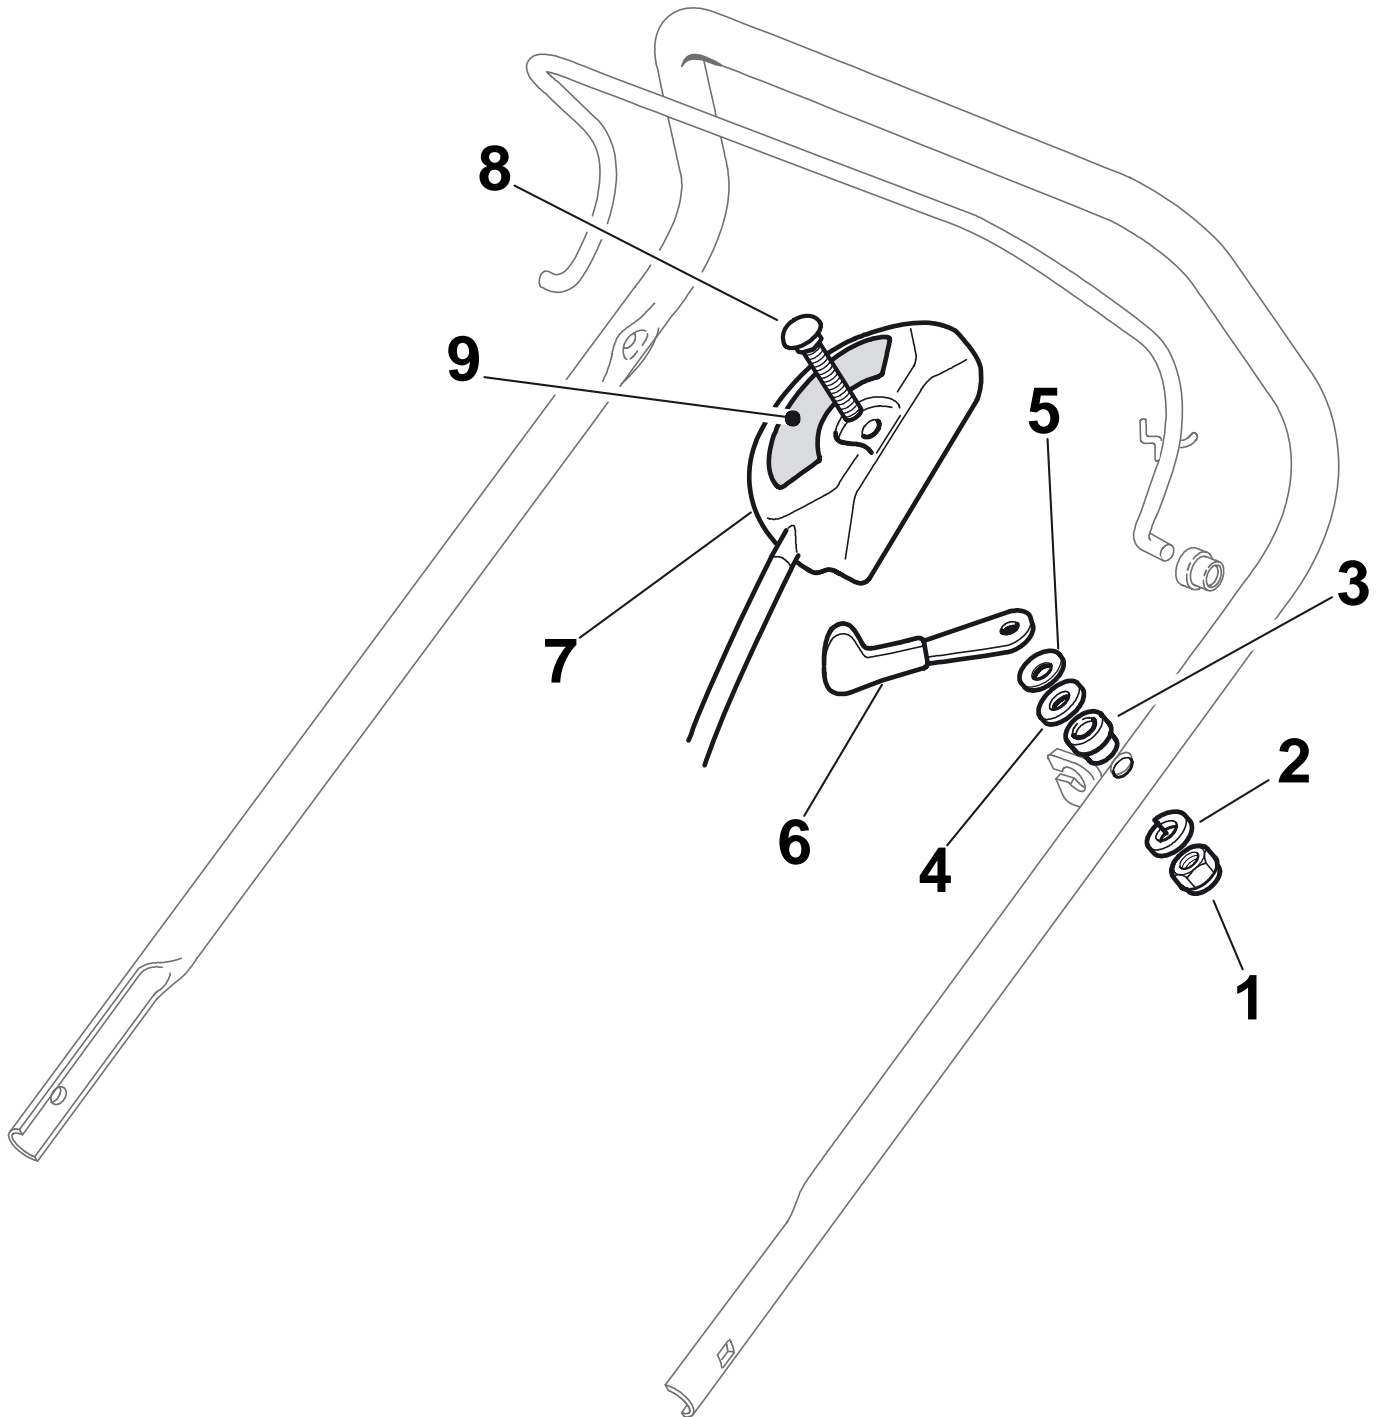

### Protection, Belt

Pos.	Part no.	Q.ty	Description	Remarks
1	22140222/0	1	Deflector	
2	322060197/2	1	Protection, Belt	
3	12728530/0	3	Screw	
4	22291150/0	1	Rubber Insert	

XSIW 55 MHS 4 INOX

### Handle, Lower Part

Pos.	Part no.	Q.ty	Description	Remarks
1	12293202/0	4	Nut	
2	22399803/0	4	Knob	
3	22041955/0	4	Bush	
4	12793700/0	2	Screw	
5	12792610/0	2	Screw	
6	12155000/0	2	Nut	
7	12819125/0	2	Screw	
8	22680006/1	2	Washer	
11	81006973/0	2	Handle, Lower Part	
12	81008633/0	1	Outfit, Screws	

XSIW 55 MHS 4 INOX

**Handle, Upper Part**

Pos.	Part no.	Q.ty	Description	Remarks
1	22430309/0	1	Guide Spring	
2	12154330/0	1	Nut	
3	81006989/0	1	Handle, Upper Part	
4	18566112/0	2	Cap	
5	81000616/1	1	Cable, Thread Engine Brake	
6	81003291/3	1	Lever, Engine Brake	
7	22041966/0	2	Bush	
10	22291050/0	1	Handgrip Black	
11	22041965/1	2	Bush	
12	81003288/1	1	Lever, Driving	
13	81000668/1	1	Cable, Rear Drive	
14	81007110/0	1	Cable, Speed Drive Control	
15	22399809/0	1	Knob	
16	12728300/0	1	Screw	
17	12728702/0	2	Screw	

### Wheel and Hub Cap

Pos.	Part no.	Q.ty	Description	Remarks
1	22122200/0	8	Bearing	
2	12521350/0	4	Washer	
3	12155000/0	2	Nut	
6	12530150/0	2	Elastic Washer	
8	381007390/1	2	Wheel Ø 210	
9	22110382/0	2	Hub Cap	
10	381007391/1	2	Wheel Ø 300	
11	322110511/0	2	Hub Cap	