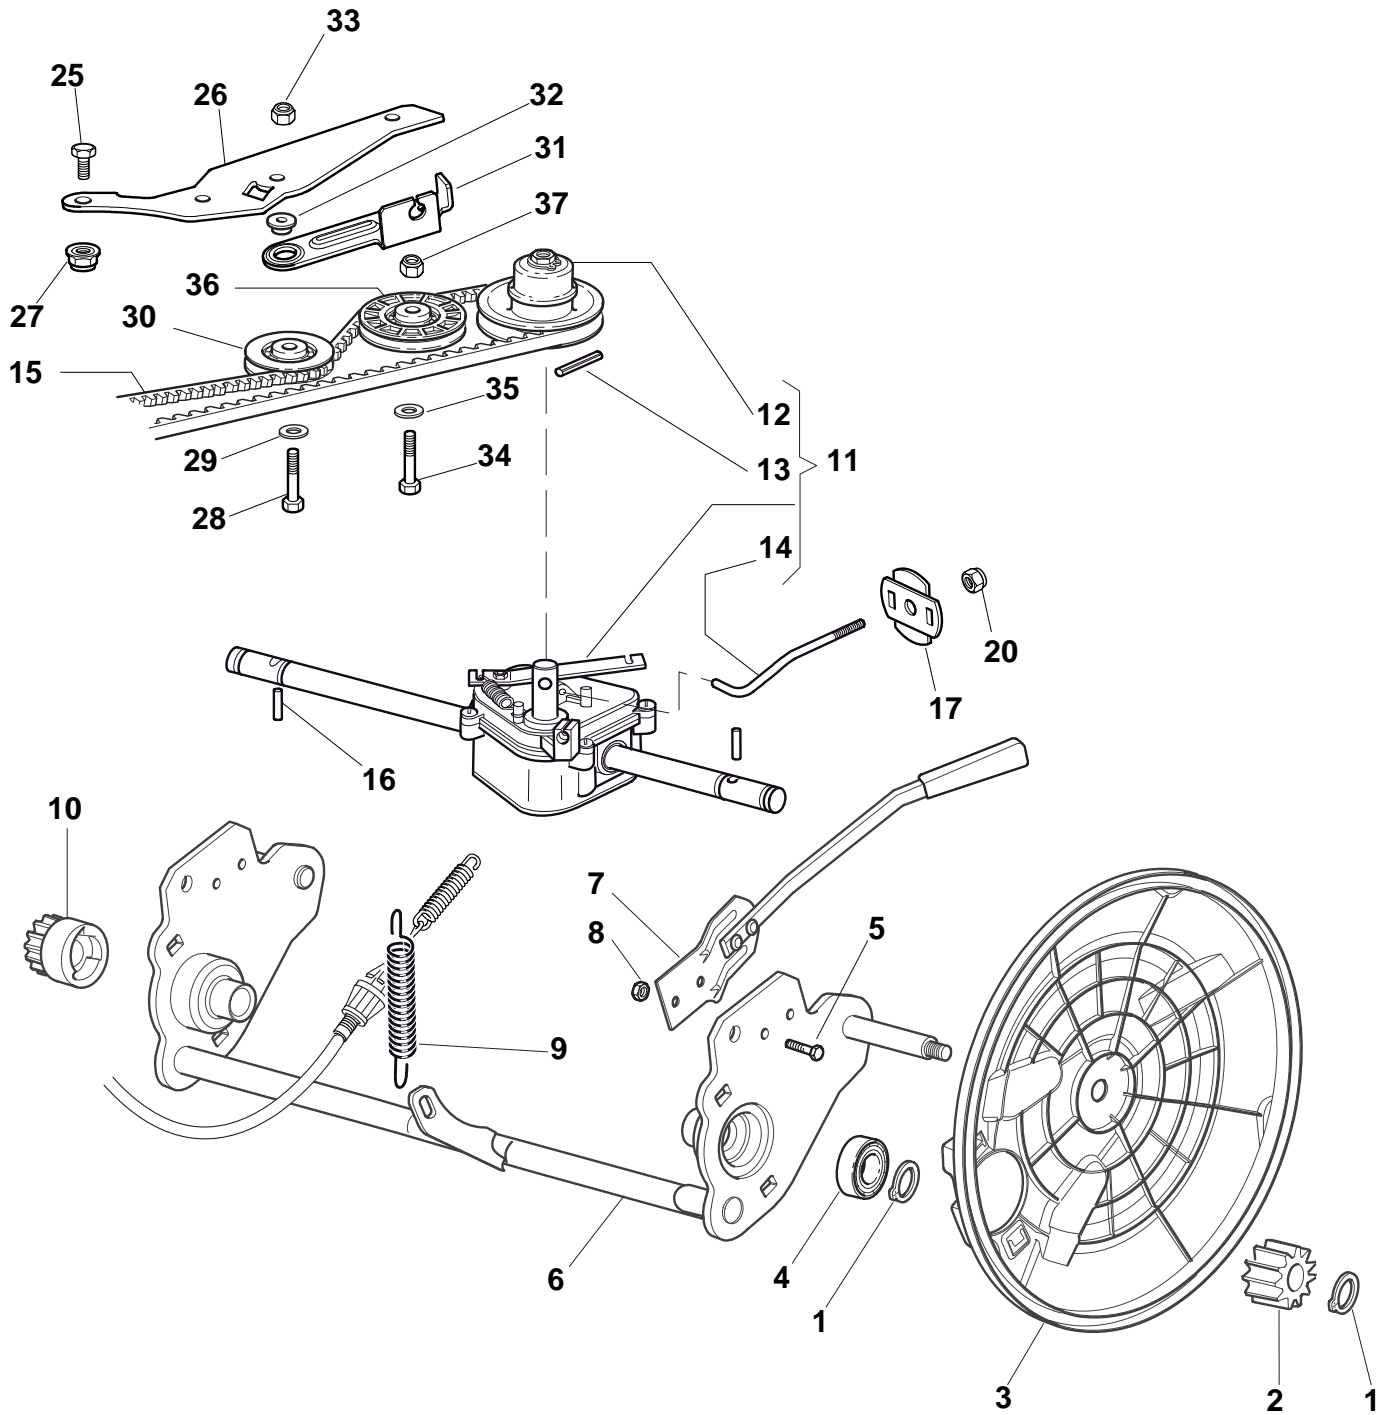

### Handle, Lower Part

Pos.	Part no.	Q.ty	Description	Remarks
1	12293202/0	4	Nut	
2	22399803/0	4	Knob	
3	22041955/0	4	Bush	
4	12793700/0	2	Screw	
5	12792610/0	2	Screw	
6	12155000/0	2	Nut	
7	12819125/0	2	Screw	
8	22680006/1	2	Washer	
11	81006973/0	2	Handle, Lower Part	
12	81008633/0	1	Outfit, Screws	

XSIW 55 MHS 4 INOX

**Handle, Upper Part**

Pos.	Part no.	Q.ty	Description	Remarks
1	22430309/0	1	Guide Spring	
2	12154330/0	1	Nut	
3	81006989/0	1	Handle, Upper Part	
4	18566112/0	2	Cap	
5	81000616/1	1	Cable, Thread Engine Brake	
6	81003291/3	1	Lever, Engine Brake	
7	22041966/0	2	Bush	
10	22291050/0	1	Handgrip Black	
11	22041965/1	2	Bush	
12	81003288/1	1	Lever, Driving	
13	81000668/1	1	Cable, Rear Drive	
14	81007110/0	1	Cable, Speed Drive Control	
15	22399809/0	1	Knob	
16	12728300/0	1	Screw	
17	12728702/0	2	Screw	

### Controls

Pos.	Part no.	Q.ty	Description	Remarks
1	12291000/0	1	Nut	
2	12581500/0	1	Grower	
3	22171005/0	1	Spacer	
4	12521360/0	1	Washer	
5	12508100/0	1	Spring Washer	
6	81007279/1	1	Lever, Throttle	
7	81007080/0	1	Throttle Cable	
8	12815000/0	1	Screw	
9	114356905/0	1	Label	

### Wheel and Hub Cap

Pos.	Part no.	Q.ty	Description	Remarks
1	22122200/0	8	Bearing	
2	12521350/0	4	Washer	
3	12155000/0	2	Nut	
6	12530150/0	2	Elastic Washer	
8	381007390/1	2	Wheel Ø 210	
9	22110382/0	2	Hub Cap	
10	381007391/1	2	Wheel Ø 300	
11	322110511/0	2	Hub Cap	