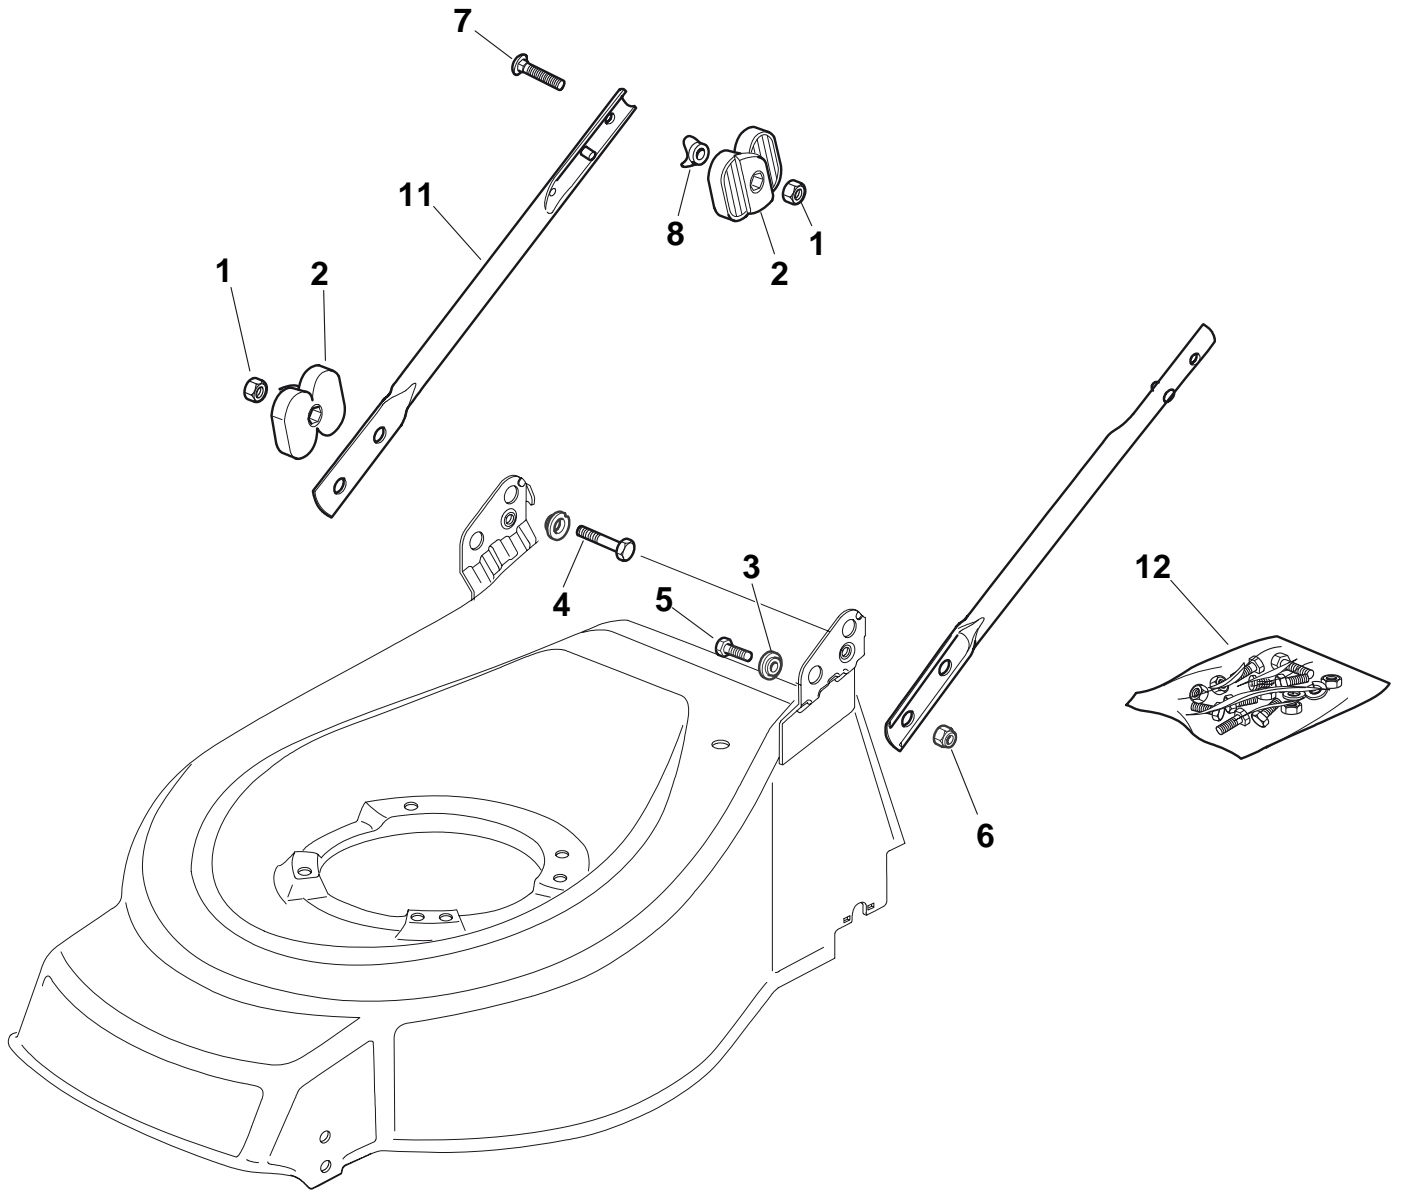

XSIW 55 MHS 4 INOX

**Deck And Height Adjusting**

Pos.	Part no.	Q.ty	Description	Remarks
1	381003618/1	1	Deck INOX	
2	22171002/0	2	Spacer	
3	381002859/0	1	Axle, Front Wheels	
4	12436050/0	2	Plate	
5	381002017/0	1	Rod, Height Adjustment	
12	22517702/1	1	Stone Guard Fulcrum	
13	22778427/0	1	Bracket, R	
14	22869717/0	1	Spacer	
15	22671653/0	8	Washer	
16	22778429/0	1	Bracket, L	
17	12155000/0	4	Nut	
18	18203854/0	4	Protection	
19	12793301/0	2	Screw	
20	22517860/0	1	Pin	
21	12604899/0	2	Crown Fastener	
22	12792611/0	3	Screw	
23	322735579/1	1	Sector, Height Adjustment	
24	12523060/0	3	Washer	
25	12155000/0	3	Nut	
26	22675100/0	2	Washer	
27	12728691/0	6	Screw	
28	22120110/0	2	Sprocket	
43	12731350/0	4	Screw	
44	22545152/0	2	Plate	

### Protection, Belt

Pos.	Part no.	Q.ty	Description	Remarks
1	22140222/0	1	Deflector	
2	322060197/2	1	Protection, Belt	
3	12728530/0	3	Screw	
4	22291150/0	1	Rubber Insert	

XSIW 55 MHS 4 INOX

### Handle, Lower Part

Pos.	Part no.	Q.ty	Description	Remarks
1	12293202/0	4	Nut	
2	22399803/0	4	Knob	
3	22041955/0	4	Bush	
4	12793700/0	2	Screw	
5	12792610/0	2	Screw	
6	12155000/0	2	Nut	
7	12819125/0	2	Screw	
8	22680006/1	2	Washer	
11	81006973/0	2	Handle, Lower Part	
12	81008633/0	1	Outfit, Screws	

### Wheel and Hub Cap

Pos.	Part no.	Q.ty	Description	Remarks
1	22122200/0	8	Bearing	
2	12521350/0	4	Washer	
3	12155000/0	2	Nut	
6	12530150/0	2	Elastic Washer	
8	381007390/1	2	Wheel Ø 210	
9	22110382/0	2	Hub Cap	
10	381007391/1	2	Wheel Ø 300	
11	322110511/0	2	Hub Cap	