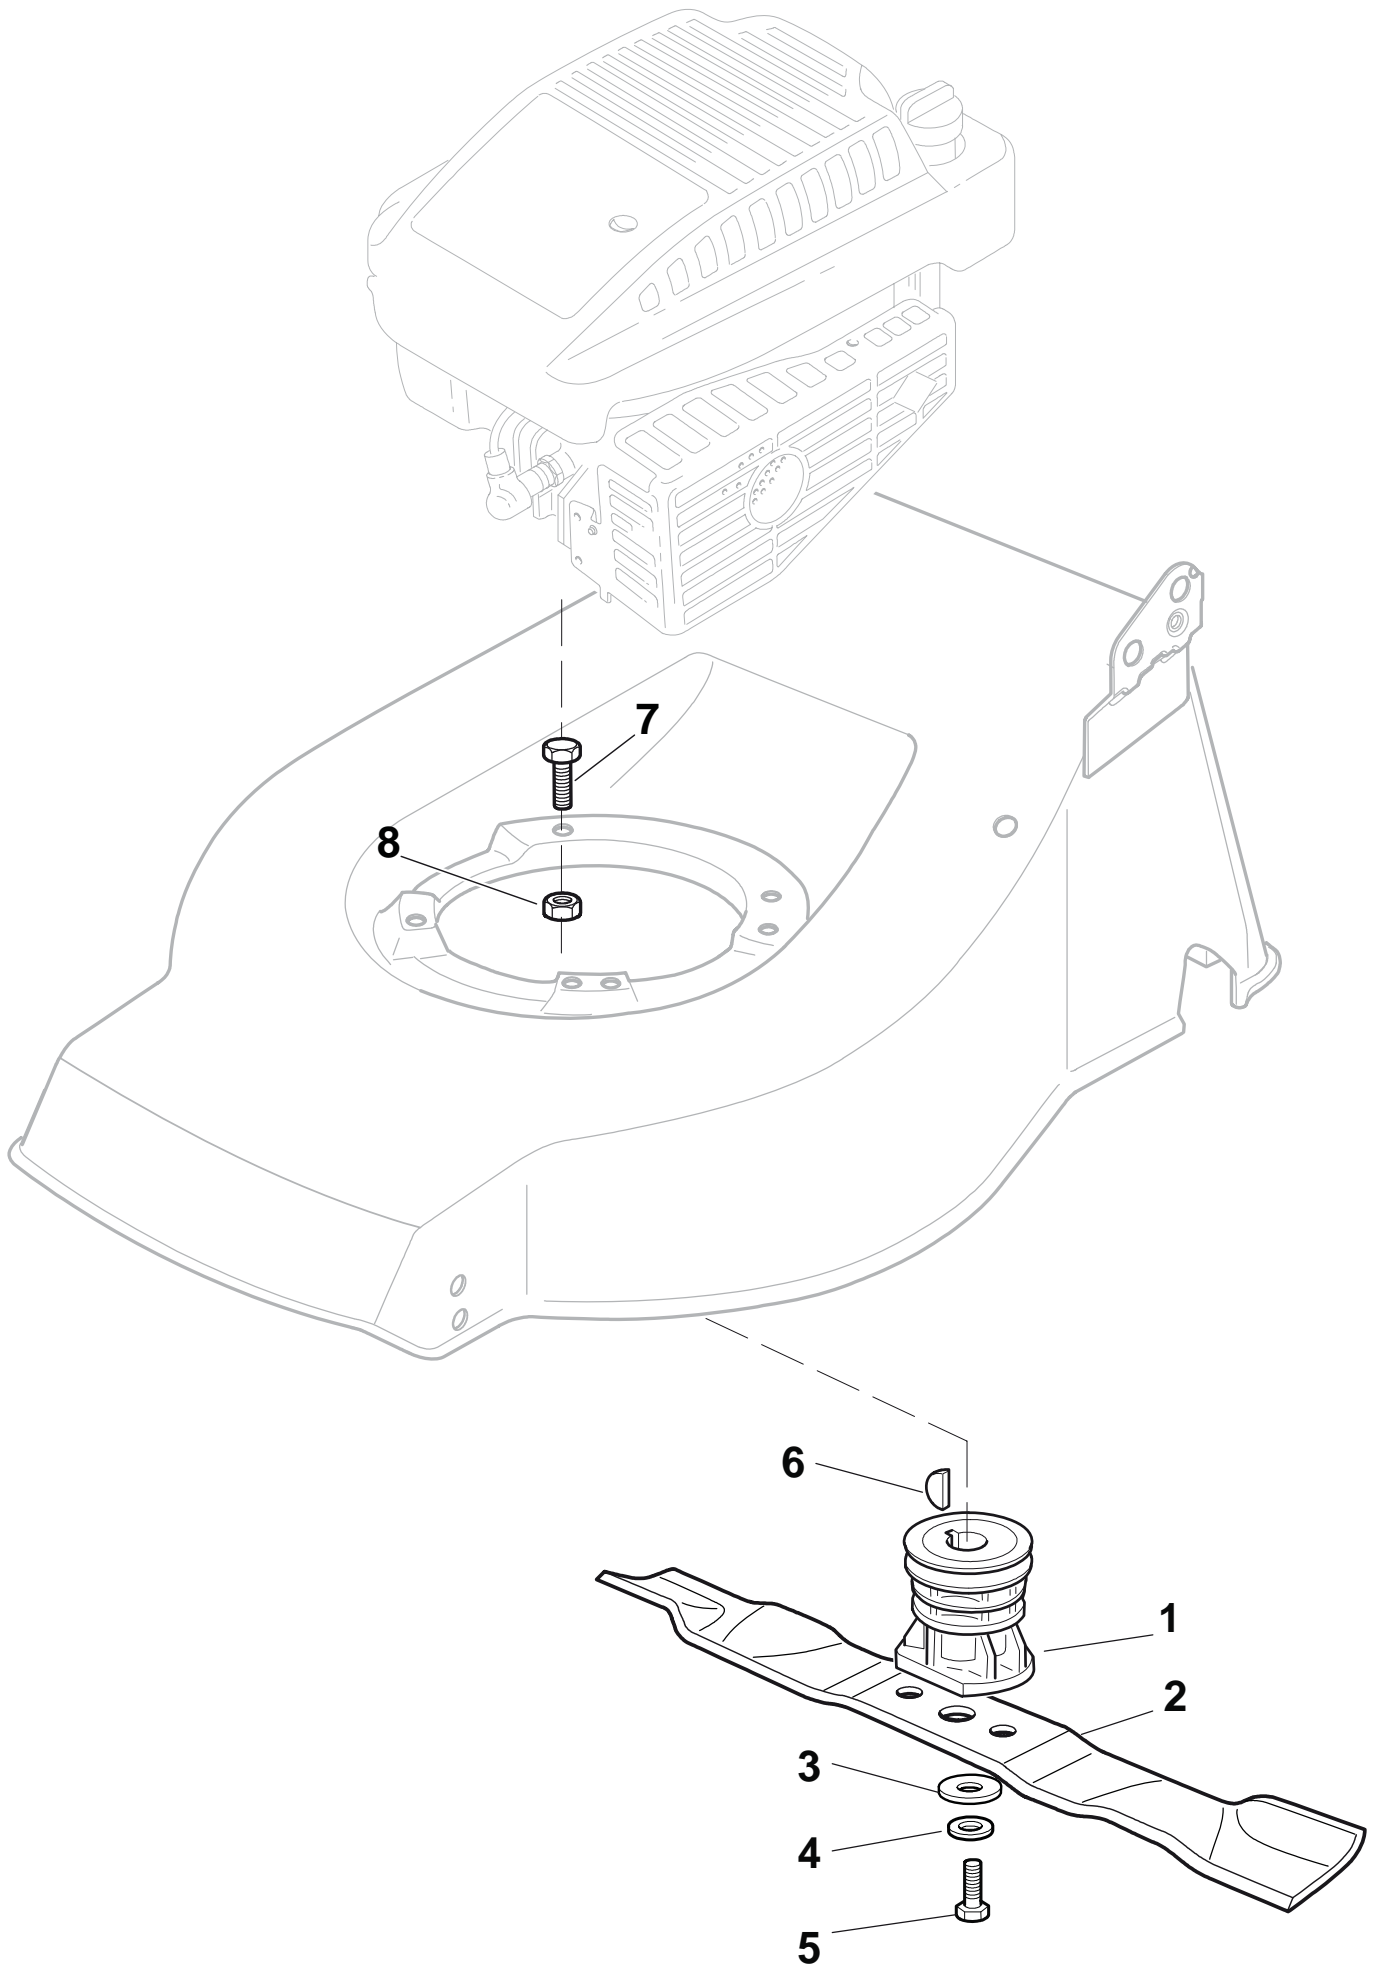

XSIW 55 MHS 4 INOX

Blade

Pos.	Part no.	Q.ty	Description	Remarks
1	122465608/2	1	Hub With Pulley, Crankshaft Ø 25	
2	81004381/1	1	Blade Standard	
2	81004398/0	1	Blade Winged	
3	22160400/0	1	Dust Cover	
4	12523080/0	1	Washer	
5	12735698/0	1	Screw	
6	12139150/0	1	Feather, Crankshaft Ø 25	
7	12691800/0	1	Screw	
7	12793701/0	2	Screw	
8	12155000/0	1	Nut	
8	12293201/0	2	Nut