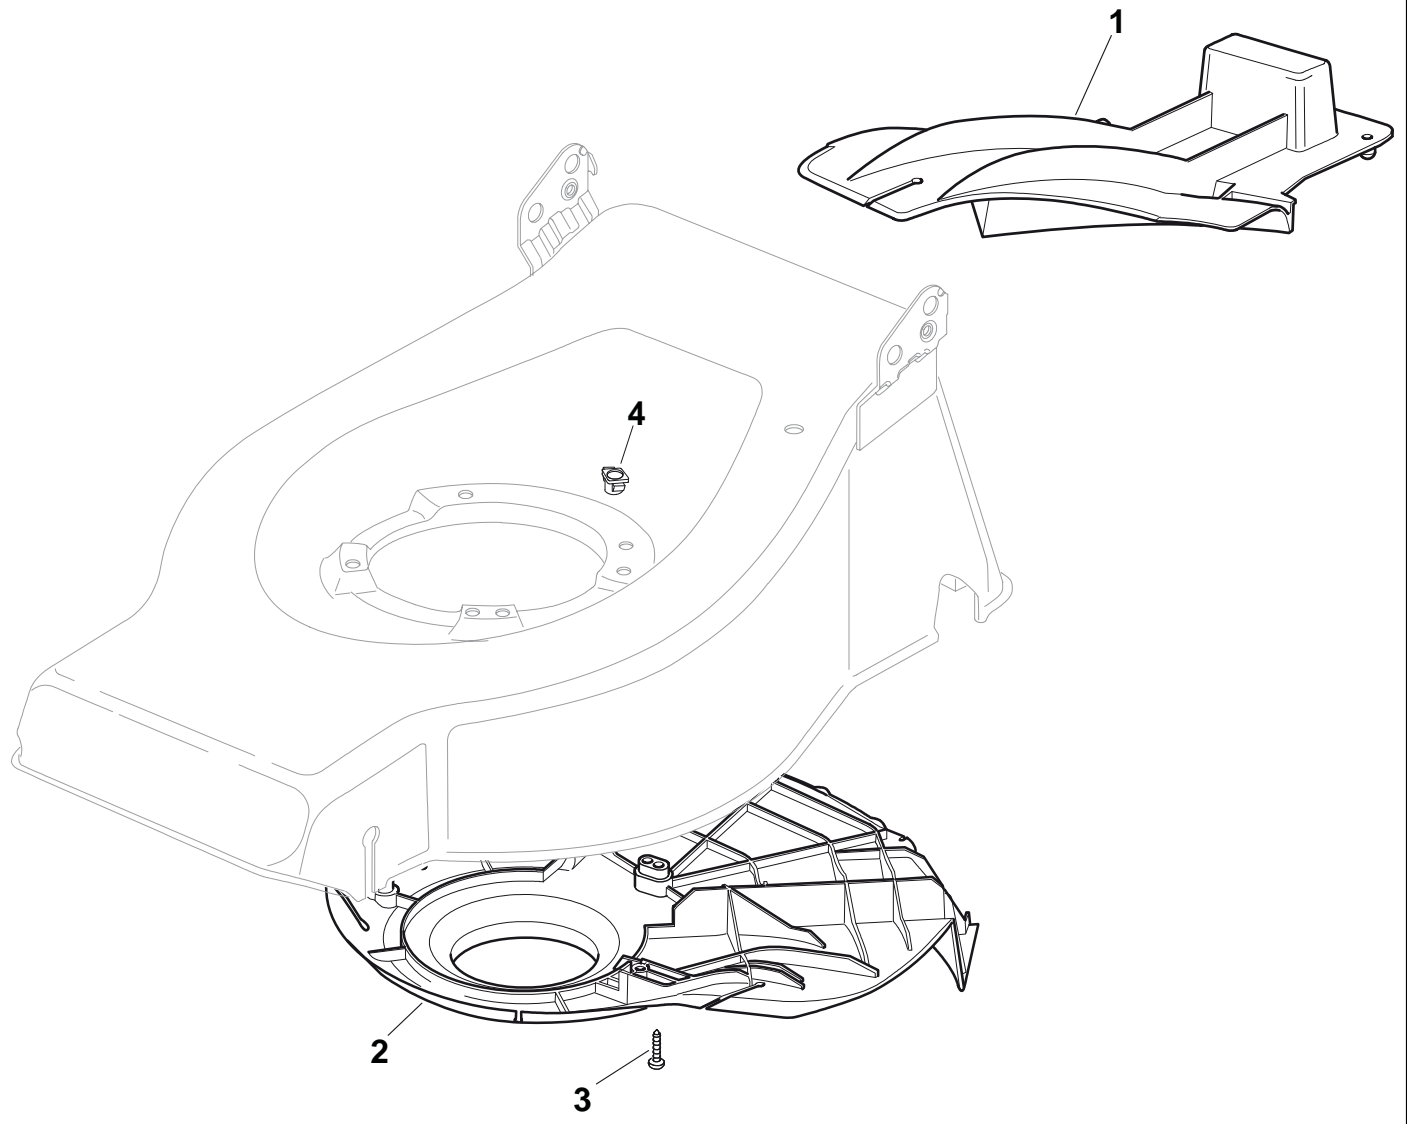

XSIW 55 MHS 4 INOX

**Deck And Height Adjusting**

Pos.	Part no.	Q.ty	Description	Remarks
1	381003618/1	1	Deck INOX	
2	22171002/0	2	Spacer	
3	381002859/0	1	Axle, Front Wheels	
4	12436050/0	2	Plate	
5	381002017/0	1	Rod, Height Adjustment	
12	22517702/1	1	Stone Guard Fulcrum	
13	22778427/0	1	Bracket, R	
14	22869717/0	1	Spacer	
15	22671653/0	8	Washer	
16	22778429/0	1	Bracket, L	
17	12155000/0	4	Nut	
18	18203854/0	4	Protection	
19	12793301/0	2	Screw	
20	22517860/0	1	Pin	
21	12604899/0	2	Crown Fastener	
22	12792611/0	3	Screw	
23	322735579/1	1	Sector, Height Adjustment	
24	12523060/0	3	Washer	
25	12155000/0	3	Nut	
26	22675100/0	2	Washer	
27	12728691/0	6	Screw	
28	22120110/0	2	Sprocket	
43	12731350/0	4	Screw	
44	22545152/0	2	Plate	