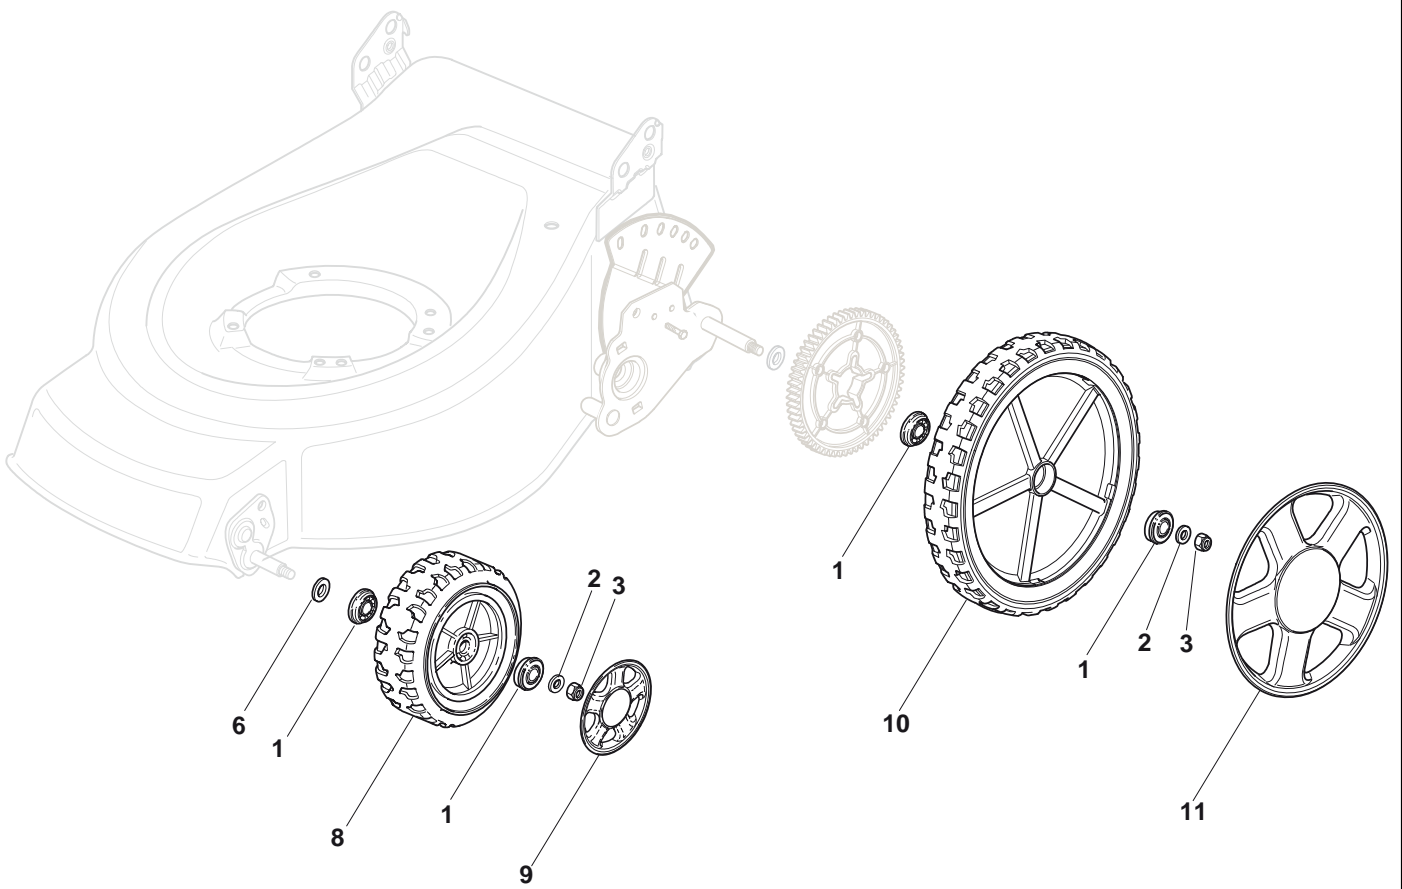

XSIW 55 MHS 4 INOX

Wheel and Hub Cap

Pos.	Part no.	Q.ty	Description	Remarks
1	22122200/0	8	Bearing	
2	12521350/0	4	Washer	
3	12155000/0	2	Nut	
6	12530150/0	2	Elastic Washer	
8	381007390/1	2	Wheel Ø 210	
9	22110382/0	2	Hub Cap	
10	381007391/1	2	Wheel Ø 300	
11	322110511/0	2	Hub Cap