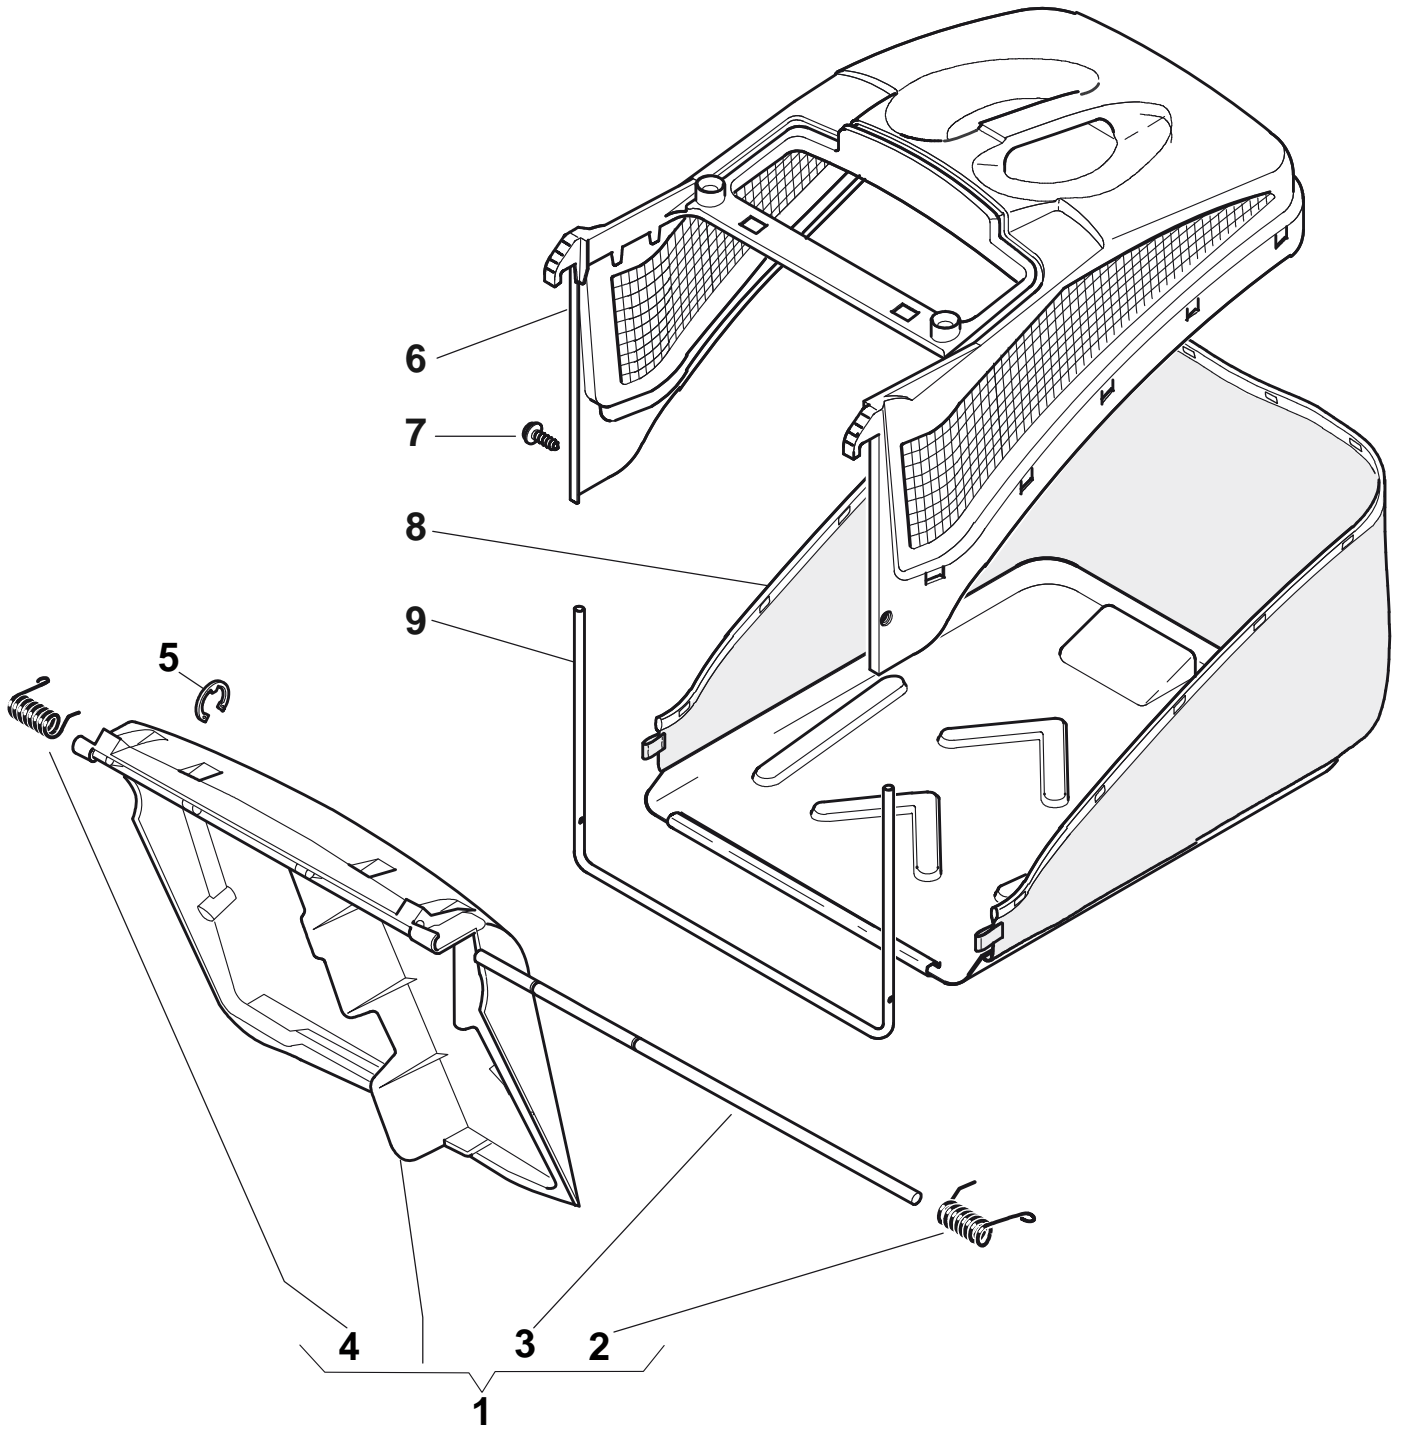

XSIW 55 MHS 4 INOX

Grass-Catcher

Pos.	Part no.	Q.ty	Description	Remarks
1	381008021/2	1	Stone-Guard	
2	22450410/1	1	R Spring	
3	22517906/1	1	Pin	
4	22450420/1	1	L Spring	
5	12000930/0	1	Crown Fastener	
6	22486093/0	1	Grass-Box, Upper	
7	12728445/0	2	Screw	
8	81002195/0	1	Box, Fabric	
9	22608523/0	1	Stiffening Lower