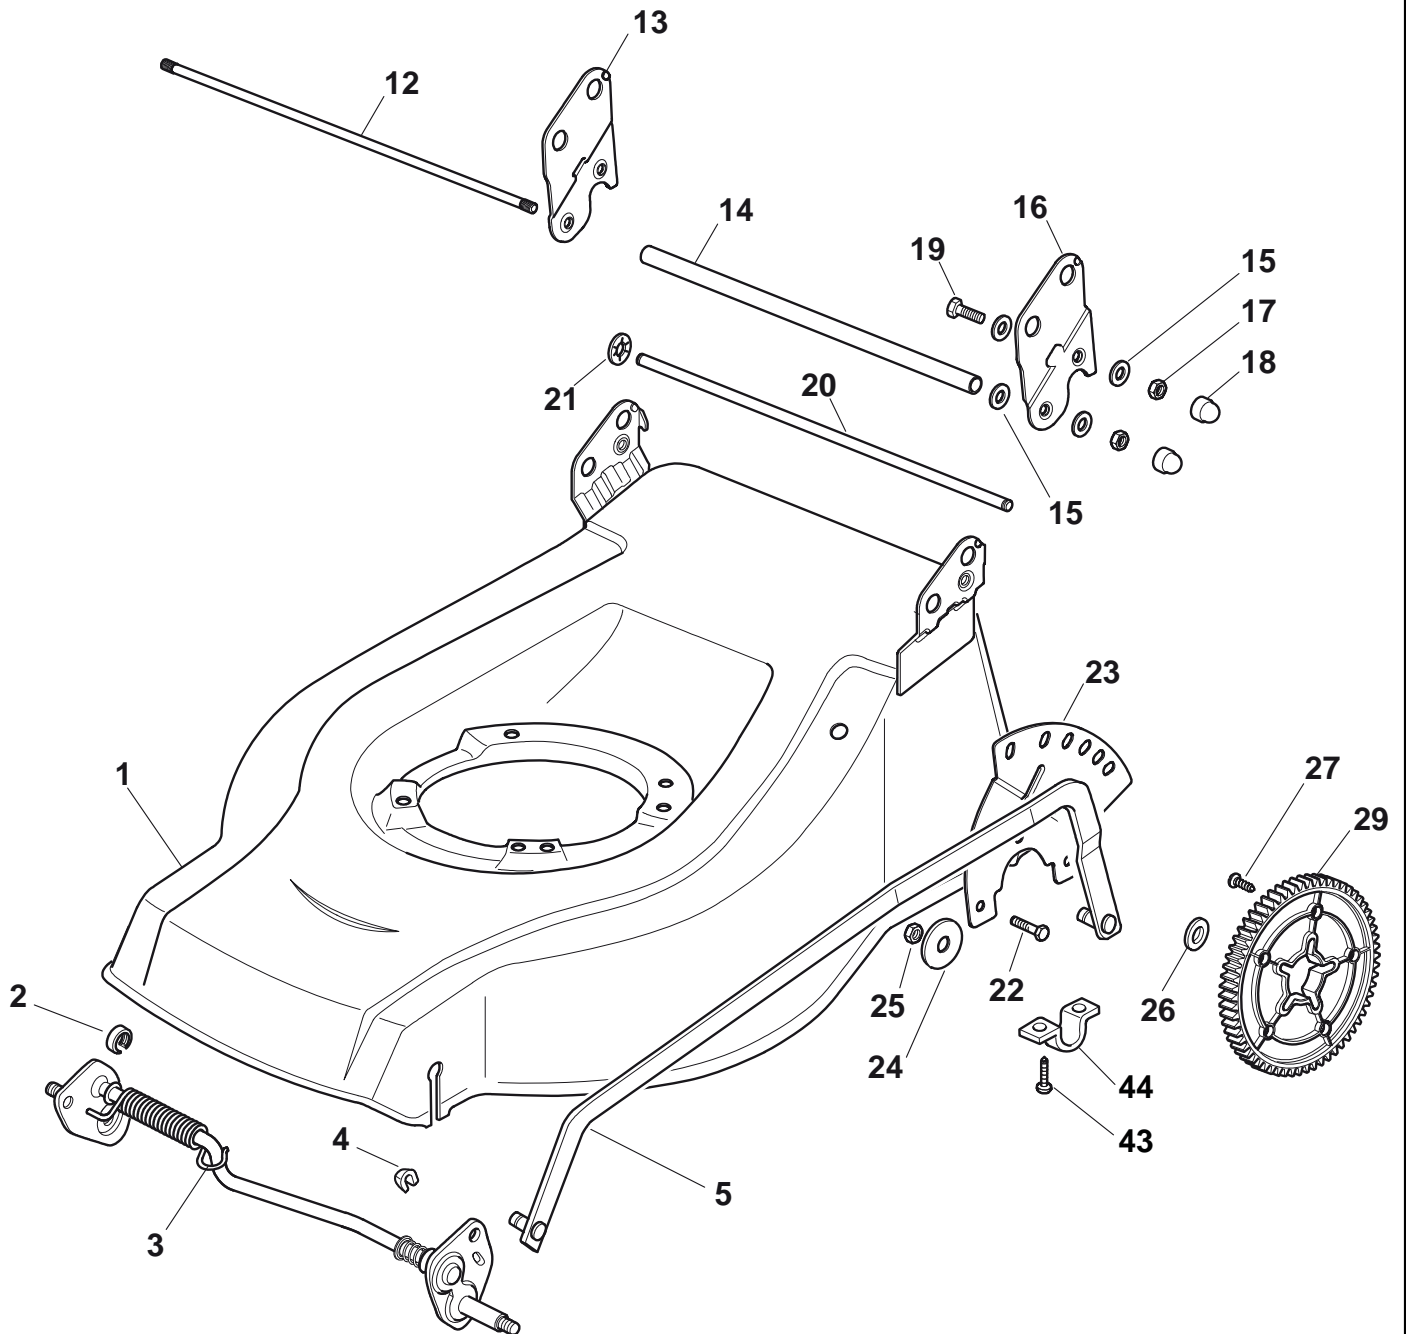

# Illustrated Parts List

**XSIW 55 MHS 4 INOX**

**Model Year 2011**

- Use GLOBAL GARDEN PRODUCT Genuine Spare Parts specified in the parts list for repair and/or replacement.
- The contents described in the parts list may change due to improvement.
- The drawings of the spare parts are only indicative and might not represent the part in question exactly.
- The indications "right" - "left" - "front" - "rear" refer to the position of the operator when using the machine.
- When placing orders of parts for repair and/or replacement, make sure that the illustrated parts list is the one applying to the machine's year of manufacture, as shown on the identification plate attached to the machine.

XSIW 55 MHS 4 INOX

**Deck And Height Adjusting**

Pos.	Part no.	Q.ty	Description	Remarks
1	381003618/1	1	Deck INOX	
2	22171002/0	2	Spacer	
3	381002859/0	1	Axle, Front Wheels	
4	12436050/0	2	Plate	
5	381002017/0	1	Rod, Height Adjustment	
12	22517702/1	1	Stone Guard Fulcrum	
13	22778427/0	1	Bracket, R	
14	22869717/0	1	Spacer	
15	22671653/0	8	Washer	
16	22778429/0	1	Bracket, L	
17	12155000/0	4	Nut	
18	18203854/0	4	Protection	
19	12793301/0	2	Screw	
20	22517860/0	1	Pin	
21	12604899/0	2	Crown Fastener	
22	12792611/0	3	Screw	
23	322735579/1	1	Sector, Height Adjustment	
24	12523060/0	3	Washer	
25	12155000/0	3	Nut	
26	22675100/0	2	Washer	
27	12728691/0	6	Screw	
28	22120110/0	2	Sprocket	
43	12731350/0	4	Screw	
44	22545152/0	2	Plate	

### Wheel and Hub Cap

Pos.	Part no.	Q.ty	Description	Remarks
1	22122200/0	8	Bearing	
2	12521350/0	4	Washer	
3	12155000/0	2	Nut	
6	12530150/0	2	Elastic Washer	
8	381007390/1	2	Wheel Ø 210	
9	22110382/0	2	Hub Cap	
10	381007391/1	2	Wheel Ø 300	
11	322110511/0	2	Hub Cap	