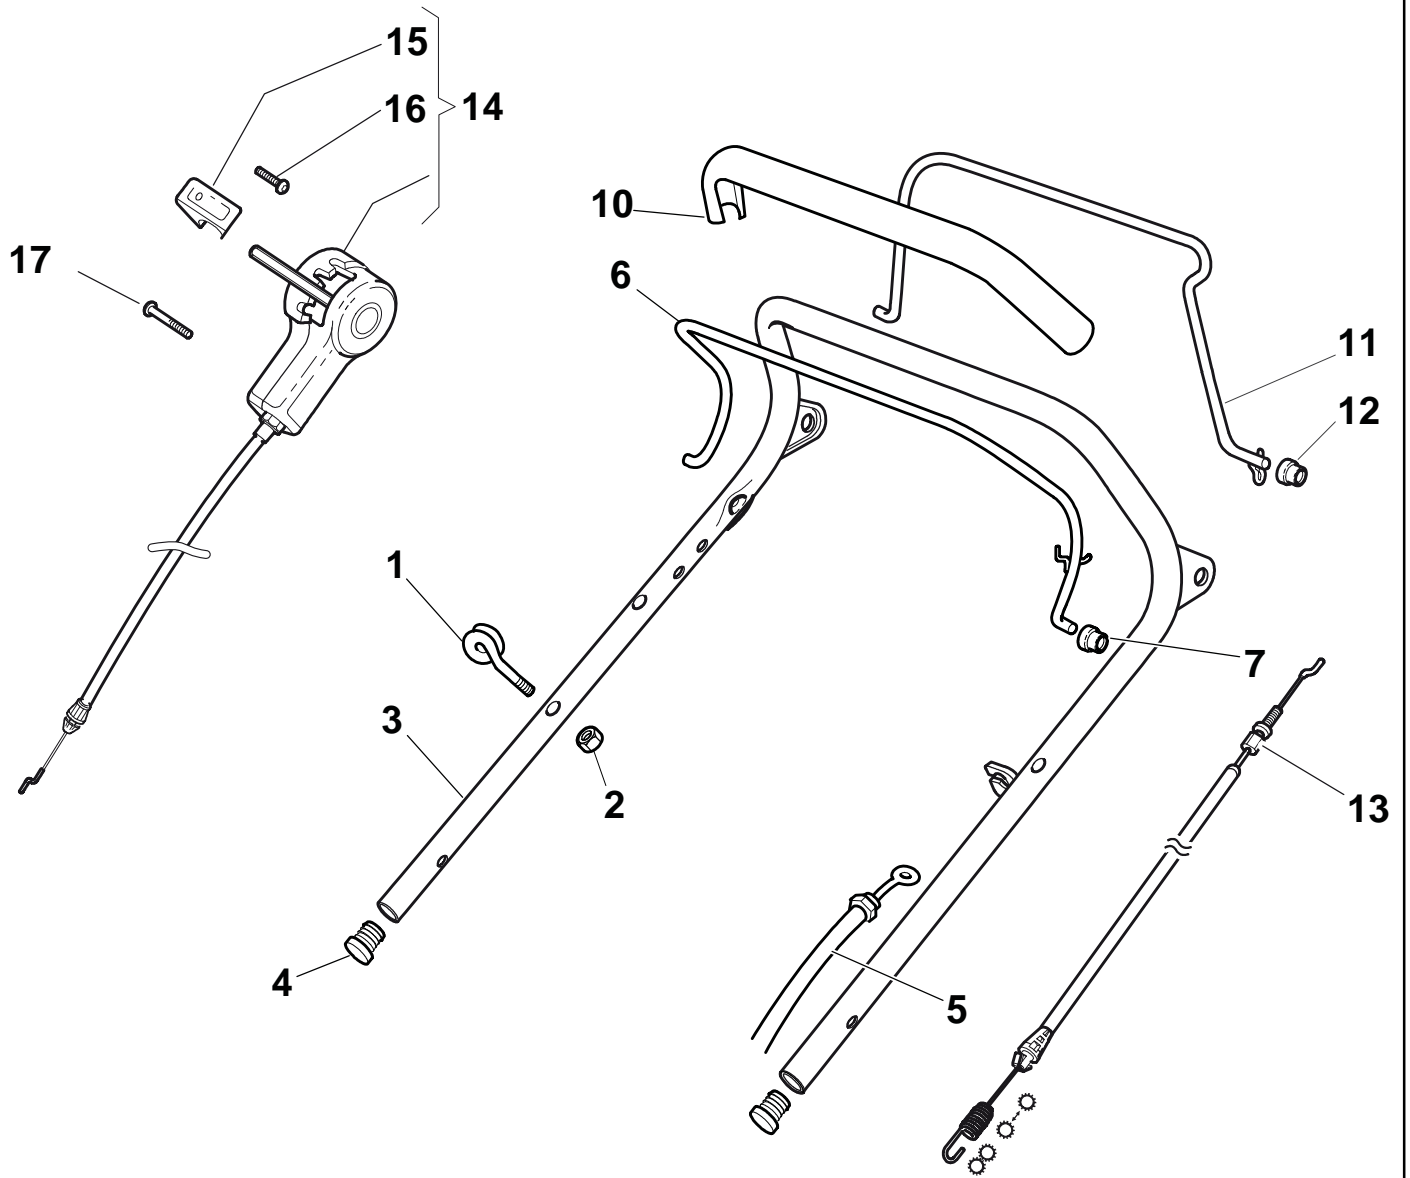

XSIW 55 MHS 4 INOX

**Deck And Height Adjusting**

Pos.	Part no.	Q.ty	Description	Remarks
1	381003618/1	1	Deck INOX	
2	22171002/0	2	Spacer	
3	381002859/0	1	Axle, Front Wheels	
4	12436050/0	2	Plate	
5	381002017/0	1	Rod, Height Adjustment	
12	22517702/1	1	Stone Guard Fulcrum	
13	22778427/0	1	Bracket, R	
14	22869717/0	1	Spacer	
15	22671653/0	8	Washer	
16	22778429/0	1	Bracket, L	
17	12155000/0	4	Nut	
18	18203854/0	4	Protection	
19	12793301/0	2	Screw	
20	22517860/0	1	Pin	
21	12604899/0	2	Crown Fastener	
22	12792611/0	3	Screw	
23	322735579/1	1	Sector, Height Adjustment	
24	12523060/0	3	Washer	
25	12155000/0	3	Nut	
26	22675100/0	2	Washer	
27	12728691/0	6	Screw	
28	22120110/0	2	Sprocket	
43	12731350/0	4	Screw	
44	22545152/0	2	Plate	

### Protection, Belt

Pos.	Part no.	Q.ty	Description	Remarks
1	22140222/0	1	Deflector	
2	322060197/2	1	Protection, Belt	
3	12728530/0	3	Screw	
4	22291150/0	1	Rubber Insert	

XSIW 55 MHS 4 INOX

### Handle, Lower Part

Pos.	Part no.	Q.ty	Description	Remarks
1	12293202/0	4	Nut	
2	22399803/0	4	Knob	
3	22041955/0	4	Bush	
4	12793700/0	2	Screw	
5	12792610/0	2	Screw	
6	12155000/0	2	Nut	
7	12819125/0	2	Screw	
8	22680006/1	2	Washer	
11	81006973/0	2	Handle, Lower Part	
12	81008633/0	1	Outfit, Screws	

### Wheel and Hub Cap

Pos.	Part no.	Q.ty	Description	Remarks
1	22122200/0	8	Bearing	
2	12521350/0	4	Washer	
3	12155000/0	2	Nut	
6	12530150/0	2	Elastic Washer	
8	381007390/1	2	Wheel Ø 210	
9	22110382/0	2	Hub Cap	
10	381007391/1	2	Wheel Ø 300	
11	322110511/0	2	Hub Cap	