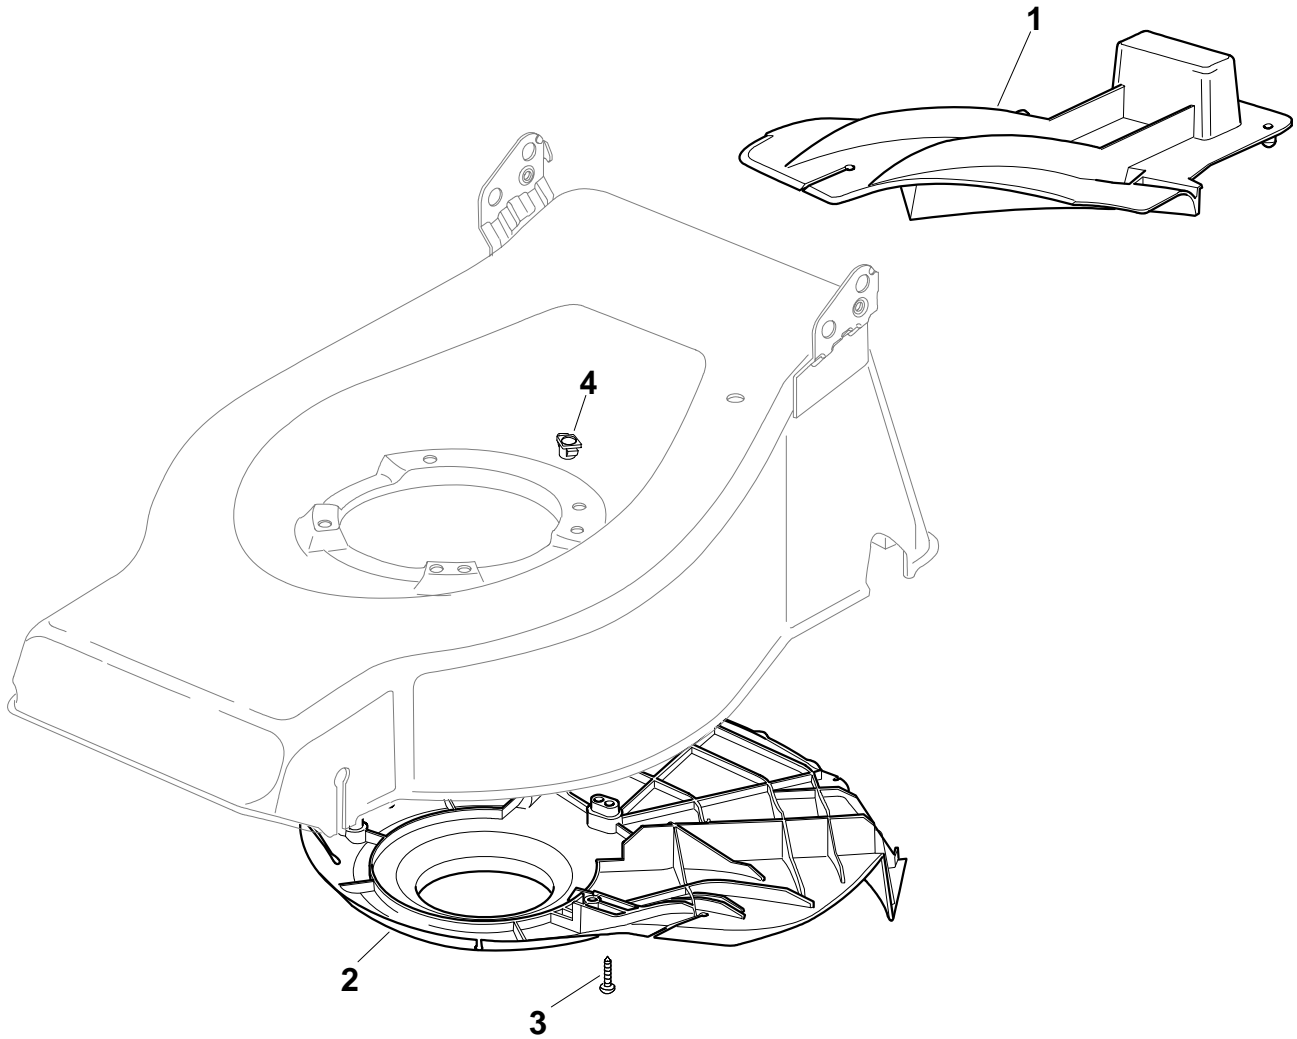

Chassis/Wheels And Height Adjusting

Pos.	Part no.	Q.ty	Description	Remarks
1	81002356/1	1	Deck Red	534
1	81002356/1	1	Deck Red	
2	22171002/0	1	Spacer	
3	81000143/1	1	Axle, Front Wheels	
3	81000143/1	1	Axle, Front Wheels	534
4	112436051/0	2	Plate	
5	381002021/0	1	Rod, Height Adjustment	534
5	381002021/0	1	Rod, Height Adjustment	
12	12789000/0	2	Screw	
13	81003283/1	1	Lever, Height Adjustment	
14	12154320/0	2	Nut	
15	22122200/0	4	Bearing	
16	81007336/0	2	Wheel, Knobbly R 170	
17	12521350/0	2	Washer	
18	12155000/0	2	Nut	
19	22110381/0	2	Hub Cap	
20	22122200/0	4	Bearing	
21	81007337/0	2	Wheel, Knobbly R 210	
22	12521350/0	2	Washer	
23	12155000/0	2	Nut	
24	22110382/0	2	Hub Cap	
25	12530150/0	2	Washer	
41	12691800/0	1	Screw	
41	12793701/0	3	Screw	
42	12155000/0	1	Nut	

Chassis/Wheels And Height Adjusting

Pos.	Part no.	Q.ty	Description	Remarks
42	12293201/0	3	Nut	
43	12731350/0	4	Screw	
44	22545152/0	2	Plate	

Protection, Belt

Pos.	Part no.	Q.ty	Description	Remarks
1	22140222/0	1	Deflector	
1	22140222/0	1	Deflector	534
2	322060197/2	1	Protection	
2	322060197/2	1	Protection	534
3	12728530/0	3	Screw	
4	22291150/0	1	Rubber Insert	