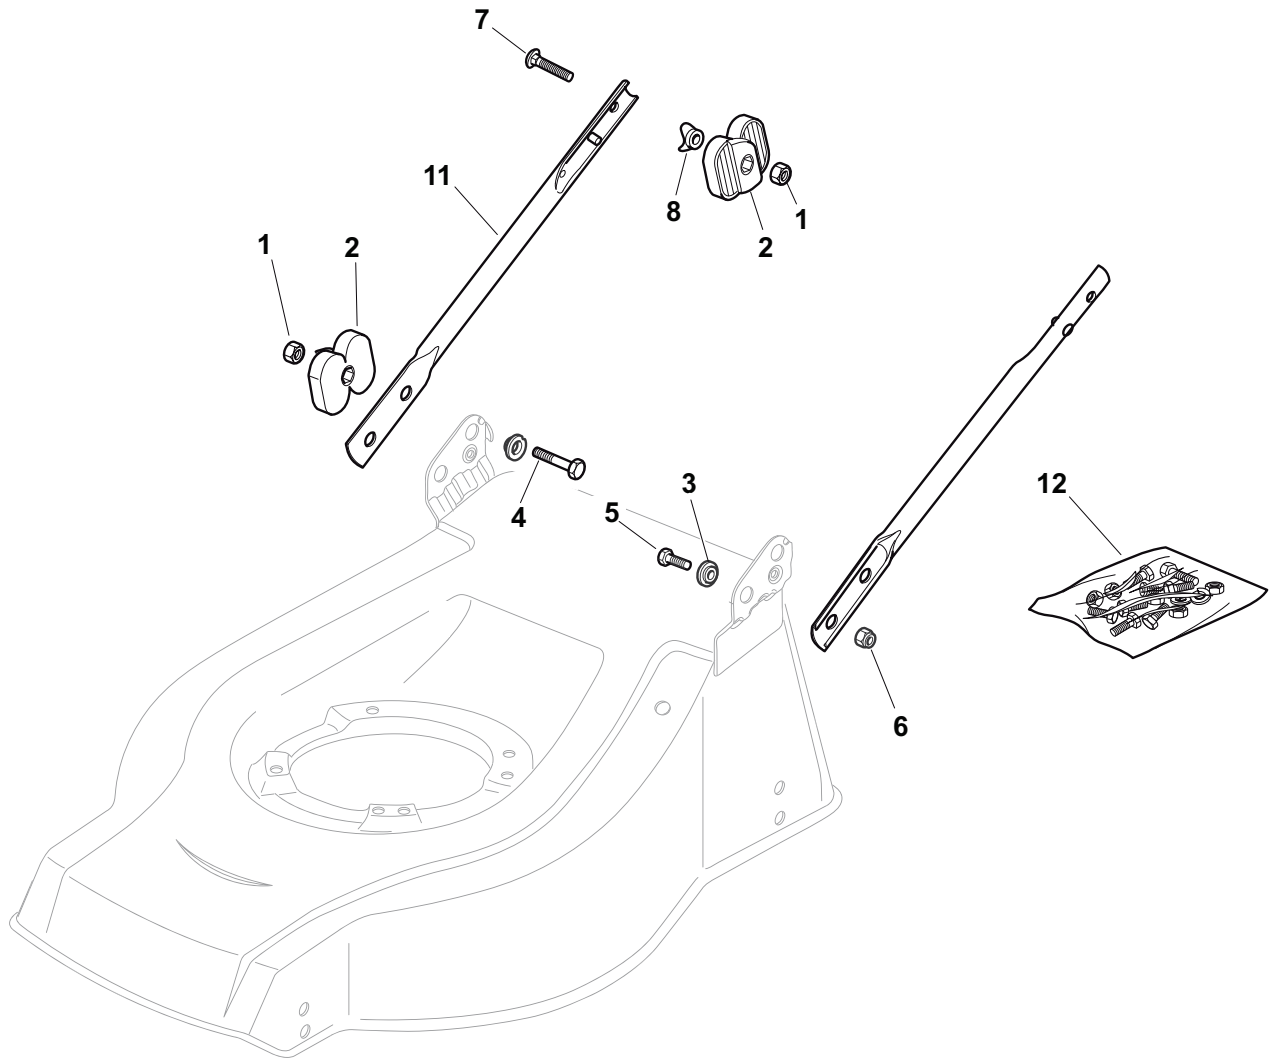

Chassis/Wheels And Height Adjusting

Pos.	Part no.	Q.ty	Description	Remarks
1	81002356/1	1	Deck Red	534
1	81002356/1	1	Deck Red	
2	22171002/0	1	Spacer	
3	81000143/1	1	Axle, Front Wheels	
3	81000143/1	1	Axle, Front Wheels	534
4	112436051/0	2	Plate	
5	381002021/0	1	Rod, Height Adjustment	534
5	381002021/0	1	Rod, Height Adjustment	
12	12789000/0	2	Screw	
13	81003283/1	1	Lever, Height Adjustment	
14	12154320/0	2	Nut	
15	22122200/0	4	Bearing	
16	81007336/0	2	Wheel, Knobbly R 170	
17	12521350/0	2	Washer	
18	12155000/0	2	Nut	
19	22110381/0	2	Hub Cap	
20	22122200/0	4	Bearing	
21	81007337/0	2	Wheel, Knobbly R 210	
22	12521350/0	2	Washer	
23	12155000/0	2	Nut	
24	22110382/0	2	Hub Cap	
25	12530150/0	2	Washer	
41	12691800/0	1	Screw	
41	12793701/0	3	Screw	
42	12155000/0	1	Nut	

Chassis/Wheels And Height Adjusting

Pos.	Part no.	Q.ty	Description	Remarks
42	12293201/0	3	Nut	
43	12731350/0	4	Screw	
44	22545152/0	2	Plate	

Protection, Belt

Pos.	Part no.	Q.ty	Description	Remarks
1	22140222/0	1	Deflector	
1	22140222/0	1	Deflector	534
2	322060197/2	1	Protection	
2	322060197/2	1	Protection	534
3	12728530/0	3	Screw	
4	22291150/0	1	Rubber Insert	

Handle, Lower Part

Pos.	Part no.	Q.ty	Description	Remarks
1	12293202/0	4	Nut	
2	22399803/0	4	Knob	
3	22041955/0	4	Bush	
4	12793700/0	2	Screw	
5	12792610/0	2	Screw	
6	12155000/0	2	Nut	
7	12819125/0	2	Screw	
8	22680006/1	2	Washer	
11	81006973/0	2	Handle, Lower Part	
12	81008633/0	1	Outfit, Screws	