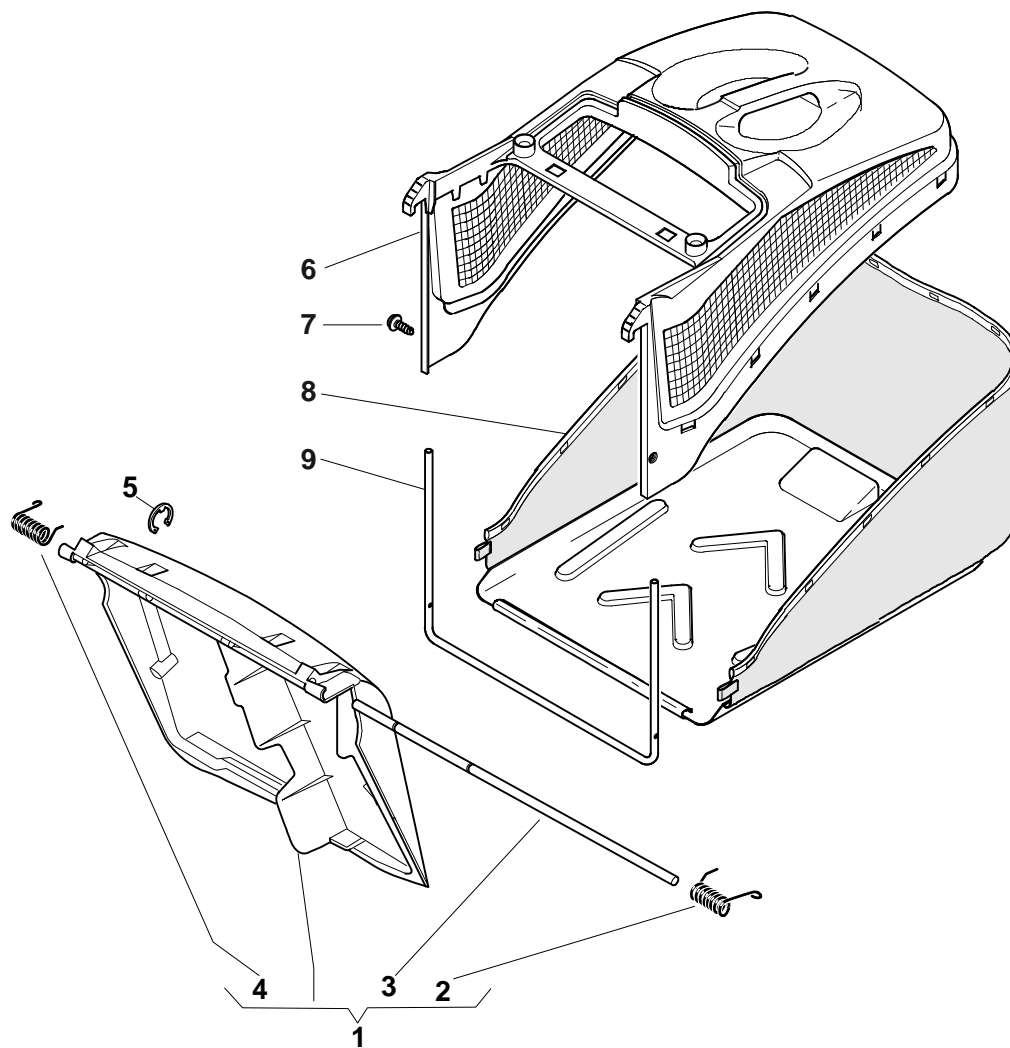

Grass-Catcher

Pos.	Part no.	Q.ty	Description	Remarks
1	381008021/1	1	Stone-Guard	
2	22450410/1	1	R Spring	
3	22517906/1	1	Pin	
4	22450420/1	1	L Spring	
5	12000930/0	1	Snap Ring	
6	22486093/0	1	Grass-Box, Upper	
7	12728445/0	2	Screw	
8	81002195/0	1	Box, Fabric	
9	22608523/0	1	Stiffening Lower