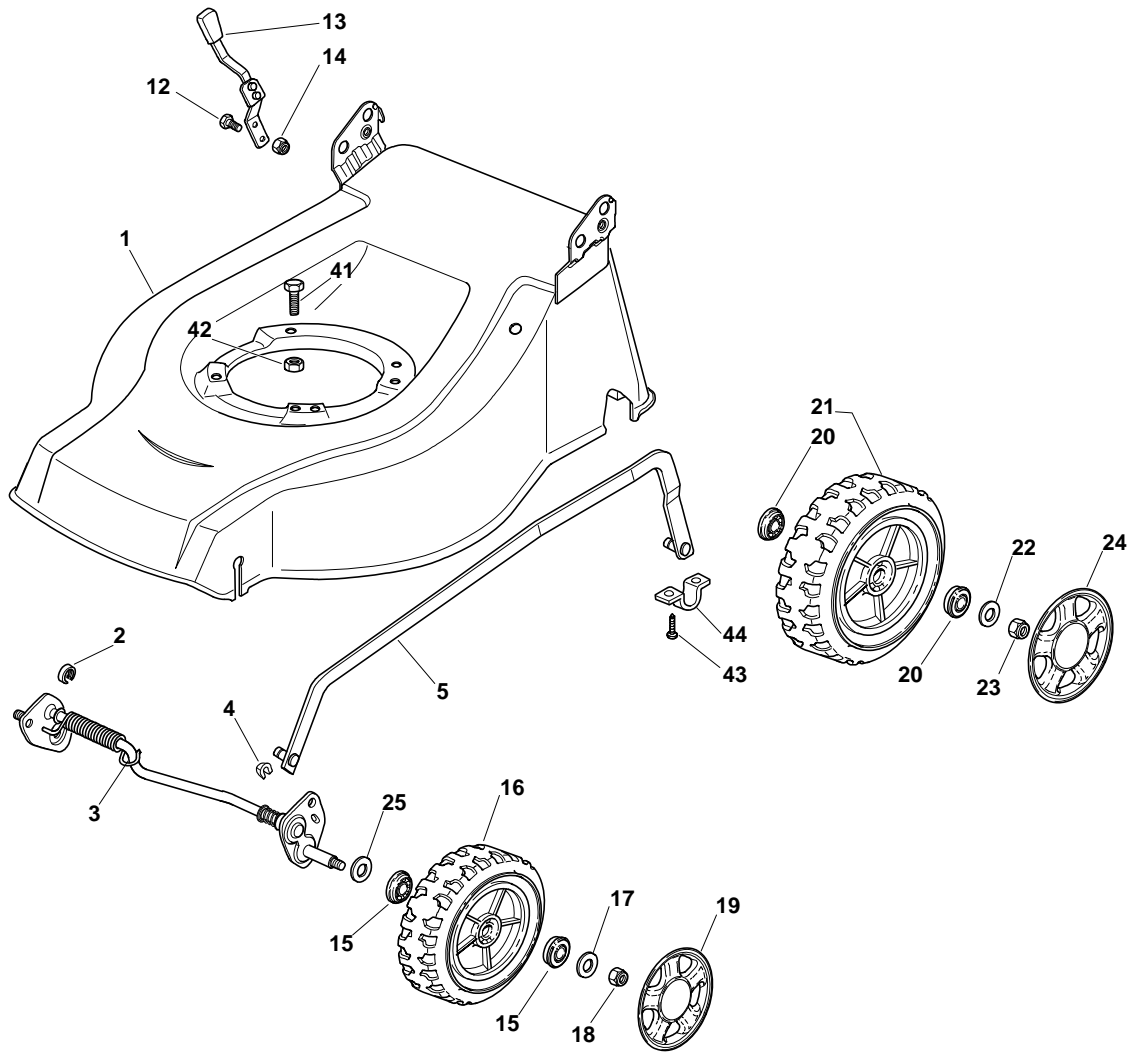

Chassis/Wheels And Height Adjusting

Pos.	Part no.	Q.ty	Description	Remarks
42	12293201/0	3	Nut	
43	12731350/0	4	Screw	
44	22545152/0	2	Plate