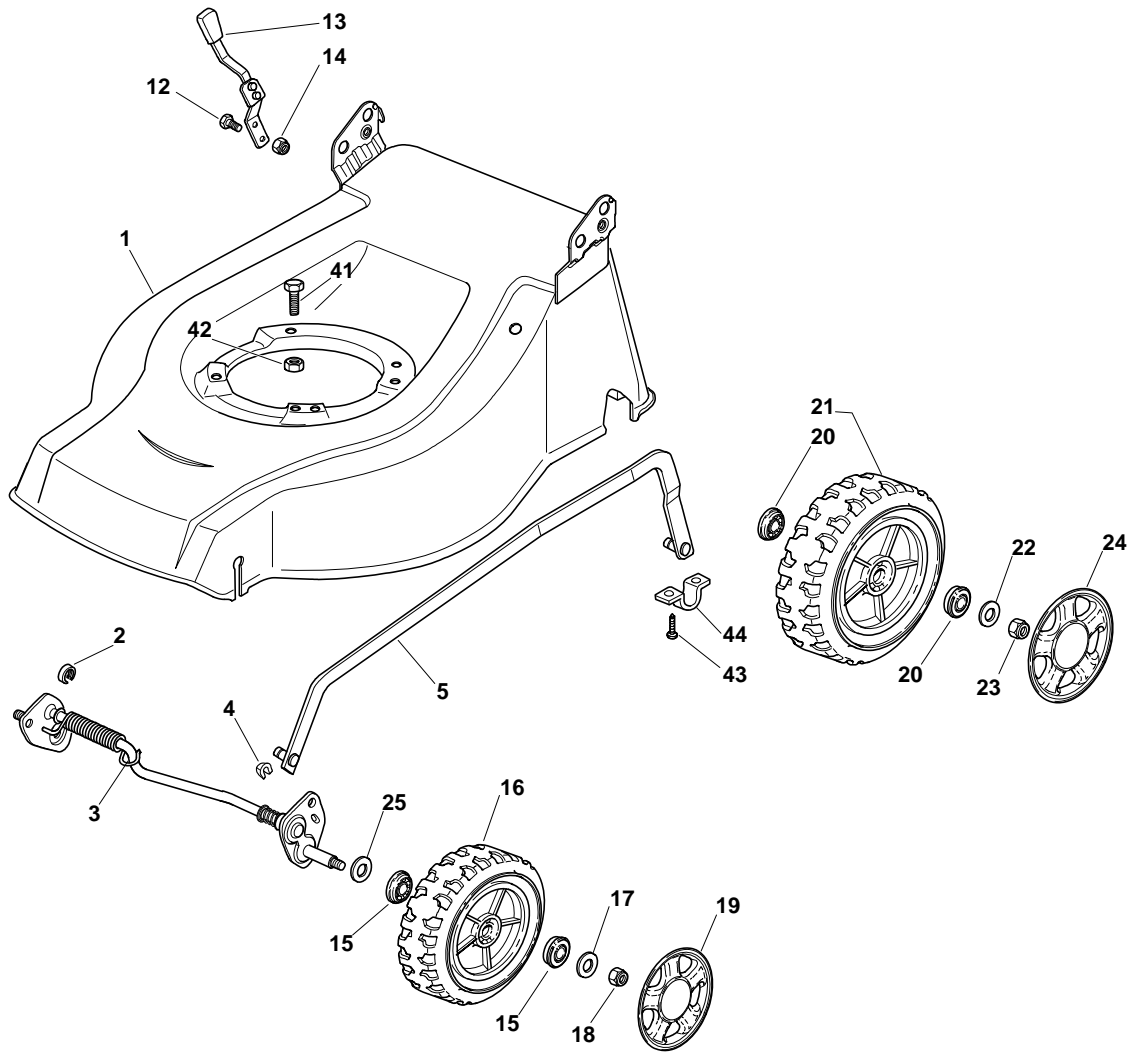

Green Passion

Illustrated Parts List

XS 55 MBS 4 - Model Year 2009

- Use GLOBAL GARDEN PRODUCT Genuine Spare Parts specified in the parts list for repair and/or replacement.
- The contents described in the parts list may change due to improvement.
- The drawings of the spare parts are only indicative and might not represent the part in question exactly.
- The indications "right" - "left" - "front" - "rear" refer to the position of the operator when using the machine.
- When placing orders of parts for repair and/or replacement, make sure that the illustrated parts list is the one applying to the machine's year of manufacture, as shown on the identification plate attached to the machine.

Chassis/Wheels And Height Adjusting

Pos.	Part no.	Q.ty	Description	Remarks
1	81002356/1	1	Deck Red	534
1	81002356/1	1	Deck Red	
2	22171002/0	1	Spacer	
3	81000143/1	1	Axle, Front Wheels	
3	81000143/1	1	Axle, Front Wheels	534
4	112436051/0	2	Plate	
5	381002021/0	1	Rod, Height Adjustment	534
5	381002021/0	1	Rod, Height Adjustment	
12	12789000/0	2	Screw	
13	81003283/1	1	Lever, Height Adjustment	
14	12154320/0	2	Nut	
15	22122200/0	4	Bearing	
16	81007336/0	2	Wheel, Knobbly R 170	
17	12521350/0	2	Washer	
18	12155000/0	2	Nut	
19	22110381/0	2	Hub Cap	
20	22122200/0	4	Bearing	
21	81007337/0	2	Wheel, Knobbly R 210	
22	12521350/0	2	Washer	
23	12155000/0	2	Nut	
24	22110382/0	2	Hub Cap	
25	12530150/0	2	Washer	
41	12691800/0	1	Screw	
41	12793701/0	3	Screw	
42	12155000/0	1	Nut	