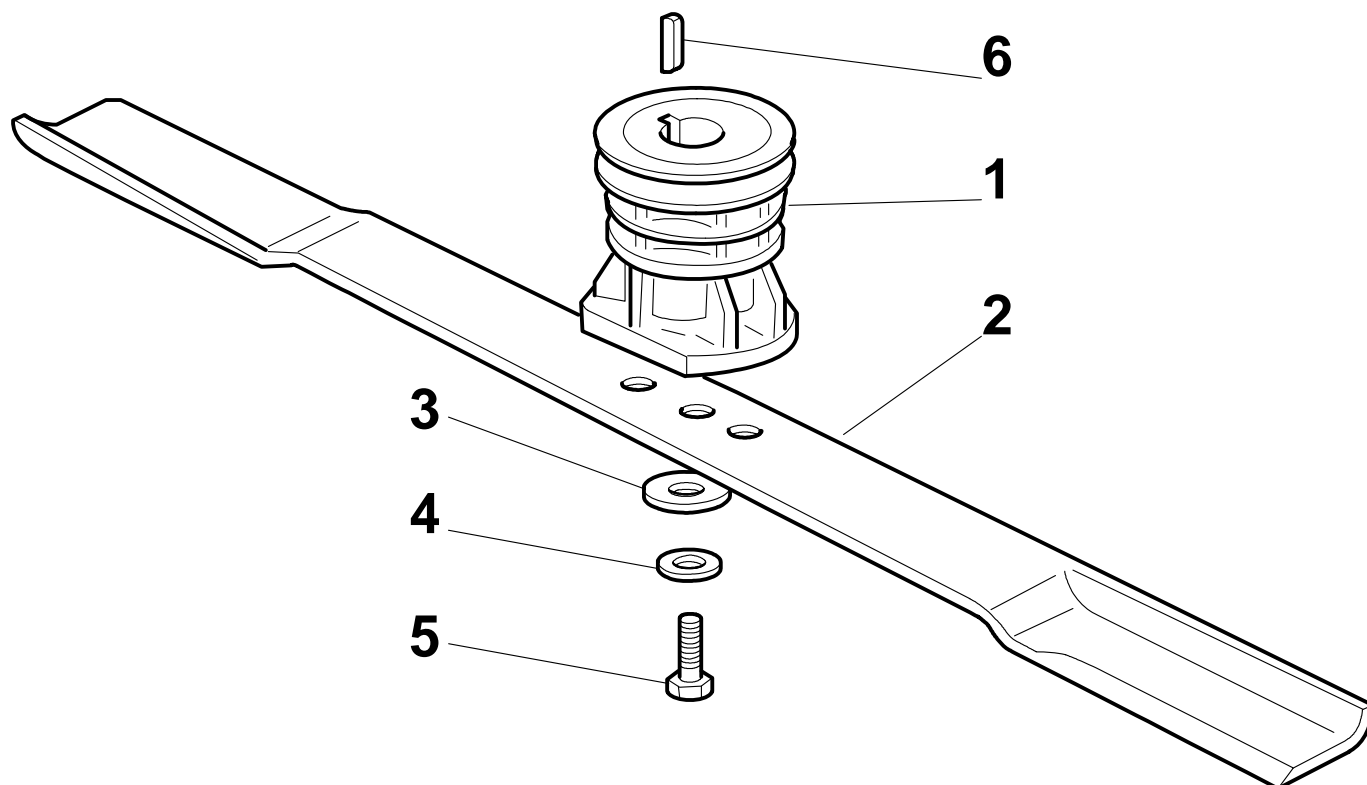

Blade

Pos.	Part no.	Q.ty	Description	Remarks
1	22465607/2	1	Hub With Pulley, Crankshaft Ř 22.2	
2	81004381/1	1	Blade Standard	
2	81004381/1	1	Blade Standard	534
2	81004398/0	1	Blade Winged	
2	81004398/0	1	Blade Winged	534
3	22160400/0	1	Elastic Washer	
4	12523080/0	1	Washer	
5	12735698/0	1	Screw	
6	12139100/0	1	Feather, Crankshaft Ř 22.2