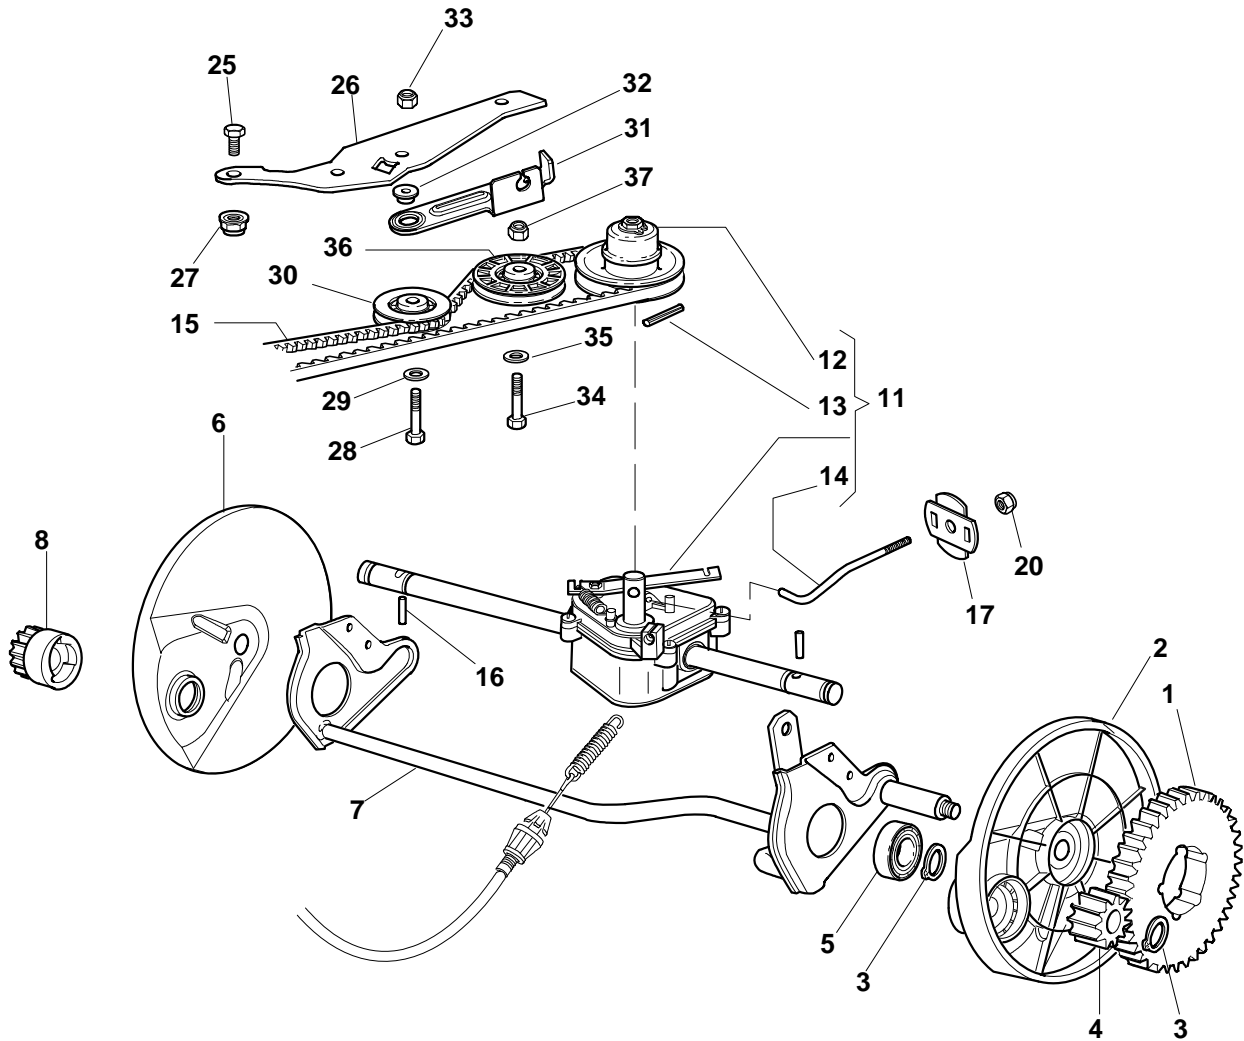

Rear Drive

Pos.	Part no.	Q.ty	Description	Remarks

31	22806623/0	1	Support	
32	22671656/0	1	Washer	
33	12154510/0	1	Nut	
34	12674700/0	1	Screw	
35	12523050/0	1	Washer	
36	22601914/0	1	Pulley	
37	12154510/0	1	Nut