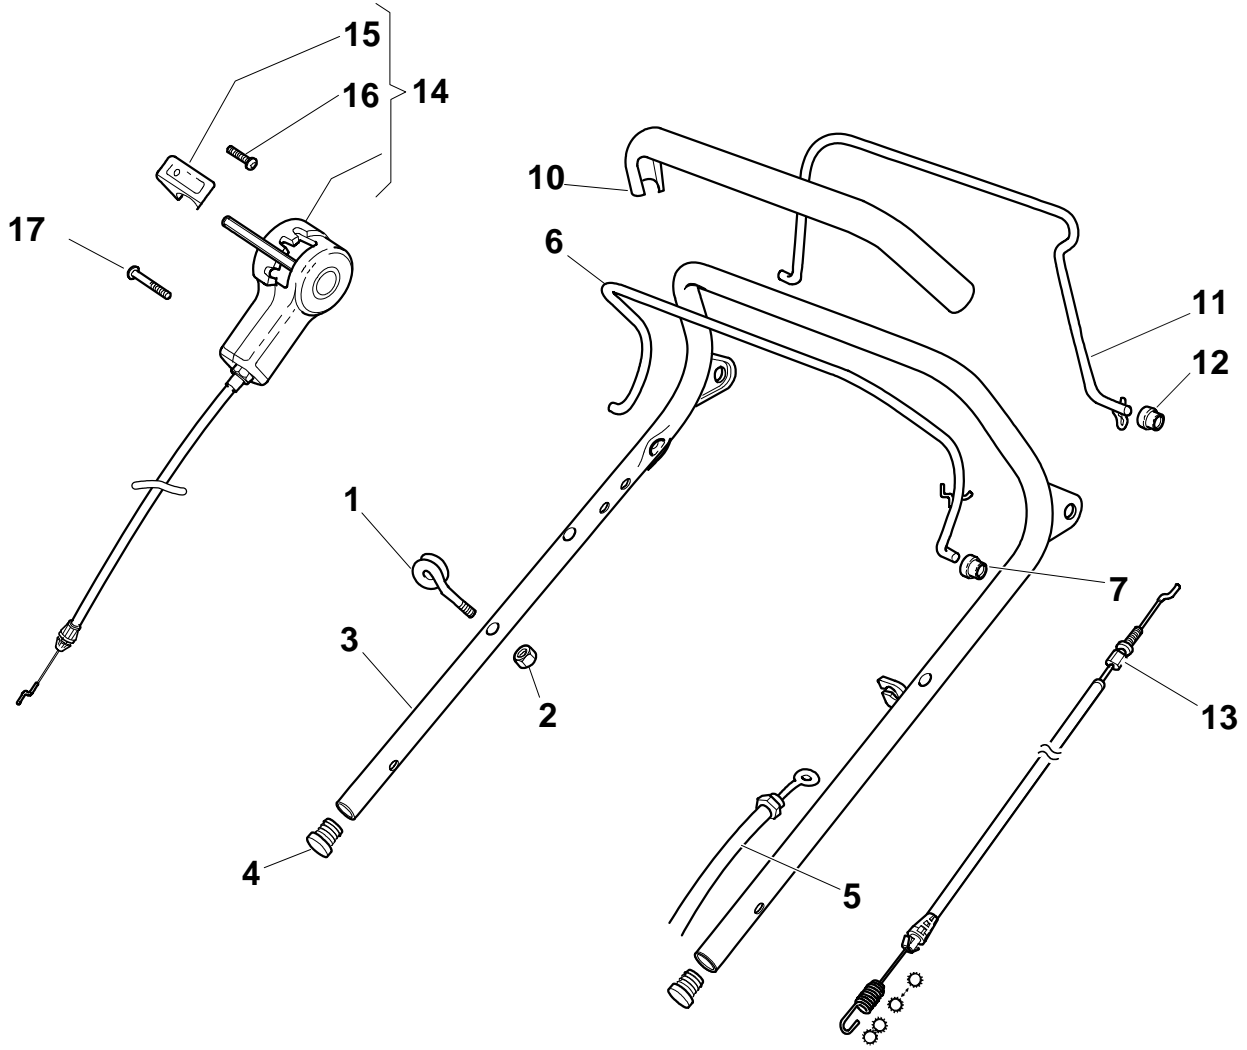

Handle, Upper Part

Pos.	Part no.	Q.ty	Description	Remarks
14	81007109/0	1	Cable, Speed Drive Control	
14	81007109/0	1	Cable, Speed Drive Control	484 4S
14	81007110/0	1	Cable, Speed Drive Control	
14	81007110/0	1	Cable, Speed Drive Control	534 4S
15	22399809/0	1	Knob	
16	12728300/0	1	Screw	
17	12728702/0	2	Screw