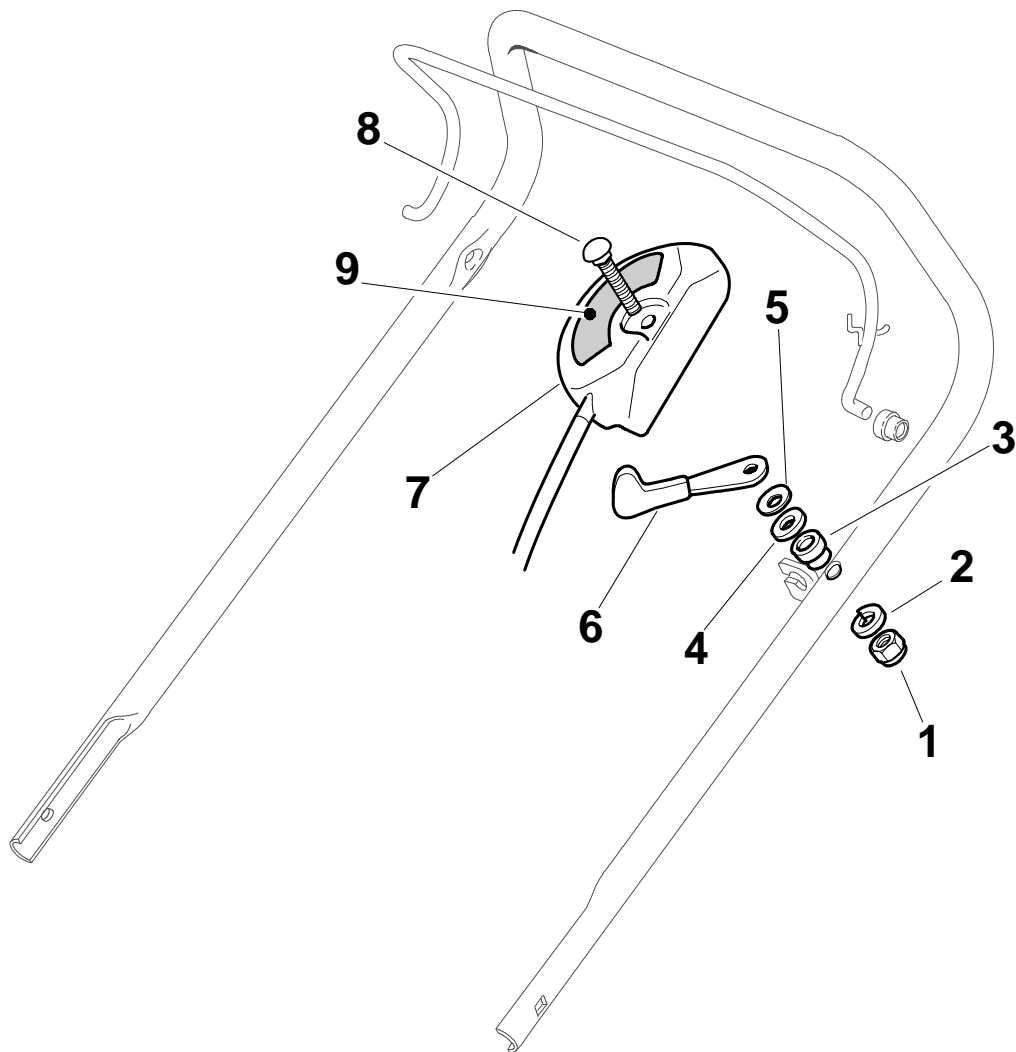

Controls

Pos.	Part no.	Q.ty	Description	Remarks
1	12291000/0	1	Nut	
2	12581500/0	1	Grower	
3	22171005/0	1	Spacer	
4	12521360/0	1	Washer	
5	12508100/0	1	Spring Washer	
6	81007220/0	1	Lever, Throttle	(B&S 450-500 Series - Ggp 150 cc)
6	81007220/0	1	Lever, Throttle	
6	81007279/1	1	Lever, Throttle	
6	81007279/1	1	Lever, Throttle	(B&S 625-675-700 Series - Honda - Ggp 140-160-196 cc)
7	81007080/0	1	Throttle Cable	
8	12815000/0	1	Screw	
9	114356905/0	1	Label	(Honda GCV 160-190 Autochoke)
9	114356905/0	1	Label	(B&S 700 series DOV)
9	114356905/0	1	Label	
9	114364264/0	1	Label	
9	114364264/0	1	Label	AVS (GGP 160-196)
9	14356702/0	1	Label	(Honda)
9	14356702/0	1	Label	
9	14356702/0	1	Label	(GGP)
9	14356703/0	1	Label	(B&S)
9	14356703/0	1	Label