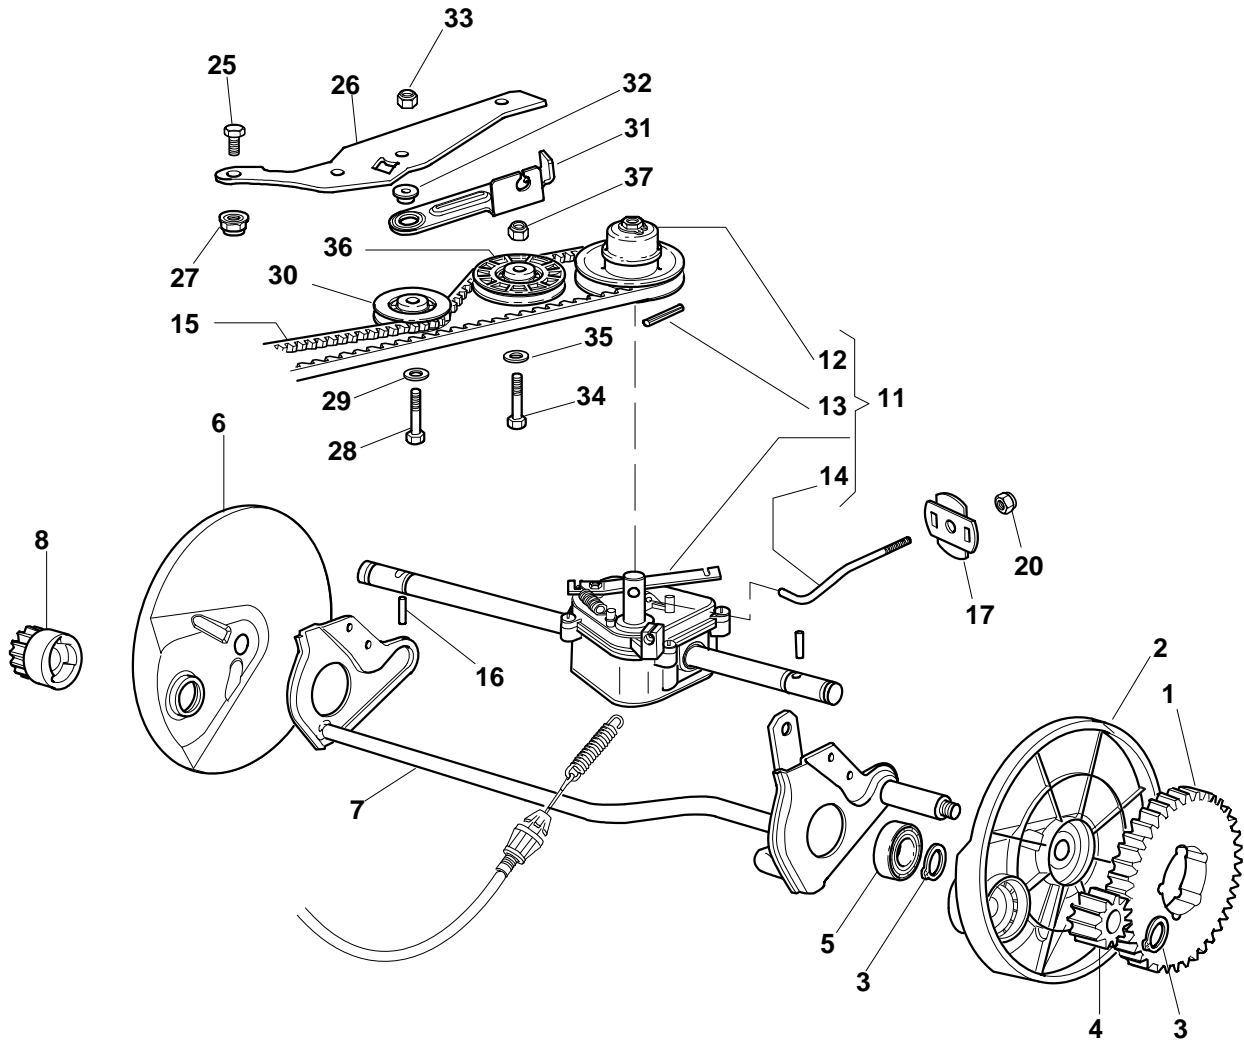

Rear Drive

Pos.	Part no.	Q.ty	Description	Remarks
1	22120105/1	2	Ring Gear	
2	22600093/0	1	Protection, L Wheel	
3	12608600/0	4	Seeger	
4	22570120/1	1	Pinion L	
5	19216035/0	2	Bearing	
6	22600092/0	1	Protection, R Wheel	
7	81000147/0	1	Axle, Rear Wheels	
8	22570110/1	1	Pinion R	
11	181003096/2	1	Gear Box	
11	181003096/2	1	Gear Box	(General Transmission)
12	122601925/0	1	Pulley	
13	12645700/0	1	Pin	
14	22033285/0	1	Adjustment Rod	
14	22033285/0	1	Adjustment Rod	(General Transmission)
15	35064010/0	1	Belt Spzx 812	
15	35064010/0	1	Belt Spzx 812	534
16	22753000/0	2	Pin	
17	22675113/0	2	Washer	
20	12154510/0	1	Nut	
25	12791011/0	1	Screw	
26	22806625/0	1	Support	
27	12292102/0	1	Nut	
28	12689500/0	1	Screw	
29	12523050/0	1	Washer	
30	22601915/0	1	Pulley