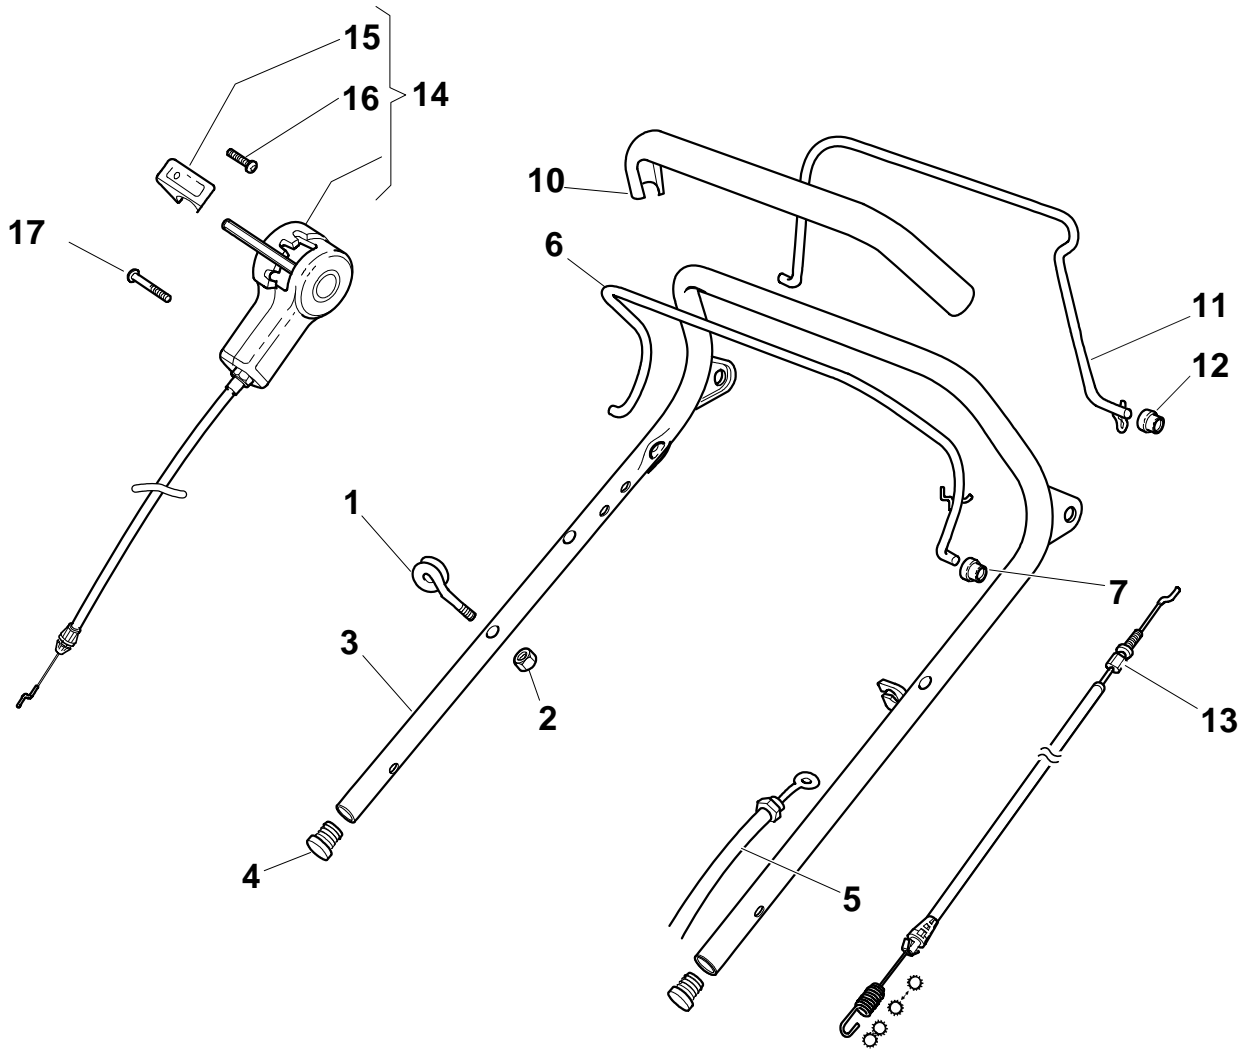

Handle, Upper Part

Pos.	Part no.	Q.ty	Description	Remarks
1	22430309/0	1	Guide Spring	
2	12154330/0	1	Nut	
3	81006989/0	1	Handle, Upper Part	
4	18566112/0	2	CAP	
5	181030009/0	1	Cable, Thread Engine Brake	534 (B&S 700 Series)
5	181030009/0	1	Cable, Thread Engine Brake	
5	81000640/0	1	Cable, Thread Engine Brake	
5	81000640/0	1	Cable, Thread Engine Brake	534 (Honda Gcv 135-160-190)
5	81000643/0	1	Cable, Thread Engine Brake	
5	81000643/0	1	Cable, Thread Engine Brake	534 (B&S 500 Series)
5	81000756/0	1	Cable, Thread Engine Brake	
5	81000756/0	1	Cable, Thread Engine Brake	534 (Ggp 160cc)
5	81000756/0	1	Cable, Thread Engine Brake	534 (Ggp 140cc)
5	81000756/0	1	Cable, Thread Engine Brake	534 (B&S 625-675 Series)
5	81000756/0	1	Cable, Thread Engine Brake	534 (Ggp 196cc)
5	81000756/0	1	Cable, Thread Engine Brake	534 (B&S 675 Series Es)
6	81003291/3	1	Lever, Engine Brake	
7	22041966/0	2	Bush	
10	22291050/0	1	Handgrip Black	
11	22041965/1	2	Bush	
12	81003288/1	1	Lever, Driving	
13	81000668/1	1	Cable, Rear Drive	(General Transmission)
13	81000668/1	1	Cable, Rear Drive	
13	81000672/0	1	Cable, Rear Drive	(Bi Ci Di)
13	81000672/0	1	Cable, Rear Drive