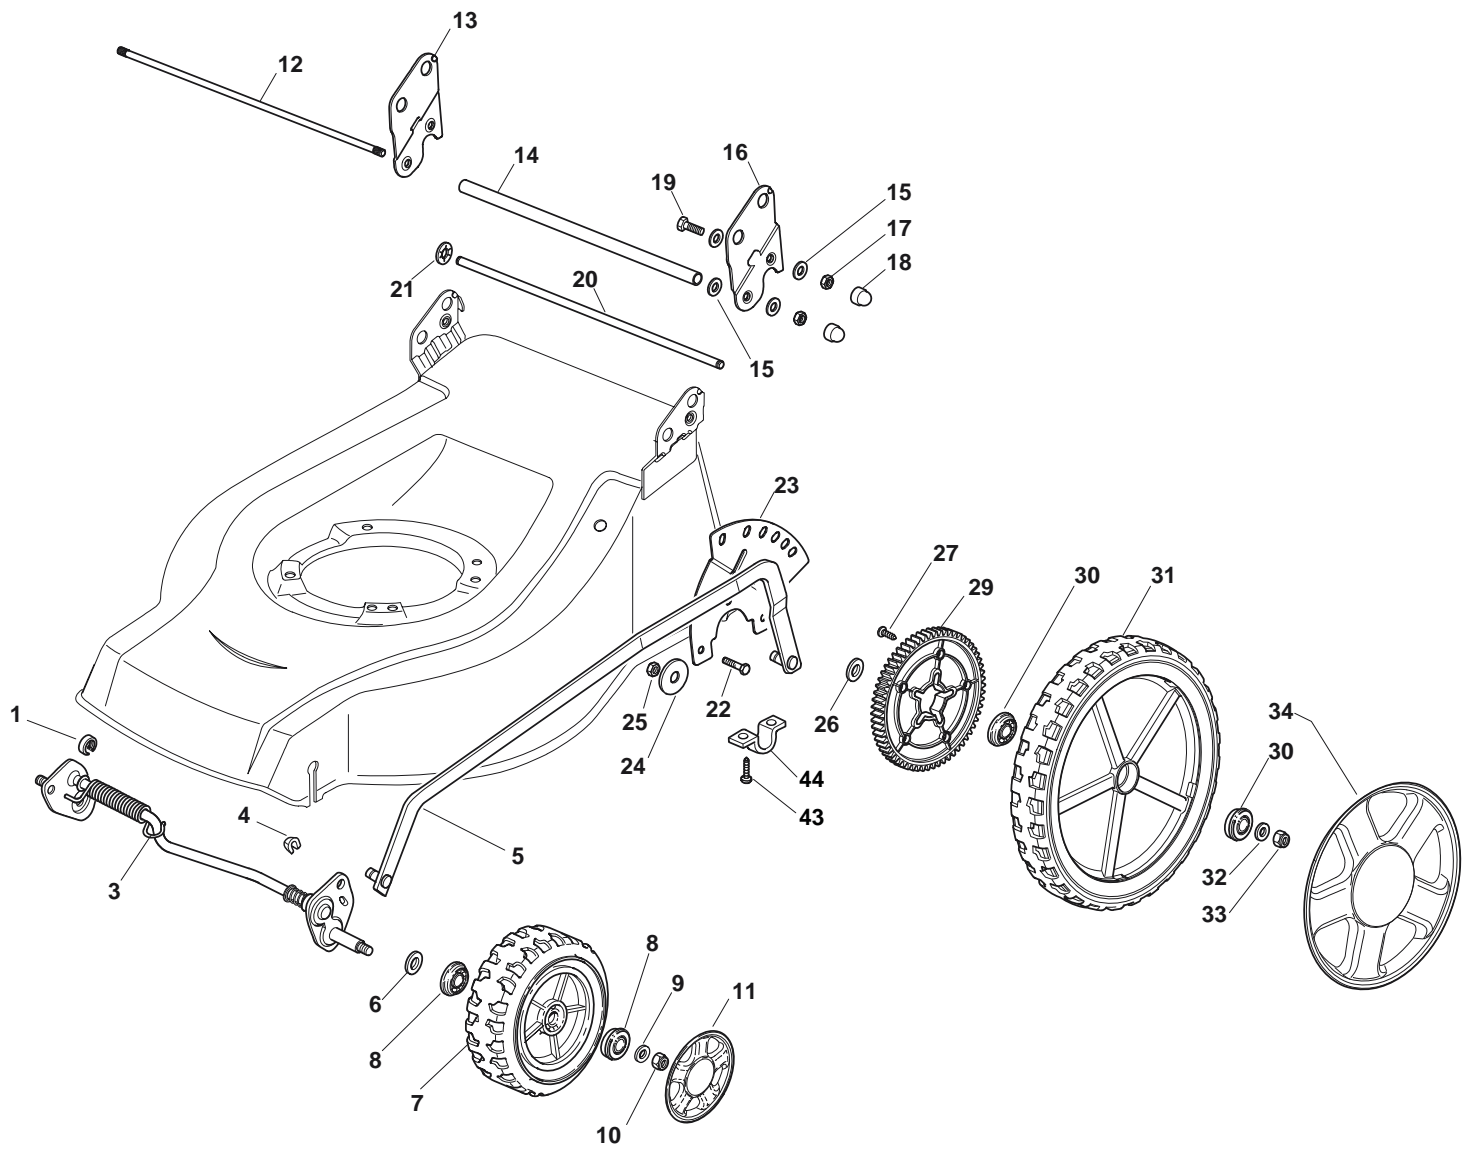

TURBO 53 4S BW SILENT RENTAL - Model Year 2009

Pos. Fig.	Antal Quantity	Art No Part No	Benämning	Description	Anmärkning Notes
1	2	22171002/0	Distans	Spacer	
2	1	381002859/0	Hjulaxel	Axle, Front Wheels	
3	2	12436050/0	Låsplatta	Plate	
4	1	381002017/0	Höjdiställn.stång	Rod, Height Adjustment	
5	2	12530150/0	Bricka	Washer	
6	4	22122200/0	Kullager	Bearing	
7	2	81007343/0	Hjul	Wheel	
8	2	12521350/0	Bricka	Washer	
10	2	12155000/0	Mutter	Nut	
11	2	22110492/0	Navkapsel	Hub Cap Grey	
12	1	22517702/1	Pivotstång	Stone Guard Fulcrum	
13	1	22778427/0	Fäste-hö	Bracket, R	
14	1	22869717/0	Distansrör	Spacer	
15	8	22671653/0	Bricka	Washer	
16	1	22778429/0	Fäste-vä	Bracket, L	
17	4	12155000/0	Mutter	Nut	
18	4	18203854/0	Tätningshylsa	Protection	
19	2	12793301/0	Skruv	Screw	
20	1	22517860/0	Axel	Pin	
21	2	12604899/0	Låsbricka	Crown Fastener	
22	3	12792611/0	Skruv	Screw	
23	1	322735579/1	Höjdinställn.sektor	Sector, Height Adjustment	
24	3	12523060/0	Bricka	Washer	
25	3	12155000/0	Mutter	Nut	
26	2	22675100/0	Bricka	Washer	
27	6	12728691/0	Skruv	Screw	
29	2	22120110/0	Drev	Sprocket	
30	4	22122200/0	Kullager	Bearing	
31	2	81007380/0	Hjul	Wheel	
32	4	12521350/0	Bricka	Washer	
33	2	12155000/0	Mutter	Nut	
34	2	322110560/0	Navkapsel-grå	Hub Cap, Grey D.300	
43	4	12731350/0	Skruv	Screw	
44	2	22545152/0	Bygel	Plate