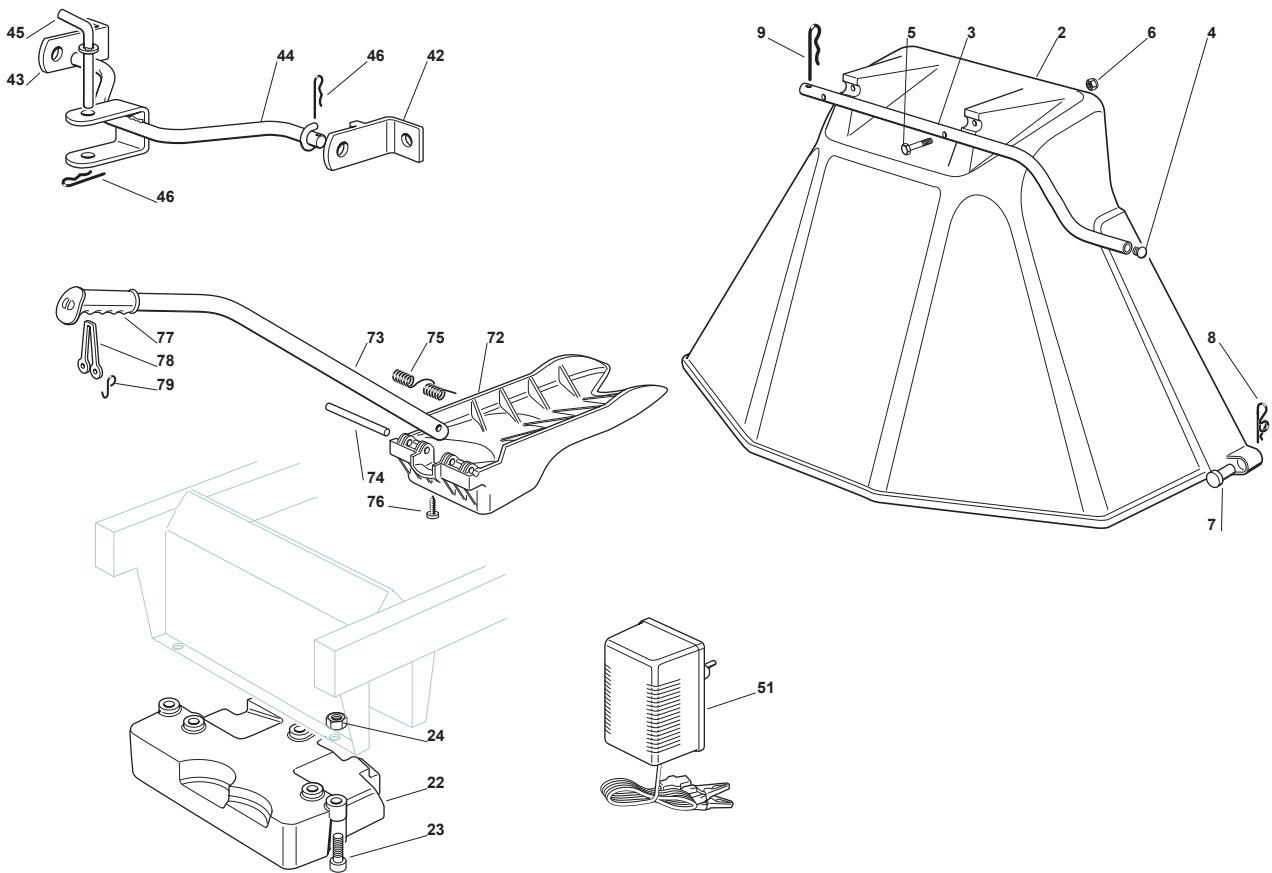

Fig.	Q.ty	Part No	Description	Notes
2	1	382400003/1	Ejection Guard	
3	1	325869043/0	Rear Support	
4	2	118566112/0	Polyethylene Push Road	
5	2	112689515/0	Screw	
6	2	112154510/0	Nut	
7	2	125510022/0	Pin	
8	2	124487998/0	Cotter Pin	
9	1	124487999/0	Spring Pin	
22	1	125519997/1	Front Weight Tc	
23	3	112760520/0	Screw	
24	3	112155000/0	Nut	
42	1	382735502/0	Bracket	
43	1	325774213/0	Bracket	
44	1	382033105/1	Rod	
45	1	125510021/1	Hitch Pin	
46	2	124487999/0	Spring Pin	
51	1	182180050/0	Battery Charger	CE Plugg
51	1	182180052/0	Battery Charger	UK Plugg
72	1	325140097/0	Deflector	
73	1	325394005/0	Handle	
74	1	125510077/0	Pin	
75	1	125430245/0	Spring	
76	1	112735405/0	Screw	
77	1	325280000/1	Handgrip	
78	1	125840011/1	Tie Rod	
79	2	125253004/0	Mulch.Kit Fixing Hook	