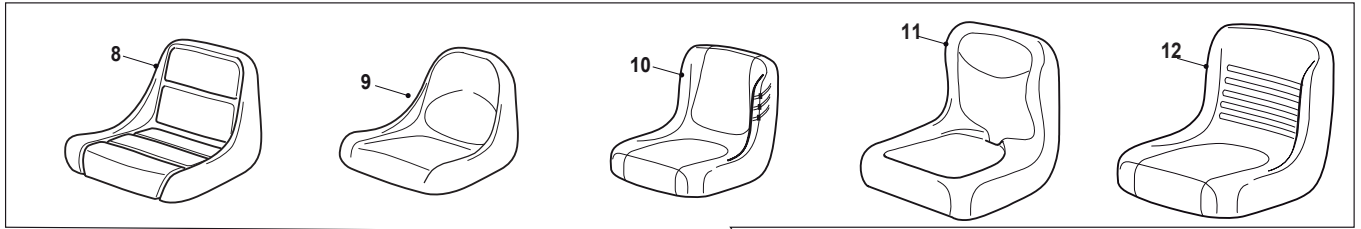

Fig.	Q.ty	Part No	Description	Notes
1	1	125961213/0	Steering Wheel	
2	1	125961214/1	Steering Wheel	Grey
2	1	125961217/1	Coated Steering Wheel Black Tc	Black
2	1	125961210/1	Steering Wheel	Black Coated
3	1	125961206/0	Steering Wheel	
4	1	325120231/0	Cap	
5	1	325580500/0	Cap	
6	1	325580501/0	Cap	
6	1	325580505/0	Cap	Specific for Mountfield
7	1	112620299/0	Elastic Pin	
8	1	125722450/1	Seat	
9	1	125722451/2	Seat	
10	1	125722459/0	Seat	
11	1	125722457/0	Seat	
12	1	125722471/0	Seat	Integral, Black
12	1	125722467/1	Seat	Confort, Black
13	4	112793102/0	Screw	
14	4	112583500/0	Grower	