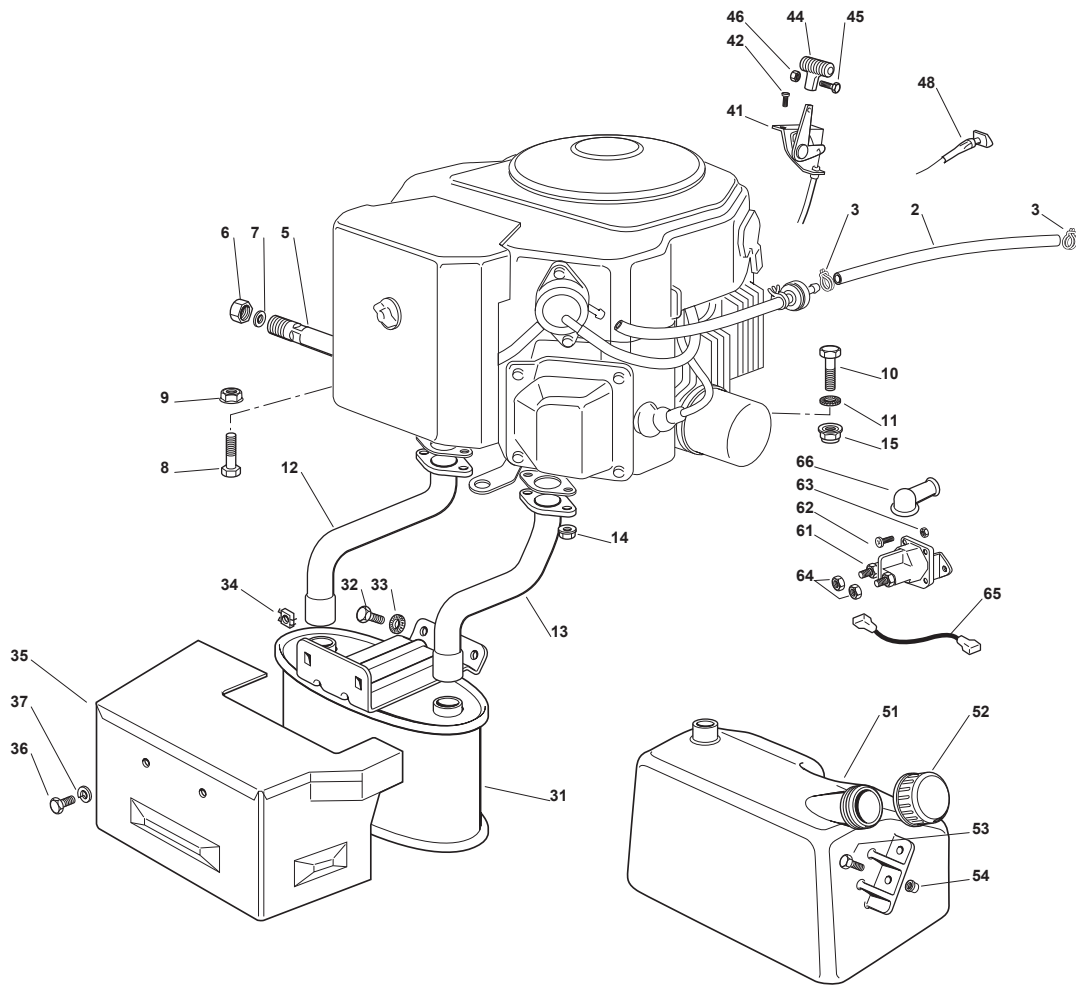

Fig.	Q.ty	Part No	Description	Notes
61	1	118736113/0	Starter Relay	
2	1	325869016/1	Connecting Tube	
3	2	118375051/1	Fair Led	
4	3	112735108/1	Screw	
5	1	112154210/0	Nut	
6	1	112691115/0	Screw	
7	1	112540260/0	Grower	
8	1	127598060/0	Oil Discharge Extension	
9	1	118737849/0	Plug	
10	1	118401001/1	Oil Seal	
11	1	118738227/0	Exhaust Pipe Kohler 16-18	
12	2	112735530/0	Screw	
13	2	112583500/0	Grower	
14	3	125160035/0	Spacer	
31	1	182750010/0	Muffler	
32	2	112793102/0	Screw	
33	2	112540260/0	Grower	
34	2	112360425/0	Nut	
35	1	382598029/0	Muffler Protection	
36	2	112792611/0	Screw	
37	2	112583500/0	Grower	
41	1	182000200/1	Throttle Cable	
42	2	125943012/0	Screw	
44	1	125394501/0	Knob	
45	1	112726388/0	Screw	
46	1	112290800/0	Nut	
51	1	125735110/3	Tank	without Fuel Indicator
51	1	325735111/3	Tank	with Fuel Indicator
52	1	125795000/1	Fuel Cap	
53	2	112788910/0	Screw	
54	2	112500092/0	Rivet	
62	2	112791011/0	Screw	
63	2	112292102/0	Nut	
64	2	112360352/0	Nut	
65	1	125065017/0	Cable	
66	1	118564861/1	Protection	