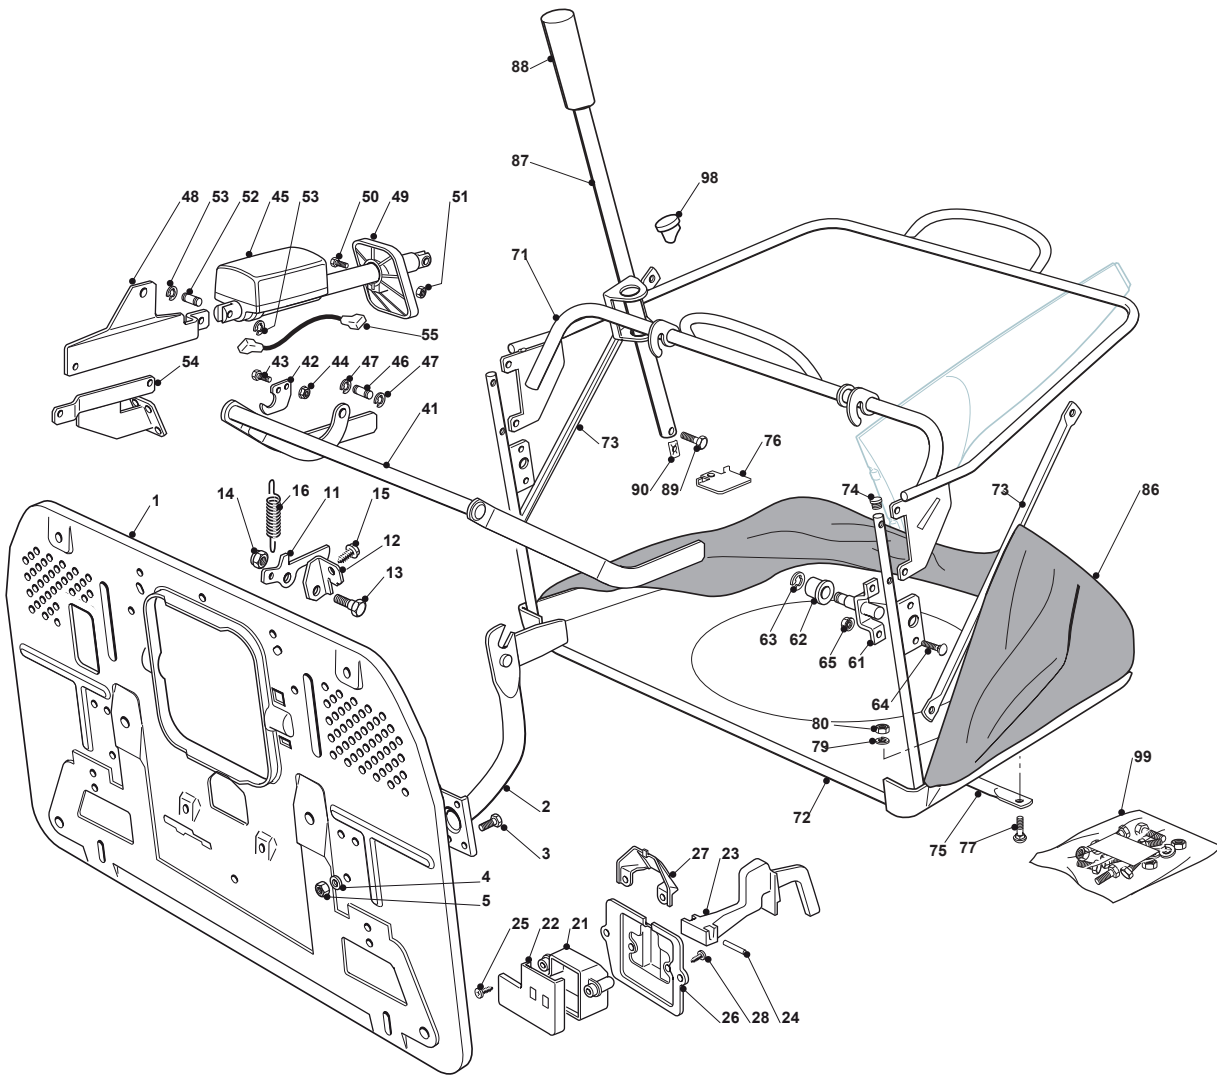

TS 102 HYDRO

Ride-on 102-122 cm Grass-Catcher with Electrical Lifting

Issue 13 - 2016

Fig.	Q.ty	Part No	Description	Notes
89	1	112788800/0	Screw	
90	1	112157000/0	Nut	
98	1	325120232/0	Cap	
99	1	382180111/0	Outfit, Screws