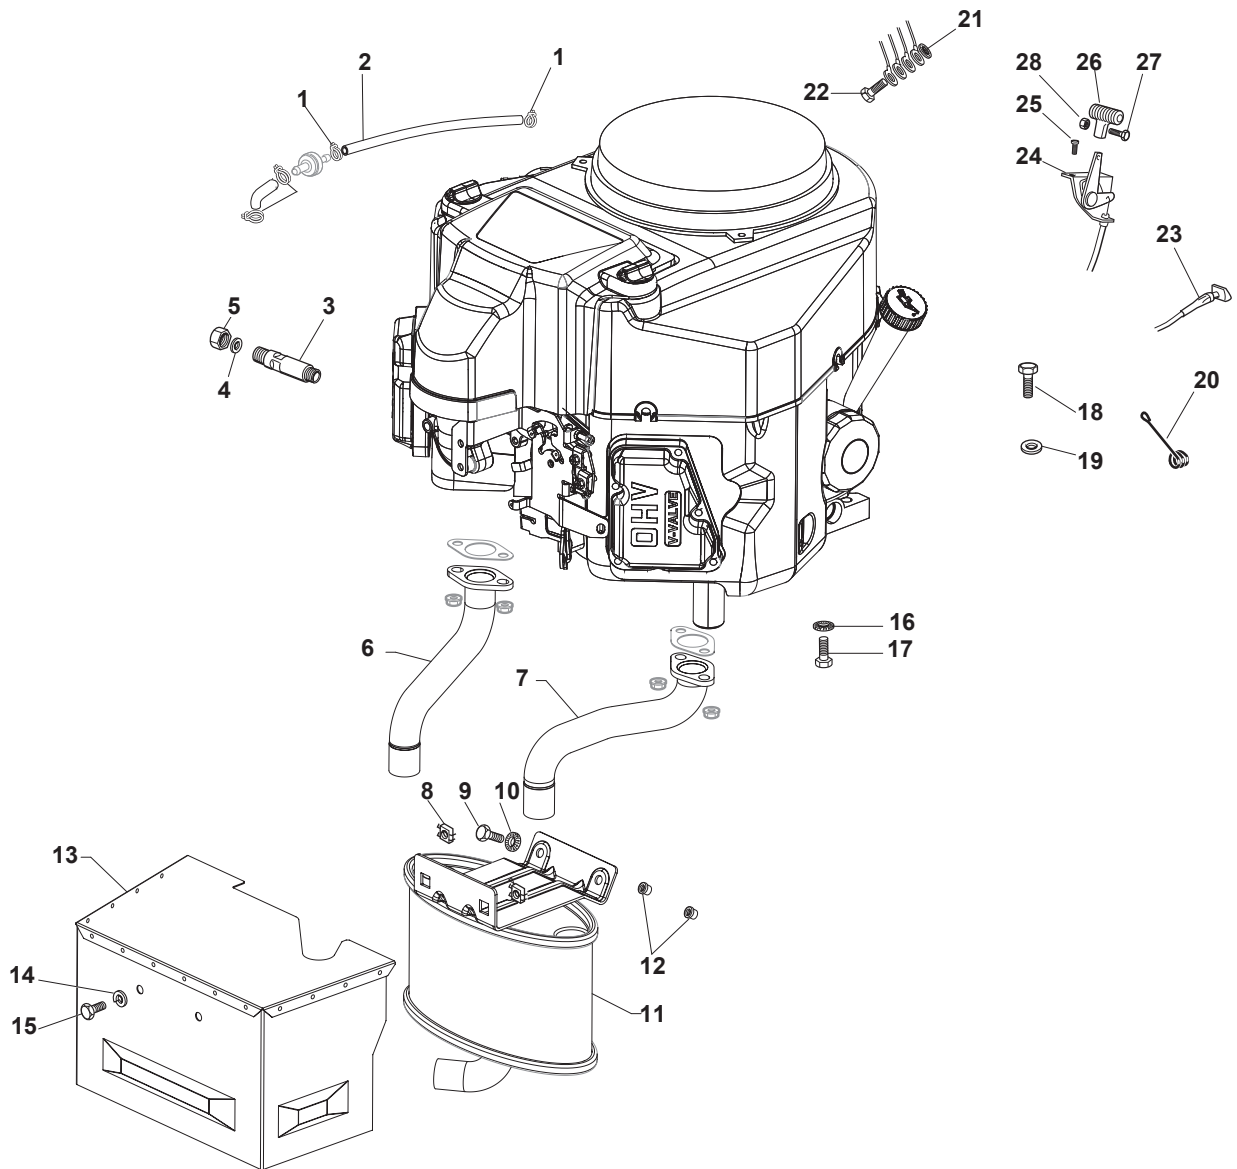

Fig.	Q.ty	Part No	Description	Notes
83	2	122524970/2	Fulcrum Pin	
84	2	112155010/0	Nut	
85	1	325785147/2	Seat Support	
86	1	325318109/1	Stop Lever	
87	1	125510000/0	Pin	
88	1	125430202/1	Spring	
89	2	112604897/0	Elastic Washer	
90	1	125430285/0	Spring	
91	1	112789000/0	Screw	
92	1	112154330/0	Nut	
93	1	325060049/0	Seat Switch Cam	
94	2	112815050/0	Screw	
95	4	112521320/0	Washer	
96	2	112154330/0	Nut	
97	1	325755025/1	Bracket	
98	2	112735110/0	Screw	
99	2	112437502/0	Plate	
100	1	325430255/0	Spring	
101	2	125510119/0	Tie Rod	
102	2	124487997/0	Cotter Pin	
103	2	112155000/0	Nut	
104	2	125510040/1	Pin	
105	2	112155000/0	Nut	

Fig.	Q.ty	Part No	Description	Notes
1	2	118375051/1	Fair Led	
2	1	325869057/0	Fuel Tube   Connecting Tube	
3	1	127598060/0	Oil Discharge Extension	
4	1	118401001/1	Oil Seal	
5	1	118737849/0	Plug	
6	1	118738254/0	Left Exhaust Connection	
7	1	118738255/0	Right Exhaust Connection	
8	3	112360425/0	Nut	
9	3	112793102/0	Screw	
10	2	112540260/0	Grower	
11	1	182750014/0	Muffler	
12	2	112280100/0	Nut	
13	1	382598065/0	Muffler Protection	
14	2	112792611/0	Screw	
15	2	112583500/0	Grower	
16	4	112540070/0	Washer	
17	4	112735821/0	Screw	
18	1	112792611/0	Screw	
19	1	112521350/0	Washer	
20	1	125430252/0	Spring	
21	3	112540260/0	Grower	
22	3	112793102/0	Screw	
23	1	125090001/2	Choke Control	
24	1	182000201/2	Accelerator	
25	2	125943012/0	Screw	
26	1	325592000/0	Knob	
27	1	112726388/0	Screw	
28	1	112290800/0	Nut	