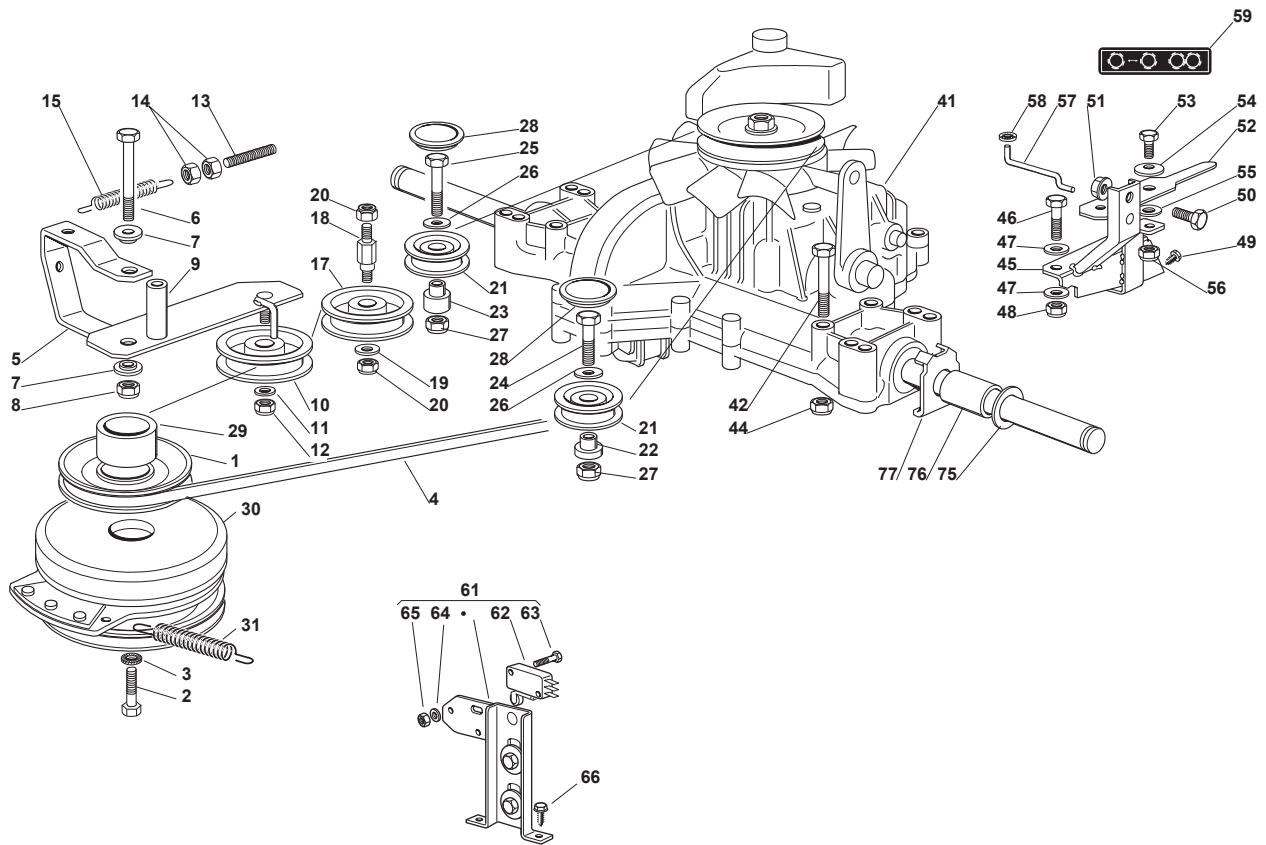

Fig.	Q.ty	Part No	Description	Notes
1	2	118375051/1	Fair Led	
2	1	325869057/0	Fuel Tube   Connecting Tube	
3	1	127598060/0	Oil Discharge Extension	
4	1	118401001/1	Oil Seal	
5	1	118737849/0	Plug	
6	1	118738254/0	Left Exhaust Connection	
7	1	118738255/0	Right Exhaust Connection	
8	3	112360425/0	Nut	
9	3	112793102/0	Screw	
10	2	112540260/0	Grower	
11	1	182750014/0	Muffler	
12	2	112280100/0	Nut	
13	1	382598065/0	Muffler Protection	
14	2	112792611/0	Screw	
15	2	112583500/0	Grower	
16	4	112540070/0	Washer	
17	4	112735821/0	Screw	
18	1	112792611/0	Screw	
19	1	112521350/0	Washer	
20	1	125430252/0	Spring	
21	3	112540260/0	Grower	
22	3	112793102/0	Screw	
23	1	125090001/2	Choke Control	
24	1	182000201/2	Accelerator	
25	2	125943012/0	Screw	
26	1	325592000/0	Knob	
27	1	112726388/0	Screw	
28	1	112290800/0	Nut	

Fig.	Q.ty	Part No	Description	Notes
1	2	118375051/1	Fair Led	
2	1	325869057/0	Fuel Tube   Connecting Tube	
3	1	127598060/0	Oil Discharge Extension	
4	1	118401001/1	Oil Seal	
5	1	118737849/0	Plug	
6	1	118738256/0	Left Exhaust Connection	
7	1	118738257/0	Right Exhaust Connection	
8	3	112360425/0	Nut	
9	3	112793102/0	Screw	
10	2	112540260/0	Grower	
11	1	182750014/0	Muffler	
12	2	112280100/0	Nut	
13	1	382598065/0	Muffler Protection	
14	2	112792611/0	Screw	
15	2	112583500/0	Grower	
16	4	112540070/0	Washer	
17	4	112735821/0	Screw	
18	1	112792611/0	Screw	
19	1	112521350/0	Washer	
20	1	125430252/0	Spring	
21	3	112540260/0	Grower	
22	3	112793102/0	Screw	
23	1	125090001/2	Choke Control	
24	1	182000201/2	Accelerator	
25	2	125943012/0	Screw	
26	1	325592000/0	Knob	
27	1	112726388/0	Screw	
28	1	112290800/0	Nut	