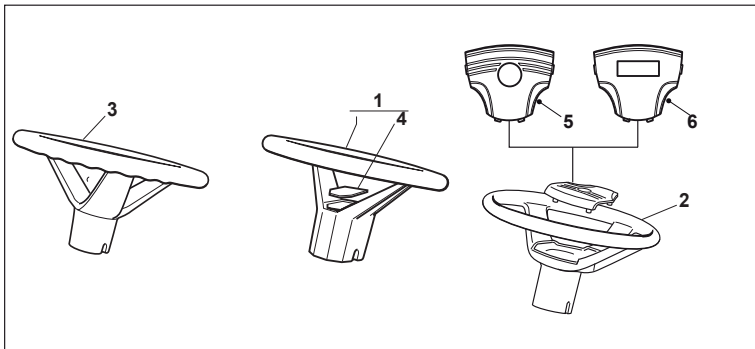

Fig.	Q.ty	Part No	Description	Notes
1	1	125961213/0	Steering Wheel	
2	1	125961214/1	Steering Wheel	Grey
2	1	125961217/1	Coated Steering Wheel Black Tc	Black
2	1	125961210/1	Steering Wheel	Black Coated
3	1	125961206/0	Steering Wheel	
4	1	325120231/0	Cap	
5	1	325580500/0	Cap	
6	1	325580501/0	Cap	
6	1	325580505/0	Cap	Specific for Mountfield
7	1	112620299/0	Elastic Pin	
8	1	125722450/1	Seat	
9	1	125722451/2	Seat	
10	1	125722459/0	Seat	
11	1	125722457/0	Seat	
12	1	125722471/0	Seat	Integral, Black
12	1	125722467/1	Seat	Confort, Black
13	4	112793102/0	Screw	
14	4	112583500/0	Grower