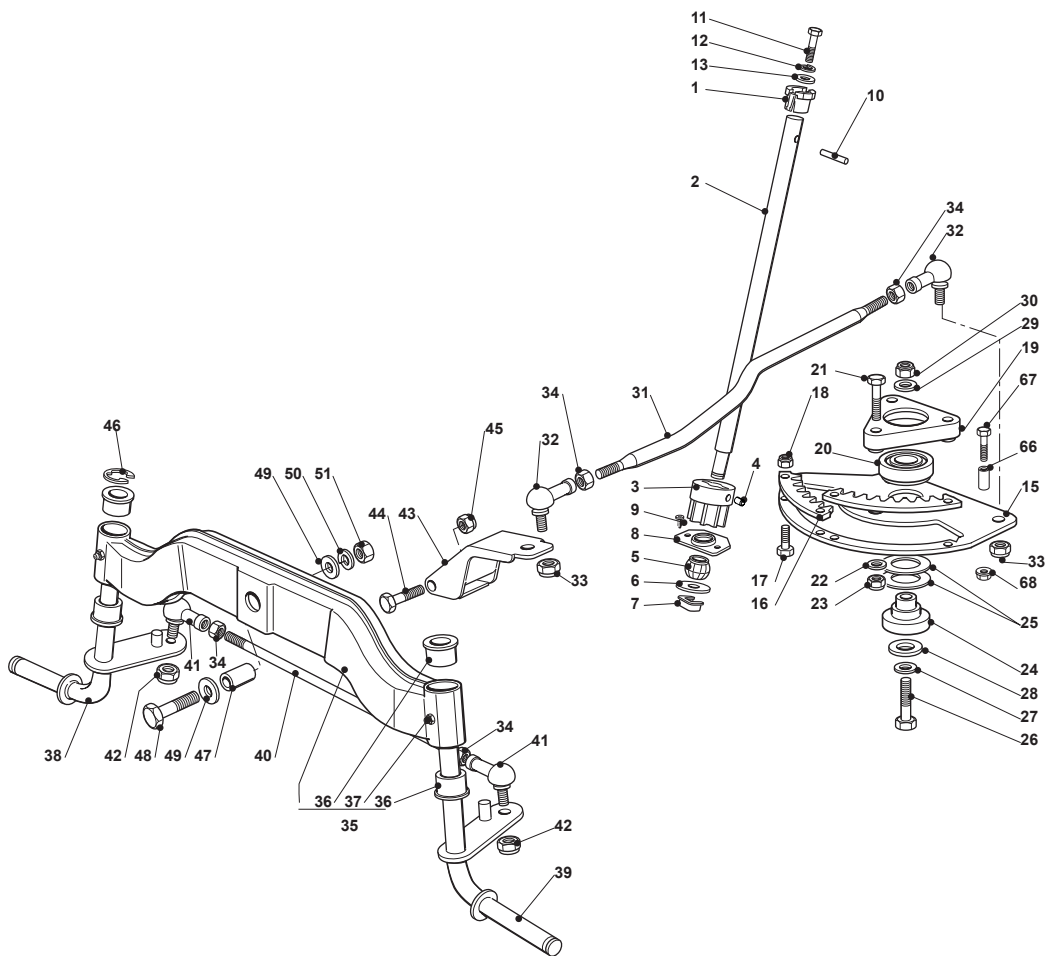

Fig.	Q.ty	Part No	Description	Notes
1	1	325038004/0	Bushing	
2	1	125520010/0	Steering Column	
3	1	125570004/0	Pinion	
4	1	112714300/0	Dowel	
5	1	325743000/0	Joint	
6	1	112521370/0	Washer	
7	1	112436030/0	Plate	
8	1	325785213/1	Support	
9	2	112729601/1	Screw	
10	1	112620250/0	Pin	
11	1	112691800/0	Screw	
12	1	112583500/0	Grower	
13	1	112523060/0	Washer	
15	1	325735523/0	Steering Sector	
16	2	325150000/0	Rack	
17	4	112791213/1	Screw	
18	4	112154510/0	Nut	
19	1	325774453/0	Clamp	
20	1	119216047/0	Bearing	
21	3	112691100/0	Screw	
22	3	112523060/0	Washer	
23	3	112155000/0	Nut	
24	1	125510120/0	Support	
25	2	322672153/0	Antifriction Washer	
26	1	112692395/0	Screw	
27	1	112523080/0	Washer	
28	1	112521390/0	Washer	
29	1	112523080/0	Washer	
30	1	112156602/0	Nut	
31	1	125033003/1	Steering Rod	
32	2	122746600/0	Joint	
32	2	122746616/0	Joint	
33	2	122746609/0	Joint	
34	4	112156602/0	Nut	
35	1	382034001/3	Equalizer With Bush And Lubricator	
36	4	125034002/1	Bushing	
37	2	112379511/0	Grease Dispenser	
38	1	382230361/0	Right Stub Axle	
39	1	382230359/0	Left Stub Axle	
40	1	325840001/0	Tie Rod	
41	2	122746616/0	Joint	
42	2	112156602/0	Nut	
43	1	382318185/0	Lever Ass.Y	
44	1	112692395/0	Screw	
45	1	112155000/0	Nut	
46	1	112001000/0	Benzing Ring	
47	1	125160005/0	Spacer	
48	1	112694100/0	Screw	
49	2	112521390/0	Washer	
50	1	112587900/0	Grower	
51	1	112295800/0	Nut