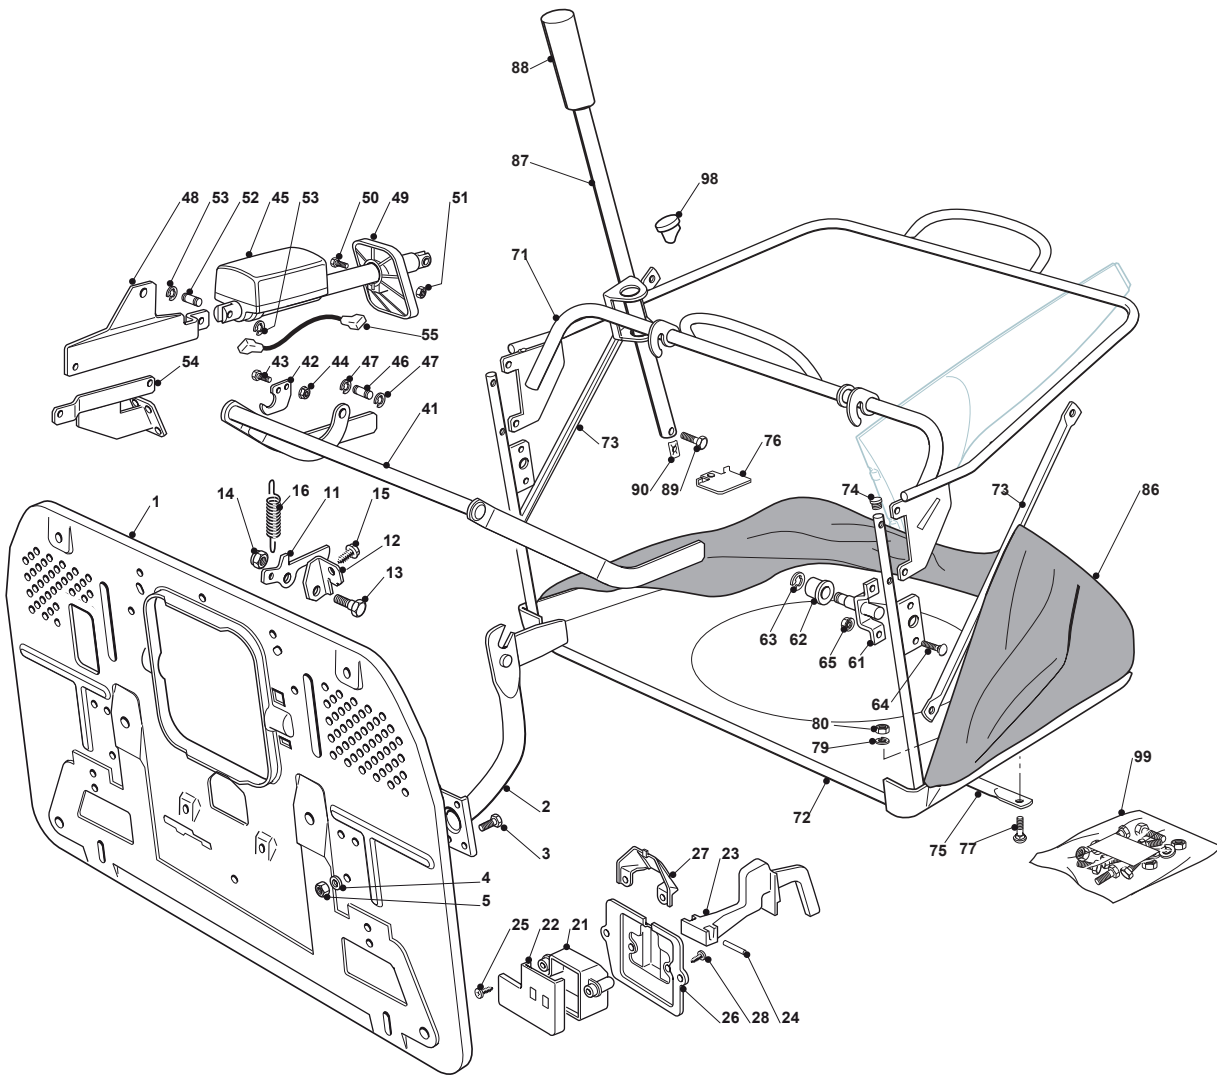

Fig.	Q.ty	Part No	Description	Notes
1	2	125033060/0	Washing Cutting Deck Connection	
2	2	119035000/0	Or Ring	
3	2	112500030/0	Rivet	
9	1	382108016/1	Conveyor	
10	2	325774373/0	Clamp	
11	1	325060144/0	Right Belt Protection Carter	
12	1	325060145/0	Left Belt Protection	
13	2	325774267/0	Clamp	
14	2	325774423/0	Clamp	
15	1	325774425/0	Clamp	
16	1	325774421/0	Clamp	