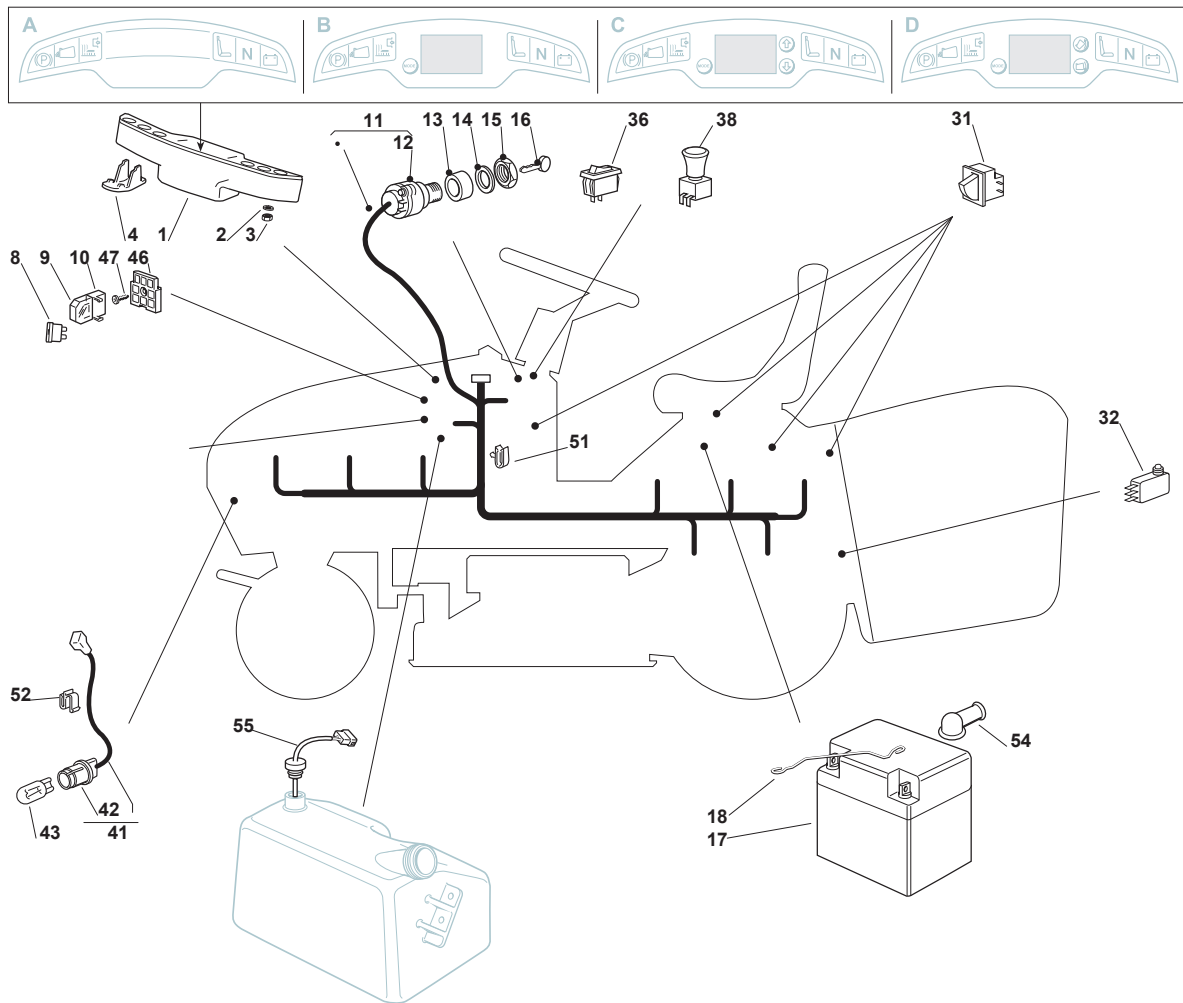

Fig.	Q.ty	Part No	Description	Notes
1	1	382547051/0	Plate	
2	2	182774225/1	Clamp	
3	6	112793102/0	Screw	
4	6	112523060/0	Washer	
5	6	112293201/0	Nut	
11	1	325774417/0	Clamp	
12	1	325755031/0	Clamp	
13	1	125510080/0	Pin	
14	1	112292102/0	Nut	
15	1	112735122/0	Screw	
16	1	127430579/0	Clutch Spring	
21	1	125600041/0	Grassc.Full Micro Protection Tcj-F	
22	1	125600042/0	Grasscatcher Micro Prot Cover	
23	1	125318124/0	Full Grassc. Microswtich Cover	
24	1	112400030/0	Pin	
25	1	112728510/0	Screw	
26	1	325785272/0	Micro Protection	
27	1	125600048/0	Micro Protection Cover	
28	2	112728450/0	Screw	
71	1	382800123/1	Upper Frame	
72	1	382800089/1	Front Frame	
73	2	325650117/0	Stiffening	
74	2	118566111/0	Cap	
75	1	382650043/0	Lower Stiffening	
76	1	325547131/0	Plate	
77	6	112815210/0	Screw	
79	2	112521330/0	Washer	
80	2	112154510/0	Nut	
86	1	182105948/0	Grasscatcher	
87	1	125869029/1	Grasscatcher Lifting Tube	
88	1	125394508/0	Knob	
89	1	112788800/0	Screw	
90	1	112157000/0	Nut	
99	1	382180110/0	Outfit, Screws	