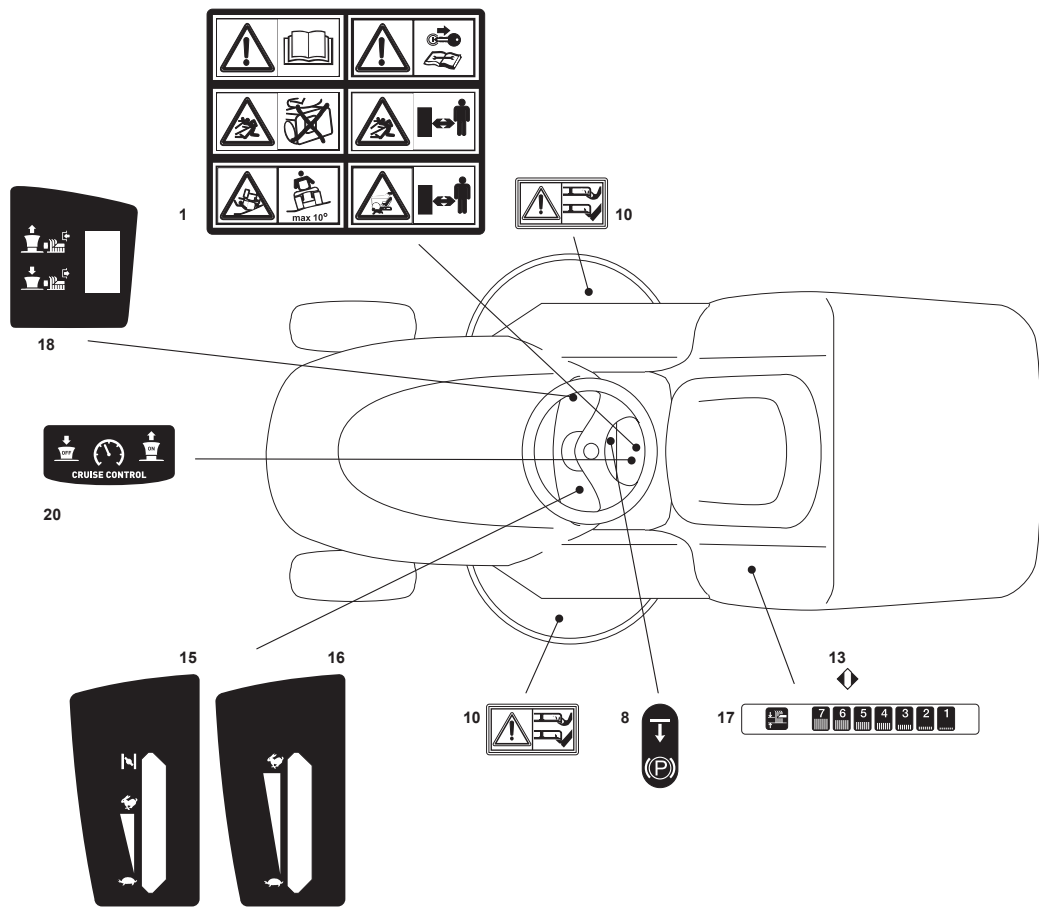

Fig.	Q.ty	Part No	Description	Notes
2	1	382400003/1	Ejection Guard	
3	1	325869043/0	Rear Support	
4	2	118566112/0	Polyethylene Push Road	
5	2	112689515/0	Screw	
6	2	112154510/0	Nut	
7	2	125510022/0	Pin	
8	2	124487998/0	Cotter Pin	
9	1	124487999/0	Spring Pin	
22	1	125519997/1	Front Weight Tc	
23	3	112760520/0	Screw	
24	3	112155000/0	Nut	
42	1	382735502/0	Bracket	
43	1	325774213/0	Bracket	
44	1	382033105/1	Rod	
45	1	125510021/1	Hitch Pin	
46	2	124487999/0	Spring Pin	
51	1	182180050/0	Battery Charger	CE Plugg
51	1	182180052/0	Battery Charger	UK Plugg
72	1	325140097/0	Deflector	
73	1	325394005/0	Handle	
74	1	125510077/0	Pin	
75	1	125430245/0	Spring	
76	1	112735405/0	Screw	
77	1	325280000/1	Handgrip	
78	1	125840011/1	Tie Rod	
79	2	125253004/0	Mulch.Kit Fixing Hook	