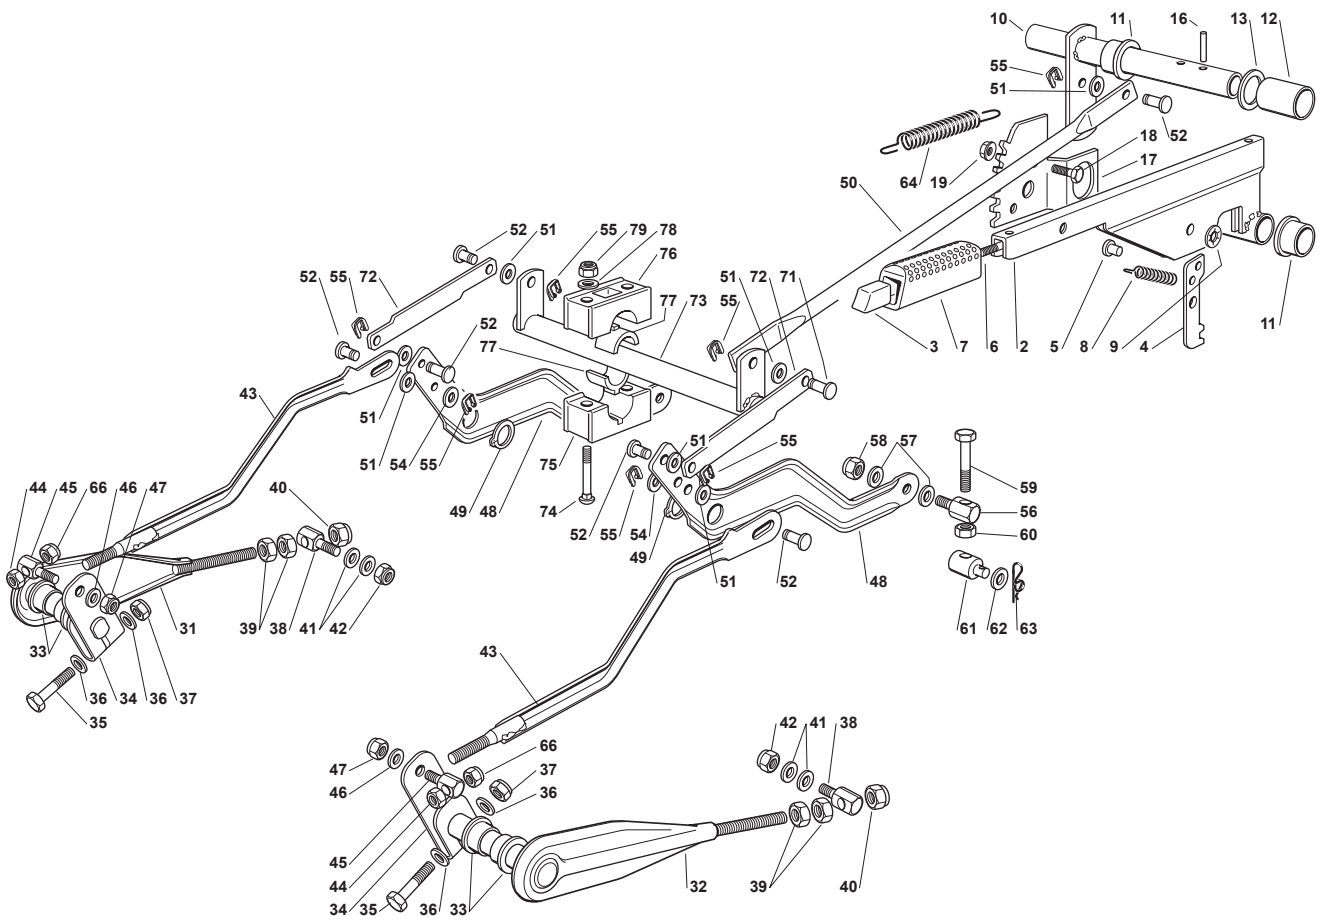

Fig.	Q.ty	Part No	Description	Notes
2	1	382318139/0	Deck Lifting Lever	
3	1	125605000/1	Button	
4	1	325470901/0	Dog	
5	1	125510011/0	Pin	
6	1	125033002/0	Push Rod	
7	1	325394536/0	Knob	
8	1	125430208/0	Spring	
9	1	112604899/0	Crown Fastener	
10	1	382000551/0	Axle	
11	2	122034523/0	Bushing	
12	1	125160025/0	Spacer	
13	1	322672153/0	Antifriction Washer	
16	2	112620206/0	Pin	
17	1	325735506/1	Left Sector	
18	2	112792611/0	Screw	
19	2	112293201/0	Nut	
31	1	382318155/0	Front Right Fulcrum Lever	
32	1	382318157/0	Left Fulcrum	
33	4	125040605/0	Bushing	
34	2	325318161/0	Lever	
35	2	112691700/0	Screw	
36	4	112521350/0	Washer	
37	2	112155000/0	Nut	
38	2	125510056/0	Pin	
39	4	112295200/0	Nut	
40	2	112156602/0	Nut	
41	4	325670008/1	Washer	
42	2	112156602/0	Nut	
43	2	382000477/2	Connecting Rod Assy	
44	2	112155000/0	Nut	
45	2	125510055/1	Pin	
46	2	112521350/0	Washer	
47	2	112155000/0	Nut	
48	2	325318153/1	Rear Lever	
49	2	112609255/0	Seeger	
50	1	325033071/0	Rod	
51	7	325670011/0	Antifriction Washer	
52	7	125510117/0	Pin	
54	2	112521350/0	Washer	
55	7	112436050/0	Plate	
56	2	125510056/0	Pin	
57	4	325670008/1	Washer	
58	2	112156602/0	Nut	
59	2	112794980/0	Screw	
60	2	112295200/0	Nut	
61	2	125510070/0	Pin	
62	2	112523090/0	Washer	
63	2	124487998/0	Cotter Pin	
64	1	125430218/0	Spring	
66	2	112293200/0	Nut	
71	1	125510048/1	Pin