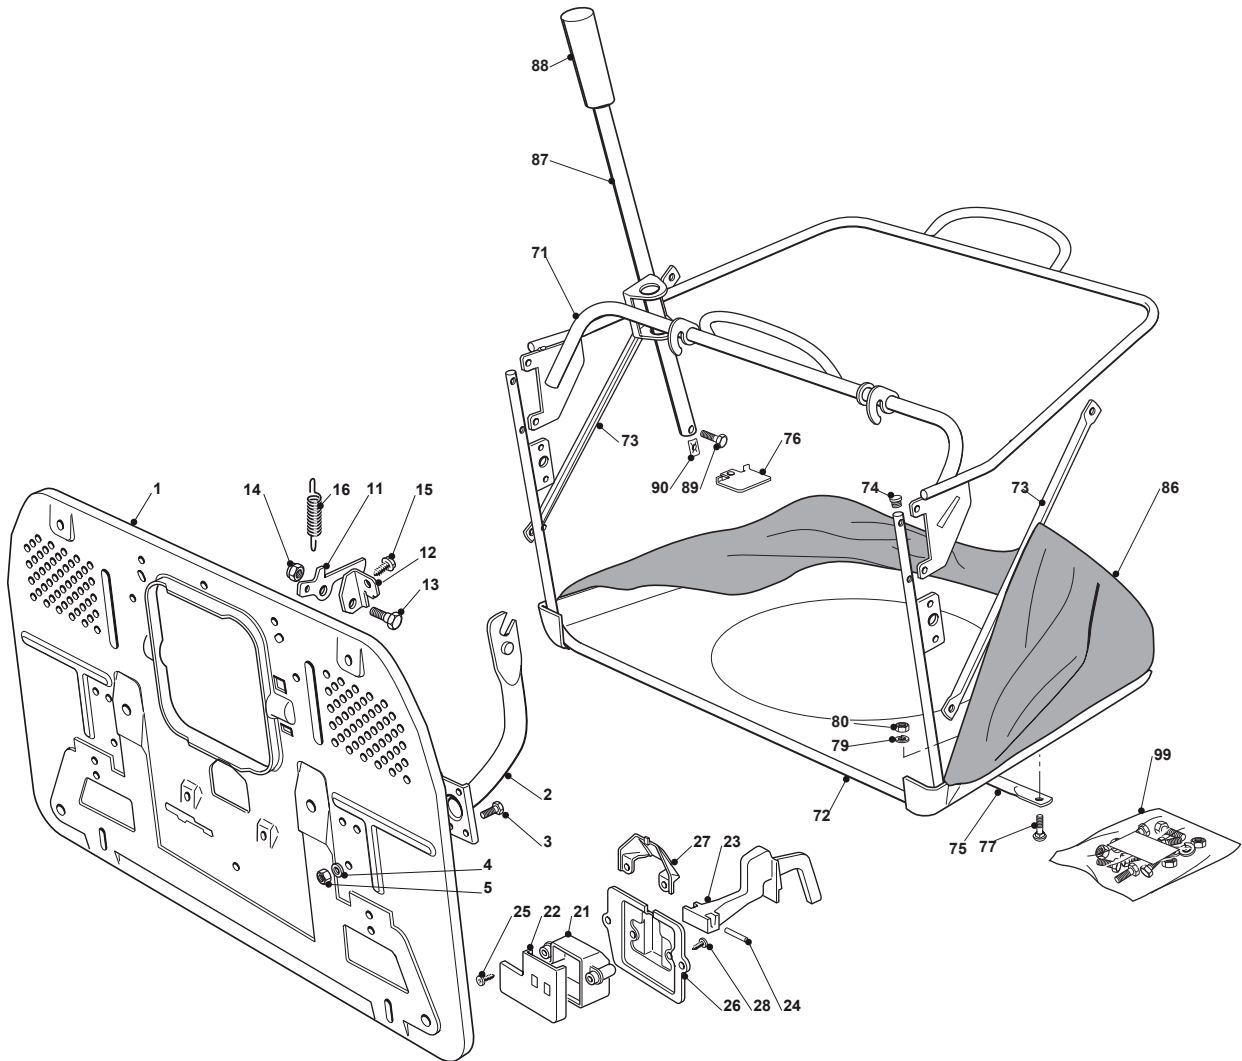

# TS 102 HYDRO

Ride-on 102-122 cm Grass-Catcher with Electrical Lifting

Issue 13 - 2016

Fig.	Q.ty	Part No	Description	Notes
89	1	112788800/0	Screw	
90	1	112157000/0	Nut	
98	1	325120232/0	Cap	
99	1	382180111/0	Outfit, Screws	