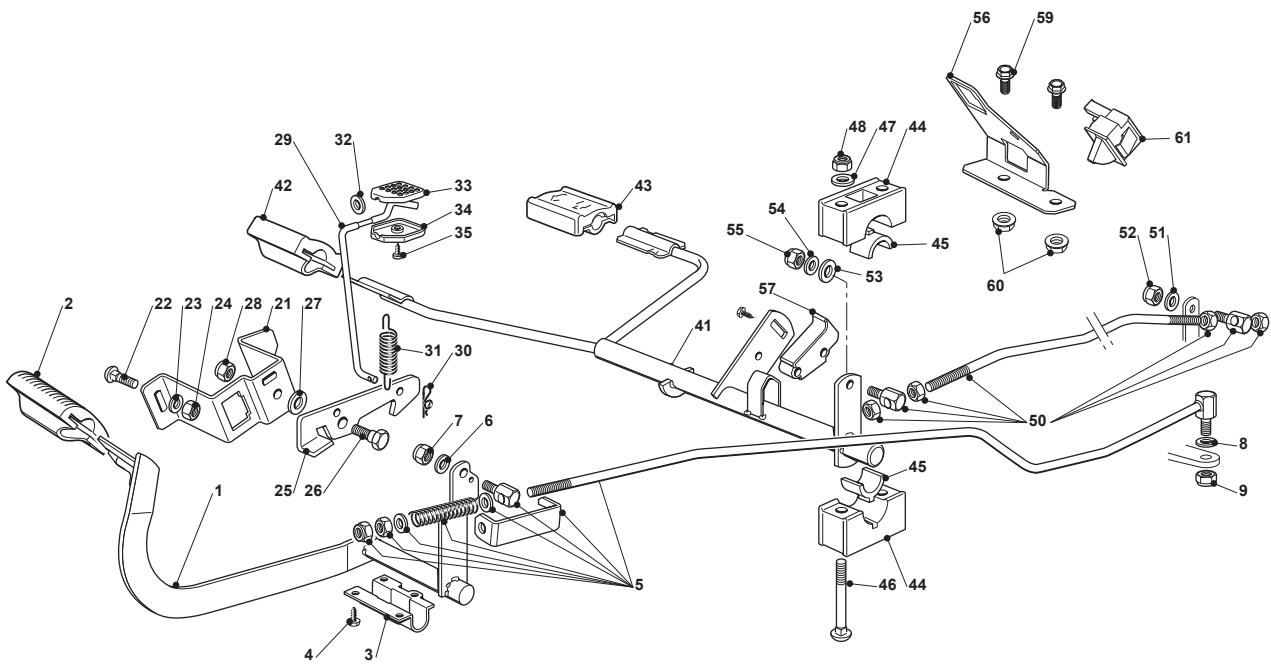

# TS 102 HYDRO

Ride-on 102-122 cm Steering 15"

Issue 13 - 2016

Fig.	Q.ty	Part No	Description	Notes
66	1	122167840/0	Spacer	
67	1	112691200/0	Screw	
68	1	112293201/0	Nut	

Fig.	Q.ty	Part No	Description	Notes
61	1	382394853/OLC	Switch Ass.Y	
1	1	382500011/2	Pedal	
2	1	325110416/0	Clamp Cover	
3	1	325547081/2	Plate	
4	4	112731601/0	Screw	
5	1	382000582/0	Rod	
6	1	112521350/0	Washer	
7	1	112155000/0	Nut	
8	2	112521360/0	Washer	
9	1	112155000/0	Nut	
21	1	325785143/1	Support	
22	2	112815210/0	Screw	
23	1	112523040/0	Washer	
24	2	112154510/0	Nut	
25	1	325253001/0	Hook	
26	1	122524970/2	Fulcrum Pin	
27	1	325670011/0	Antifriction Washer	
28	1	112155000/0	Nut	
31	1	125430213/0	Spring	
36	1	125033034/0	Rod	
37	1	125394509/1	Knob	
38	1	112523020/0	Washer	
41	1	382000391/1	Drive Pedal	
42	1	325110417/0	Clamp Cover Front	
43	1	325110418/0	Clamp Cover Rear	
44	4	325785354/0	Support	
45	4	325034003/0	Brass	
46	4	112815271/0	Screw	
47	4	112523040/0	Washer	
48	4	112154510/0	Nut	
50	1	382000579/0	Rod	
51	1	112523040/0	Washer	
52	1	112154510/0	Nut	
53	1	112521360/0	Washer	
54	1	112523040/0	Washer	
55	1	112154510/0	Nut	
56	1	325785481/0	Micro Switch Bracket	
57	1	325060034/1	Cam	
58	1	112735404/0	Screw	
59	2	112793102/0	Screw	
60	2	112293201/0	Nut	
62	1	119410609/1LC	Micro Switch	
63	2	112735602/0	Screw	
64	2	112581100/0	Grower	
65	2	112290791/0	Nut	
66	2	112735110/0	Screw	
67	1	119410614/0	Microswitch	