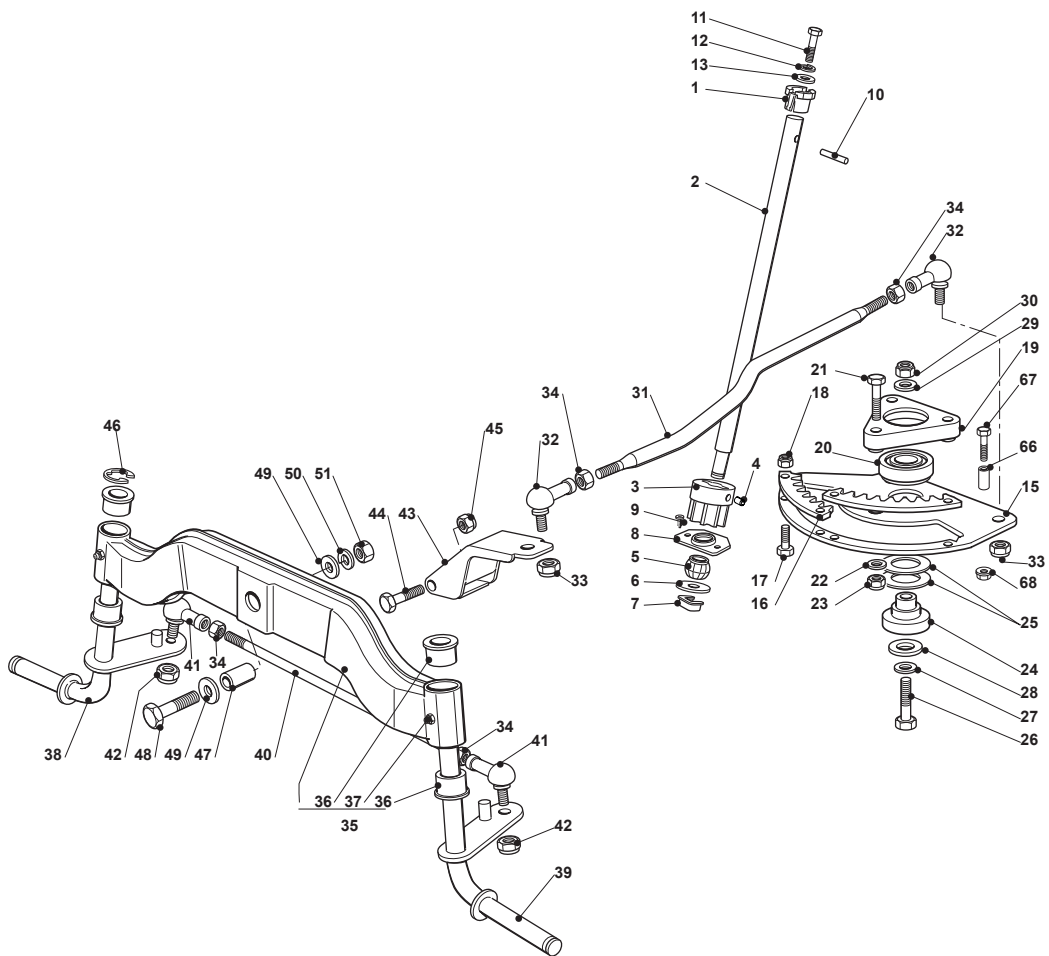

TS 102 HYDRO

Ride-on 102-122 cm Steering 15"

Issue 13 - 2016

Fig.	Q.ty	Part No	Description	Notes
66	1	122167840/0	Spacer	
67	1	112691200/0	Screw	
68	1	112293201/0	Nut