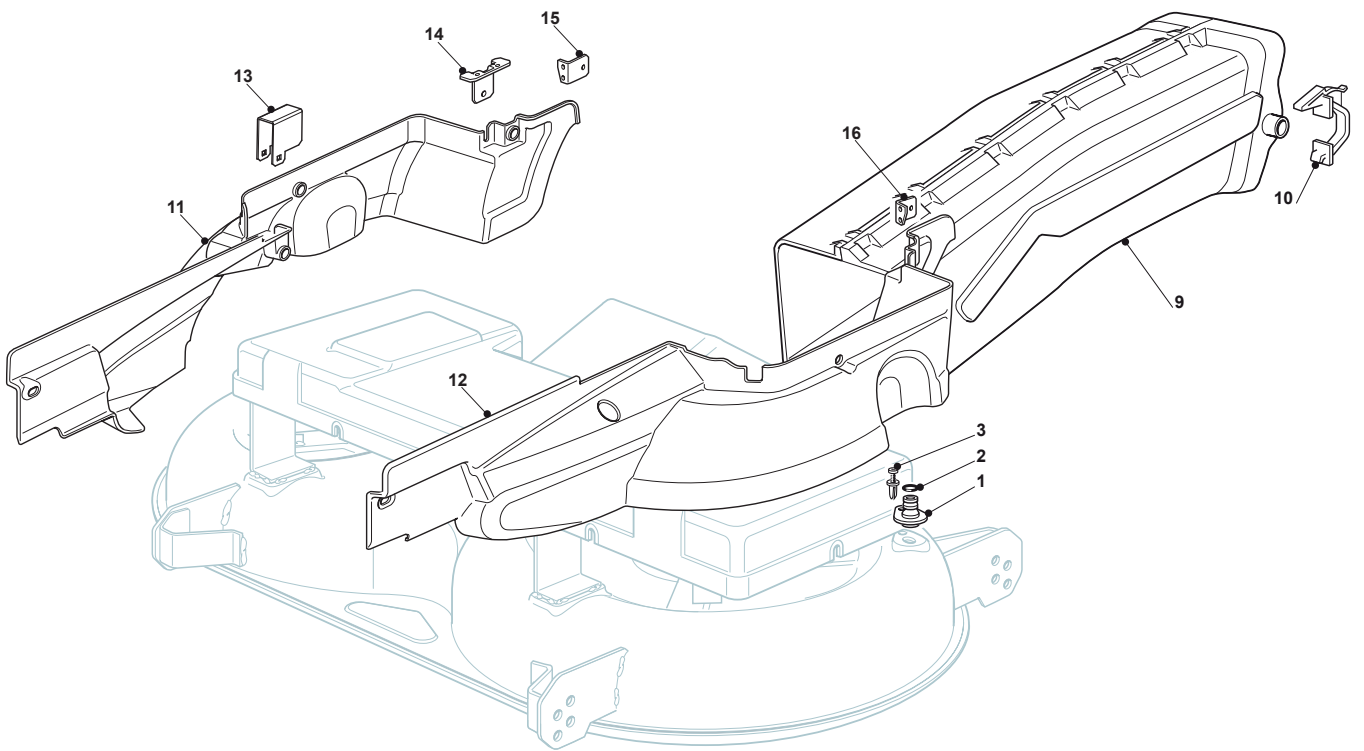

Fig.	Q.ty	Part No	Description	Notes
1	1	382564131/0	Cutting Plate Black	Black
1	1	382564132/0	Cutting Plate Red	Red
1	1	382564133/0	Cutting Plate Yellow	Yellow
1	1	382564153/0	Cutting Plate Grey	Grey
2	2	125033060/0	Washing Cutting Deck Connection	
3	2	119035000/0	Or Ring	
4	2	112500030/0	Rivet	
8	1	382207200/1	Flange Assy	
9	1	382207201/2	Support Shaft Tc	
10	1	125020800/1	Main Blade Shaft	
11	1	125020801/2	Secondary Blade Shaft	
13	4	119216032/0	Bearing	
14	2	325160501/0	Dust Cover Disc	
15	2	112609260/0	Seeger	
16	6	112818700/0	Screw	
17	6	112154210/0	Nut	
18	2	125463200/0	Blade Hub	
19	2	112139100/0	Key, Crankshaft Ø 22	
20	1	182004348/0	Right Mulching Blade	
21	1	182004347/0	Left Blade Mulching, Winged	
22	2	125160503/0	Blade Hub Elastic Disc Lawntr.	
24	1	112735696/0	Screw	
25	1	112735697/1	Screw	
26	2	182700003/0	Anti Scalp Wheel	
27	2	125510072/0	Pin	
28	2	112692050/0	Screw	
29	2	112523060/0	Washer	
30	2	112293201/0	Nut	
31	2	182700004/0	Anti Scalp Wheel	
32	2	125510121/0	Pin	
33	2	122450115/0	Spring	
34	2	112000930/0	Benzing Ring	
41	1	182004341/1	Right Blade, Winged	
42	1	182004340/1	Left Blade, Winged	
51	1	325140100/0	Deflector	
52	2	112815210/0	Screw	
53	2	125038002/1	Bushing	
54	2	112154510/0	Nut	