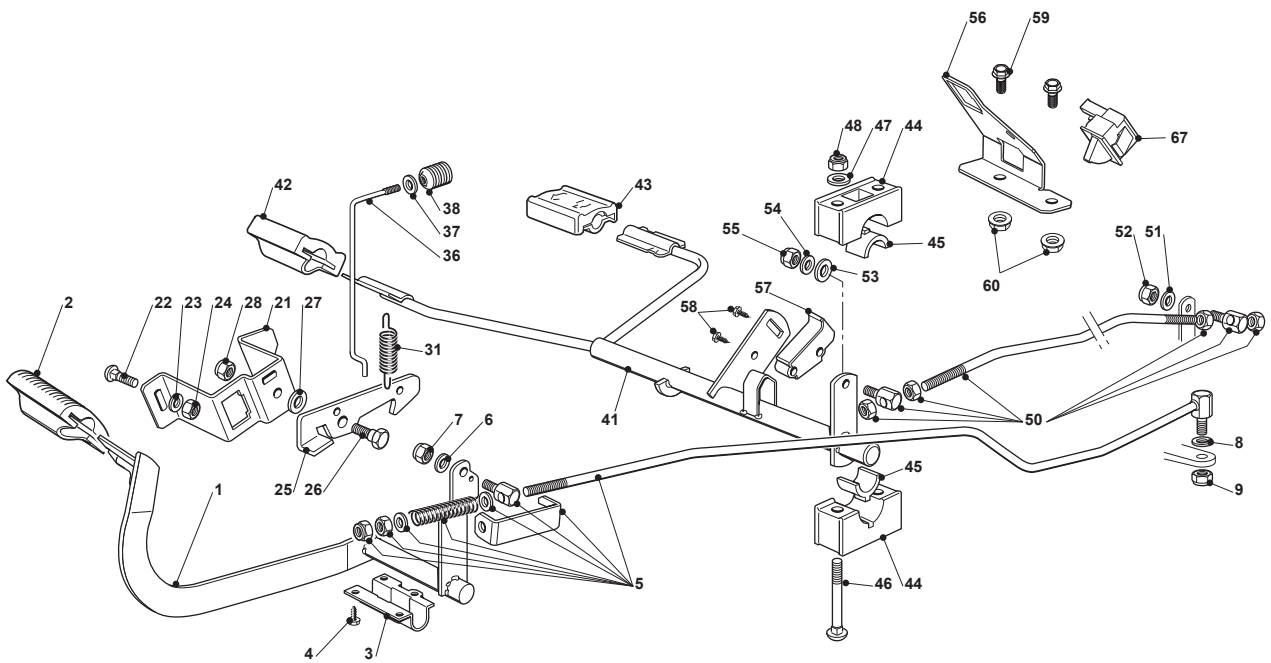

# TS 102 HYDRO

Ride-on 102-122 cm Steering 15"

Issue 13 - 2016

Fig.	Q.ty	Part No	Description	Notes
66	1	122167840/0	Spacer	
67	1	112691200/0	Screw	
68	1	112293201/0	Nut	

Fig.	Q.ty	Part No	Description	Notes
61	1	382394853/OLC	Switch Ass.Y	
1	1	382500011/2	Pedal	
2	1	325110416/0	Clamp Cover	
3	1	325547081/2	Plate	
4	4	112731601/0	Screw	
5	1	382000582/0	Rod	
6	1	112521350/0	Washer	
7	1	112155000/0	Nut	
8	2	112521360/0	Washer	
9	1	112155000/0	Nut	
21	1	325785143/1	Support	
22	2	112815210/0	Screw	
23	1	112523040/0	Washer	
24	2	112154510/0	Nut	
25	1	325253001/0	Hook	
26	1	122524970/2	Fulcrum Pin	
27	1	325670011/0	Antifriction Washer	
28	1	112155000/0	Nut	
31	1	125430213/0	Spring	
36	1	125033034/0	Rod	
37	1	125394509/1	Knob	
38	1	112523020/0	Washer	
41	1	382000391/1	Drive Pedal	
42	1	325110417/0	Clamp Cover Front	
43	1	325110418/0	Clamp Cover Rear	
44	4	325785354/0	Support	
45	4	325034003/0	Brass	
46	4	112815271/0	Screw	
47	4	112523040/0	Washer	
48	4	112154510/0	Nut	
50	1	382000579/0	Rod	
51	1	112523040/0	Washer	
52	1	112154510/0	Nut	
53	1	112521360/0	Washer	
54	1	112523040/0	Washer	
55	1	112154510/0	Nut	
56	1	325785481/0	Micro Switch Bracket	
57	1	325060034/1	Cam	
58	1	112735404/0	Screw	
59	2	112793102/0	Screw	
60	2	112293201/0	Nut	
62	1	119410609/1LC	Micro Switch	
63	2	112735602/0	Screw	
64	2	112581100/0	Grower	
65	2	112290791/0	Nut	
66	2	112735110/0	Screw	
67	1	119410614/0	Microswitch	