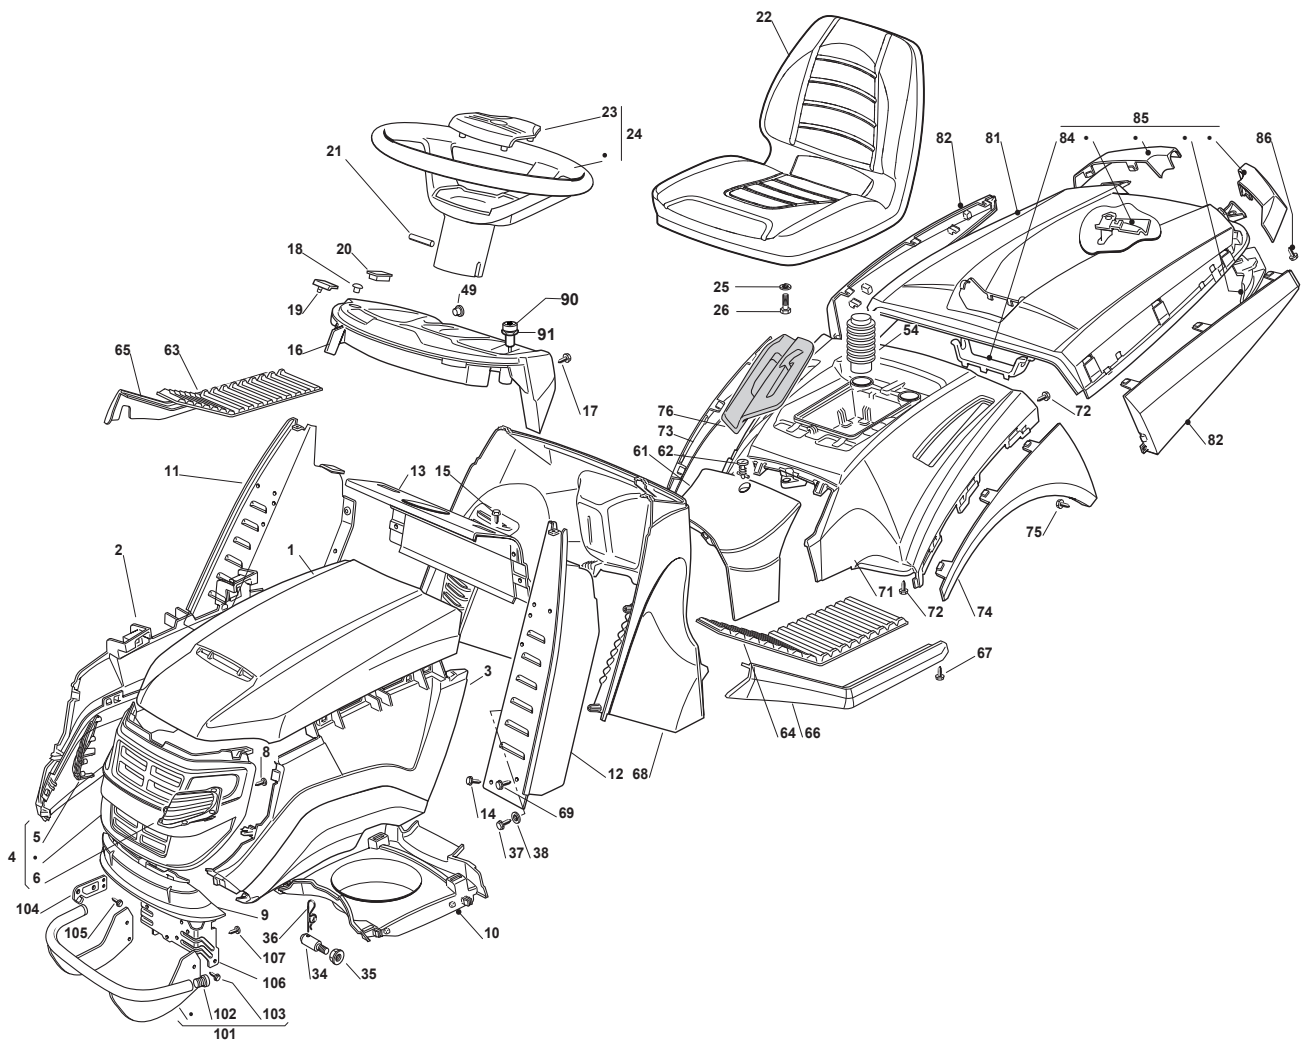

Fig.	Q.ty	Part No	Description	Notes
9	1	325076877/1	Lower Red Hood, Front	
1	1	325076871/0	Upper Engine Hood Red	
2	1	382394620/0	Hood, Right	
3	1	382394621/0	Hood, Left	
4	1	382394628/0	Hood, Front	
5	1	325410881/0	Right Grill	
6	1	325410882/0	Left Grill	
8	6	112735403/0	Screw	
10	1	325108031/0	Conveyor	
11	1	382785022/9	Right Dashboard Support	
12	1	382785021/8	Left Dashboard Support	
13	1	382785137/0	Central Dashboard Support	
14	2	112735110/0	Screw	
15	4	112735110/0	Screw	
16	1	325120248/0	Dashboard, Red	Red
16	1	325120253/0	Dashboard, Black	Black
16	1	325120249/0	Dashboard, Red	Red - Cruise Control
16	1	325120254/0	Dashboard, Black	Black - Cruise Control
17	4	112728440/0	Screw	
18	2	125120200/0	Cap	
19	2	125260000/0	Grommet	
20	1	325120234/0	Cap	
21	1	112620299/0	Elastic Pin	
22	1	125722476/0	Seat	
23	1	325580501/0	Cap	
24	1	125961210/1	Steering Wheel	
25	4	112583500/0	Grower	
26	4	112793102/0	Screw	
34	2	125510068/0	Pin	
35	2	112293201/0	Nut	
36	1	124487998/0	Cotter Pin	
37	2	112731350/0	Screw	
38	2	112521330/0	Washer	
49	1	325120233/0	Cap	
54	2	325737002/0	Hood	
61	1	325110306/0	Cover (Hydro)	
62	1	125580020/2	Stake	
63	1	325110278/1	Right Footboard Cover	
64	1	325110279/0	Left Footboard Cover	
65	1	325599000/0	Right Profile Grey	
66	1	325599001/0	Left Profil	
67	6	112731580/0	Screw	
68	1	325785228/1	Dashboard Support	
69	7	112735403/0	Screw	
71	1	325109744/0	Red Wheels Cover	
72	4	112735402/0	Screw	
73	1	325109747/0	Wheels Cover	
74	1	325109748/0	Left Wheel Cover	
75	2	112728686/0	Screw	
76	1	325207129/0	Cover, Can Holder Tcx Hydro Black	
81	1	325110302/0	Red Grass-Catcher Cover	