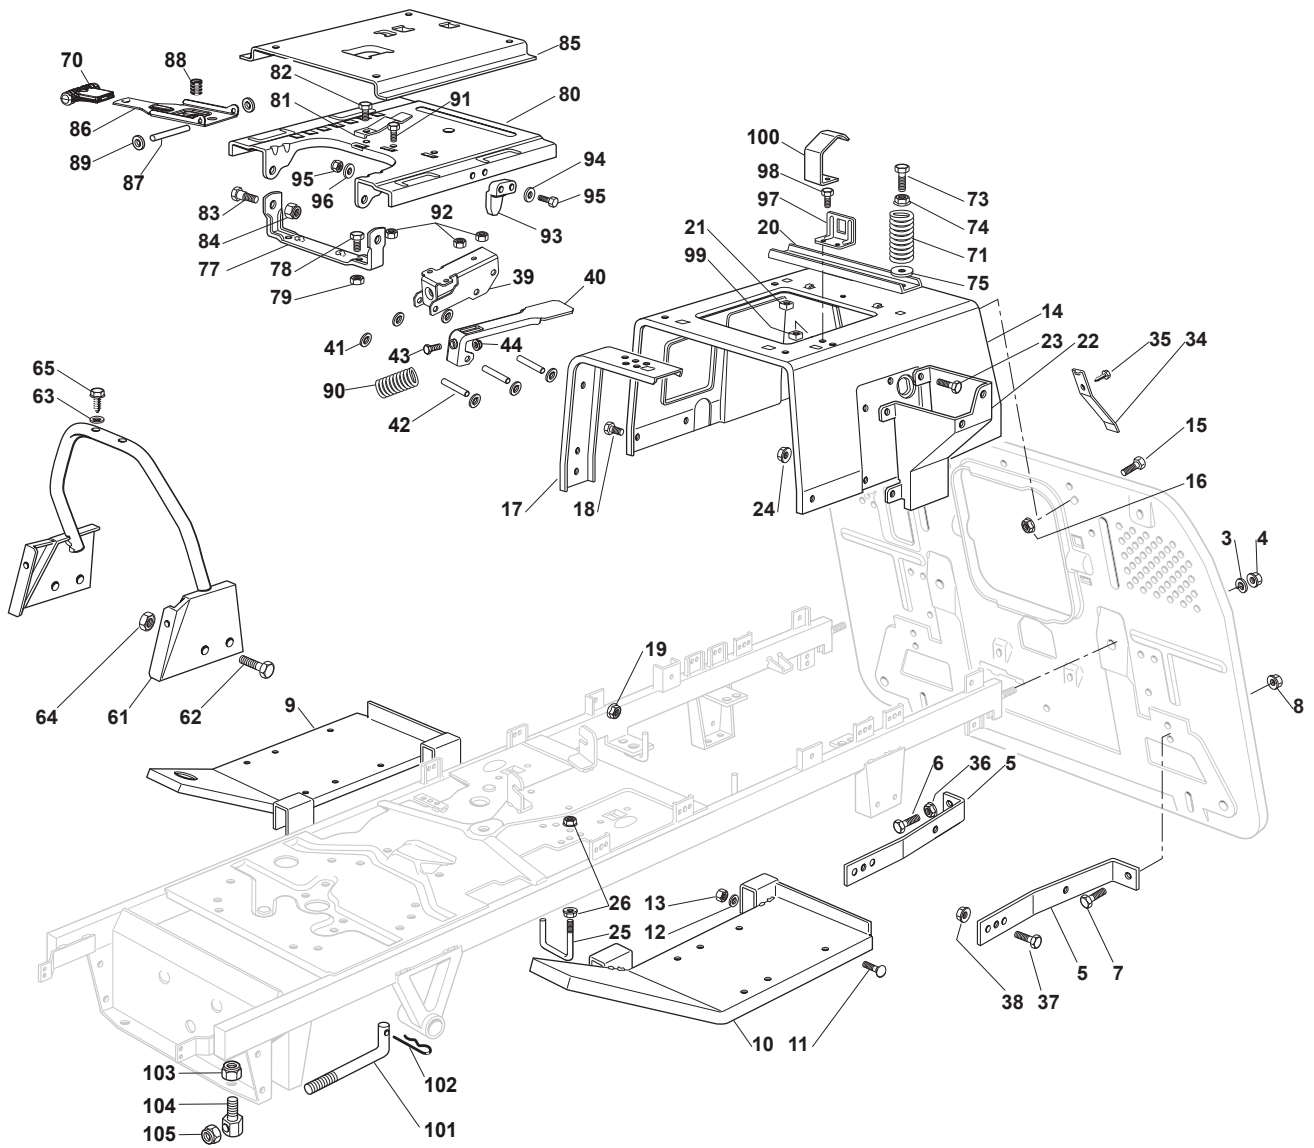

Fig.	Q.ty	Part No	Description	Notes
83	2	122524970/2	Fulcrum Pin	
84	2	112155010/0	Nut	
85	1	325785147/2	Seat Support	
86	1	325318109/1	Stop Lever	
87	1	125510000/0	Pin	
88	1	125430202/1	Spring	
89	2	112604897/0	Elastic Washer	
90	1	125430285/0	Spring	
91	1	112789000/0	Screw	
92	1	112154330/0	Nut	
93	1	325060049/0	Seat Switch Cam	
94	2	112815050/0	Screw	
95	4	112521320/0	Washer	
96	2	112154330/0	Nut	
97	1	325755025/1	Bracket	
98	2	112735110/0	Screw	
99	2	112437502/0	Plate	
100	1	325430255/0	Spring	
101	2	125510119/0	Tie Rod	
102	2	124487997/0	Cotter Pin	
103	2	112155000/0	Nut	
104	2	125510040/1	Pin	
105	2	112155000/0	Nut	

Fig.	Q.ty	Part No	Description	Notes
82	1	112731580/0	Screw	
83	2	122524970/2	Fulcrum Pin	
84	2	112155010/0	Nut	
85	1	325785147/2	Seat Support	
86	1	325318303/0	Stop Lever	
87	1	125510000/0	Pin	
88	1	125430202/1	Spring	
89	2	112604897/0	Elastic Washer	
90	1	125430285/0	Spring	
91	1	112789000/0	Screw	
92	1	112154330/0	Nut	
93	1	325060049/0	Seat Switch Cam	
94	2	112815050/0	Screw	
95	4	112521320/0	Washer	
96	2	112154330/0	Nut	
97	1	325755025/1	Bracket	
98	2	112735110/0	Screw	
99	2	112437502/0	Plate	
100	1	325430255/0	Spring	
101	2	125510119/0	Tie Rod	
102	2	124487997/0	Cotter Pin	
103	2	112155000/0	Nut	
104	2	125510040/1	Pin	
105	2	112155000/0	Nut	