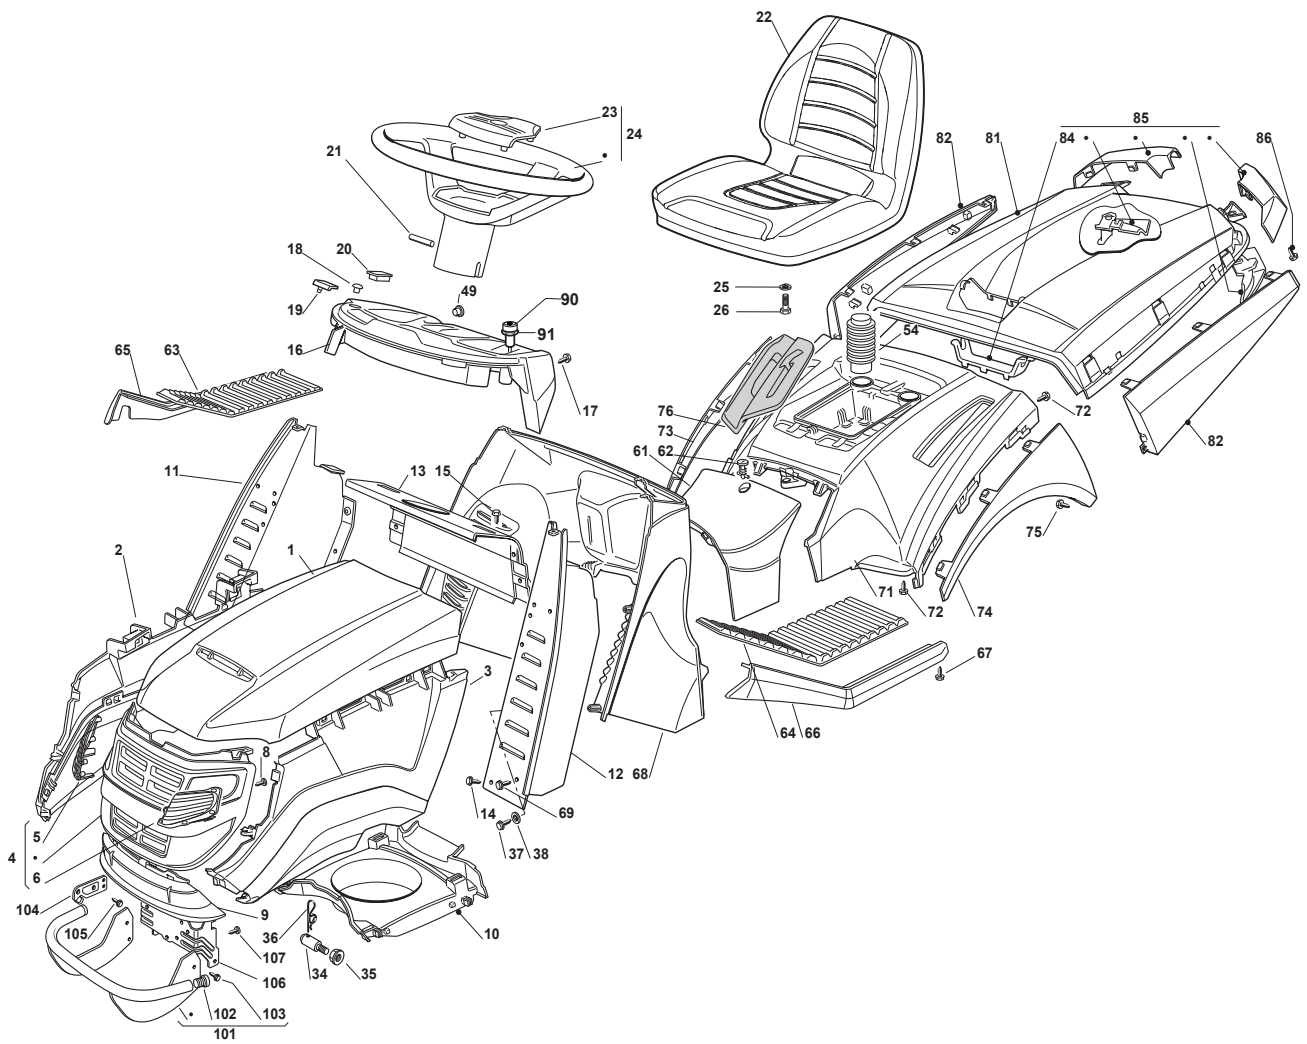

Fig.	Q.ty	Part No	Description	Notes
9	1	325076877/1	Lower Red Hood, Front	
1	1	325076871/0	Upper Engine Hood Red	
2	1	382394620/0	Hood, Right	
3	1	382394621/0	Hood, Left	
4	1	382394628/0	Hood, Front	
5	1	325410881/0	Right Grill	
6	1	325410882/0	Left Grill	
8	6	112735403/0	Screw	
10	1	325108031/0	Conveyor	
11	1	382785022/9	Right Dashboard Support	
12	1	382785021/8	Left Dashboard Support	
13	1	382785137/0	Central Dashboard Support	
14	2	112735110/0	Screw	
15	4	112735110/0	Screw	
16	1	325120248/0	Dashboard, Red	Red
16	1	325120253/0	Dashboard, Black	Black
16	1	325120249/0	Dashboard, Red	Red - Cruise Control
16	1	325120254/0	Dashboard, Black	Black - Cruise Control
17	4	112728440/0	Screw	
18	2	125120200/0	Cap	
19	2	125260000/0	Grommet	
20	1	325120234/0	Cap	
21	1	112620299/0	Elastic Pin	
22	1	125722476/0	Seat	
23	1	325580501/0	Cap	
24	1	125961210/1	Steering Wheel	
25	4	112583500/0	Grower	
26	4	112793102/0	Screw	
34	2	125510068/0	Pin	
35	2	112293201/0	Nut	
36	1	124487998/0	Cotter Pin	
37	2	112731350/0	Screw	
38	2	112521330/0	Washer	
49	1	325120233/0	Cap	
54	2	325737002/0	Hood	
61	1	325110306/0	Cover (Hydro)	
62	1	125580020/2	Stake	
63	1	325110278/1	Right Footboard Cover	
64	1	325110279/0	Left Footboard Cover	
65	1	325599000/0	Right Profile Grey	
66	1	325599001/0	Left Profil	
67	6	112731580/0	Screw	
68	1	325785228/1	Dashboard Support	
69	7	112735403/0	Screw	
71	1	325109744/0	Red Wheels Cover	
72	4	112735402/0	Screw	
73	1	325109747/0	Wheels Cover	
74	1	325109748/0	Left Wheel Cover	
75	2	112728686/0	Screw	
76	1	325207129/0	Cover, Can Holder Tcx Hydro Black	
81	1	325110302/0	Red Grass-Catcher Cover