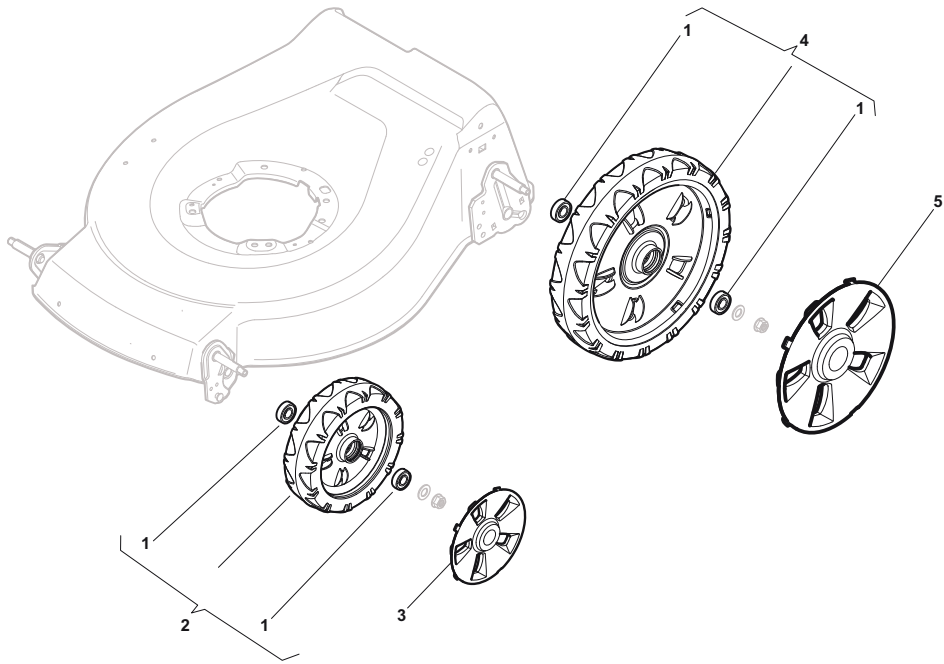

NTL 534 WSBQ + SPEED VARIATOR

Petrol Lawn Mower Handle, Upper Part

Issue 45 - 2016

Fig.	Q.ty	Part No	Description	Notes
1	1	381007574/0	Handle, Upper Part	(for STEPLESS Variator)
2	1	122430313/0	Guide Spring	
3	1	112521330/0	Washer	
4	1	112154510/0	Nut	
5	1	118390020/0	Conduit Clip	
6	1	181030053/0	Cable, Thread Engine Brake	
7	1	322545204/0	Fulcrum Pin	
8	1	122041966/0	Bushing	
9	1	181003300/1	Lever, Engine Brake	
10	1	381030092/1	Cable Rear Drive	
11	1	122041966/0	Bushing	
12	1	181003301/0	Drive Control Lever	
13	1	122291050/0	Handgrip Black	

NTL 534 WSBQ + SPEED VARIATOR

Petrol Lawn Mower Roller

Issue 45 - 2016

Fig.	Q.ty	Part No	Description	Notes
1	2	112608600/0	Seeger	
2	2	119216035/0	Bearing	
3	2	122753000/0	Pin	
4	1	181003096/3	Gear Box	
5	1	122033285/0	Adjustment Rod	
6	1	122601932/0	Pulley	
7	1	112645700/0	Elastic Pin	
8	1	135064010/0	Belt	
9	1	322675113/0	Washer	
10	1	112154510/0	Nut	
11	1	112791011/0	Screw	
12	1	322806625/2	Support	
13	1	112292102/0	Nut	
14	1	112689500/0	Screw	
15	1	112523050/0	Washer	
16	1	122601915/0	Pulley	
17	1	322806623/0	Pulley Support	
18	1	122671656/0	Washer	
19	1	112154510/0	Nut	
20	1	112674700/0	Screw	
21	1	112523050/0	Washer	
22	1	122601914/0	Pulley	
23	1	112154510/0	Nut	