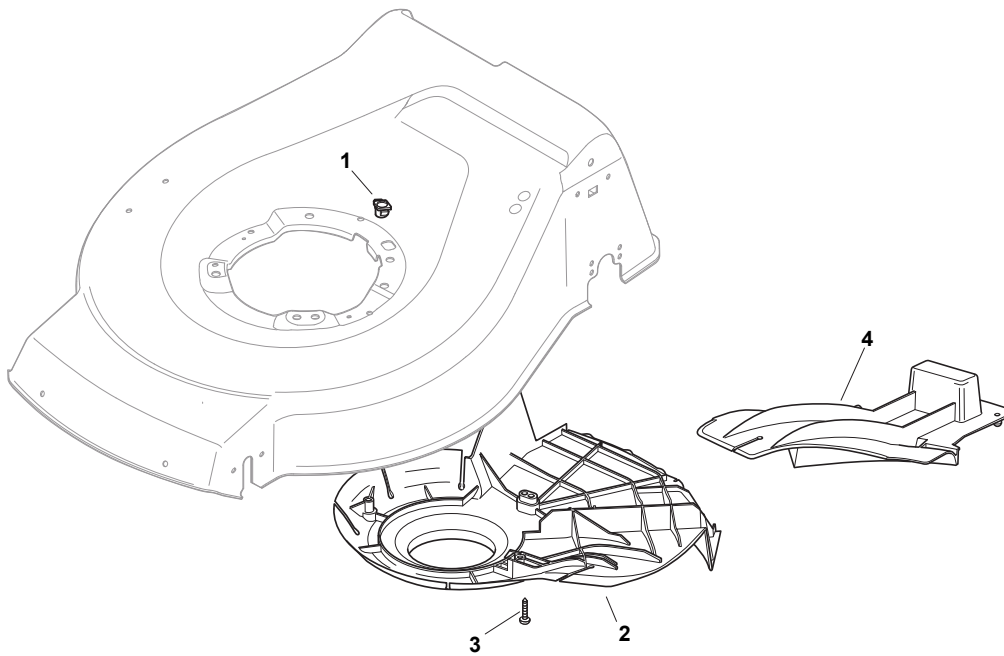

NTL 534 WSBQ + SPEED VARIATOR

Petrol Lawn Mower Protection, Belt

Issue 45 - 2016

Fig.	Q.ty	Part No	Description	Notes
1	1	322291150/0	Rubber Insert	
2	1	322060197/3	Belt Protection	
3	3	112728531/0	Screw	
4	1	122140222/0	Mulching Deflector