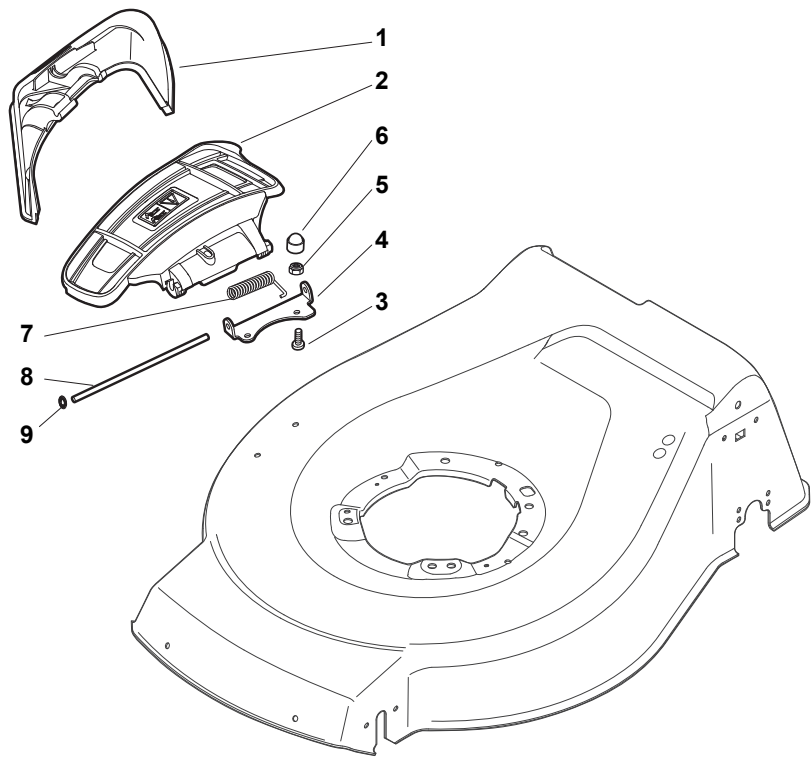

NTL 534 WSBQ + SPEED VARIATOR

Petrol Lawn Mower Ejection-Guard

Issue 45 - 2016

Fig.	Q.ty	Part No	Description	Notes
1	1	322108295/1	Side Ejection Conveyor	
2	1	322600313/0	Ejection Guard	
3	2	112727803/0	Screw	
4	1	322806639/0	Fulcrum Pin	
5	2	112154510/0	Nut	
6	2	118203853/0	Cap	
7	1	122450456/0	Spring	
8	1	122517869/1	Pin	
9	2	112604896/0	Crown Fastener