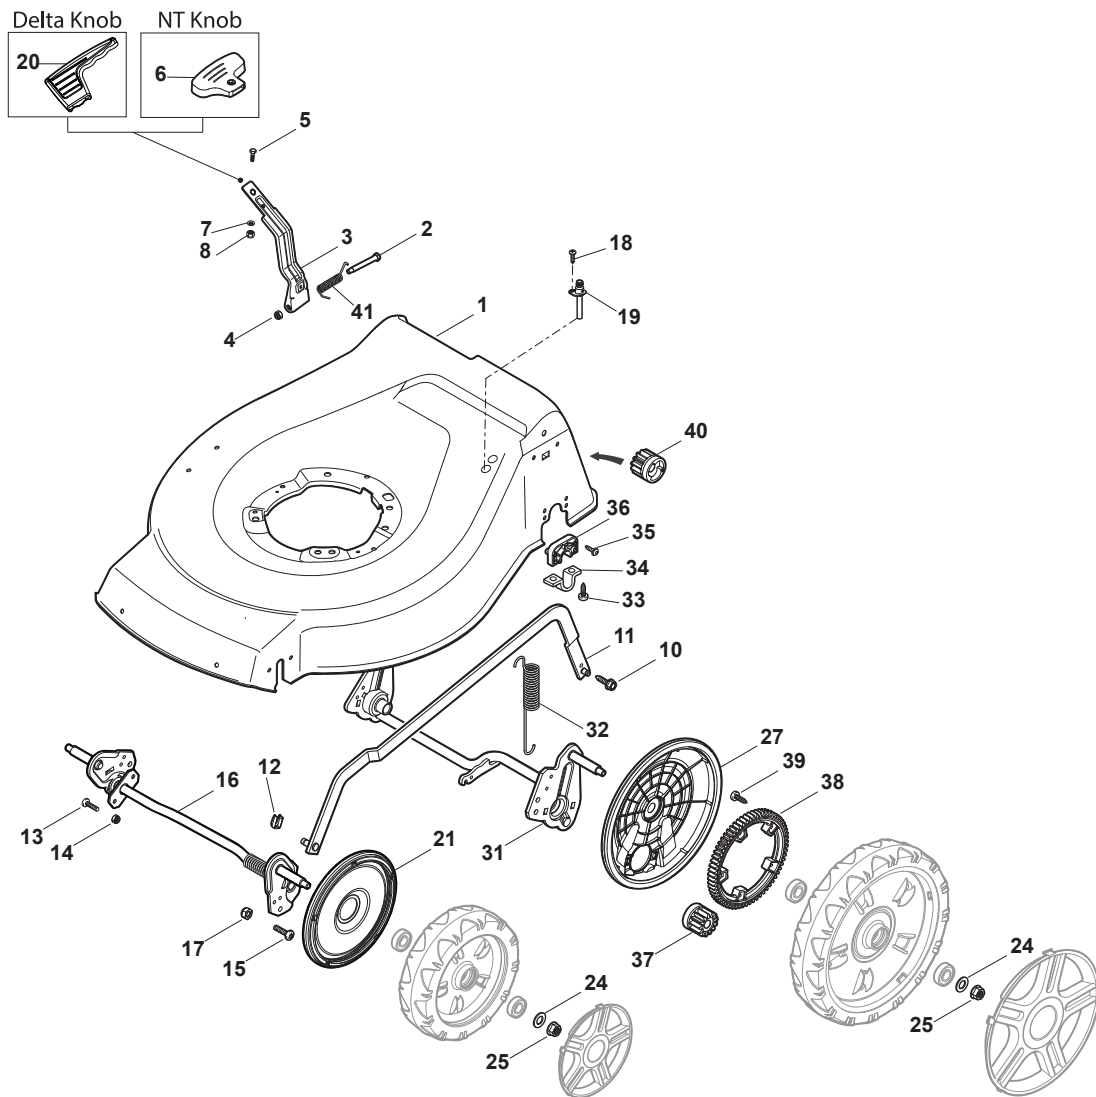

THIS INFORMATION IS NOT INTENDED FOR SALE OR RESALE, AND THIS NOTICE MUST REMAIN ON ALL COPIES.

NTL 534 WSBQ + SPEED VARIATOR

Petrol Lawn Mower Deck And Height Adjusting

Issue 45 - 2016

Fig.	Q.ty	Part No	Description	Notes
1	1	381004542/0	Red Deck	
2	1	122534131/0	Pin	
3	1	381003398/0	Lever, Height Adjustment	Galvanized - Black
3	1	381003399/0	Lever, Height Adjustment	Galvanized - White
4	1	112154510/0	Nut	
5	1	112788512/0	Screw	
6	1	322394503/0	Knob	NT Knob
7	1	112521310/0	Washer	
8	1	112150000/0	Nut	
10	1	122943013/0	Screw	
11	1	381002032/0	Rod, Height Adjustment	
12	1	112436051/0	Plate	
13	3	112727803/0	Screw	
14	1	381003351/0	Wheels Adjusting Lever	
15	1	112727801/0	Screw	
16	1	381002887/1	Front Wheel Axle	
17	1	112154510/0	Nut	
18	1	112728450/0	Screw	
19	1	322034002/0	Washing Connection	
20	1	322394522/0	Knob	Delta Knob
21	2	322600145/0	Protection, Wheel	
24	4	112521350/0	Washer	
25	4	112155000/0	Nut	
27	2	322600208/0	Protection, Wheel	
31	1	381302835/1	Axle, Rear Wheels	
32	1	122450460/0	Spring	
33	4	112728697/0	Screw	
34	2	322545152/0	Plate	
35	4	112728697/0	Screw	
36	2	322785304/1	Support	
37	1	122570134/0	Left Pinion	
38	2	322120115/0	Wheels Crown	
39	6	112728706/0	Screw	
40	1	122570133/0	Right Pinion	
41	1	122446192/0	Spring	

NTL 534 WSBQ + SPEED VARIATOR

Petrol Lawn Mower Handle, Upper Part

Issue 45 - 2016

Fig.	Q.ty	Part No	Description	Notes
1	1	381007574/0	Handle, Upper Part	(for STEPLESS Variator)
2	1	122430313/0	Guide Spring	
3	1	112521330/0	Washer	
4	1	112154510/0	Nut	
5	1	118390020/0	Conduit Clip	
6	1	181030053/0	Cable, Thread Engine Brake	
7	1	322545204/0	Fulcrum Pin	
8	1	122041966/0	Bushing	
9	1	181003300/1	Lever, Engine Brake	
10	1	381030092/1	Cable Rear Drive	
11	1	122041966/0	Bushing	
12	1	181003301/0	Drive Control Lever	
13	1	122291050/0	Handgrip Black	