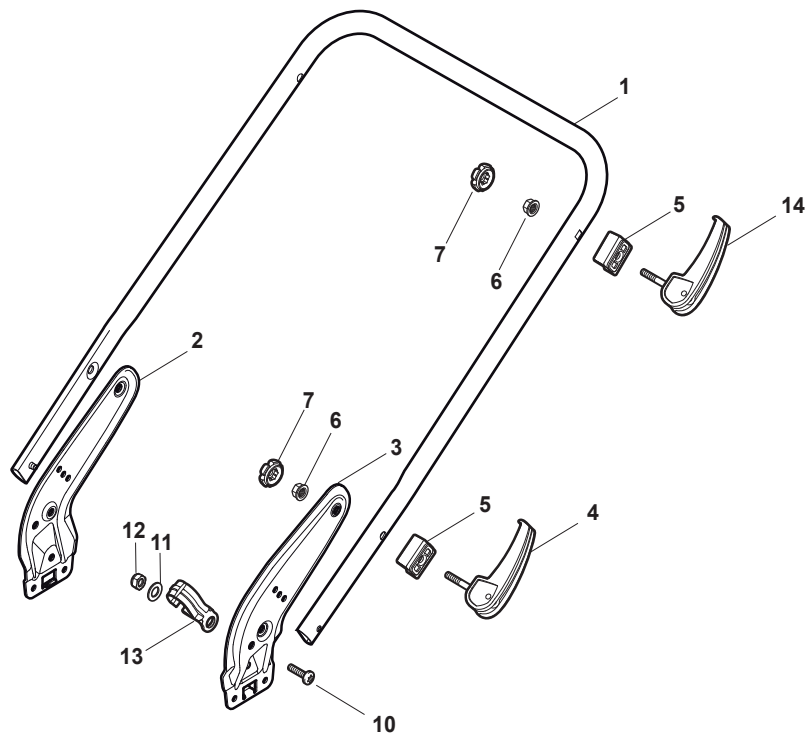

THIS INFORMATION IS NOT INTENDED FOR SALE OR RESALE, AND THIS NOTICE MUST REMAIN ON ALL COPIES.

NTL 534 WSBQ + SPEED VARIATOR

Petrol Lawn Mower Deck And Height Adjusting

Issue 45 - 2016

Fig.	Q.ty	Part No	Description	Notes
1	1	381004542/0	Red Deck	
2	1	122534131/0	Pin	
3	1	381003398/0	Lever, Height Adjustment	Galvanized - Black
3	1	381003399/0	Lever, Height Adjustment	Galvanized - White
4	1	112154510/0	Nut	
5	1	112788512/0	Screw	
6	1	322394503/0	Knob	NT Knob
7	1	112521310/0	Washer	
8	1	112150000/0	Nut	
10	1	122943013/0	Screw	
11	1	381002032/0	Rod, Height Adjustment	
12	1	112436051/0	Plate	
13	3	112727803/0	Screw	
14	1	381003351/0	Wheels Adjusting Lever	
15	1	112727801/0	Screw	
16	1	381002887/1	Front Wheel Axle	
17	1	112154510/0	Nut	
18	1	112728450/0	Screw	
19	1	322034002/0	Washing Connection	
20	1	322394522/0	Knob	Delta Knob
21	2	322600145/0	Protection, Wheel	
24	4	112521350/0	Washer	
25	4	112155000/0	Nut	
27	2	322600208/0	Protection, Wheel	
31	1	381302835/1	Axle, Rear Wheels	
32	1	122450460/0	Spring	
33	4	112728697/0	Screw	
34	2	322545152/0	Plate	
35	4	112728697/0	Screw	
36	2	322785304/1	Support	
37	1	122570134/0	Left Pinion	
38	2	322120115/0	Wheels Crown	
39	6	112728706/0	Screw	
40	1	122570133/0	Right Pinion	
41	1	122446192/0	Spring	

NTL 534 WSBQ + SPEED VARIATOR

Petrol Lawn Mower Handle, Upper Part

Issue 45 - 2016

Fig.	Q.ty	Part No	Description	Notes
1	1	381007574/0	Handle, Upper Part	(for STEPLESS Variator)
2	1	122430313/0	Guide Spring	
3	1	112521330/0	Washer	
4	1	112154510/0	Nut	
5	1	118390020/0	Conduit Clip	
6	1	181030053/0	Cable, Thread Engine Brake	
7	1	322545204/0	Fulcrum Pin	
8	1	122041966/0	Bushing	
9	1	181003300/1	Lever, Engine Brake	
10	1	381030092/1	Cable Rear Drive	
11	1	122041966/0	Bushing	
12	1	181003301/0	Drive Control Lever	
13	1	122291050/0	Handgrip Black	