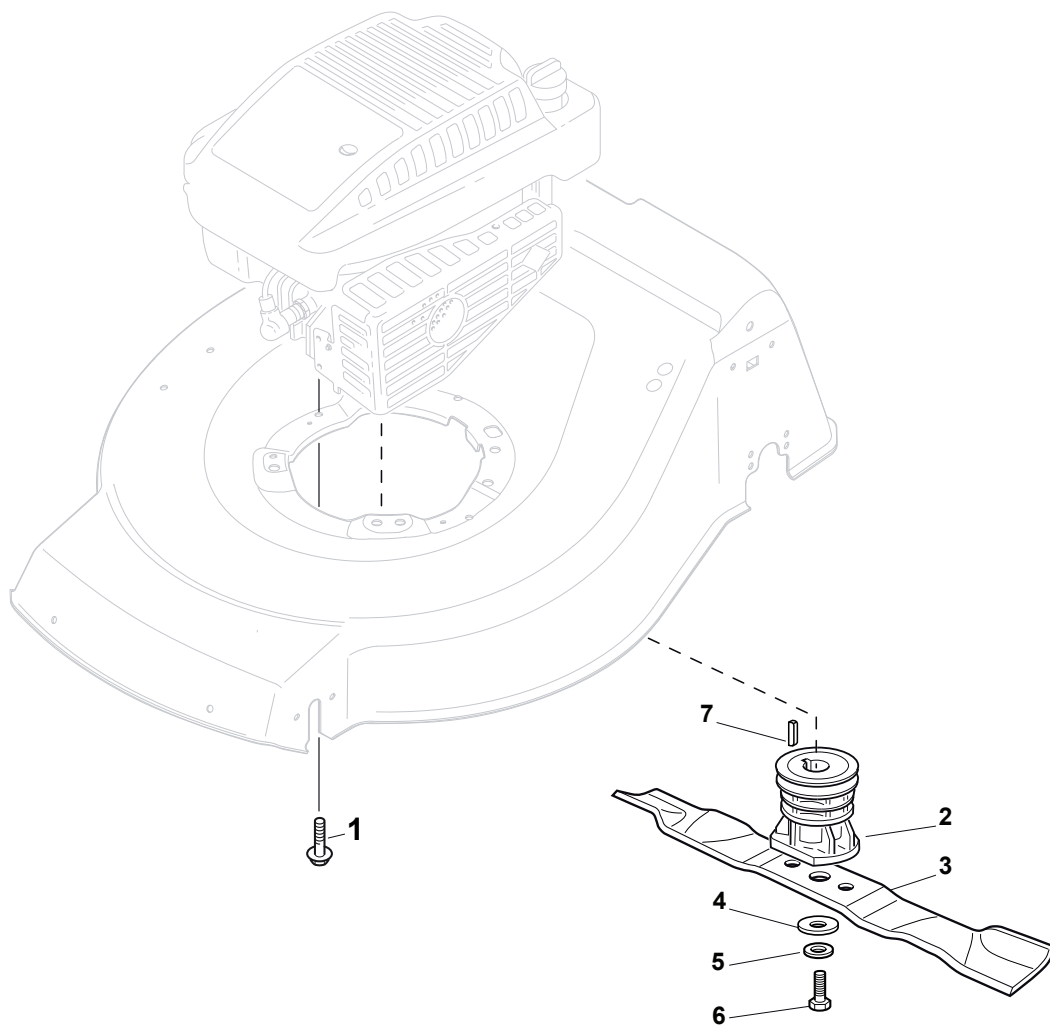

NTL 534 WSBQ + SPEED VARIATOR

Petrol Lawn Mower Ejection-Guard

Issue 45 - 2016

Fig.	Q.ty	Part No	Description	Notes
1	1	322108295/1	Side Ejection Conveyor	
2	1	322600313/0	Ejection Guard	
3	2	112727803/0	Screw	
4	1	322806639/0	Fulcrum Pin	
5	2	112154510/0	Nut	
6	2	118203853/0	Cap	
7	1	122450456/0	Spring	
8	1	122517869/1	Pin	
9	2	112604896/0	Crown Fastener	