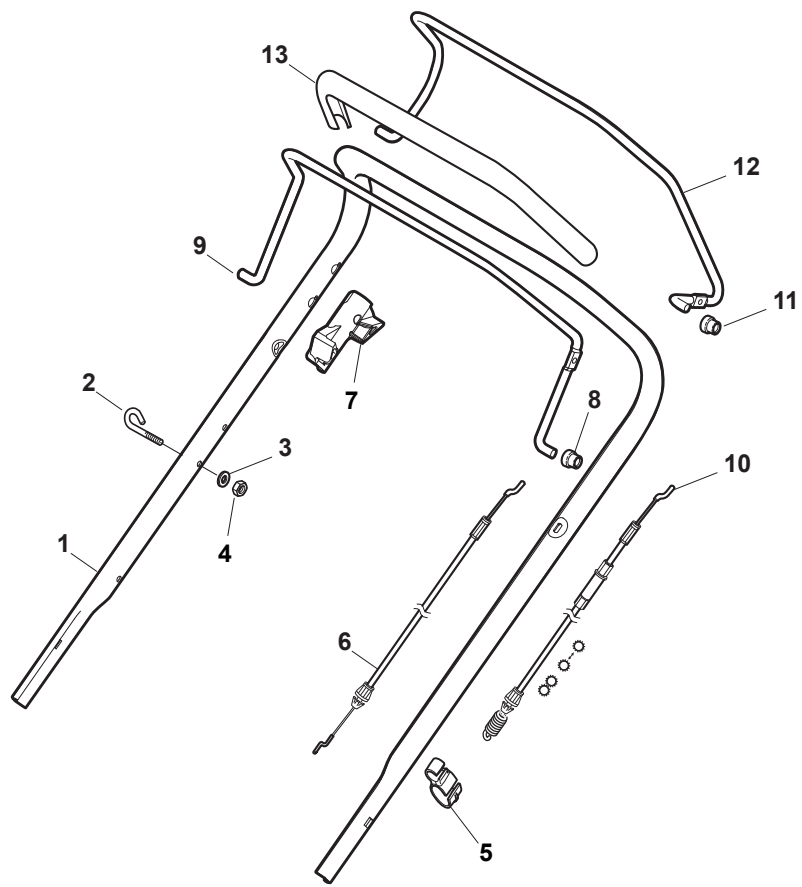

THIS INFORMATION IS NOT INTENDED FOR SALE OR RESALE, AND THIS NOTICE MUST REMAIN ON ALL COPIES.

NTL 534 WSBQ + SPEED VARIATOR

Petrol Lawn Mower Deck And Height Adjusting

Issue 45 - 2016

Fig.	Q.ty	Part No	Description	Notes
1	1	381004542/0	Red Deck	
2	1	122534131/0	Pin	
3	1	381003398/0	Lever, Height Adjustment	Galvanized - Black
3	1	381003399/0	Lever, Height Adjustment	Galvanized - White
4	1	112154510/0	Nut	
5	1	112788512/0	Screw	
6	1	322394503/0	Knob	NT Knob
7	1	112521310/0	Washer	
8	1	112150000/0	Nut	
10	1	122943013/0	Screw	
11	1	381002032/0	Rod, Height Adjustment	
12	1	112436051/0	Plate	
13	3	112727803/0	Screw	
14	1	381003351/0	Wheels Adjusting Lever	
15	1	112727801/0	Screw	
16	1	381002887/1	Front Wheel Axle	
17	1	112154510/0	Nut	
18	1	112728450/0	Screw	
19	1	322034002/0	Washing Connection	
20	1	322394522/0	Knob	Delta Knob
21	2	322600145/0	Protection, Wheel	
24	4	112521350/0	Washer	
25	4	112155000/0	Nut	
27	2	322600208/0	Protection, Wheel	
31	1	381302835/1	Axle, Rear Wheels	
32	1	122450460/0	Spring	
33	4	112728697/0	Screw	
34	2	322545152/0	Plate	
35	4	112728697/0	Screw	
36	2	322785304/1	Support	
37	1	122570134/0	Left Pinion	
38	2	322120115/0	Wheels Crown	
39	6	112728706/0	Screw	
40	1	122570133/0	Right Pinion	
41	1	122446192/0	Spring	

NTL 534 WSBQ + SPEED VARIATOR

Petrol Lawn Mower Handle, Lower Part

Issue 45 - 2016

Fig.	Q.ty	Part No	Description	Notes
1	1	381006719/0	Handle Lower Part	
2	1	381005149/0	Right Bracket	Black
3	1	381005151/0	Left Bracket	Black
4	4	381003253/0	Handle	
5	4	322680016/0	Washer	
6	4	122131750/0	Nut	
7	4	322399835/0	Knob	
10	2	112760605/0	Screw	
11	2	125038002/1	Bushing	
12	2	112155000/0	Nut	
13	1	322192156/0	Clip	
14	2	381103350/0	Handle	