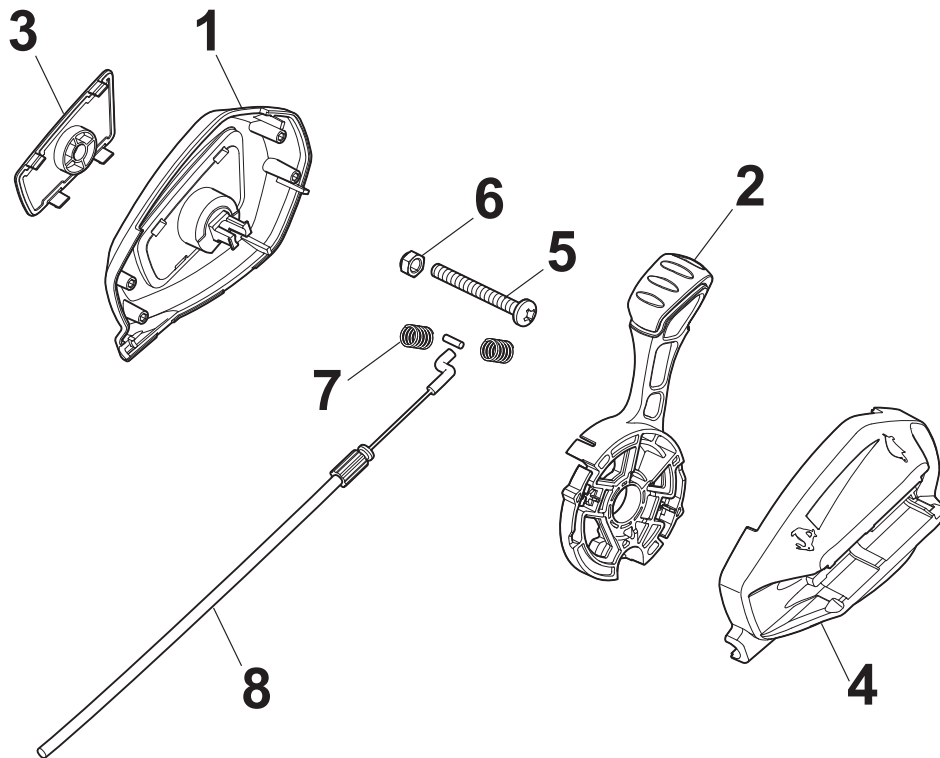

THIS INFORMATION IS NOT INTENDED FOR SALE OR RESALE, AND THIS NOTICE MUST REMAIN ON ALL COPIES.

NTL 534 WSBQ + SPEED VARIATOR

Petrol Lawn Mower Deck And Height Adjusting

Issue 45 - 2016

Fig.	Q.ty	Part No	Description	Notes
1	1	381004542/0	Red Deck	
2	1	122534131/0	Pin	
3	1	381003398/0	Lever, Height Adjustment	Galvanized - Black
3	1	381003399/0	Lever, Height Adjustment	Galvanized - White
4	1	112154510/0	Nut	
5	1	112788512/0	Screw	
6	1	322394503/0	Knob	NT Knob
7	1	112521310/0	Washer	
8	1	112150000/0	Nut	
10	1	122943013/0	Screw	
11	1	381002032/0	Rod, Height Adjustment	
12	1	112436051/0	Plate	
13	3	112727803/0	Screw	
14	1	381003351/0	Wheels Adjusting Lever	
15	1	112727801/0	Screw	
16	1	381002887/1	Front Wheel Axle	
17	1	112154510/0	Nut	
18	1	112728450/0	Screw	
19	1	322034002/0	Washing Connection	
20	1	322394522/0	Knob	Delta Knob
21	2	322600145/0	Protection, Wheel	
24	4	112521350/0	Washer	
25	4	112155000/0	Nut	
27	2	322600208/0	Protection, Wheel	
31	1	381302835/1	Axle, Rear Wheels	
32	1	122450460/0	Spring	
33	4	112728697/0	Screw	
34	2	322545152/0	Plate	
35	4	112728697/0	Screw	
36	2	322785304/1	Support	
37	1	122570134/0	Left Pinion	
38	2	322120115/0	Wheels Crown	
39	6	112728706/0	Screw	
40	1	122570133/0	Right Pinion	
41	1	122446192/0	Spring	

NTL 534 WSBQ + SPEED VARIATOR

Petrol Lawn Mower Handle, Upper Part

Issue 45 - 2016

Fig.	Q.ty	Part No	Description	Notes
1	1	381007574/0	Handle, Upper Part	(for STEPLESS Variator)
2	1	122430313/0	Guide Spring	
3	1	112521330/0	Washer	
4	1	112154510/0	Nut	
5	1	118390020/0	Conduit Clip	
6	1	181030053/0	Cable, Thread Engine Brake	
7	1	322545204/0	Fulcrum Pin	
8	1	122041966/0	Bushing	
9	1	181003300/1	Lever, Engine Brake	
10	1	381030092/1	Cable Rear Drive	
11	1	122041966/0	Bushing	
12	1	181003301/0	Drive Control Lever	
13	1	122291050/0	Handgrip Black	