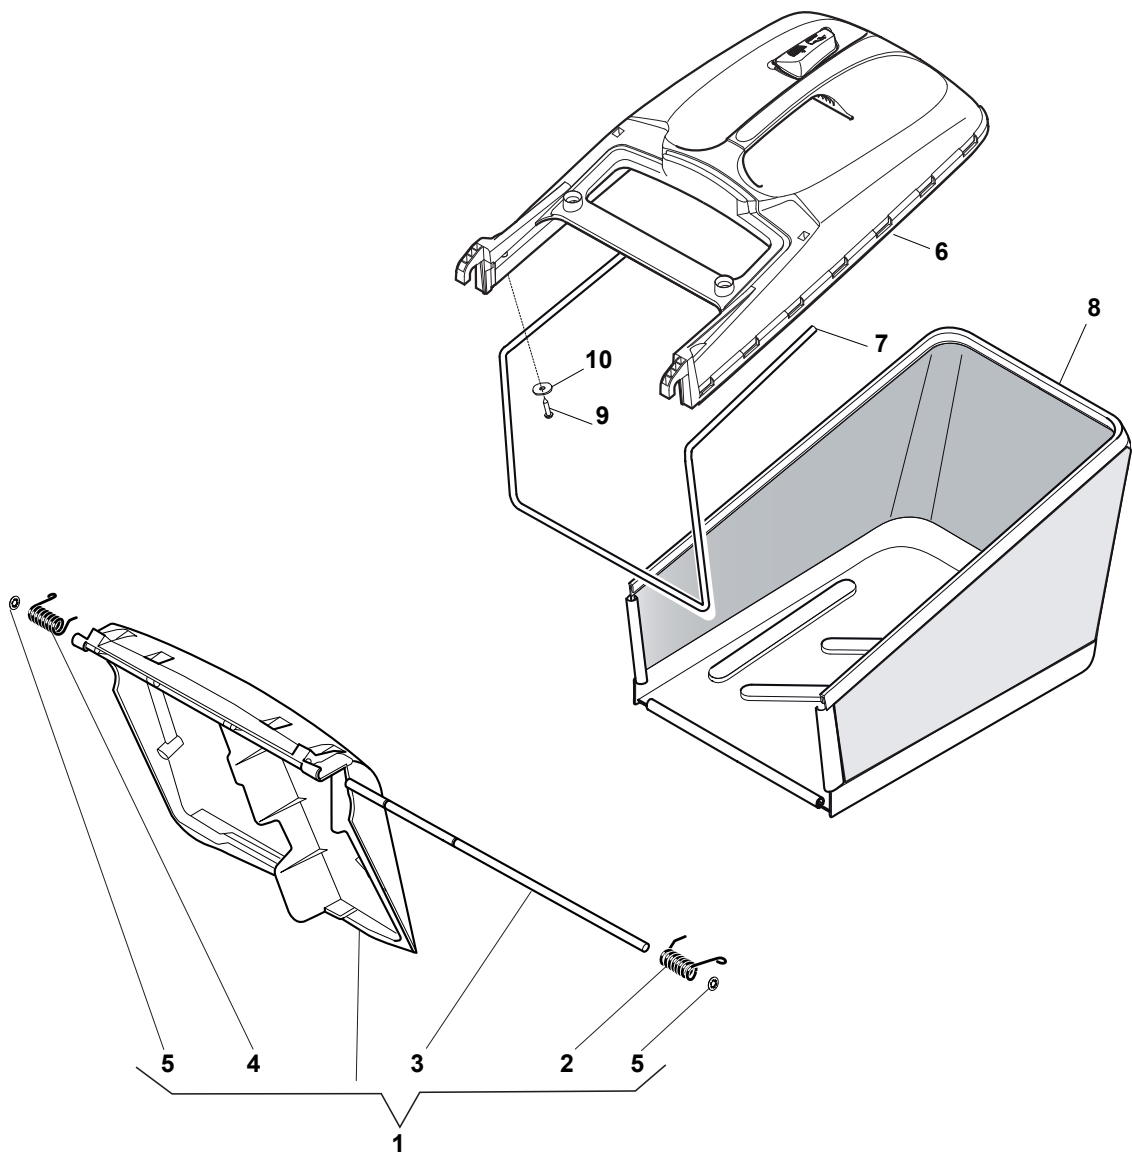

NTL 534 WSBQ + SPEED VARIATOR

Petrol Lawn Mower Grass-Catcher

Issue 45 - 2016

Fig.	Q.ty	Part No	Description	Notes
1	1	381008081/2	Stone Guard, Black	Black
2	1	122450466/0	Left Spring	
3	1	122517882/0	Pin	
4	1	122450465/0	Right Spring	
5	2	112604899/0	Crown Fastener	
6	1	381486008/0	Grass-Box, Upper Part	Black
7	1	122608525/1	Stiffening Lower	
8	1	181002211/0	Box, Fabric	
9	2	112728680/0	Screw	
10	2	112523050/0	Washer