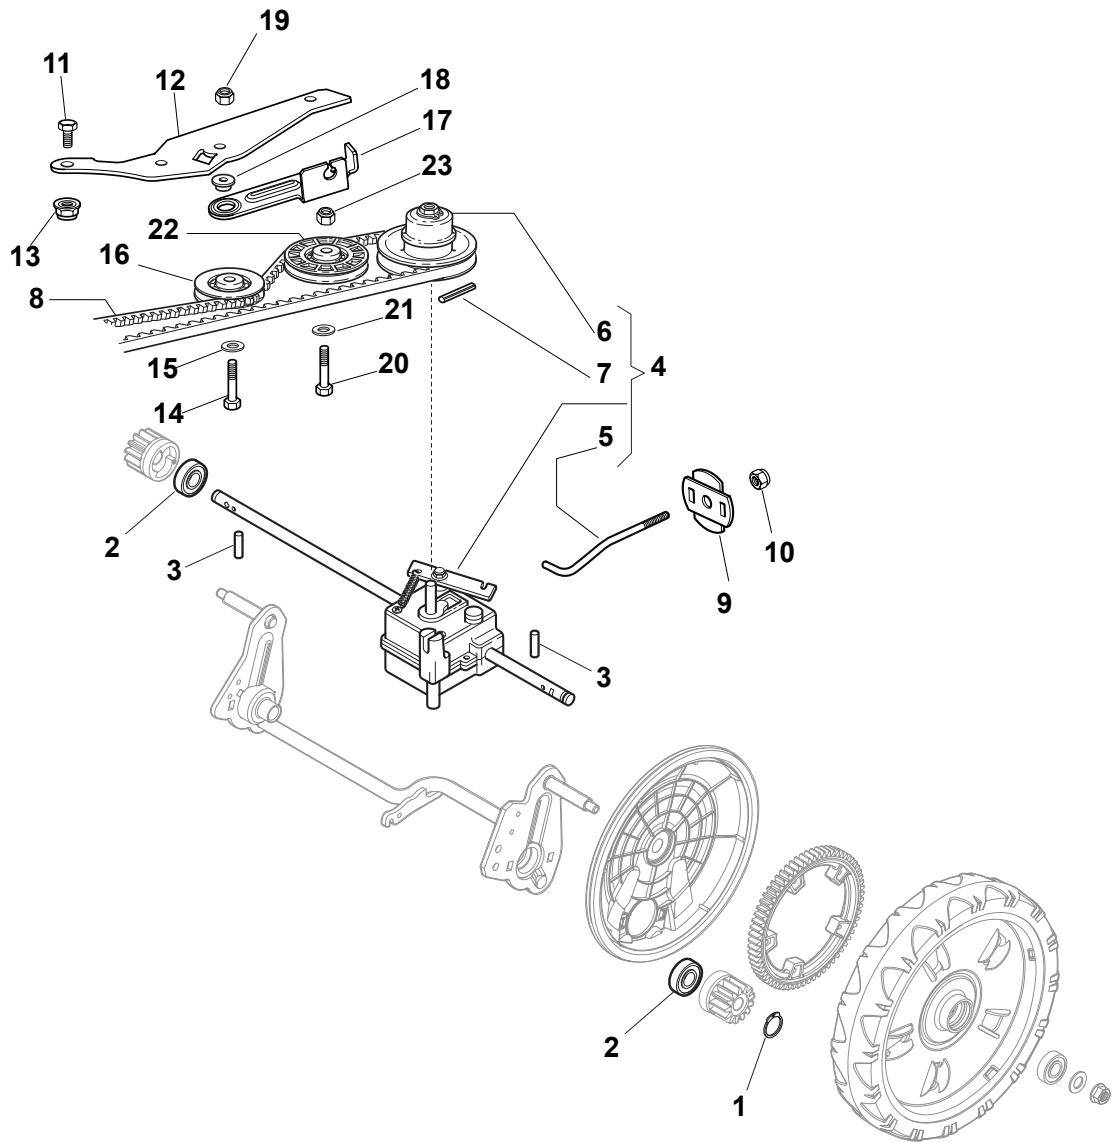

NTL 534 WSBQ + SPEED VARIATOR

Petrol Lawn Mower Roller

Issue 45 - 2016

Fig.	Q.ty	Part No	Description	Notes
1	2	112608600/0	Seeger	
2	2	119216035/0	Bearing	
3	2	122753000/0	Pin	
4	1	181003096/3	Gear Box	
5	1	122033285/0	Adjustment Rod	
6	1	122601932/0	Pulley	
7	1	112645700/0	Elastic Pin	
8	1	135064010/0	Belt	
9	1	322675113/0	Washer	
10	1	112154510/0	Nut	
11	1	112791011/0	Screw	
12	1	322806625/2	Support	
13	1	112292102/0	Nut	
14	1	112689500/0	Screw	
15	1	112523050/0	Washer	
16	1	122601915/0	Pulley	
17	1	322806623/0	Pulley Support	
18	1	122671656/0	Washer	
19	1	112154510/0	Nut	
20	1	112674700/0	Screw	
21	1	112523050/0	Washer	
22	1	122601914/0	Pulley	
23	1	112154510/0	Nut