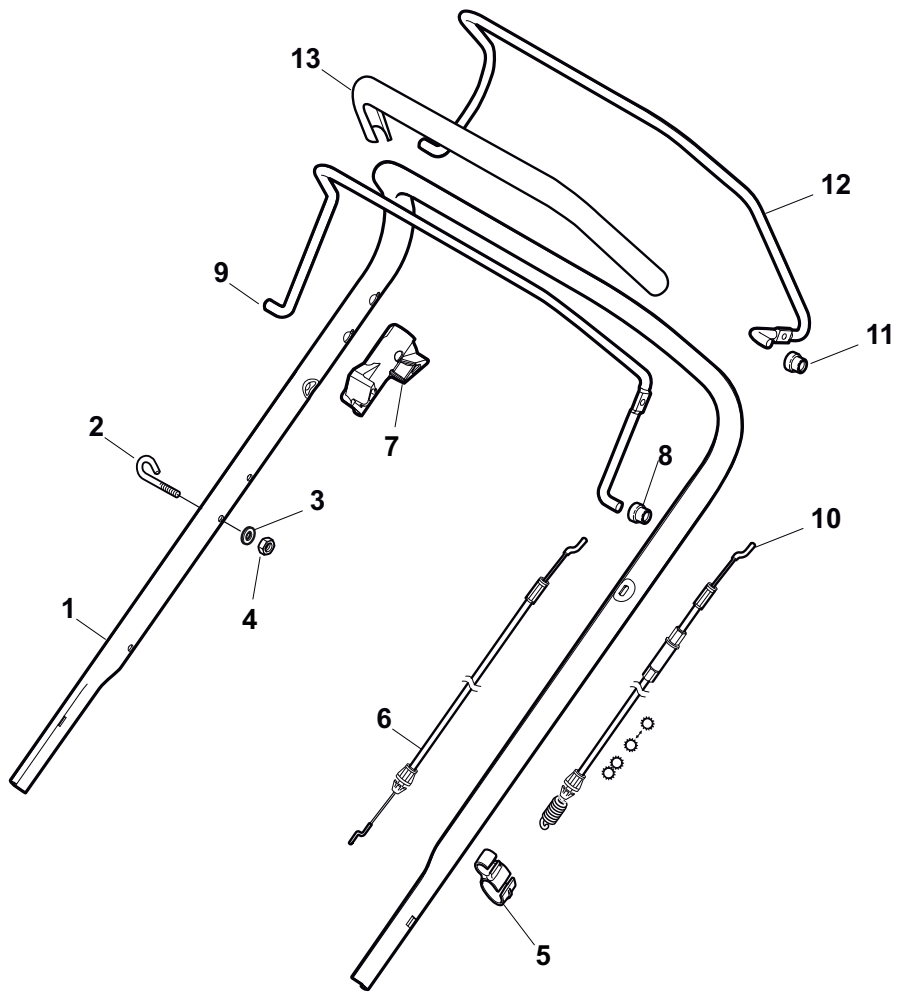

POS	PART. NO	Q.ty	DESCRIPTION	DESCRIZIONE	DESCRIPTION	BESCHREIBUNG	REMARKS
1	381007522/0	1	Handle, Upper Part	Manico, Parte Sup	Mancheron, Partie Superieure	Holm, Oberteil	Black (for TD-CA Dashboard)
1	381006838/0	1	Handle, Upper Part	Manico, Parte Sup	Mancheron, Partie Superieure	Holm, Oberteil	Black (for NT Throttle or DELTA Dashboard)
1	381006839/0	1	Handle, Upper Part with sponge handgrip	Manico, Parte Sup. con impugnatura in spugna	Mancheron, Partie Superieure avec éponge poignée	Holm, Oberteil Handgriff Schwamm	Black (for NT Throttle or DELTA Dashboard)
1	381007525/0	1	Handle, Upper Part	Manico, Parte Sup. con impugnatura in spugna	Mancheron, Partie Superieure avec éponge poignée	Holm, Oberteil Handgriff Schwamm	Grey (for TD-CA Dashboard)
2	22430313/0	1	Guide Spring	Molla Guida	Ressort De Guide	Feder Führer	
3	12521330/0	1	Washer	Rosetta	Rondelle	Scheibe	
4	12154510/0	1	Nut	Dado	Ecrou	Mutter	
5	118390020/0	1	Fairlead	Fermacavo	Fixation Cable	Kabelbefestigung	
6	181030053/0	1	Cable, Thread Engine Brake	Cavo Freno Motore	Cable Frein Moteur	Kabel, Motorbremse	GGP-B&S
6	181030070/0	1	Cable, Thread Engine Brake	Cavo Freno Motore	Cable Frein Moteur	Kabel, Motorbremse	Honda
7	322545204/0	1	Fulcrum Pin	Fulcro	Point D'Appui	Gelenkpunkt	
8	22041966/0	2	Bush	Bussola	Douille	Buchse	
9	181003300/1	1	Lever, Engine Brake	Leva Freno Motore	Levier Frein Moteur	Hebel, Motorbremse	
10	381030051/0	1	Cable, Rear Drive	Cavo Comando Trazione	Câble, Commande Traction	Kabel, Antrieb	
11	22041966/0	2	Bush	Bussola	Douille	Buchse	
12	181003301/1	1	Lever, Driving	Leva Trazione	Levier Traction	Hebel, Antrieb	
13	22291050/0	1	Handgrip Black	Impugnatura Manico Nera	Poignée Noire	Handgriff Schwarz