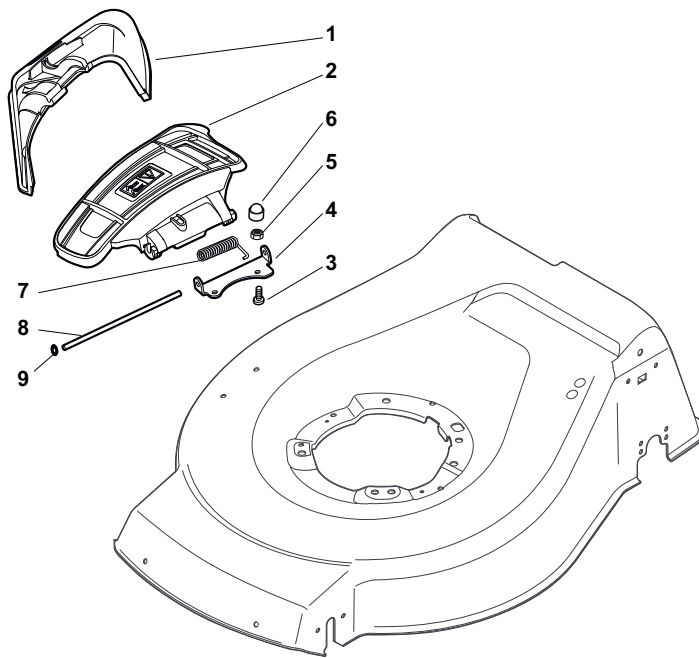

POS	PART. NO	Q.ty	DESCRIPTION	DESCRIZIONE	DESCRIPTION	BESCHREIBUNG	REMARKS
1	322108295/0	1	Stone-Guard	Parasassi	Pare-Pierres	Prallblech	
2	322600195/0	1	Ejection Guard	Protezione Uscita	Protection Sortie	Auswurfschutz	
3	112727803/0	2	Screw	Vite	Vis	Schraube	
4	322806639/0	1	Fulcrum Pin	Fulcro	Point D'Appui	Gelenkpunkt	
5	12154510/0	2	Nut	Dado	Ecrou	Mutter	
6	18203853/0	2	Protection	Cappuccio	Capuchon	Stecker	
7	122450456/0	1	Spring	Molla	Ressort	Feder	
8	122517869/0	1	Pin	Perno	Pivot	Bolzen	
9	12604896/0	2	Crown Fastener	Fissatore A Corona	Fixateur A Couronne	Kronescheibe