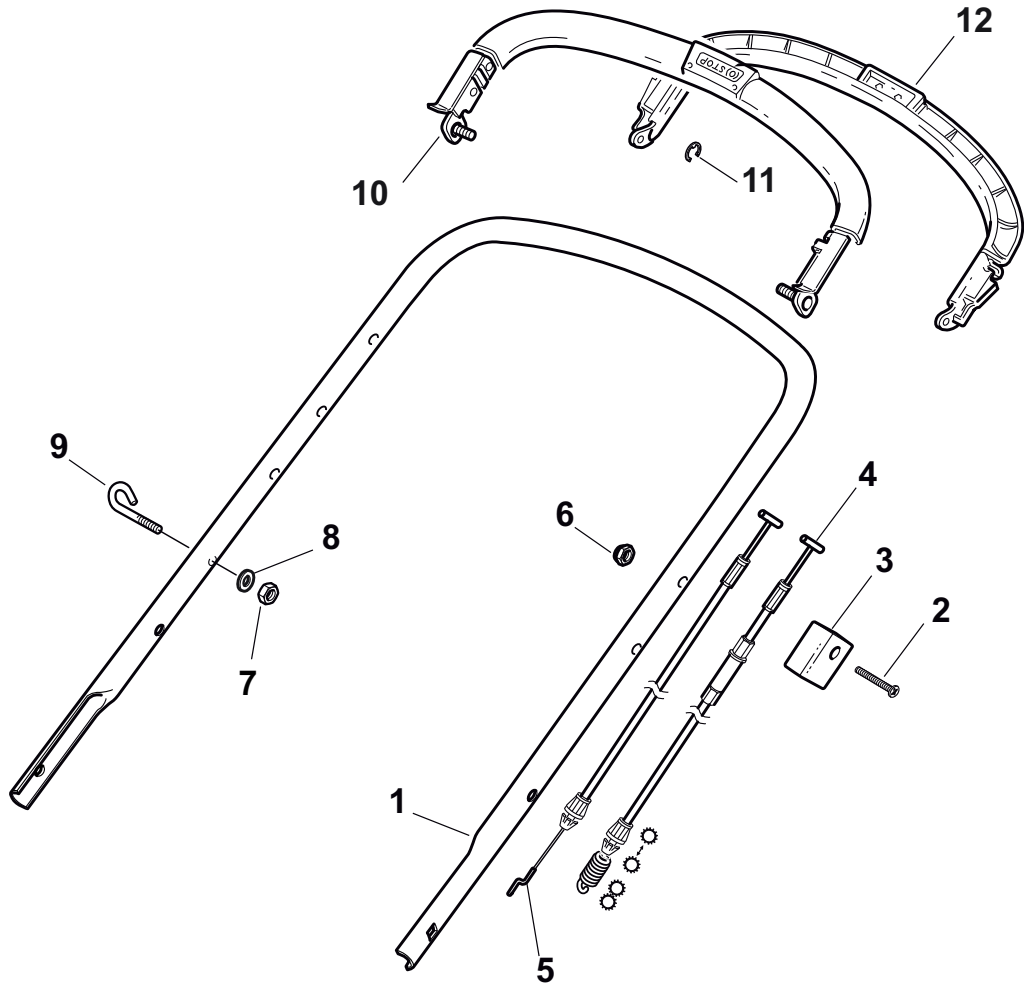

POS	PART. NO	Q.ty	DESCRIPTION	DESCRIZIONE	DESCRIPTION	BESCHREIBUNG	REMARKS
1	381006803/0	1	Handle, Upper Part	Manico, Parte Sup	Mancheron, Partie Superieure	Holm, Oberteil	Black
1	381006805/0	1	Handle, Upper Part	Manico, Parte Sup	Mancheron, Partie Superieure	Holm, Oberteil	Grey
2	12727787/0	1	Screw	Vite	Vis	Schraube	
3	22551640/0	1	Plate	Piastrina	Plaquette	Plättchen	
4	381030055/0	1	Cable, Rear Drive	Cavo Comando Trazione	Câble, Comm. Traction	Kabel, Antrieb	
5	181030056/0	1	Cable, Thread Engine Brake	Cavo Freno Motore	Cable Frein Moteur	Kabel, Motorbremse	GGP-B&S
5	181030057/0	1	Cable, Thread Engine Brake	Cavo Freno Motore	Cable Frein Moteur	Kabel, Motorbremse	Honda
6	12154510/0	1	Nut	Dado	Ecrou	Mutter	
7	12154510/0	1	Nut	Dado	Ecrou	Mutter	
8	12521330/0	1	Washer	Rosetta	Rondelle	Scheibe	
9	22430313/0	1	Guide Spring	Molla Guida	Ressort De Guide	Feder Führer	
10	381003330/0	1	Lever, Engine Brake	Leva Freno Motore	Levier Frein Moteur	Hebel, Motorbremse	
11	81003297/1	1	Driving Lever	Leva Trazione	Levier Traction	Antriebhebel	
12	12000930/0	1	Snap Ring	Anello Elastico	Anneau Ressort	Sprengring