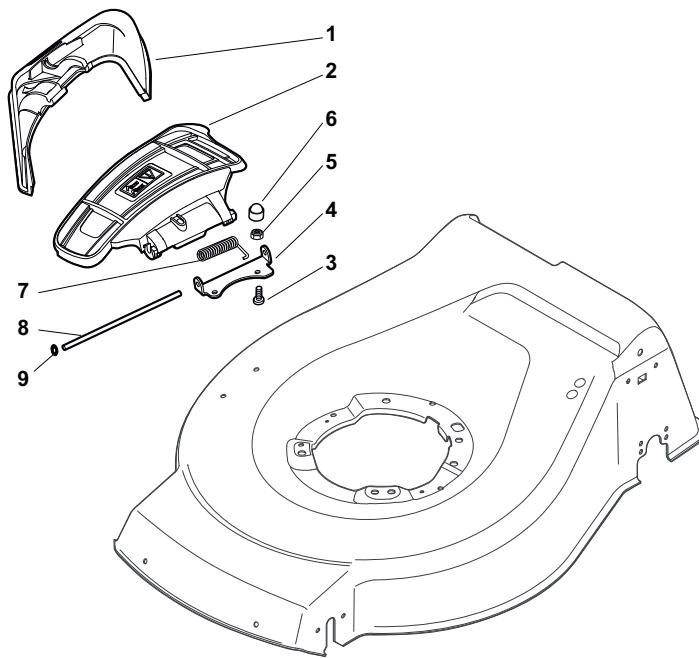

ILLUSTRATED PARTS LIST

NTL 534 TRE 4S NTL 534 TRE 4S Q

- Use GLOBAL GARDEN PRODUCT Genuine Spare Parts specified in the parts list for repair and/or replacement.
- The contents described in the parts list may change due to improvement.
- The drawings of the spare parts are only indicative and might not represent the part in question exactly.
- The indications "right" - "left" - "front" - "rear" refer to the position of the operator when using the machine.
- When placing orders of parts for repair and/or replacement, make sure that the illustrated parts list is the one applying to the machine's year of manufacture, as shown on the identification plate attached to the machine.

POS	PART. NO	Q.ty	DESCRIPTION	DESCRIZIONE	DESCRIPTION	BESCHREIBUNG	REMARKS
1	322108295/0	1	Stone-Guard	Parasassi	Pare-Pierres	Prallblech	
2	322600195/0	1	Ejection Guard	Protezione Uscita	Protection Sortie	Auswurfschutz	
3	112727803/0	2	Screw	Vite	Vis	Schraube	
4	322806639/0	1	Fulcrum Pin	Fulcro	Point D'Appui	Gelenkpunkt	
5	12154510/0	2	Nut	Dado	Ecrou	Mutter	
6	18203853/0	2	Protection	Cappuccio	Capuchon	Stecker	
7	122450456/0	1	Spring	Molla	Ressort	Feder	
8	122517869/0	1	Pin	Perno	Pivot	Bolzen	
9	12604896/0	2	Crown Fastener	Fissatore A Corona	Fixateur A Couronne	Kronescheibe	