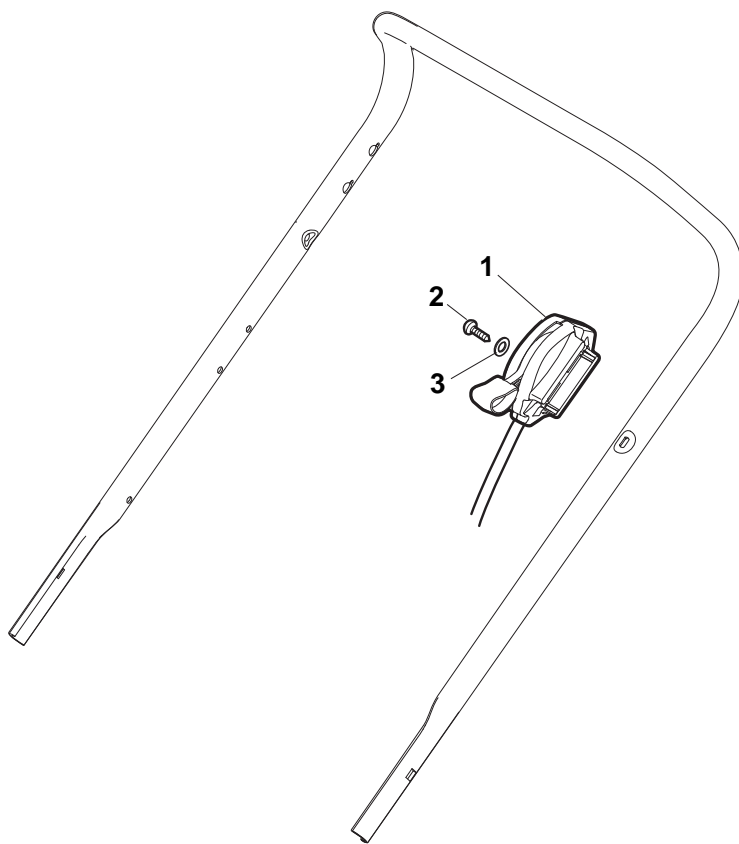

POS	PART. NO	Q.ty	DESCRIPTION	DESCRIZIONE	DESCRIPTION	BESCHREIBUNG	REMARKS
1	181005501/1	1	Throttle Cable	Cavo Acceleratore	Cable, Accelérateur	Gashebel Kabel	GGP Engine
1	181005501/1	1	Throttle Cable	Cavo Acceleratore	Cable, Accelérateur	Gashebel Kabel	Honda Engine
1	181005502/1	1	Throttle Cable	Cavo Acceleratore	Cable, Accelérateur	Gashebel Kabel	B&S Engine
1	181005503/1	1	Throttle Cable	Cavo Acceleratore	Cable, Accelérateur	Gashebel Kabel	Honda AC Engine
1	181005504/1	1	Throttle Cable	Cavo Acceleratore	Cable, Accelérateur	Gashebel Kabel	GGP 150cc
1	181005520/1	1	Throttle Cable	Cavo Acceleratore	Cable, Accelérateur	Gashebel Kabel	B&S 750-700
1	181005525/0	1	Throttle Cable	Cavo Acceleratore	Cable, Accelérateur	Gashebel Kabel	B&S E Series
1	181005537/0	1	Throttle Cable	Cavo Acceleratore	Cable, Accelérateur	Gashebel Kabel	GGP 100cc
2	112735103/0	1	Screw	Vite	Vis	Schraube	
3	112523040/0	1	Washer	Rosetta	Rondelle	Scheibe