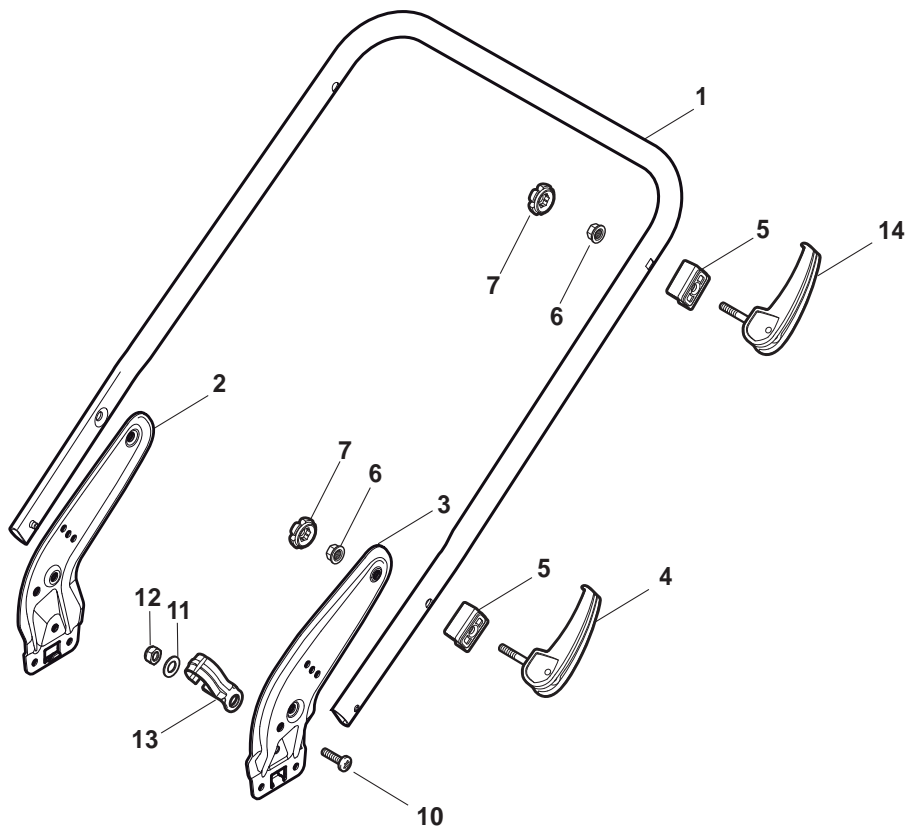

ILLUSTRATED PARTS LIST

NTL 484 W TR/E 4S NTL 484 W TRQ/E 4S

- Use GLOBAL GARDEN PRODUCT Genuine Spare Parts specified in the parts list for repair and/or replacement.
- The contents described in the parts list may change due to improvement.
- The drawings of the spare parts are only indicative and might not represent the part in question exactly.
- The indications "right" - "left" - "front" - "rear" refer to the position of the operator when using the machine.
- When placing orders of parts for repair and/or replacement, make sure that the illustrated parts list is the one applying to the machine's year of manufacture, as shown on the identification plate attached to the machine.

POS	PART. NO	Q.ty	DESCRIPTION	DESCRIZIONE	DESCRIPTION	BESCHREIBUNG	REMARKS
1	381006719/0	1	Handle, Lower Part	Parte Inf Maniglia	Poignée, Partie Inferieure	Griff, Unterteil	Black
1	381006720/0	1	Handle, Lower Part	Parte Inf Maniglia	Poignée, Partie Inferieure	Griff, Unterteil	Grey
2	381005149/0	1	Bracket, R	Staffa Dx	Etrier Droit	Steigbügel, Rechte	
3	381005151/0	1	Bracket, L	Staffa Sx	Etrier Gauche	Steigbügel, Linke	
4	381003253/0	2	Handle	Maniglia	Poignée	Griff	
5	322680016/0	4	Support	Supporto	Support	Halter	
6	122131750/0	4	Nut	Dado	Ecrou	Mutter	
7	322399835/0	4	Knob	Manopolina	Poignée	Griff	
10	112760605/0	2	Screw	Vite	Vis	Schraube	
11	125038002/1	2	Bush	Bussola	Douille	Büchse	
12	112155000/0	2	Nut	Dado	Ecrou	Mutter	
13	322192156/0	1	Fair Led	Fascetta	Collier	Bowdenzughalter	
14	381103350/0	2	Handle	Maniglia	Poignée	Griff	

POS	PART. NO	Q.ty	DESCRIPTION	DESCRIZIONE	DESCRIPTION	BESCHREIBUNG	REMARKS
1	119216035/0	4	Bearing	Cuscinetto	Coussinet	Lager	
2	381007483/1	2	Wheel Ø 200	Ruota Ø 200	Roue Ø 200	Rad Ø 200	
4	381007478/1	2	Wheel Ø 280	Ruota Ø 280	Roue Ø 280	Rad Ø 280	