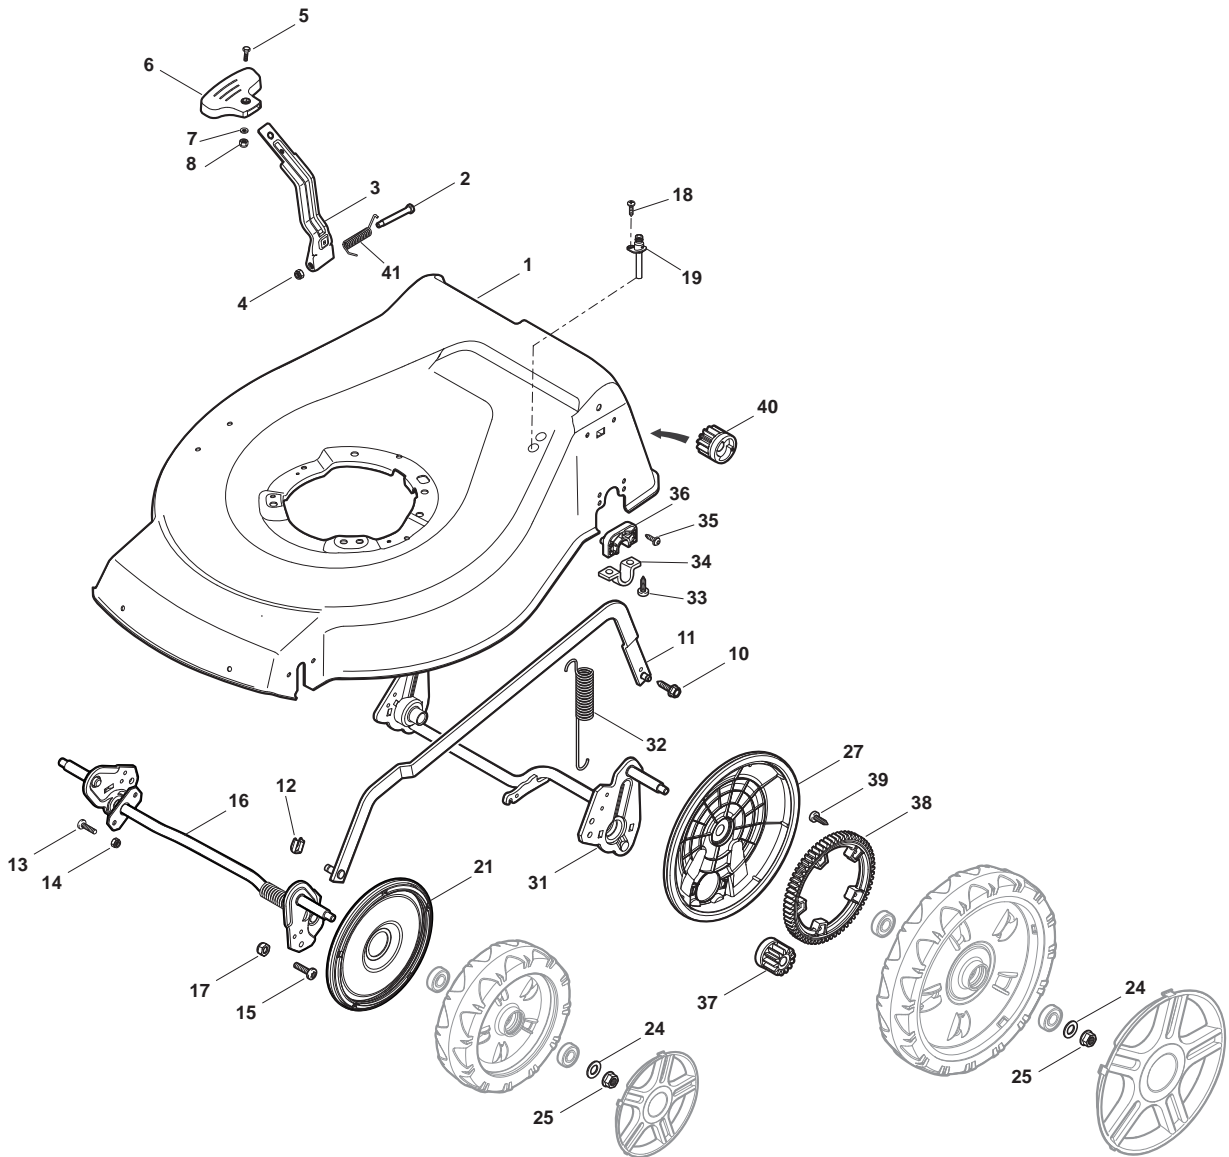

POS	PART. NO	Q.ty	DESCRIPTION	DESCRIZIONE	DESCRIPTION	BESCHREIBUNG	REMARKS
1	381004536/0	1	Deck Red	Chassis Rosso	Châssis Rouge	Gehäuse Rot	
1	381004538/0	1	Deck Red	Chassis Rosso	Châssis Rouge	Gehäuse Rot	Side Discharge
1	381004562/0	1	Deck Yellow	Chassis Giallo	Châssis Jaune	Gehäuse Gelb	
2	122534131/0	1	Pin	Perno	Pivot	Bolzen	
3	381003398/0	1	Lever, Height Adjustment	Leva Regolazione Altezza	Levier Reglage Hauteur	Hebel, Höneverstellung	
4	112154510/0	1	Nut	Dado	Ecrou	Mutter	
5	112788512/0	1	Screw	Vite	Vis	Schraube	
6	322394503/0	1	Knob	Manopolina	Poignée	Griff	
7	112521310/0	1	Washer	Rosetta	Rondelle	Scheibe	
8	112150000/0	1	Nut	Dado	Ecrou	Mutter	
10	122943013/0	1	Screw	Vite	Vis	Schraube	
11	381002032/0	1	Rod, Height Adjustment	Asta Comando Regol. Altezza	Tige Commande Reglage H	Stange, Höheverstellung	
12	112436051/0	1	Plate	Piastrina	Plaquette	Plättchen	
13	112727803/0	3	Screw	Vite	Vis	Schraube	
14	112154510/0	3	Nut	Dado	Ecrou	Mutter	
15	112727801/0	1	Screw	Vite	Vis	Schraube	
16	381002887/1	1	Axle, Front Wheels	Asse Ruote Anteriori	Axe Roues Avant	Achse, Vorderrad	
17	112154510/0	1	Nut	Dado	Ecrou	Mutter	
18	112728450/0	1	Screw	Vite	Vis	Schraube	
19	322034002/0	1	Washing Connection	Attacco Acqua Lavaggio	Attaque Lavage	Waschenverbindung	
21	322600145/0	2	Protection, Wheel	Protezione Ruote	Protection Roue	Schütz, Räder	
24	112521350/0	4	Washer	Rosetta	Rondelle	Scheibe	
25	112155000/0	4	Nut	Dado	Ecrou	Mutter	
27	322600208/0	2	Protection, Wheel	Protezione Ruote	Protection Roue	Schütz, Räder	
31	381302835/1	1	Axle, Rear Wheels	Asse Ruote Posteriore	Axe Roues Arriere	Achse, Hinterrad	
32	122450460/0	1	Spring	Molla	Ressort	Feder	
33	112728697/0	4	Screw	Vite	Vis	Schraube	
34	322545152/0	2	Plate	Piastrina	Plaquette	Plättchen	
35	112728697/0	4	Screw	Vite	Vis	Schraube	
36	322785304/1	2	Support	Supporto	Support	Halter	
37	122570134/0	1	Pinion L	Pignone Sx	Pignon G	Ritzel Linkes	
38	322120115/0	2	Ring Gear	Corona	Couronne	Kranz	
39	112728706/0	6	Screw	Vite	Vis	Schraube	
40	122570133/0	1	Pinion R	Pignone Dx	Pignon D	Ritzel Rechtes	
41	122446192/0	1	Spring	Molla	Ressort	Feder