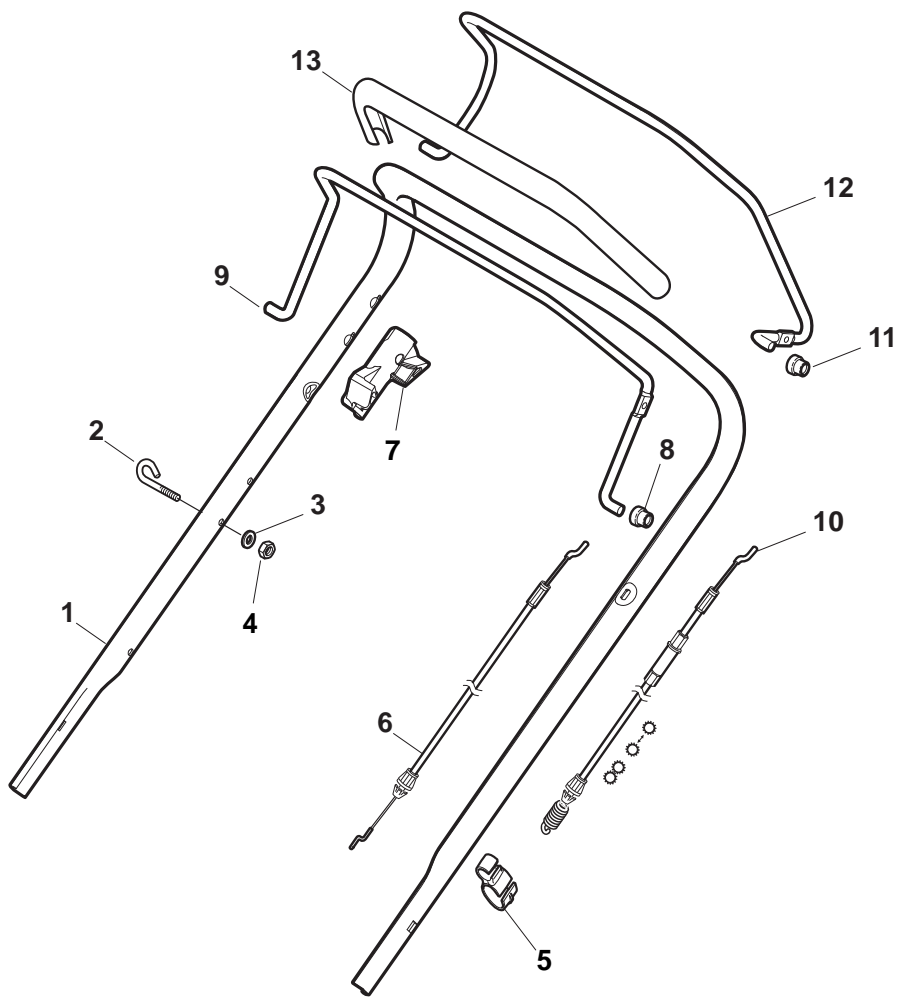

ILLUSTRATED PARTS LIST

NTL 484 W TR/E 4S NTL 484 W TRQ/E 4S

- Use GLOBAL GARDEN PRODUCT Genuine Spare Parts specified in the parts list for repair and/or replacement.
- The contents described in the parts list may change due to improvement.
- The drawings of the spare parts are only indicative and might not represent the part in question exactly.
- The indications "right" - "left" - "front" - "rear" refer to the position of the operator when using the machine.
- When placing orders of parts for repair and/or replacement, make sure that the illustrated parts list is the one applying to the machine's year of manufacture, as shown on the identification plate attached to the machine.

POS	PART. NO	Q.ty	DESCRIPTION	DESCRIZIONE	DESCRIPTION	BESCHREIBUNG	REMARKS
1	381006719/0	1	Handle, Lower Part	Parte Inf Maniglia	Poignée, Partie Inferieure	Griff, Unterteil	Black
1	381006720/0	1	Handle, Lower Part	Parte Inf Maniglia	Poignée, Partie Inferieure	Griff, Unterteil	Grey
2	381005149/0	1	Bracket, R	Staffa Dx	Etrier Droit	Steigbügel, Rechte	
3	381005151/0	1	Bracket, L	Staffa Sx	Etrier Gauche	Steigbügel, Linke	
4	381003253/0	2	Handle	Maniglia	Poignée	Griff	
5	322680016/0	4	Support	Supporto	Support	Halter	
6	122131750/0	4	Nut	Dado	Ecrou	Mutter	
7	322399835/0	4	Knob	Manopolina	Poignée	Griff	
10	112760605/0	2	Screw	Vite	Vis	Schraube	
11	125038002/1	2	Bush	Bussola	Douille	Büchse	
12	112155000/0	2	Nut	Dado	Ecrou	Mutter	
13	322192156/0	1	Fair Led	Fascetta	Collier	Bowdenzughalter	
14	381103350/0	2	Handle	Maniglia	Poignée	Griff	