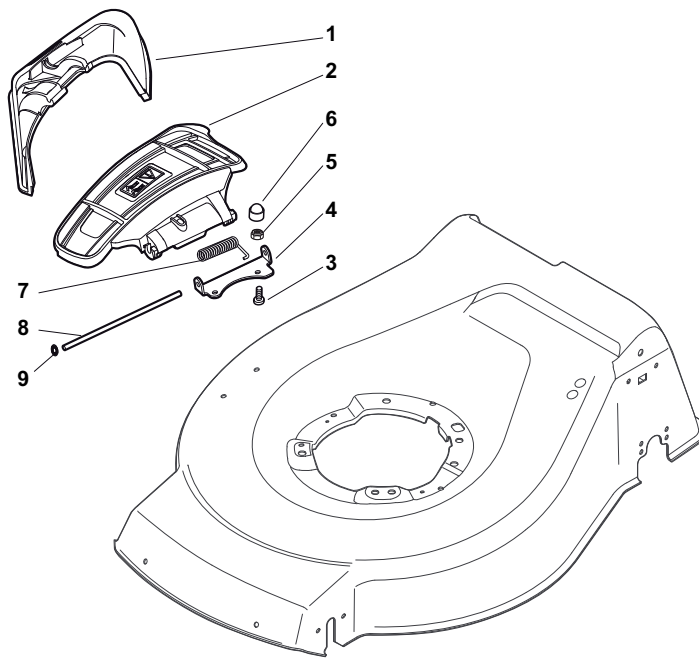

POS	PART. NO	Q.ty	DESCRIPTION	DESCRIZIONE	DESCRIPTION	BESCHREIBUNG	REMARKS
1	322108295/0	1	Stone-Guard	Parasassi	Pare-Pierres	Prallblech	
2	322600195/0	1	Ejection Guard	Protezione Uscita	Protection Sortie	Auswurfschutz	
3	112727803/0	2	Screw	Vite	Vis	Schraube	
4	322806639/0	1	Fulcrum Pin	Fulcro	Point D'Appui	Gelenkpunkt	
5	12154510/0	2	Nut	Dado	Ecrou	Mutter	
6	18203853/0	2	Protection	Cappuccio	Capuchon	Stecker	
7	122450456/0	1	Spring	Molla	Ressort	Feder	
8	122517869/0	1	Pin	Perno	Pivot	Bolzen	
9	12604896/0	2	Crown Fastener	Fissatore A Corona	Fixateur A Couronne	Kronescheibe