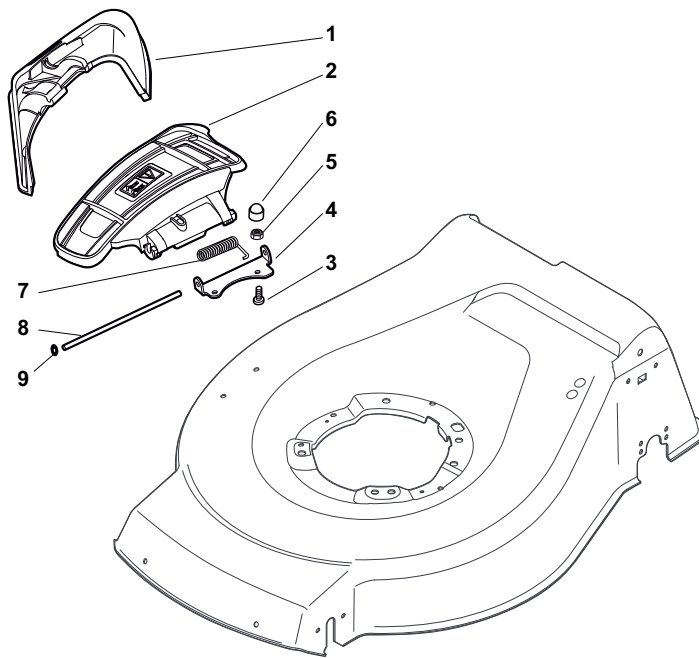

POS	PART. NO	Q.ty	DESCRIPTION	DESCRIZIONE	DESCRIPTION	BESCHREIBUNG	REMARKS
1	322108295/0	1	Stone-Guard	Parasassi	Pare-Pierres	Prallblech	
2	322600195/0	1	Ejection Guard	Protezione Uscita	Protection Sortie	Auswurfschutz	
3	112727803/0	2	Screw	Vite	Vis	Schraube	
4	322806639/0	1	Fulcrum Pin	Fulcro	Point D'Appui	Gelenkpunkt	
5	12154510/0	2	Nut	Dado	Ecrou	Mutter	
6	18203853/0	2	Protection	Cappuccio	Capuchon	Stecker	
7	122450456/0	1	Spring	Molla	Ressort	Feder	
8	122517869/0	1	Pin	Perno	Pivot	Bolzen	
9	12604896/0	2	Crown Fastener	Fissatore A Corona	Fixateur A Couronne	Kronescheibe