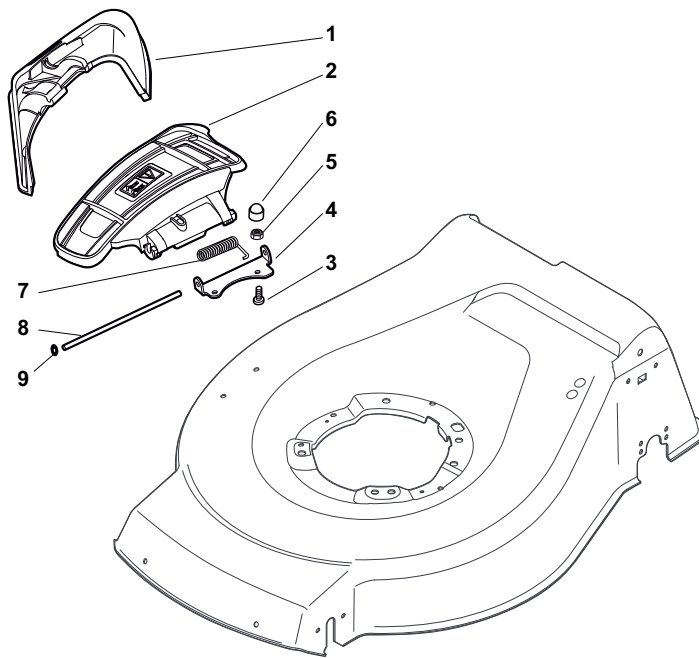

ILLUSTRATED PARTS LIST

NT 534 TRE 4S NT 534 TRQ-E 4S

- Use GLOBAL GARDEN PRODUCT Genuine Spare Parts specified in the parts list for repair and/or replacement.
- The contents described in the parts list may change due to improvement.
- The drawings of the spare parts are only indicative and might not represent the part in question exactly.
- The indications "right" - "left" - "front" - "rear" refer to the position of the operator when using the machine.
- When placing orders of parts for repair and/or replacement, make sure that the illustrated parts list is the one applying to the machine's year of manufacture, as shown on the identification plate attached to the machine.

POS	PART. NO	Q.ty	DESCRIPTION	DESCRIZIONE	DESCRIPTION	BESCHREIBUNG	REMARKS
1	322108295/0	1	Stone-Guard	Parasassi	Pare-Pierres	Prallblech	
2	322600195/0	1	Ejection Guard	Protezione Uscita	Protection Sortie	Auswurfschutz	
3	112727803/0	2	Screw	Vite	Vis	Schraube	
4	322806639/0	1	Fulcrum Pin	Fulcro	Point D'Appui	Gelenkpunkt	
5	12154510/0	2	Nut	Dado	Ecrou	Mutter	
6	18203853/0	2	Protection	Cappuccio	Capuchon	Stecker	
7	122450456/0	1	Spring	Molla	Ressort	Feder	
8	122517869/0	1	Pin	Perno	Pivot	Bolzen	
9	12604896/0	2	Crown Fastener	Fissatore A Corona	Fixateur A Couronne	Kronescheibe	