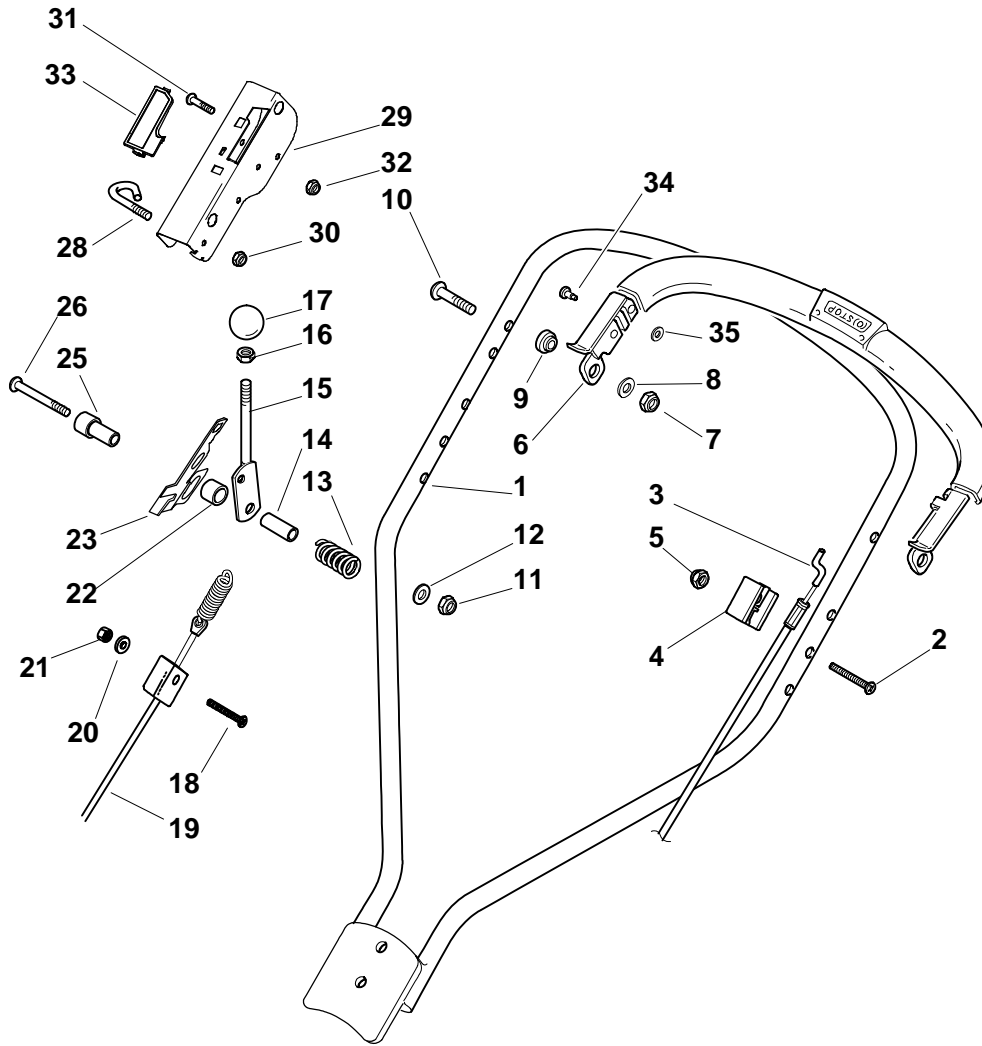

MULTICLIP PRO 53 S SVAN - Model Year 2009

Pos. Fig.	Antal Quantity	Art No Part No	Benämning	Description	Anmärkning Notes
1	1	81006363/1	Styre-överdel	Handle, Upper Part Yellow	
2	1	12727783/0	Skruv	Screw	
3	1	81000732/0	Motorbromswire	Cable, Thread Engine Brake	(Honda 160-190 Autochoke)
4	1	22551640/0	Wirefäste	Plate	
5	1	12154510/0	Mutter	Nut	
6	1	81003318/1	Reglagebygel	Lever, Engine Brake	
7	2	12154510/0	Mutter	Nut	
8	2	12521330/0	Bricka	Washer	
9	2	22671660/1	Bricka	Washer	
10	2	12727784/0	Skruv	Screw	
11	1	12292100/0	Mutter	Nut	
12	1	12530060/0	Bricka	Elastic Washer	
13	1	22450446/0	Fjäder	Spring	
14	1	22170840/0	Distans	Spacer	
15	1	81003313/0	Spak	Lever, Driving	
16	1	12293200/0	Mutter	Nut	
17	1	22399812/0	Knopp	Knob	
18	1	12727791/0	Skruv	Screw	
19	1	181000769/1	Motorbromswire	Cable, Thread Engine Brake	
20	1	12521330/0	Bricka	Washer	
21	1	12154510/0	Mutter	Nut	
22	1	22170843/0	Distans	Spacer	
23	1	22551653/0	Platta	Plate	
25	1	22170842/0	Distans	Spacer	
26	1	12727786/0	Skruv	Screw	
28	1	22430314/0	Öglebult	Spring	
29	1	81004405/0	Panel	Dash Board	
30	1	12154510/0	Mutter	Nut