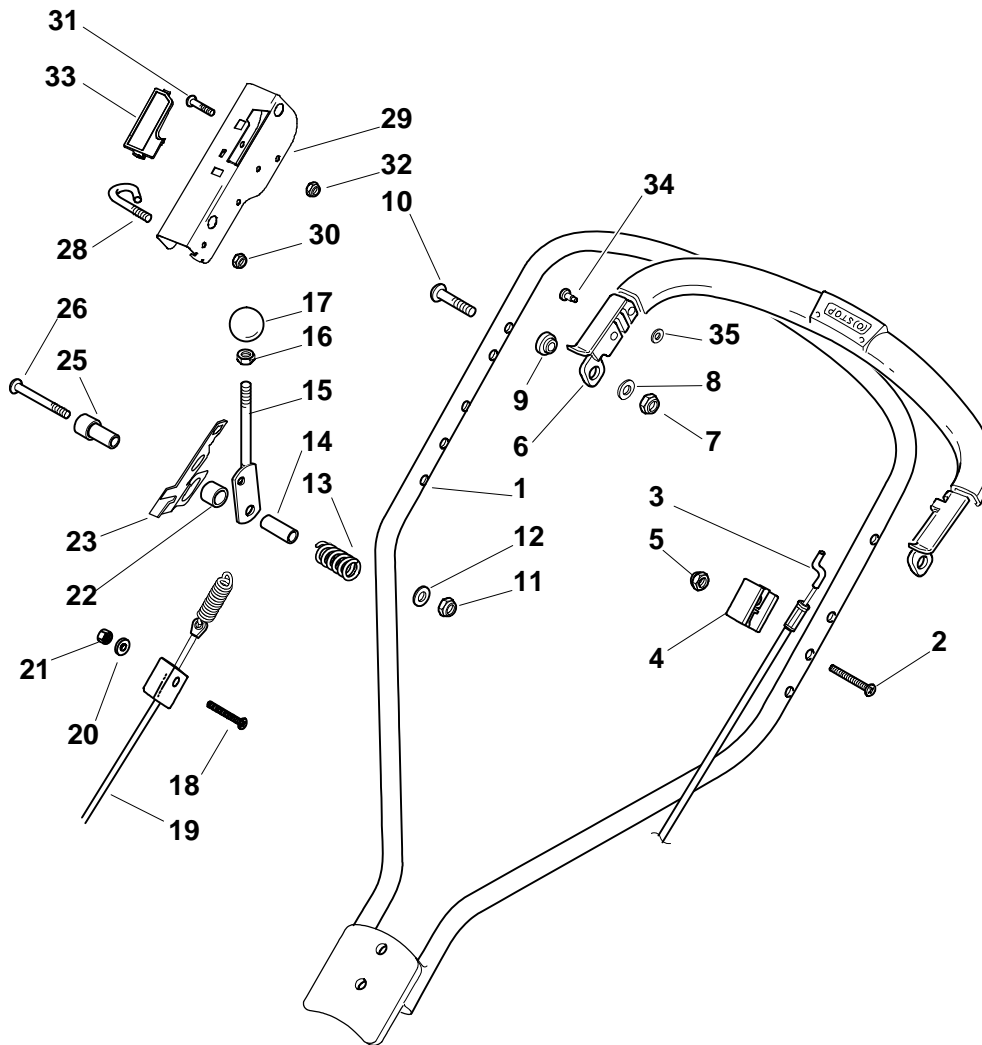

MULTICLIP PRO 53 S SVAN - Model Year 2009

Pos. Fig.	Antal Quantity	Art No Part No	Benämning	Description	Anmärkning Notes
31	1	12727792/0	Skruv	Screw	
32	1	12154510/0	Mutter	Nut	
33	1	22500050/0	Glidblock	Shoe	
34	1	22524342/0	Sprint	Pin	
35	1	12604897/0	Låsring	Washer