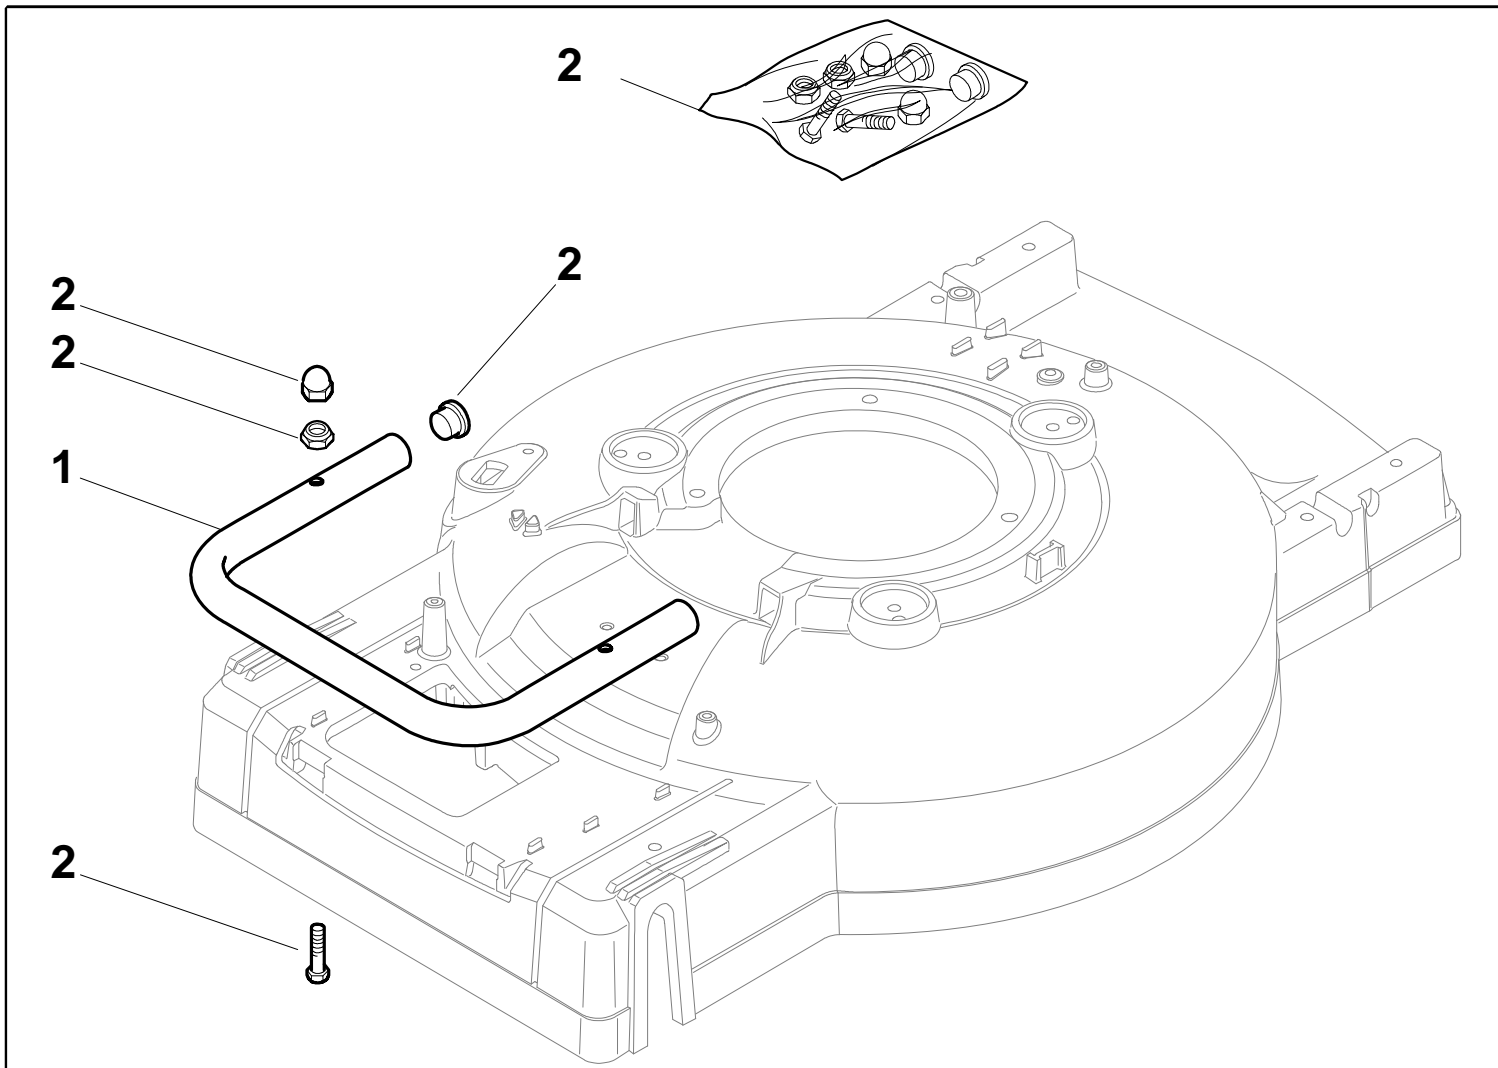

Pos. Fig.	Antal Quantity	Art No Part No	Benämning	Description	Anmärkning Notes
1	1	22869713/0	Skyddsståg	Protection	
2	1	81008657/0	Skrusats	Outfit, Screws