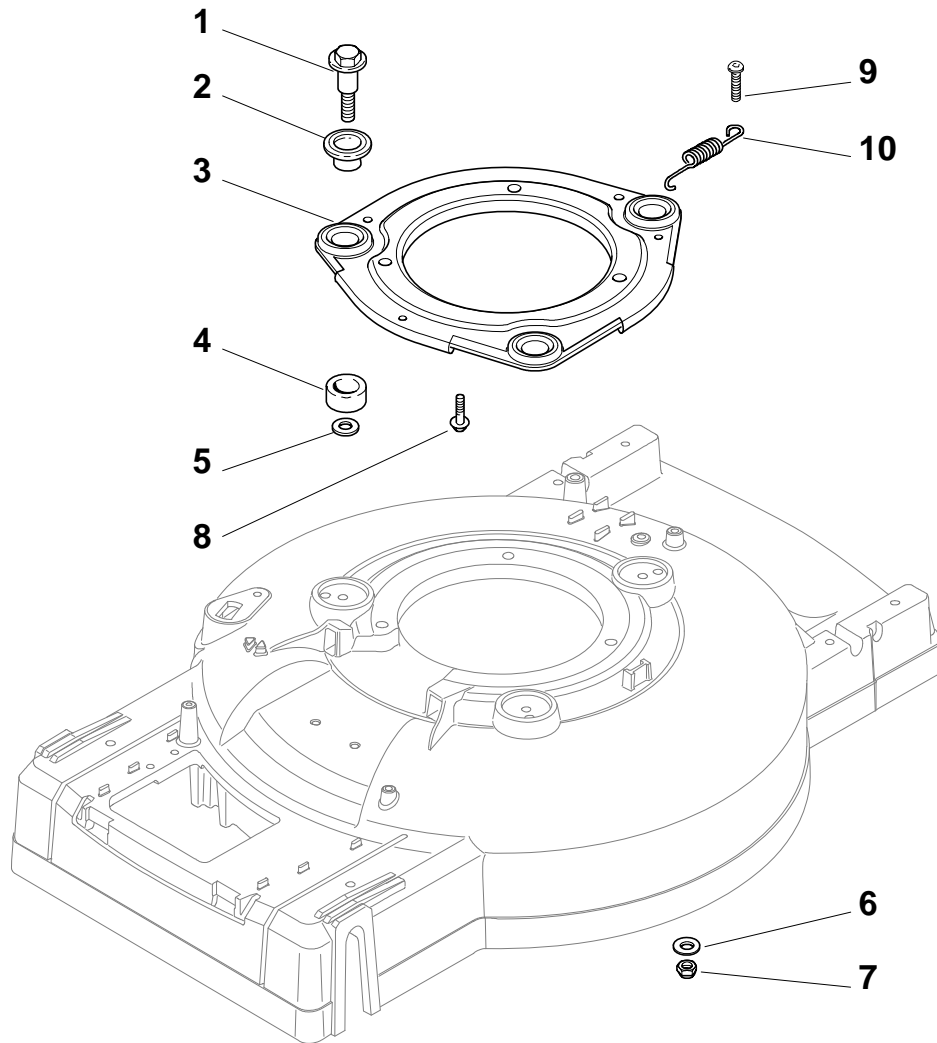

MULTICLIP PRO 53 S SVAN - Model Year 2009

Pos. Fig.	Antal Quantity	Art No Part No	Benämning	Description	Anmärkning Notes
1	3	22524329/0	Bult	Pin	
2	3	22672201/0	Bricka	Washer	
3	1	381207225/1	Fläns-gul	Flange, Yellow	
4	3	22250012/0	Däpelement	Grommet	
5	3	22672201/0	Bricka	Washer	
6	3	22671651/0	Bricka	Washer	
7	3	12155000/0	Mutter	Nut	
8	3	112735108/1	Skruv	Screw	
9	1	12791400/0	Skruv	Screw	
10	1	122450449/0	Fjäder	Spring	4S