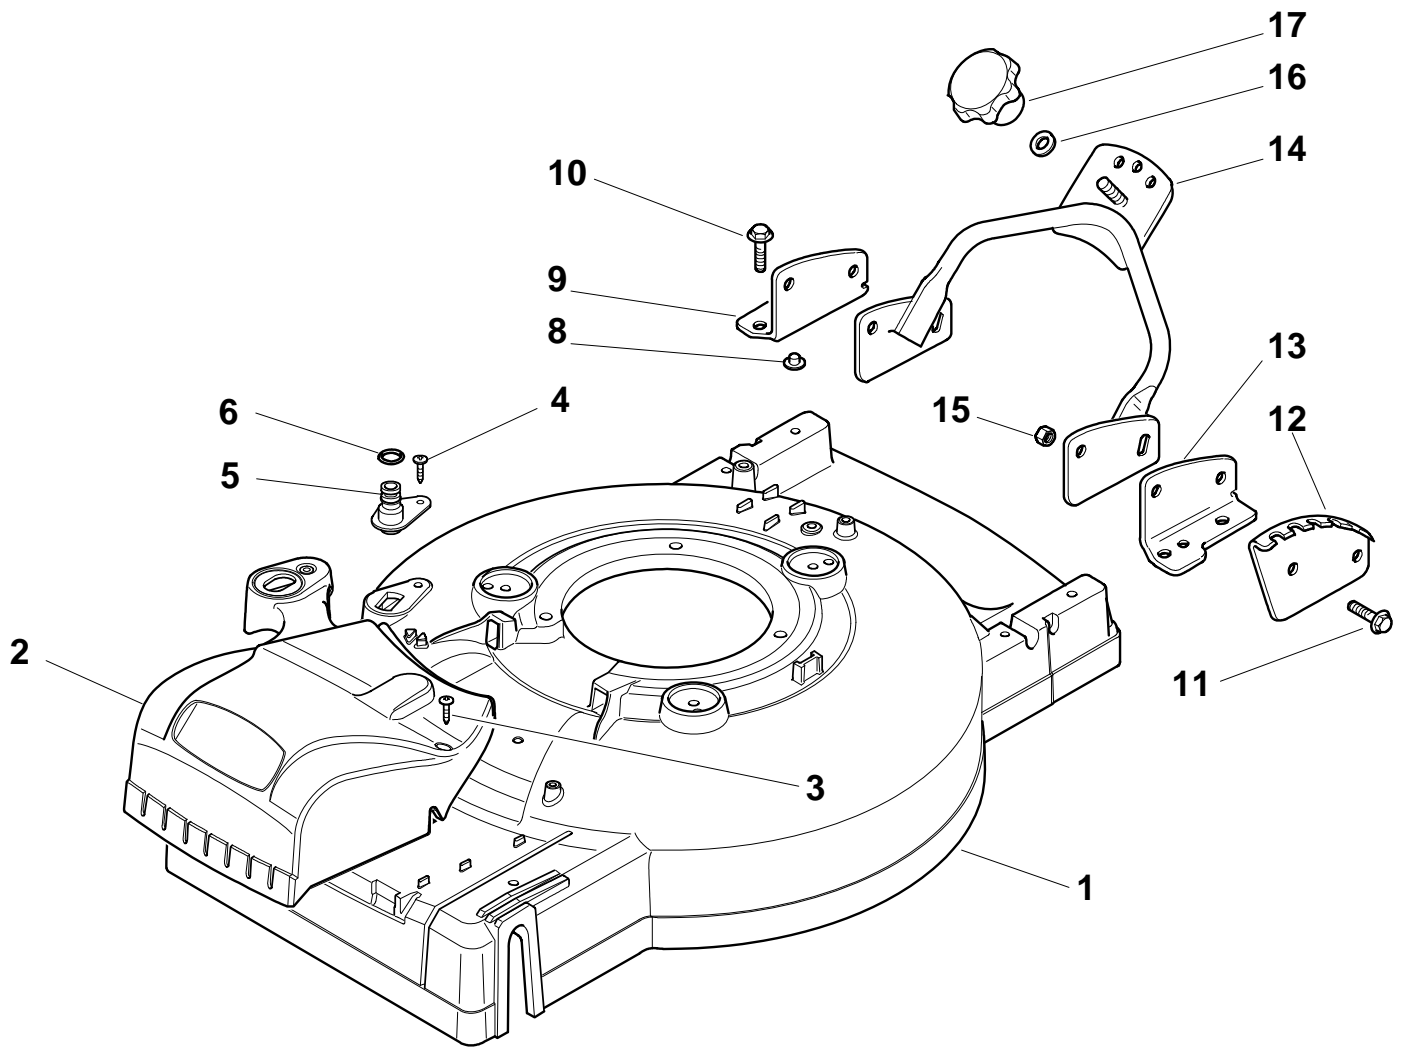

Pos. Fig.	Antal Quantity	Art No Part No	Benämning	Description	Anmärkning Notes
1	1	381003631/0	Chassi-grå	Deck Grey	
2	1	322226120/0	Remskydd-gul	Belt Protection, Yellow	
3	2	12728440/0	Skruv	Screw	
4	1	12728519/0	Skruv	Screw	
5	1	22034000/0	Slanganslutning	Washing Connection	
6	1	19035000/0	O-ring	Or Ring	
8	2	22820054/0	Plugg	Cap	
9	1	22778417/0	Fäste-hö	Bracket, R	
10	4	12735595/0	Skruv	Screw	
11	4	12800815/0	Skruv	Screw	
12	1	22735569/0	Höjdinställn.sektor	Sector, Height Adjustment	
13	1	22778415/0	Fäste-vä	Bracket, L	
14	1	81006361/0	Styre-underdel	Handle, Lower Part Yellow	
15	4	12293200/0	Mutter	Nut	
16	1	12523080/0	Bricka	Washer	
17	1	22399813/0	Låsrratt	Knob