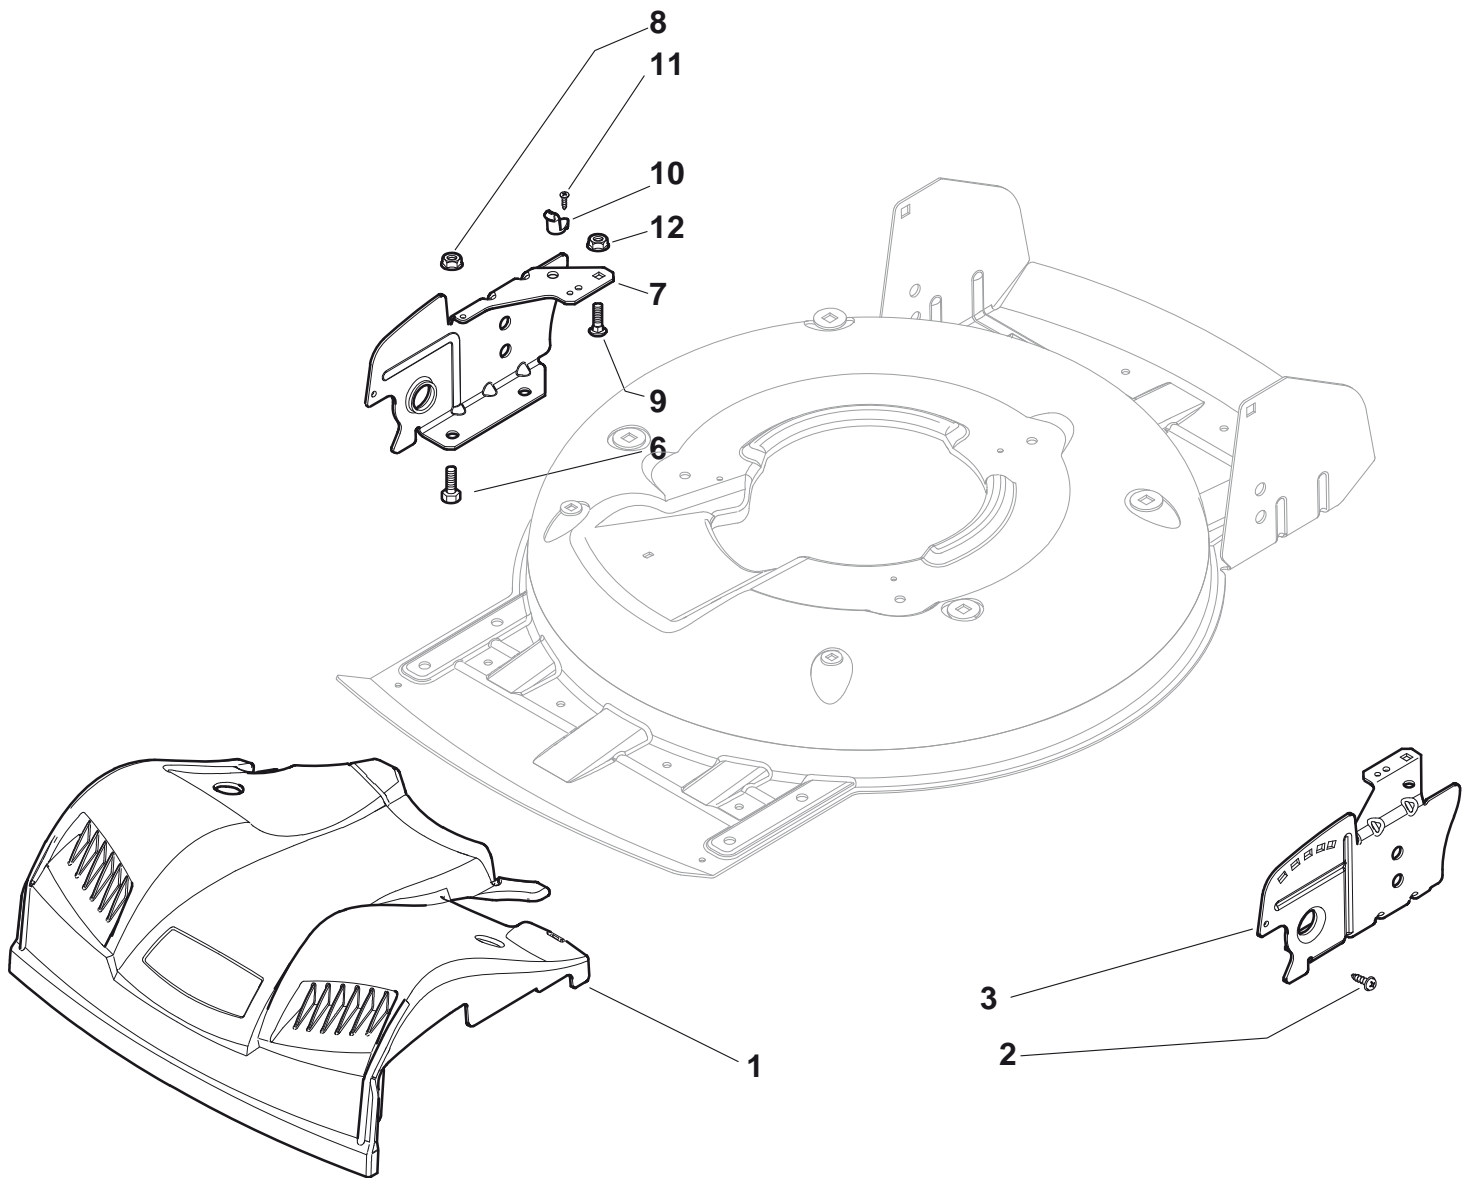

MULTICLIP PRO 50 4S INOX SVAN

Pos. Fig.	Antal Quantity	Art No Part No	Benämning	Description	Anmärkning Notes
1	1	322226097/1	Frontkåpa-gul	Mask, Yellow	
2	2	12728523/0	Skruv	Screw	
3	1	22778421/0	Fäste-vä	Bracket, L	
6	4	12792611/0	Skruv	Screw	
7	1	22778419/0	Fäste-hö	Bracket, R	
8	4	12293201/0	Mutter	Nut	
9	2	12815200/0	Skruv	Screw	
10	2	22020400/0	Hållare	Fairlead	
11	2	12728523/0	Skruv	Screw	
12	2	12292102/0	Mutter	Nut