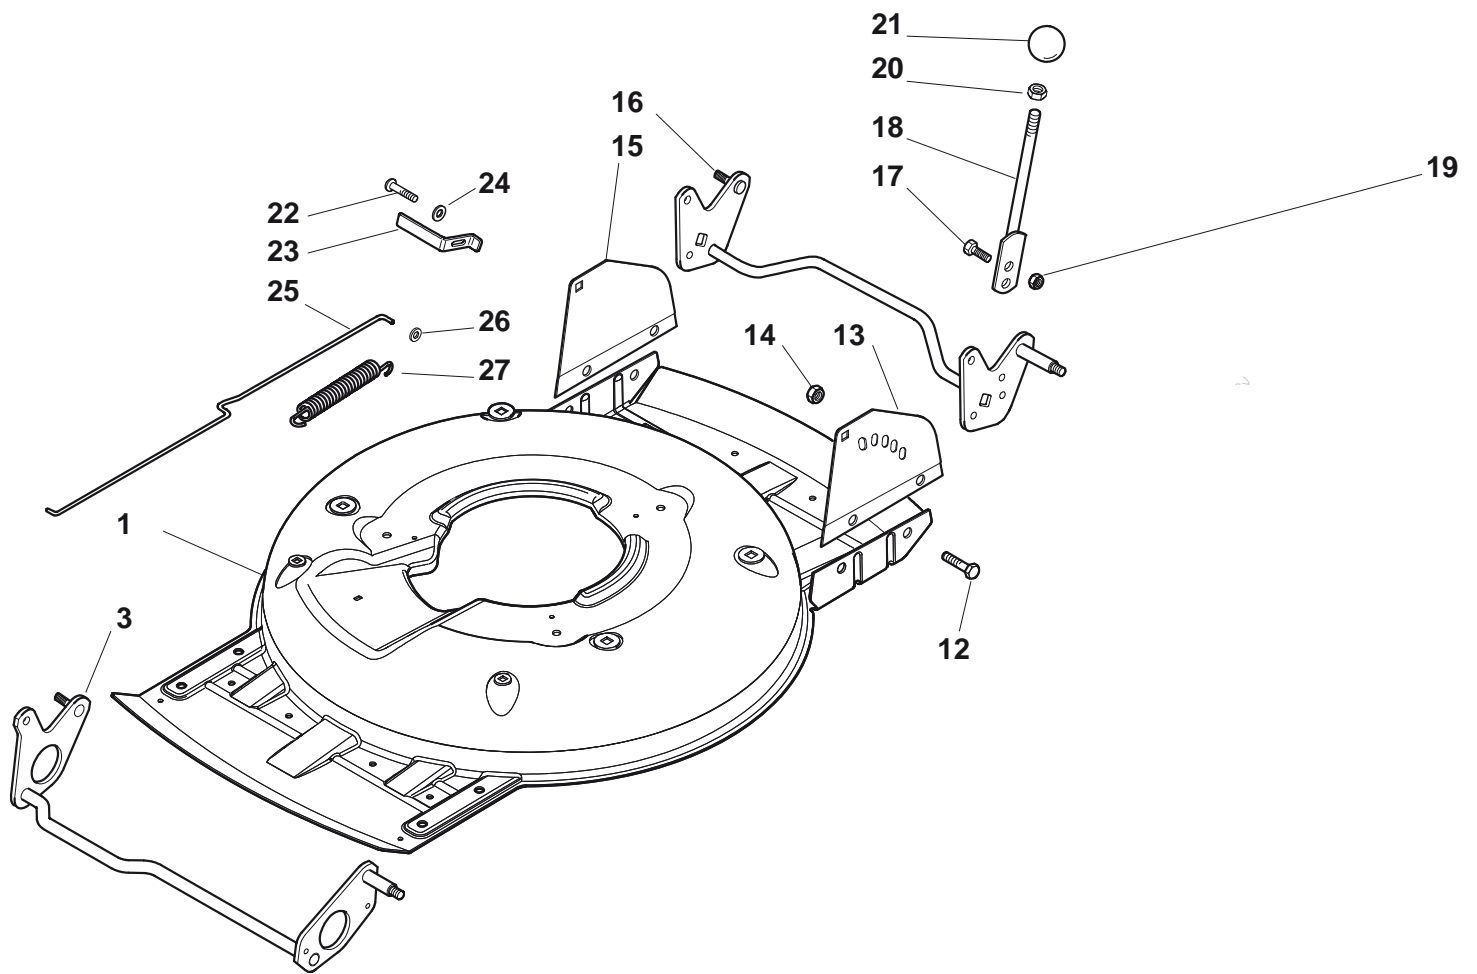

## MULTICLIP PRO 50 4S INOX SVAN Model Year 2011

- Use GLOBAL GARDEN PRODUCT Genuine Spare Parts specified in the parts list for repair and/or replacement.
- The contents described in the parts list may change due to improvement.
- The drawings of the spare parts are only indicative and might not represent the part in question exactly.
- The indications "right" - "left" - "front" - "rear" refer to the position of the operator when using the machine.
- When placing orders of parts for repair and/or replacement, make sure that the illustrated parts list is the one applying to the machine's year of manufacture, as shown on the identification plate attached to the machine.

MULTICLIP PRO 50 4S INOX SVAN

**MULTICLIP PRO 50 4S INOX SVAN**

Pos. Fig.	Antal Quantity	Art No Part No	Benämning	Description	Anmärkning Notes
1	1	322064691/0	Chassi INOX	Deck INOX	
3	1	81002849/0	Hjulaxel-fram	Axle, Front Wheels	
12	4	12791011/0	Skruv	Screw	
13	1	322545169/0	Platta-vä	Left Plate, INOX	
14	4	12154510/0	Mutter	Nut	
15	1	322545167/0	Platta-hö	Right Plate, INOX	
16	1	81002851/0	Hjulaxel-bakre	Axle, Rear Wheels	
17	2	12789000/0	Skruv	Screw	
18	1	81003323/0	Höjdinställningsspak	Lever, Height Adjustment	
19	2	12154330/0	Mutter	Nut	
20	1	12293200/0	Mutter	Nut	
21	1	22399812/0	Knopp	Knob	
22	2	12735661/0	Skruv	Screw	
23	2	22551529/0	Plåt	Plate	
24	2	12521330/0	Bricka	Washer	
25	1	22033329/0	Höjdinställn.stång	Rod, Height Adjustment Control	
26	2	12604899/0	Låsbricka	Crown Fastener	
27	1	22446184/0	Fjäder	Spring	