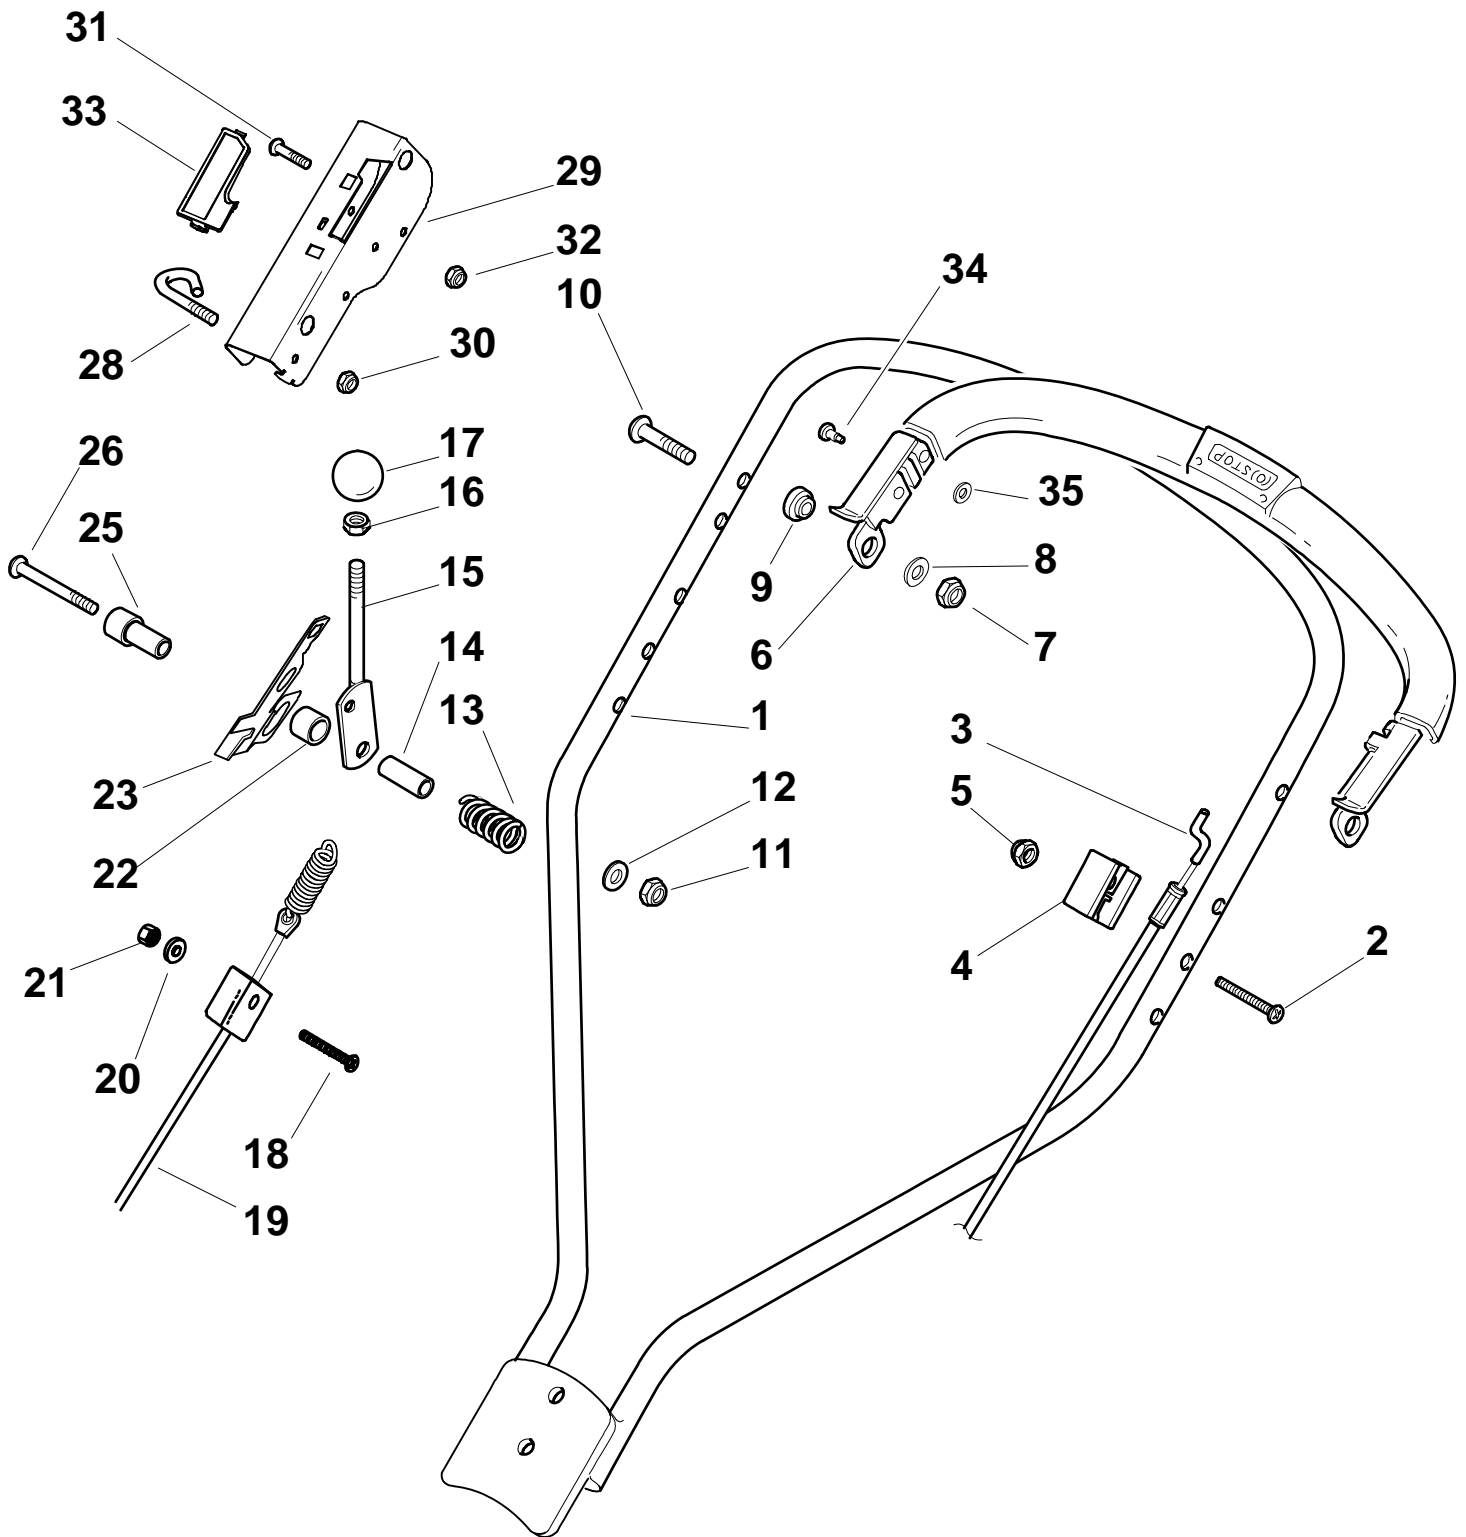

## MULTICLIP 53 S RENTAL Model Year 2010

- Use GLOBAL GARDEN PRODUCT Genuine Spare Parts specified in the parts list for repair and/or replacement.
- The contents described in the parts list may change due to improvement.
- The drawings of the spare parts are only indicative and might not represent the part in question exactly.
- The indications "right" - "left" - "front" - "rear" refer to the position of the operator when using the machine.
- When placing orders of parts for repair and/or replacement, make sure that the illustrated parts list is the one applying to the machine's year of manufacture, as shown on the identification plate attached to the machine.

Pos. Fig.	Antal Quantity	Art No Part No	Benämning	Description	Anmärkning Notes
1	1	381003631/0	Chassi	Deck Grey	
2	1	322226120/0	Remskydd-gul	Belt Protection, Yellow	
3	2	12728440/0	Skruv	Screw	
4	1	12728519/0	Skruv	Screw	
5	1	22034000/0	Slanganslutning	Washing Connection	
6	1	19035000/0	O-ring	Or Ring	
8	2	22820054/0	Plugg	Cap	
9	1	22778417/0	Fäste-hö	Bracket, R	
10	4	12735595/0	Skruv	Screw	
11	4	12800815/0	Skruv	Screw	
12	1	22735569/0	Höjdinställn.sektor	Sector, Height Adjustment	
13	1	22778415/0	Fäste-vä	Bracket, L	
14	1	81006365/0	Styre-underdel	Handle, Lower Part Black	
15	4	12293200/0	Mutter	Nut	
16	1	12523080/0	Bricka	Washer	
17	1	22399813/0	Lås ratt	Knob	