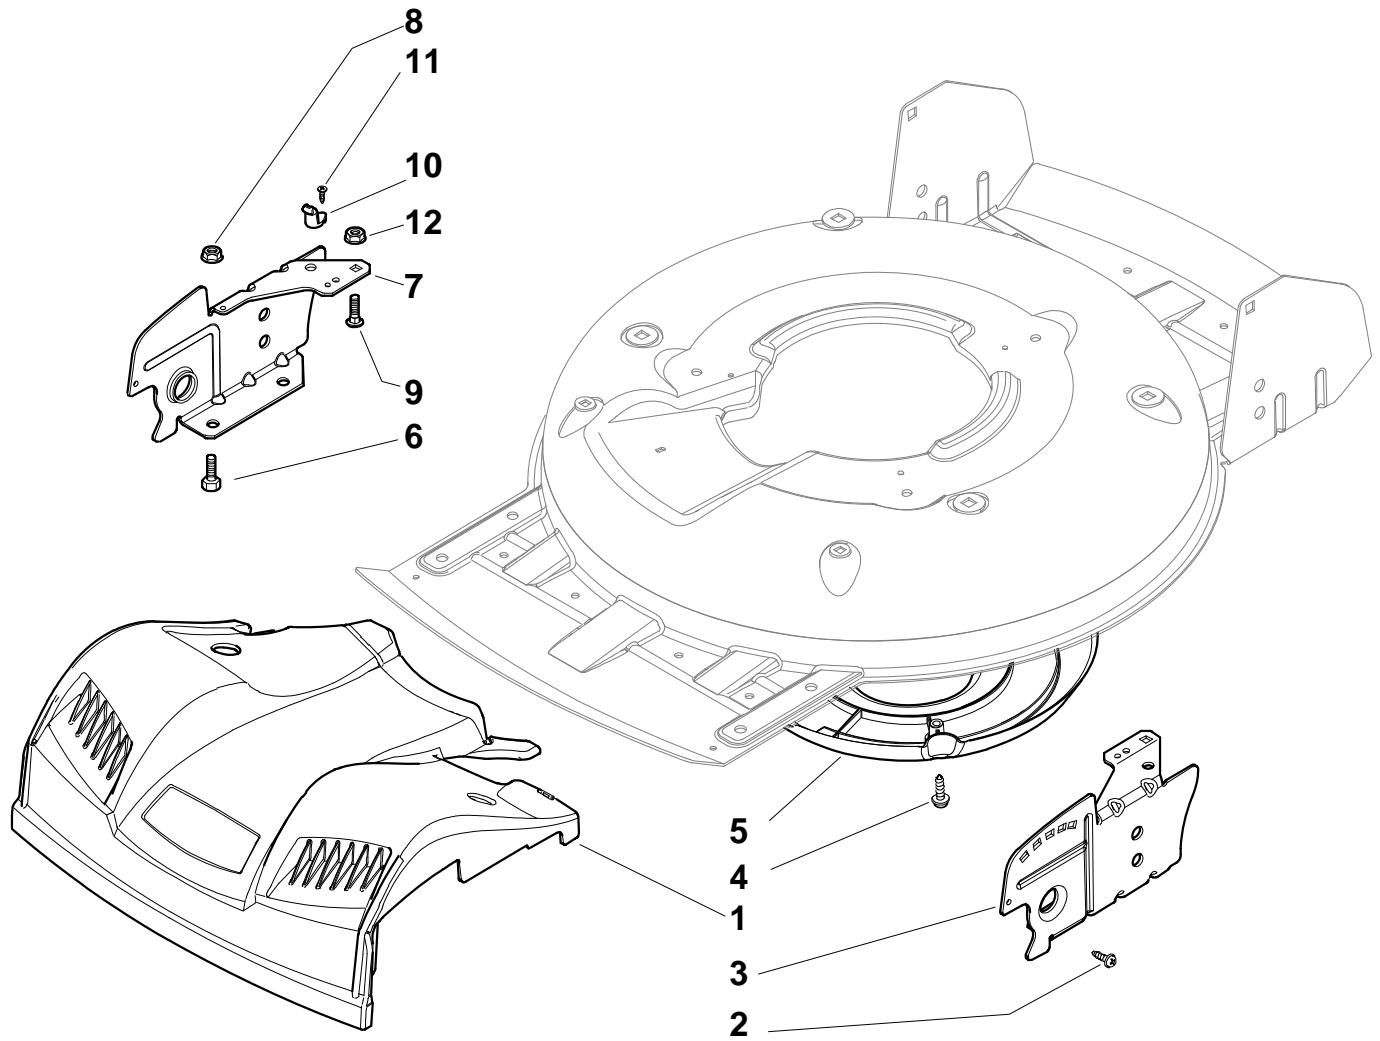

Pos. Fig.	Antal Quantity	Art No Part No	Benämning	Description	Anmärkning Notes
1	1	322226097/1	Frontkåpa-gul	Mask, Yellow	
2	2	12728523/0	Skruv	Screw	
3	1	22778421/0	Fäste-vä	Bracket, L	
4	3	12728530/0	Skruv	Screw	
5	1	22060220/0	Skydd	Protection	
6	4	12792611/0	Skruv	Screw	
7	1	22778419/0	Fäste-hö	Bracket, R	
8	4	12293201/0	Mutter	Nut	
9	2	12815200/0	Skruv	Screw	
10	2	22020400/0	Hållare	Fairlead	
11	2	12728523/0	Skruv	Screw	
12	2	12292102/0	Mutter	Nut