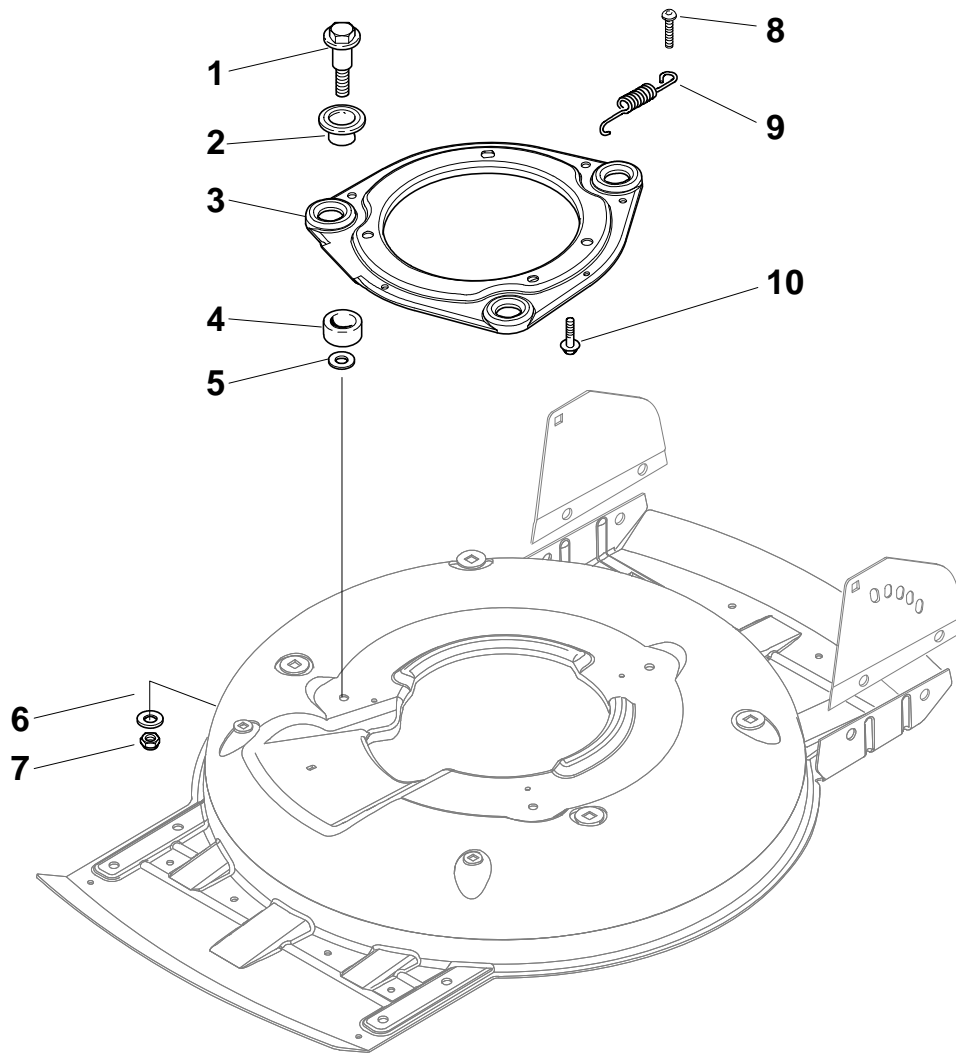

Pos. Fig.	Antal Quantity	Art No Part No	Benämning	Description	Anmärkning Notes
1	3	22524329/0	Bult	Pin	TR 4S
2	3	22672201/0	Bricka	Washer	
3	1	381207225/1	Fläns	Flange	
4	3	22250012/0	Dämpement	Grommet	
5	3	22671651/0	Bricka	Washer	
6	3	12521350/0	Bricka	Washer	
7	3	12155000/0	Mutter	Nut	
8	1	12791400/0	Skruv	Screw	
9	1	22450444/0	Fjäder	Spring	
10	3	112735108/1	Skruv	Screw