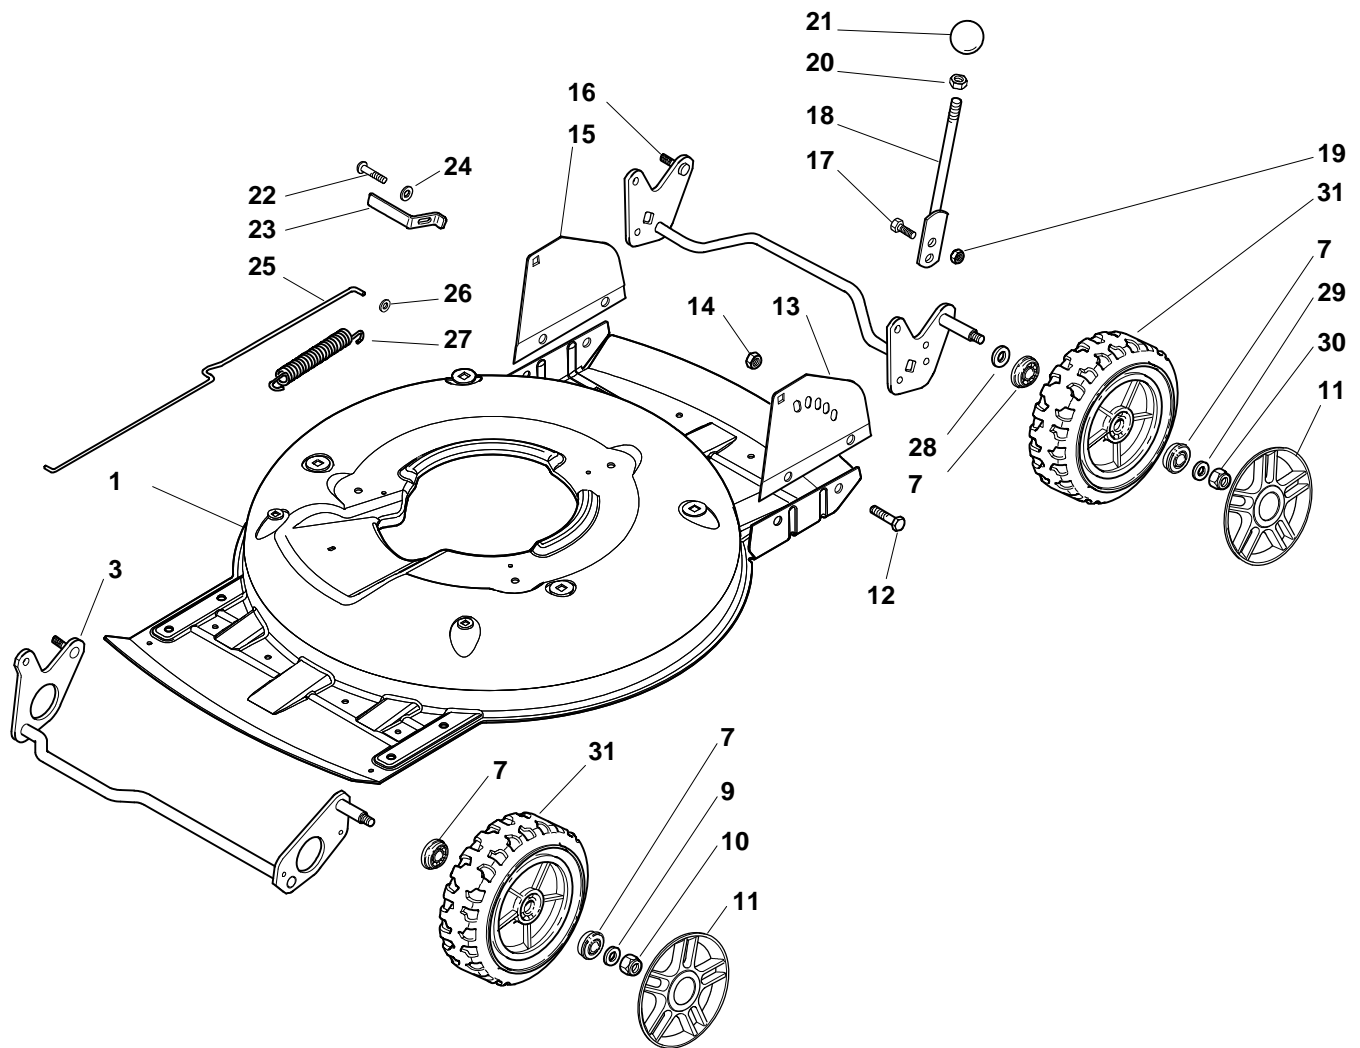

Genuine Spare Parts

www.stiga.com

MULTICLIP 50 4S INOX RENTAL Model Year 2010

- Use GLOBAL GARDEN PRODUCT Genuine Spare Parts specified in the parts list for repair and/or replacement.
- The contents described in the parts list may change due to improvement.
- The drawings of the spare parts are only indicative and might not represent the part in question exactly.
- The indications "right" - "left" - "front" - "rear" refer to the position of the operator when using the machine.
- When placing orders of parts for repair and/or replacement, make sure that the illustrated parts list is the one applying to the machine's year of manufacture, as shown on the identification plate attached to the machine.

MULTICLIP 50 4S INOX RENTAL - Model Year 2010

Pos. Fig.	Antal Quantity	Art No Part No	Benämning	Description	Anmärkning Notes
1	1	322064691/0	Chassi	Deck Inox	
3	1	81002849/0	Hjulaxel	Axle, Front Wheels	
7	8	22122200/0	Kullager	Bearing	
9	2	12369500/0	Bricka	Washer	
10	2	12155000/0	Mutter	Nut	
12	4	12791011/0	Skruv	Screw	
13	1	322545169/0	Platta-vä	Left Plate, Inox	
13	1	81545105/0	Platta-vä	Left Plate	
14	4	12154510/0	Mutter	Nut	
15	1	322545167/0	Platta-hö	Right Plate, Inox	
15	1	81545104/0	Platta-hö	Right Plate	
16	1	81002851/0	Hjulaxel	Axle, Rear Wheels	
17	2	12789000/0	Skruv	Screw	
18	1	81003323/0	Höjdinställn.spak	Lever, Height Adjustment	
19	2	12154330/0	Mutter	Nut	
20	1	12293200/0	Mutter	Nut	
21	1	22399812/0	Knopp	Knob	
22	2	12735661/0	Skruv	Screw	
23	2	22551529/0	Hjulrensare	Plate	
24	2	12521330/0	Bricka	Washer	
25	1	22033329/0	Höjdinställn.stång	Rod, Height Adjustment Control	
26	2	12604899/0	Låsbricka	Crown Fastener	
27	1	22446184/0	Fjäder	Spring	
28	2	12530150/0	Bricka	Washer	
29	2	12521350/0	Bricka	Washer	
30	2	12155000/0	Mutter	Nut	
31	4	381007390/1	Stödhjul	Wheel Ø 210	
32	1	22110419/0	Navkapsel-svart	Hub Cap	