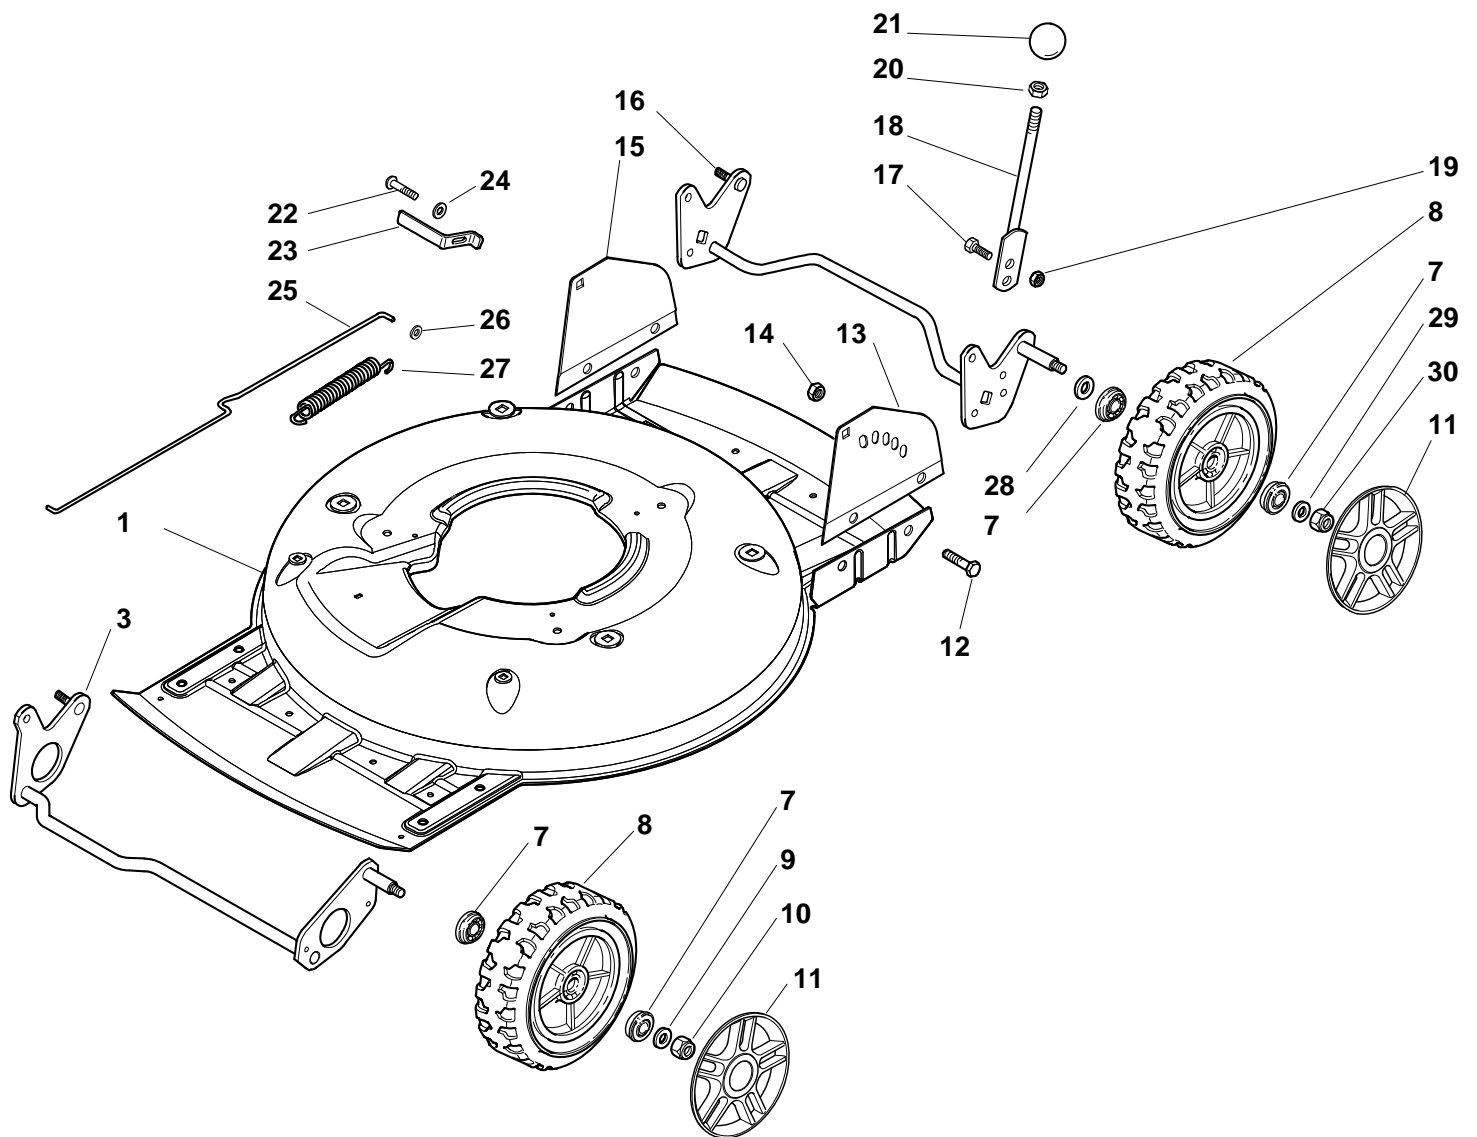

Genuine Spare Parts

www.stiga.com

MULTICLIP 50 4SE RENTAL Model Year 2010

- Use GLOBAL GARDEN PRODUCT Genuine Spare Parts specified in the parts list for repair and/or replacement.
- The contents described in the parts list may change due to improvement.
- The drawings of the spare parts are only indicative and might not represent the part in question exactly.
- The indications "right" - "left" - "front" - "rear" refer to the position of the operator when using the machine.
- When placing orders of parts for repair and/or replacement, make sure that the illustrated parts list is the one applying to the machine's year of manufacture, as shown on the identification plate attached to the machine.

MULTICLIP 50 4SE RENTAL - Model Year 2010

MULTICLIP 50 4SE RENTAL - Model Year 2010

Pos. Fig.	Antal Quantity	Art No Part No	Benämning	Description	Anmärkning Notes
1	1	322064691/0	Chassi	Deck Inox	
1	1	81002909/1	Chassi	Deck Grey	
3	1	81002849/0	Hjulaxel	Axle, Front Wheels	
7	8	22122200/0	Kullager	Bearing	
8	4	381007390/1	Stödhjul	Wheel Ø 210	
9	2	12369500/0	Bricka	Washer	
10	2	12155000/0	Mutter	Nut	
11	4	22110492/0	Navkapsel	Hub Cap, Grey D.210	
12	4	12791011/0	Skruv	Screw	
13	1	322545169/0	Platta-vä	Left Plate, Inox	
13	1	81545105/0	Platta-vä	Left Plate	
14	4	12154510/0	Mutter	Nut	
15	1	322545167/0	Platta-hö	Right Plate, Inox	
15	1	81545104/0	Platta-hö	Right Plate	
16	1	81002851/0	Hjulaxel	Axle, Rear Wheels	
17	2	12789000/0	Skruv	Screw	
18	1	81003323/0	Höjdinställn.spak	Lever, Height Adjustment	
19	2	12154330/0	Mutter	Nut	
20	1	12293200/0	Mutter	Nut	
21	1	22399812/0	Knopp	Knob	
22	2	12735661/0	Skruv	Screw	
23	2	22551529/0	Hjulrensare	Plate	
24	2	12521330/0	Bricka	Washer	
25	1	22033329/0	Höjdinställn.stång	Rod, Height Adjustment Control	
26	2	12604899/0	Låsbricka	Crown Fastener	
27	1	22446184/0	Fjäder	Spring	
28	2	12530150/0	Bricka	Washer	
29	2	12521350/0	Bricka	Washer	
30	2	12155000/0	Mutter	Nut	