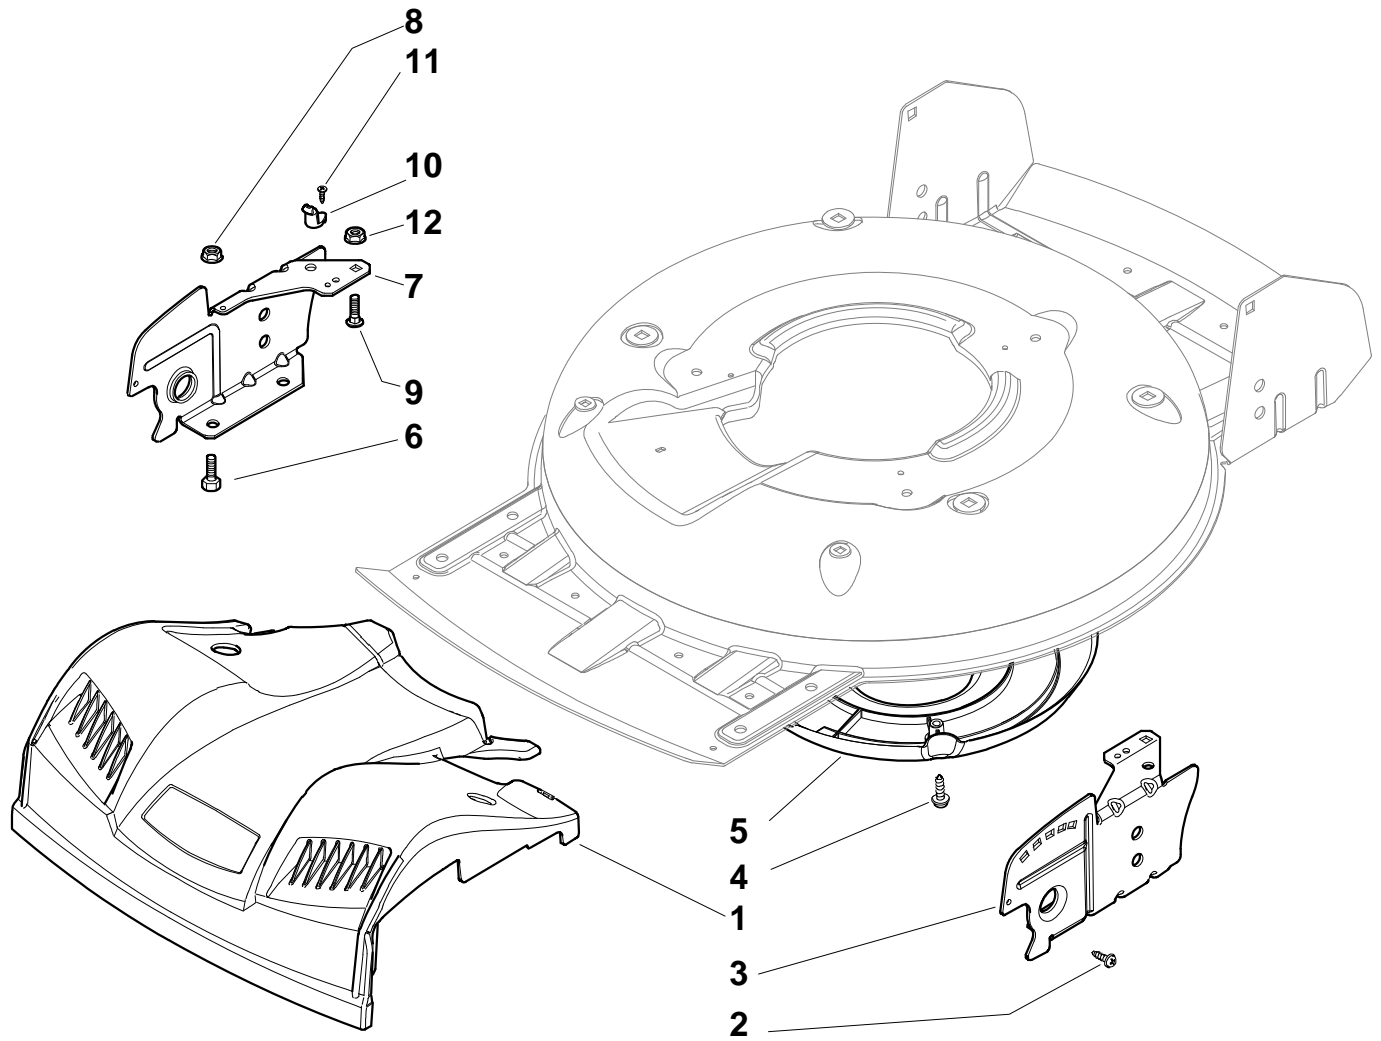

Pos. Fig.	Antal Quantity	Art No Part No	Benämning	Description	Anmärkning Notes
1	1	322226097/1	Frontkåpa-gul	Mask, Yellow	
2	2	12728523/0	Skruv	Screw	
3	1	22778421/0	Fäste-vä	Bracket, L	
4	3	12728530/0	Skruv	Screw	
5	1	22060220/0	Skydd	Protection	
6	4	12792611/0	Skruv	Screw	
7	1	22778419/0	Fäste-hö	Bracket, R	
8	4	12293201/0	Mutter	Nut	
9	2	12815200/0	Skruv	Screw	
10	2	22020400/0	Hållare	Fairlead	
11	2	12728523/0	Skruv	Screw	
12	2	12292102/0	Mutter	Nut