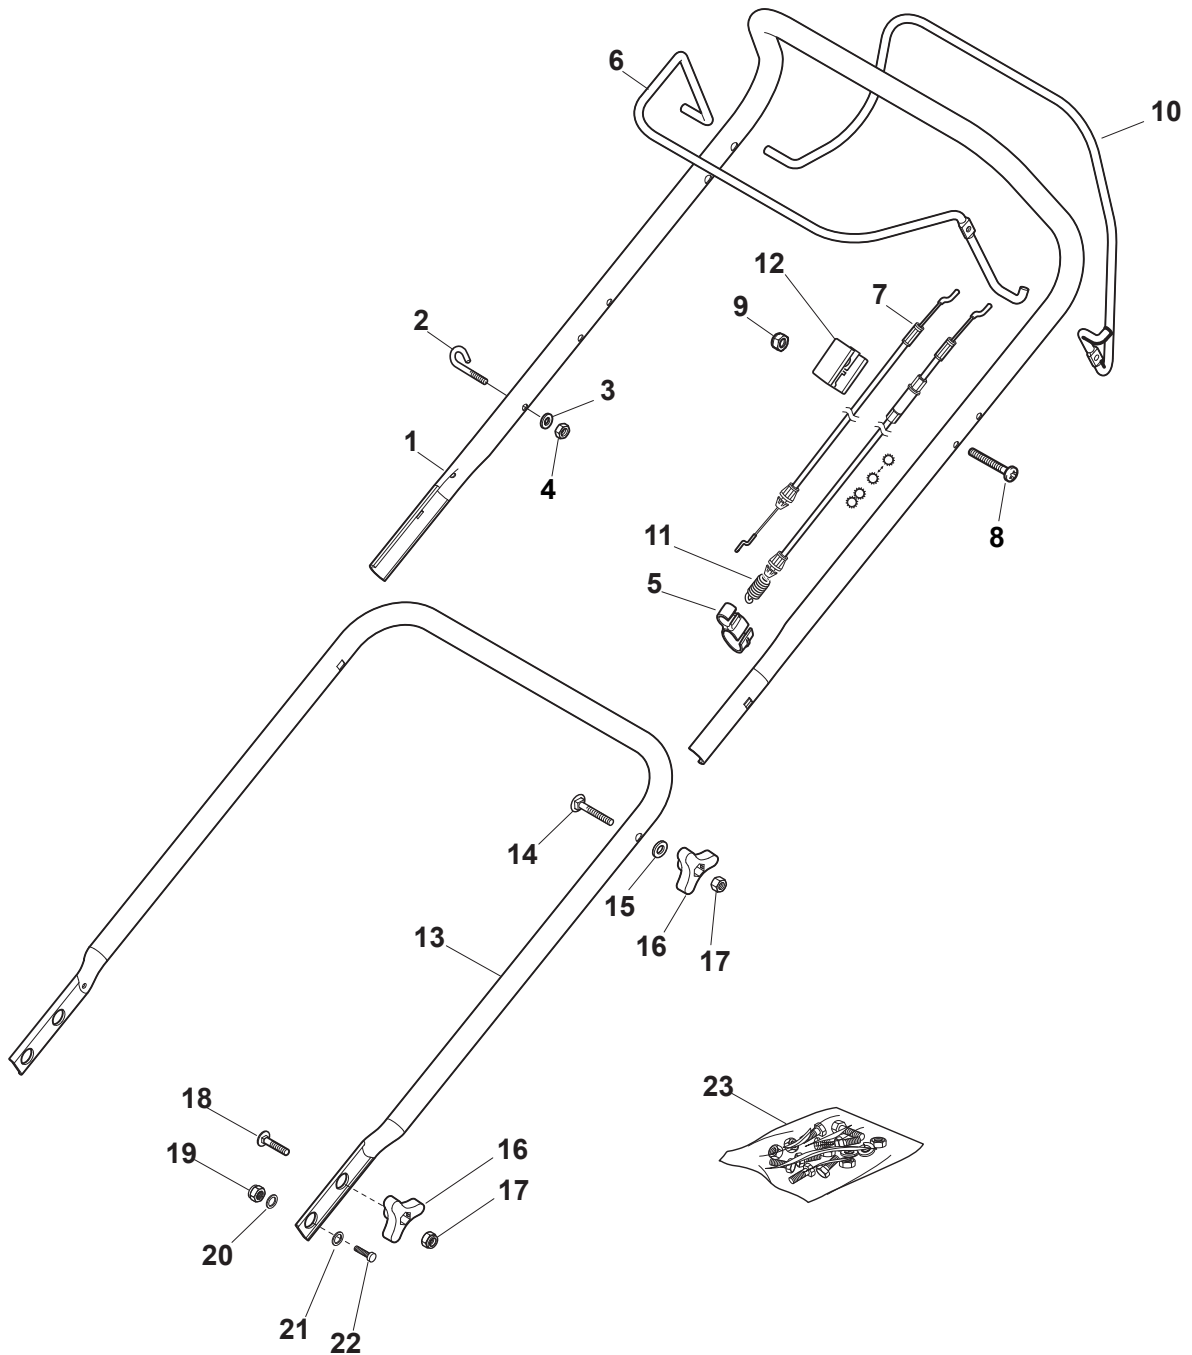

THIS INFORMATION IS NOT INTENDED FOR SALE OR RESALE, AND THIS NOTICE MUST REMAIN ON ALL COPIES.

Fig.	Q.ty	Part No	Description	Notes
1	1	322055264/0	Lower Cover	
2	1	322055265/0	Upper Cover	
3	1	322602026/0	Button	
4	5	112728699/0	Screw	
5	1	125943004/0	Screw	
6	1	122450477/0	Spring	
7	1	322981471/1	Plate	
8	5	112728697/0	Screw	
9	1	322602027/0	Lens	
10	1	322602028/0	Visualizer	
11	1	112154510/0	Nut	
12	1	112523040/0	Washer	
13	1	122517873/0	Pin	
14	1	381003475/1	Lever, Height Adjustment	
15	1	322778475/0	Bracket	
16	1	112815270/0	Screw	
17	1	122450480/0	Spring	
18	2	322545152/0	Plate	
19	4	112728697/0	Screw	
20	1	322778477/0	Bracket	
21	1	181003116/0	Gear Box	
23	1	381302883/0	Front Wheel Axle	
24	1	381302889/0	Rear Wheel Axle	
25	1	322806647/0	Bracket	
26	2	119216035/0	Bearing	
27	1	122570134/0	Left Pinion	
28	1	122570133/0	Right Pinion	
29	4	112608600/0	Seeger	
30	2	122753000/0	Pin	
31	1	381002046/0	Wheels Control Rod	
32	2	122519823/0	Pin	
33	2	322785305/1	Support	
34	4	112728697/0	Screw	
35	2	112436051/0	Plate	
36	1	112645708/0	Pin	
37	2	322600247/0	Protection, Wheel	Not for DELTA Wheels
38	2	322600208/0	Protection, Wheel	
41	2	112523050/0	Washer	
42	1	135064379/0	Belt	
43	5	112728704/1	Screw	
44	1	112674550/0	Screw	
45	2	112154210/0	Nut	
46	1	122671656/0	Washer	
47	2	112792611/0	Screw	
48	2	112689500/0	Screw	
49	1	322806649/0	Bracket	
50	1	322608567/0	Axle	
51	2	112735120/0	Screw	
60	1	122601914/0	Pulley	
61	1	122601915/0	Pulley	
62	1	122601932/0	Pulley	

Fig.	Q.ty	Part No	Description	Notes
1	1	322500113/0	Front Combi	
2	6	112728697/0	Screw	
3	2	112728699/0	Screw	
4	1	322055524/0	Insert	
5	1	322226217/0	Mask, Light Red	
5	1	322226221/0	Mask, Black	
5	1	322226242/0	Mask, Dark Red	
6	1	322393742/0	Handle	
7	1	381004794/0	Red Deck	