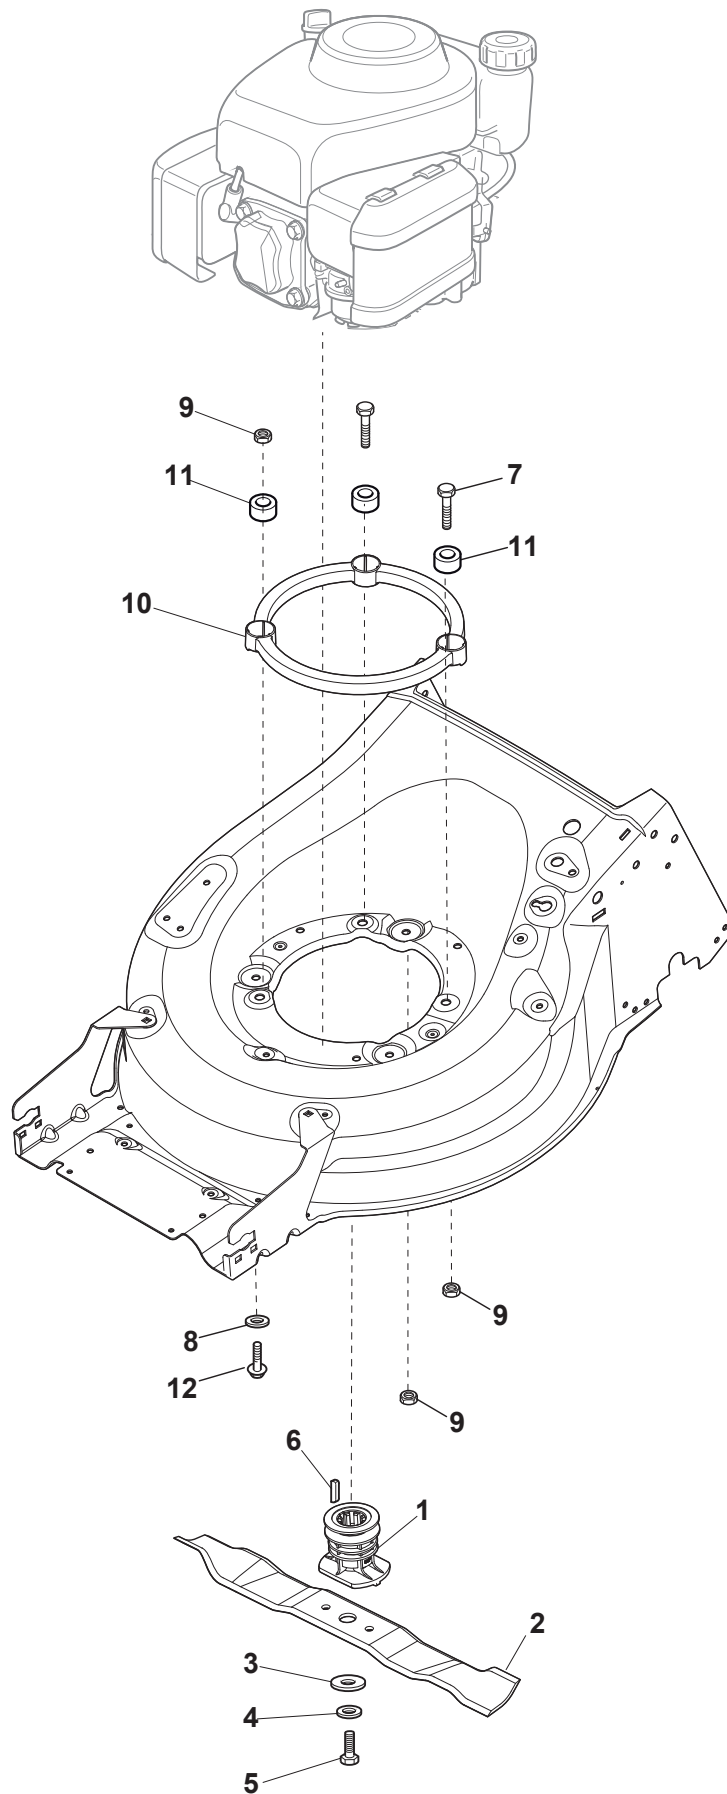

Fig.	Q.ty	Part No	Description	Notes
1	1	122465607/3	Hub With Pulley, Crankshaft Ø 22.2	for GGP and B&S Engines
1	1	122465638/1	Hub With Pulley, Crankshaft Ø 22.2	for B&S 675E-750-850 Engines
2	1	181004409/0	Mulching Blade	
3	1	112508125/0	Elastic Washer	
4	1	322680021/0	Washer	
5	1	112735698/0	Screw	
6	1	112139100/0	Feather, Crankshaft Ø 22,2	
7	2	112691700/0	Screw	for B&S 675EX-750EX (MP1 504) and 850E
7	3	112692050/0	Screw	for B&S 750EX (MP1 554)
8	1	112521350/0	Washer	
9	3	112154210/0	Nut	
10	1	322170964/0	Protection	
11	3	122170835/0	Spacer	
12	1	112691700/0	Screw	for B&S 750EX Engines
12	1	112692050/0	Screw	for B&S 675EX-675E-850E Engines