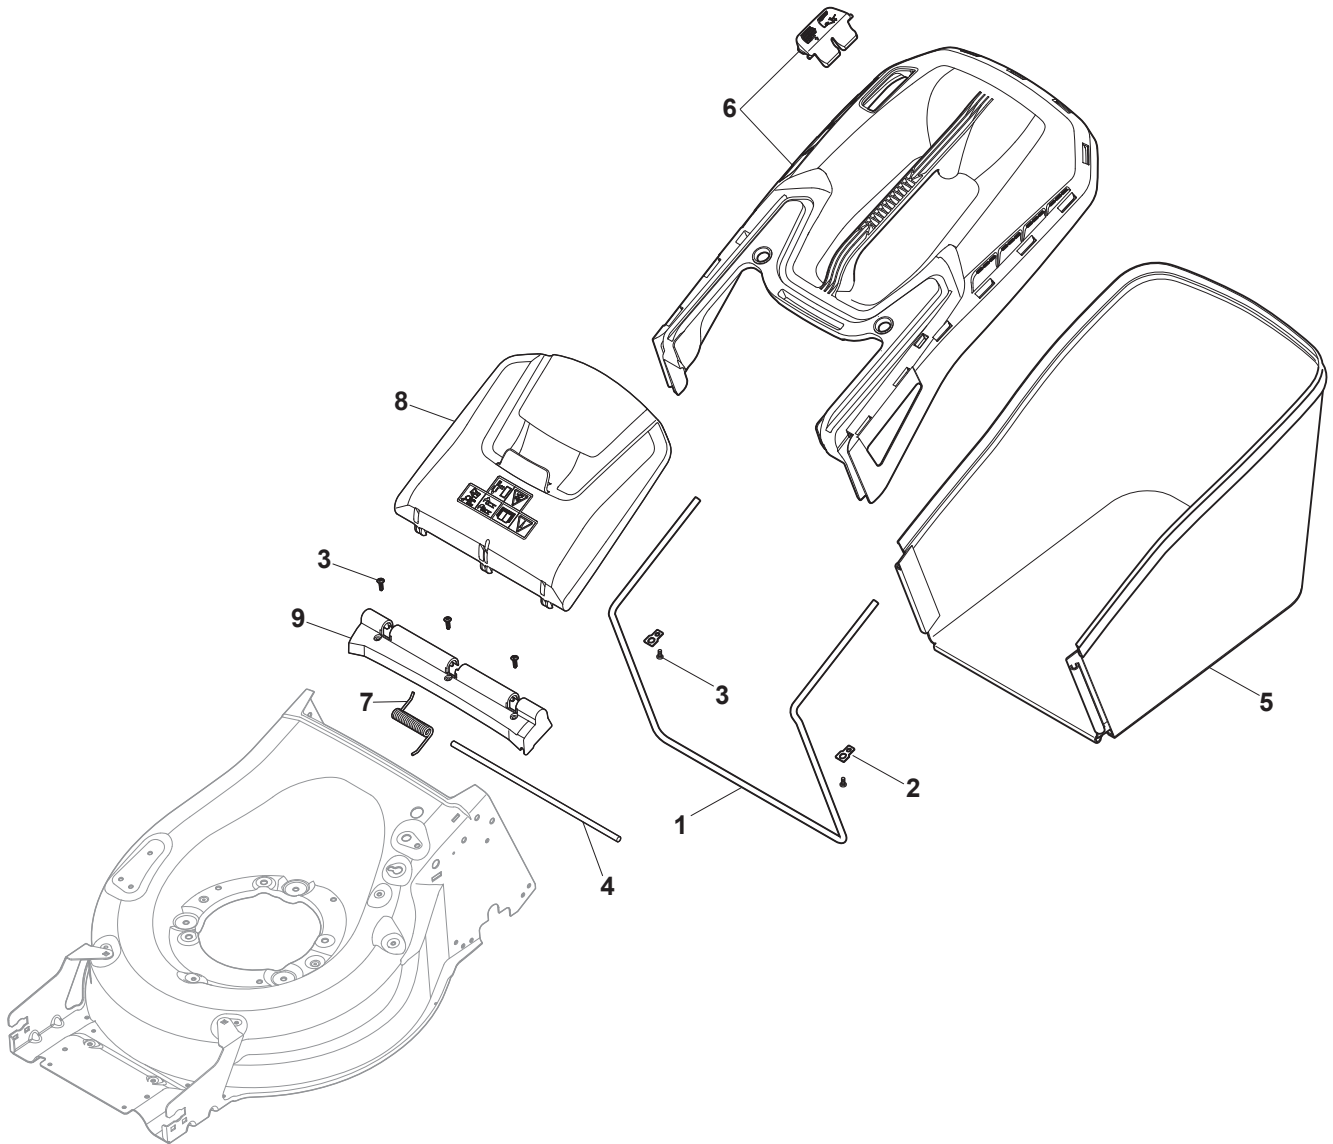

Fig.	Q.ty	Part No	Description	Notes
1	1	322109569/0	Black Stone Guard Support	Black
1	1	322109584/0	Yellow Stone Guard Support	Yellow
2	1	322600308/0	Stone Guard, Black	Black
2	1	322600312/0	Stone Guard, White	Yellow
3	3	112728697/0	Screw	
4	1	122517884/0	Pin	
5	1	181102350/0	Cancas Grasscatcher	
6	1	181006410/0	Fabric Box Frame	
7	1	122450479/0	Spring	