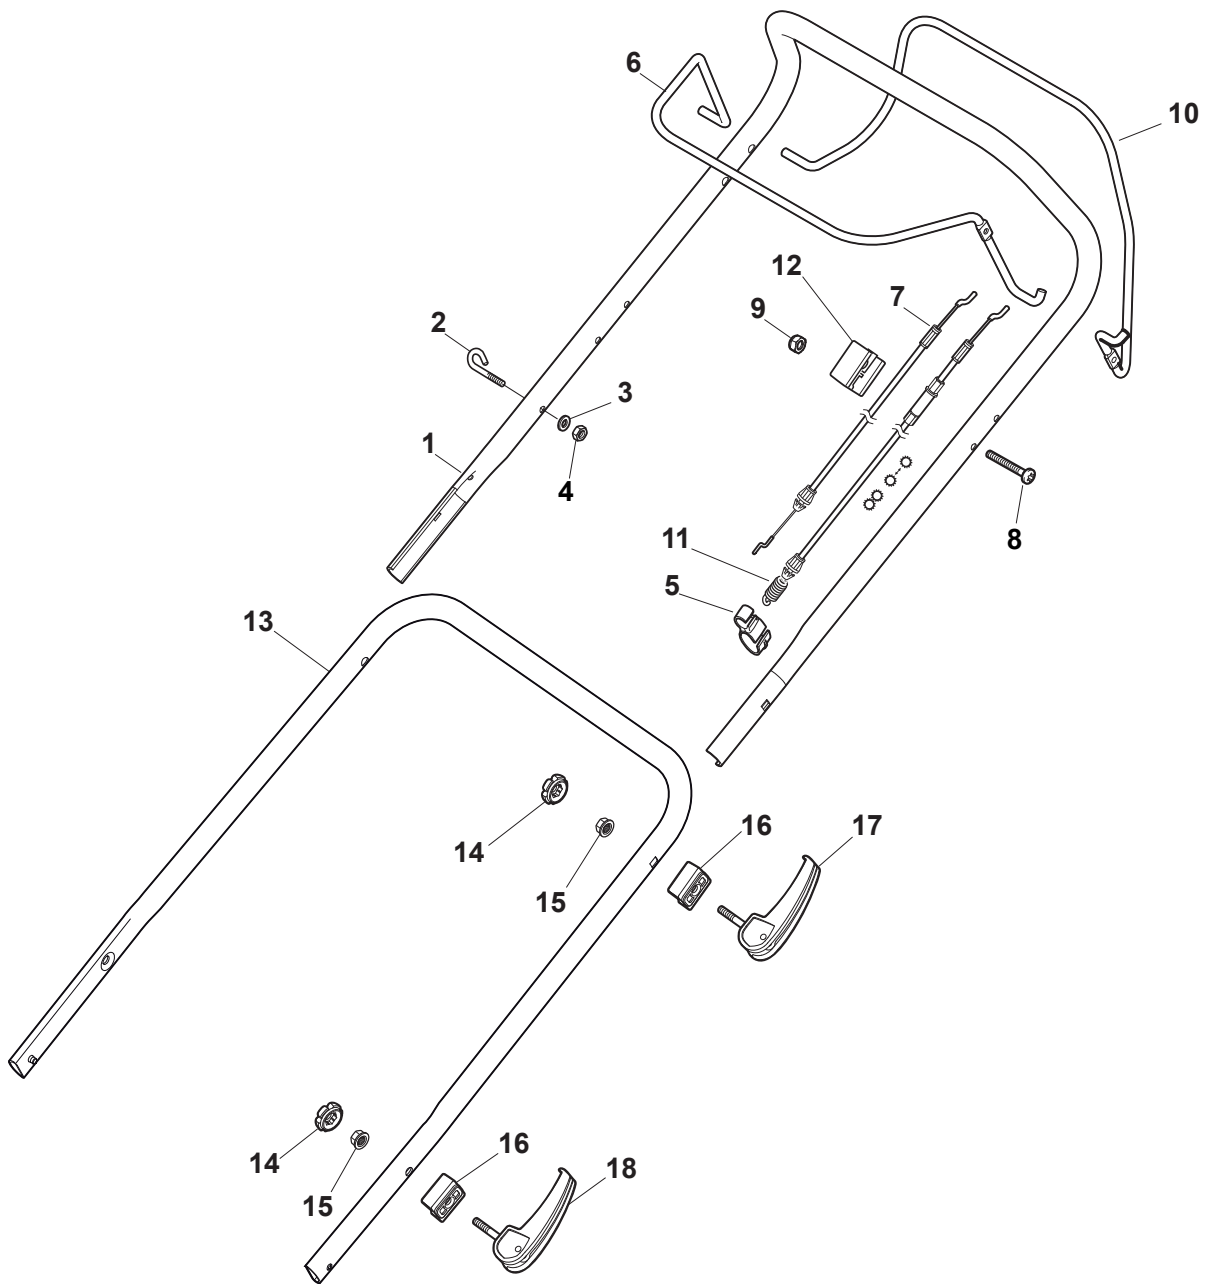

Fig.	Q.ty	Part No	Description	Notes
1	1	381007559/0	Handle, Upper Part	Black
2	1	122430313/0	Guide Spring	
3	1	112521330/0	Washer	
4	1	112154510/0	Nut	
5	1	322806644/0	Protection	without Variator
5	2	322806644/0	Protection	with Variator
6	2	112523000/1	Washer	without Variator
6	4	112523000/1	Washer	with Variator
7	2	112727812/0	Screw	without Variator
7	4	112727812/0	Screw	with Variator
8	2	322680017/0	Washer	
9	2	122131750/0	Nut	
10	2	322399835/0	Knob	
11	1	381003253/0	Locking Handle Lever	Black
12	1	381030108/0	Clutch Cable	
13	1	181003437/0	Lever, Engine Brake Black	
14	1	181003438/1	Drive Control Lever, Black	
15	1	181030057/0	Cable, Thread Engine Brake	For B&S 675EX - 675EX ES Engine
15	1	181030070/0	Cable, Thread Engine Brake	For Honda-B&S 850-625-BS675E-675IS-W-BE0702 Engine
15	1	181030087/0	Cable, Thread Engine Brake	For B&S 750-750Es-775IS Engine
15	1	181030088/0	Cable, Thread Engine Brake	For B&S 500E-550E-625E-675E-675IS Engine
16	1	112727784/0	Screw	
17	1	322551639/0	Fixed Plate	
18	1	112154510/0	Nut	

Bushing - Ø180

Ball Bearing - Ø180

Bushing - Ø240

Ball Bearing - Ø240

Fig.	Q.ty	Part No	Description	Notes
1	6	112728706/0	Screw	
2	2	381007462/1	Wheel	
3	8	322042064/0	Bushing	
4	2	381007442/1	Wheel - Short Hub	
5	2	381007466/1	Wheel	
6	2	381007445/1	Wheel - Short Hub	
7	2	381007463/1	Wheel	
8	8	119216035/0	Bearing	
9	2	381007448/1	Wheel - Short Hub	
10	2	381007467/1	Wheel	
11	2	381007455/1	Wheel - Short Hub	
12	2	322120117/0	Wheels Crown Ø240	
13	2	122170848/0	Spacer	

Ball Bearing Ø200 - Wheels NTD

Ball Bearing Ø280 - Wheels NTD

Fig.	Q.ty	Part No	Description	Notes
1	8	119216035/0	Bearing	
2	4	381007416/2	Wheel	
4	2	381007417/2	Wheel	
5	6	112728706/0	Screw	
6	2	322120115/0	Wheels Crown	
7	2	122170845/0	Spacer	