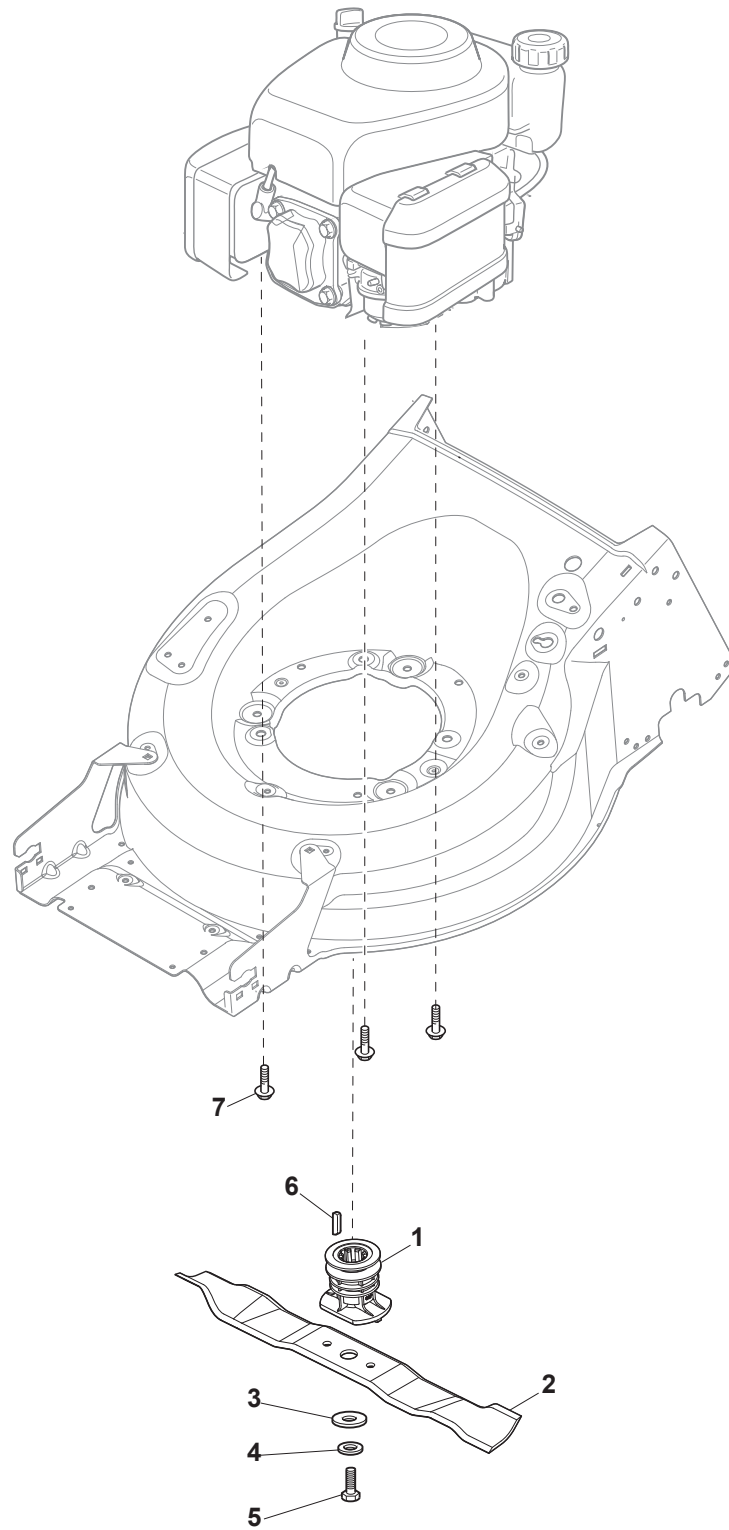

Fig.	Q.ty	Part No	Description	Notes
1	1	122465607/3	Hub With Pulley, Crankshaft Ø 22.2	for GGP and B&S Engines
1	1	122465608/2	Hub With Pulley, Crankshaft Ø 25	for HONDA Engines
1	1	122465638/1	Hub With Pulley, Crankshaft Ø 22.2	for B&S 675E-750-850 Engines
2	1	181004409/0	Mulching Blade	
3	1	112508125/0	Elastic Washer	
4	1	322680021/0	Washer	
5	1	112735698/0	Screw	for GGP-B&S-HONDA Engines
5	1	112736815/0	Screw	for B&S 675E-750-850 Engines
6	1	112139100/0	Feather, Crankshaft Ø 22,2	for GGP and B&S Engines
6	1	112139150/0	Feather, Crankshaft Ø 25	for HONDA Engines
7	3	112735108/1	Screw	for GGP-B&S-HONDA Engines
7	3	112735109/2	Screw	for GGP 100 Engine