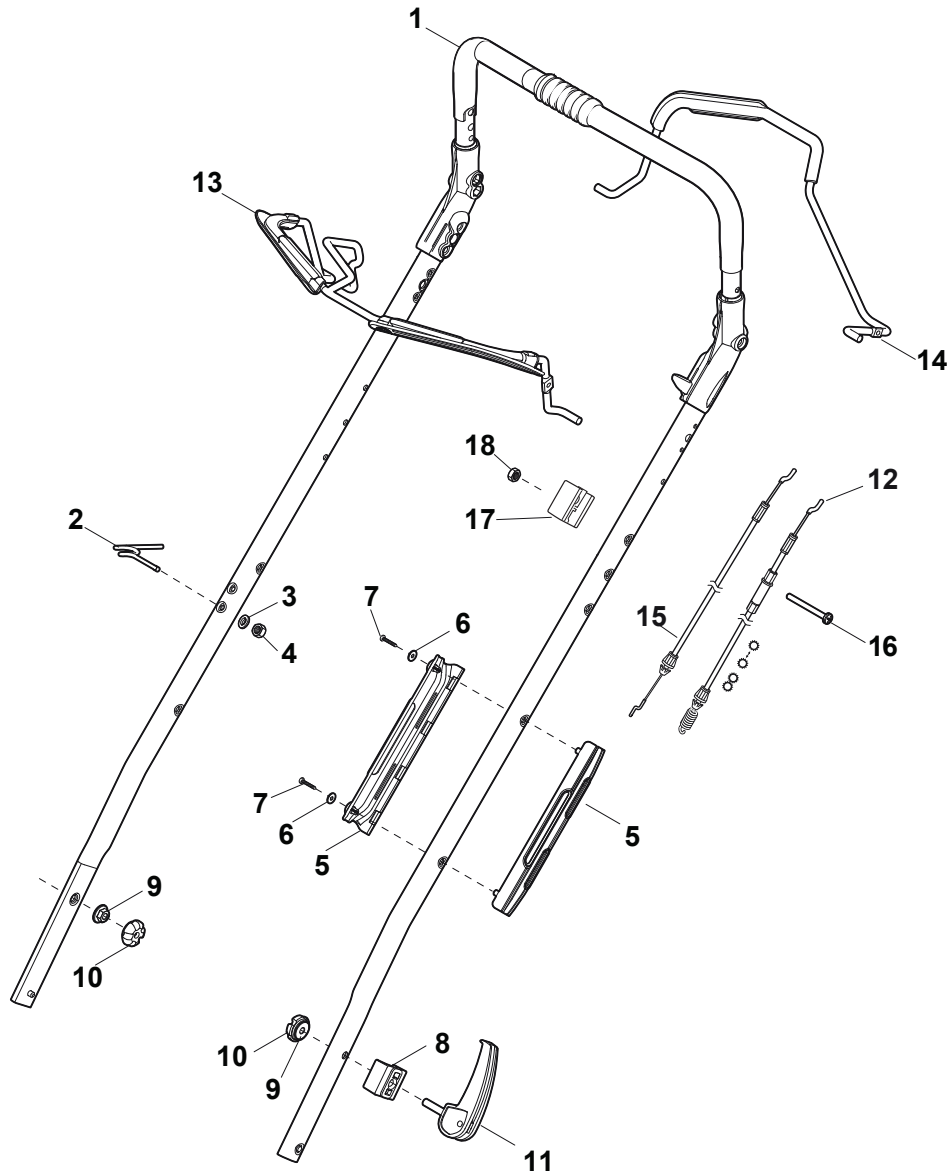

Fig.	Q.ty	Part No	Description	Notes
1	1	381007559/0	Handle, Upper Part	Black
2	1	122430313/0	Guide Spring	
3	1	112521330/0	Washer	
4	1	112154510/0	Nut	
5	1	322806644/0	Protection	without Variator
5	2	322806644/0	Protection	with Variator
6	2	112523000/1	Washer	without Variator
6	4	112523000/1	Washer	with Variator
7	2	112727812/0	Screw	without Variator
7	4	112727812/0	Screw	with Variator
8	2	322680017/0	Washer	
9	2	122131750/0	Nut	
10	2	322399835/0	Knob	
11	1	381003253/0	Locking Handle Lever	Black
12	1	381030108/0	Clutch Cable	
13	1	181003437/0	Lever, Engine Brake Black	
14	1	181003438/1	Drive Control Lever, Black	
15	1	181030057/0	Cable, Thread Engine Brake	For B&S 675EX - 675EX ES Engine
15	1	181030070/0	Cable, Thread Engine Brake	For Honda-B&S 850-625-BS675E-675IS-W-BE0702 Engine
15	1	181030087/0	Cable, Thread Engine Brake	For B&S 750-750Es-775IS Engine
15	1	181030088/0	Cable, Thread Engine Brake	For B&S 500E-550E-625E-675E-675IS Engine
16	1	112727784/0	Screw	
17	1	322551639/0	Fixed Plate	
18	1	112154510/0	Nut	

Bushing - Ø180

Ball Bearing - Ø180

Bushing - Ø240

Ball Bearing - Ø240

Fig.	Q.ty	Part No	Description	Notes
1	6	112728706/0	Screw	
2	2	381007462/1	Wheel	
3	8	322042064/0	Bushing	
4	2	381007442/1	Wheel - Short Hub	
5	2	381007466/1	Wheel	
6	2	381007445/1	Wheel - Short Hub	
7	2	381007463/1	Wheel	
8	8	119216035/0	Bearing	
9	2	381007448/1	Wheel - Short Hub	
10	2	381007467/1	Wheel	
11	2	381007455/1	Wheel - Short Hub	
12	2	322120117/0	Wheels Crown Ø240	
13	2	122170848/0	Spacer	

Ball Bearing Ø200 - Wheels NTD

Ball Bearing Ø280 - Wheels NTD

Fig.	Q.ty	Part No	Description	Notes
1	8	119216035/0	Bearing	
2	4	381007416/2	Wheel	
4	2	381007417/2	Wheel	
5	6	112728706/0	Screw	
6	2	322120115/0	Wheels Crown	
7	2	122170845/0	Spacer	