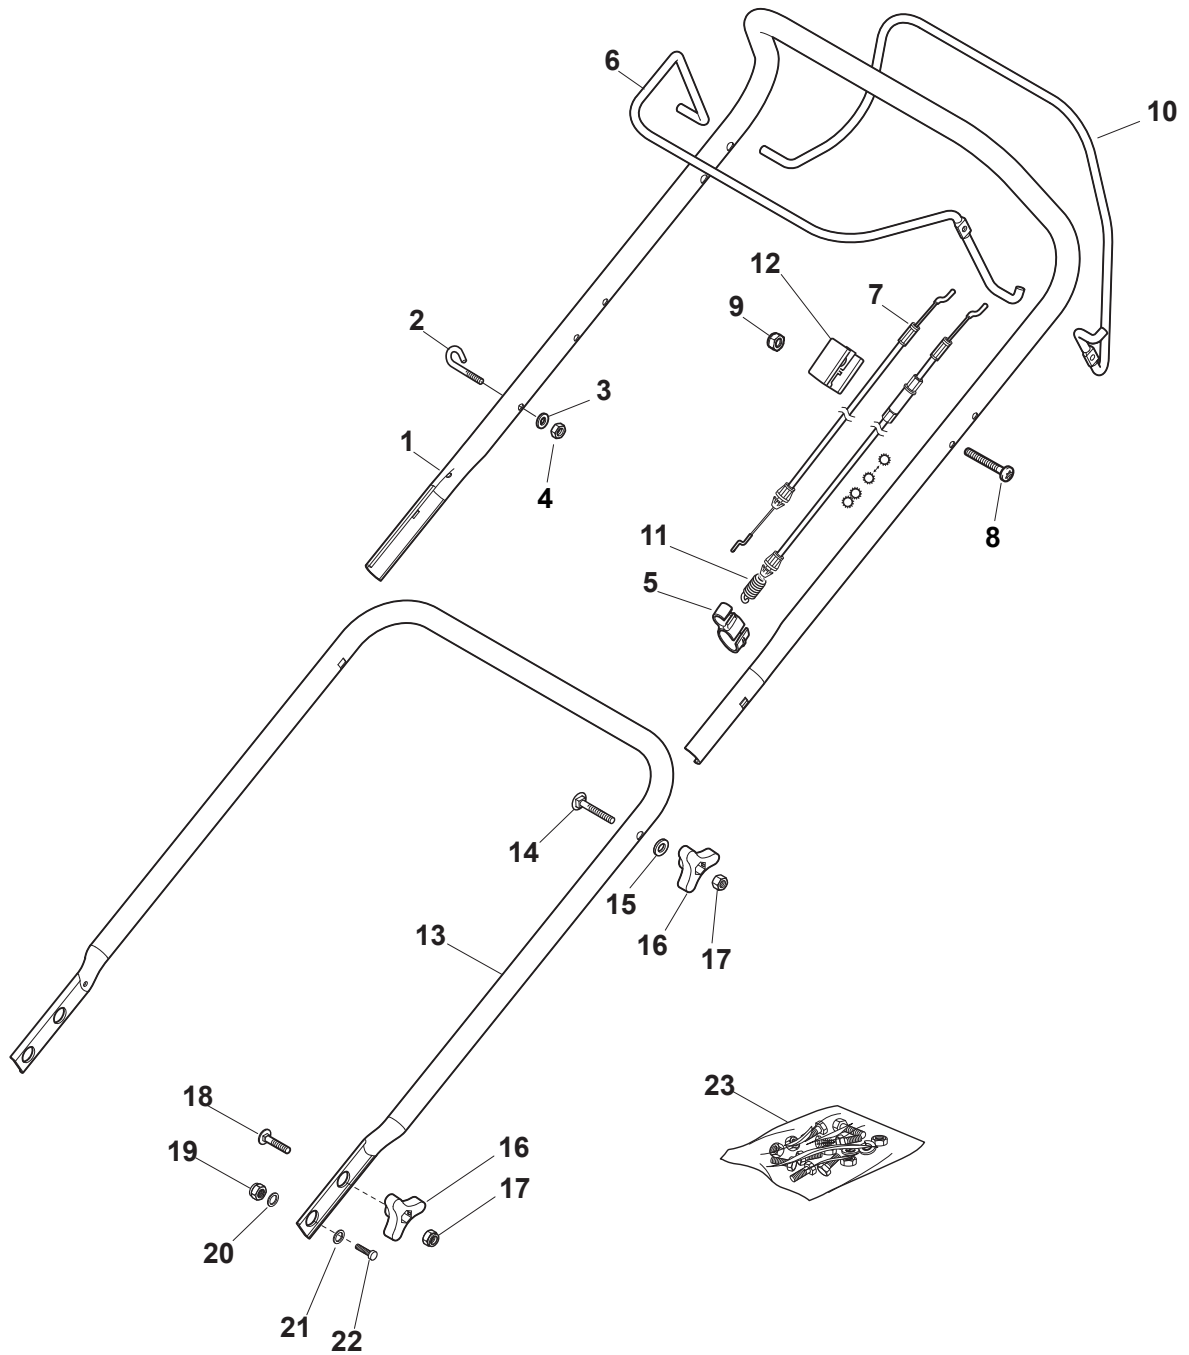

Fig.	Q.ty	Part No	Description	Notes
1	1	381006739/1	Handle, Upper Part	Black without Sponge
1	1	381006745/1	Handle, Upper Part With Sponge Handgrip	Black with Sponge
1	1	381006753/0	Handle, Upper Part Yellow	Yellow without Sponge
1	1	381006754/0	Handle, Upper Part Yellow	Yellow with Sponge
1	1	381007601/0	Handle, Upper Part	Yellow with Sponge - TRE Models
1	1	381006787/0	Handle, Upper Part	Black without Sponge - TRE Models
1	1	381007606/0	Handle, Upper Part	Yellow with Sponge - Variator
1	1	381007571/0	Handle, Upper Part	Black with Sponge - Variator
2	1	122430313/0	Guide Spring	
3	1	112521330/0	Washer	
4	1	112154510/0	Nut	
5	1	118390020/0	Conduit Clip	
6	1	181003363/1	Lever, Engine Brake Black	Black
6	1	381003365/0	Lever, Engine Brake Yellow	Yellow
6	1	381003376/0	Lever, Engine Brake Red	Red
7	1	181030087/0	Cable, Thread Engine Brake	For B&S 775 IS
7	1	181030088/0	Cable, Thread Engine Brake	For B&S 675 IS
8	1	112727783/0	Screw	
9	1	112154510/0	Nut	
10	1	181003364/0	Drive Control Lever	Black
10	1	381003366/0	Lever, Driving Yellow	Yellow
11	1	381030104/0	Clutch Cable	
12	1	322551640/0	Plate	
13	1	381006785/0	Handle Lower Part	Black
13	1	381007538/0	Handle, Lower Part Yellow	Yellow
14	2	112819110/0	Screw	
15	2	122671651/0	Washer	
16	2	122399900/0	Black Knob	
17	2	112293200/0	Nut	
18	2	112818900/0	Screw	
19	2	112155000/0	Nut	
20	2	112521350/0	Washer	
21	2	112369500/0	Elastic Washer	
22	2	112760605/0	Screw	
23	1	381008730/0	Outfit	Black