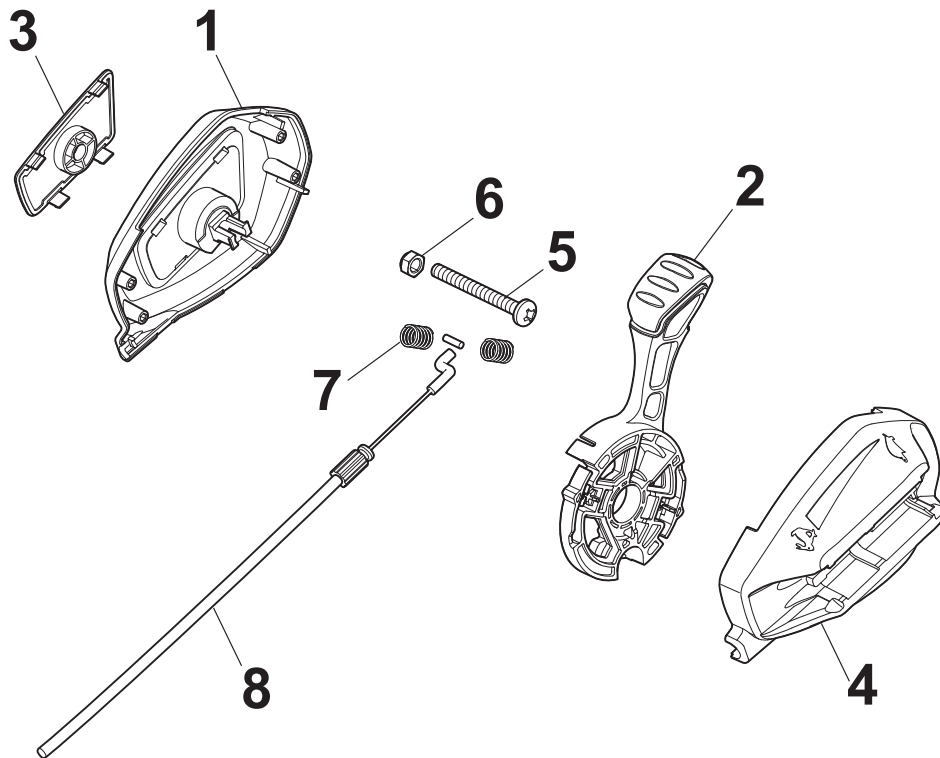

Fig.	Q.ty	Part No	Description	Notes
1	1	381006739/1	Handle, Upper Part	Black without Sponge
1	1	381006745/1	Handle, Upper Part With Sponge Handgrip	Black with Sponge
1	1	381006753/0	Handle, Upper Part Yellow	Yellow without Sponge
1	1	381006754/0	Handle, Upper Part Yellow	Yellow with Sponge
1	1	381006787/0	Handle, Upper Part	Black without Sponge - TRE Models
1	1	381007601/0	Handle, Upper Part	Yellow with Sponge - TRE Models
1	1	381007571/0	Handle, Upper Part	Black with Sponge - Variator
1	1	381007606/0	Handle, Upper Part	Yellow with Sponge - Variator
2	1	122430313/0	Guide Spring	
3	1	112521330/0	Washer	
4	1	112154510/0	Nut	
5	1	118390020/0	Conduit Clip	
6	1	181003363/1	Lever, Engine Brake Black	Black
6	1	381003365/0	Lever, Engine Brake Yellow	Yellow
6	1	381003376/0	Lever, Engine Brake Red	Red
7	1	181030057/0	Cable, Thread Engine Brake	For B&S 775 IS
7	1	181030106/0	Cable, Thread Engine Brake	For B&S 675 IS
8	1	112727783/0	Screw	
9	1	112154510/0	Nut	
10	1	181003364/0	Drive Control Lever	Black
10	1	381003366/0	Lever, Driving Yellow	Yellow
11	1	381030104/0	Clutch Cable	
12	1	322551640/0	Plate	
13	1	381007563/0	Lower Handle	Black
13	1	381007600/0	Lower Handle	Yellow
14	4	322399835/0	Knob	
15	4	122131750/0	Nut	
16	4	322680016/0	Washer	
17	2	381103350/0	Locking Handle Lever	Black
18	2	381003253/0	Locking Handle Lever	Black