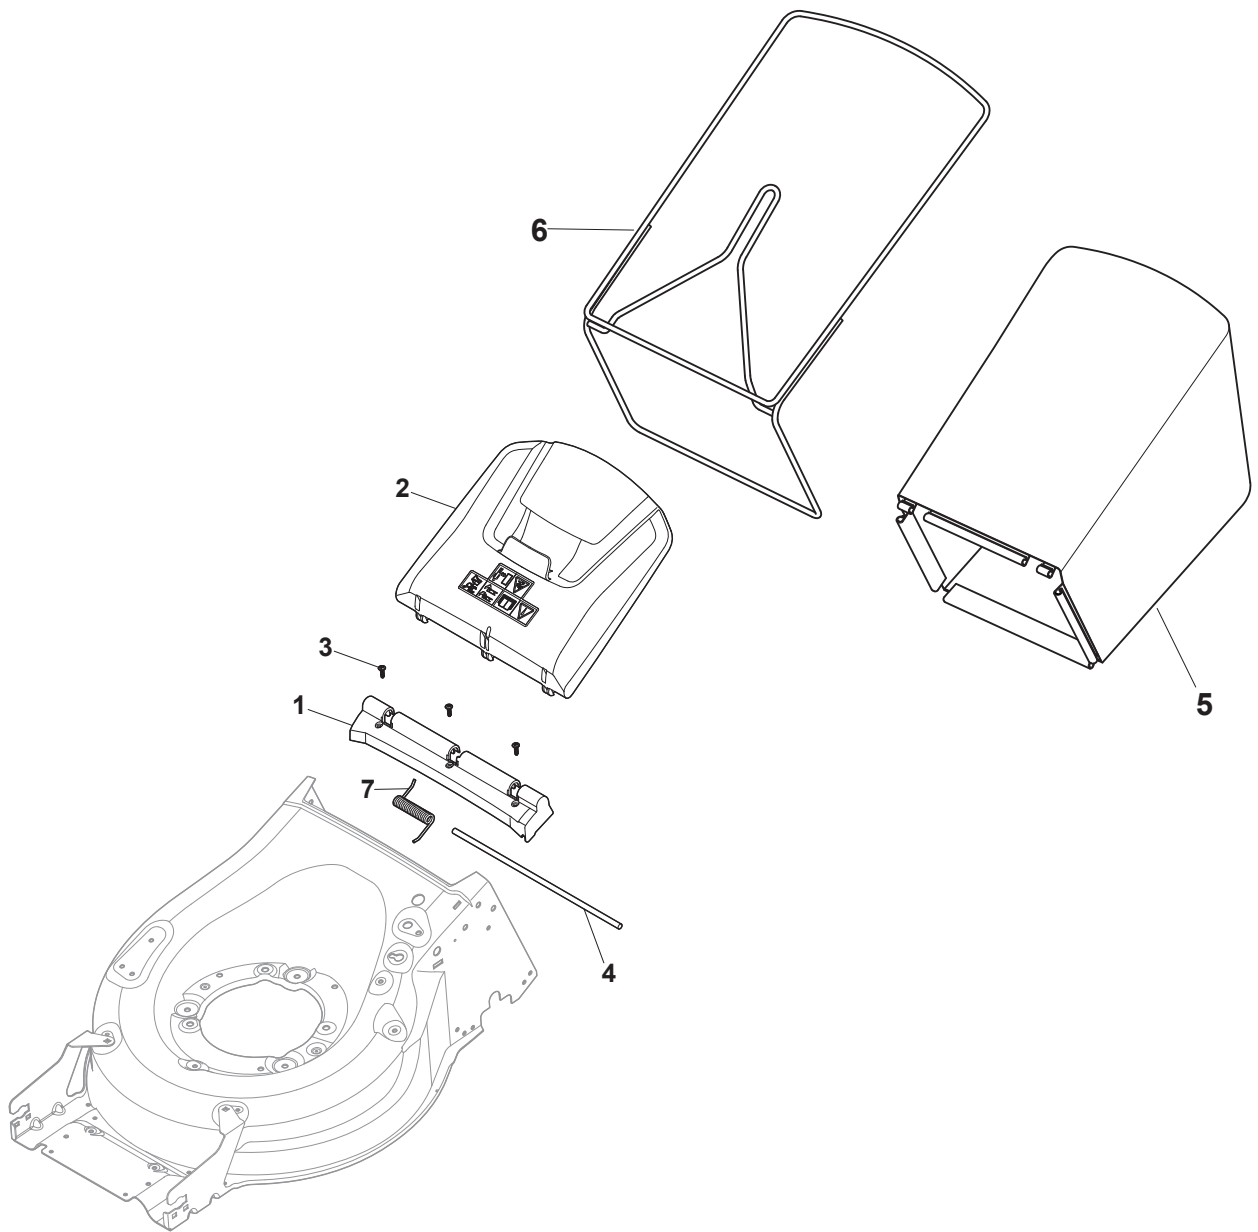

Fig.	Q.ty	Part No	Description	Notes
1	1	122465607/3	Hub With Pulley, Crankshaft Ø 22.2	for GGP and B&S Engines
1	1	122465608/2	Hub With Pulley, Crankshaft Ø 25	for HONDA Engines
1	1	122465638/1	Hub With Pulley, Crankshaft Ø 22.2	for B&S 675E-750-850 Engines
2	1	181004409/0	Mulching Blade	
3	1	112508125/0	Elastic Washer	
4	1	322680021/0	Washer	
5	1	112735698/0	Screw	for GGP-B&S-HONDA Engines
5	1	112736815/0	Screw	for B&S 675E-750-850 Engines
6	1	112139100/0	Feather, Crankshaft Ø 22,2	for GGP and B&S Engines
6	1	112139150/0	Feather, Crankshaft Ø 25	for HONDA Engines
7	3	112735108/1	Screw	for GGP-B&S-HONDA Engines
7	3	112735109/2	Screw	for GGP 100 Engine