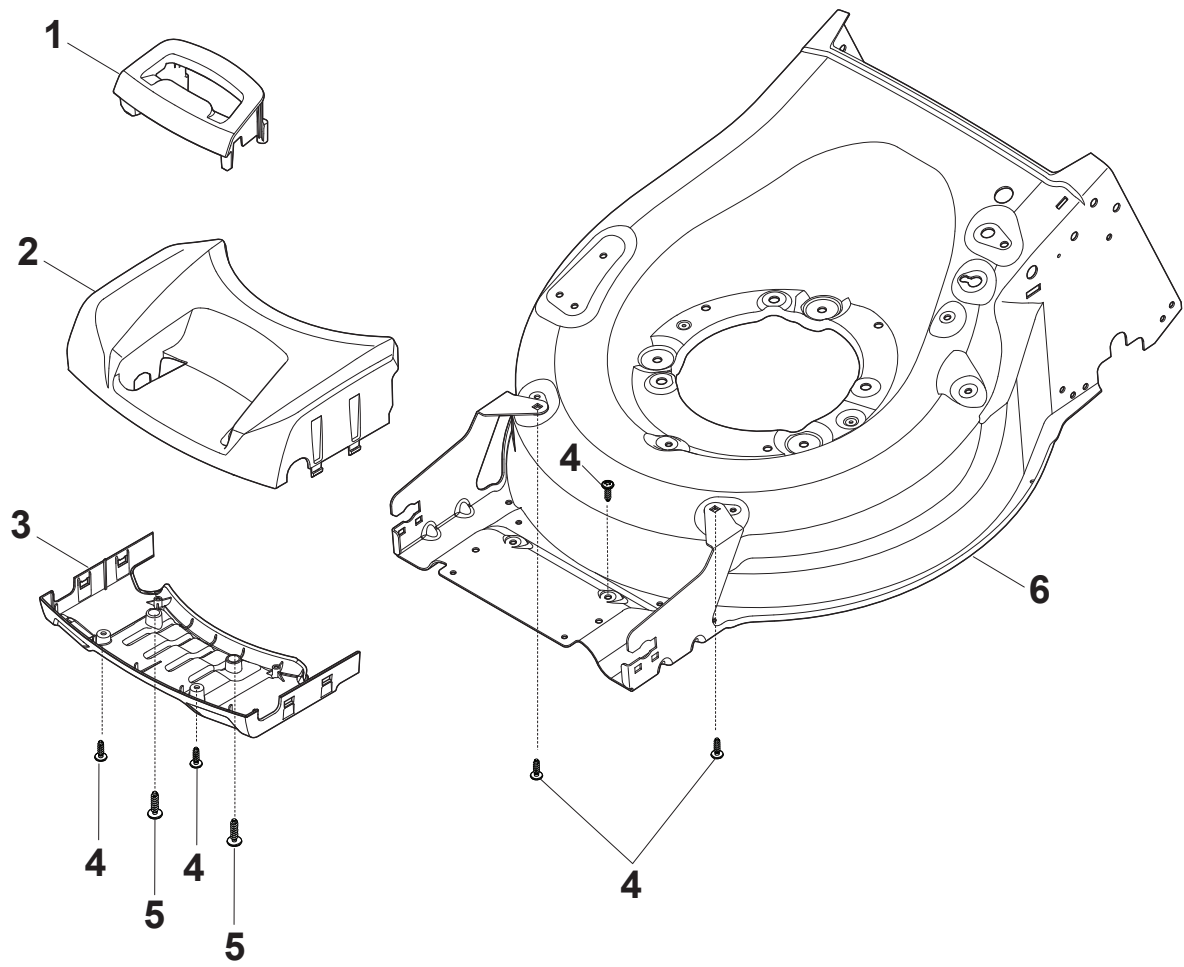

THIS INFORMATION IS NOT INTENDED FOR SALE OR RESALE, AND THIS NOTICE MUST REMAIN ON ALL COPIES.

Fig.	Q.ty	Part No	Description	Notes
1	1	322055264/0	Lower Cover	
2	1	322055265/0	Upper Cover	
3	1	322602026/0	Button	
4	5	112728699/0	Screw	
5	1	125943004/0	Screw	
6	1	122450477/0	Spring	
7	1	322981471/1	Plate	
8	5	112728697/0	Screw	
9	1	322602027/0	Lens	
10	1	322602028/0	Visualizer	
11	1	112154510/0	Nut	
12	1	112523040/0	Washer	
13	1	122517873/0	Pin	
14	1	381003475/1	Lever, Height Adjustment	
15	1	322778475/0	Bracket	
16	1	112815270/0	Screw	
17	1	122450480/0	Spring	
18	2	322545152/0	Plate	
19	4	112728697/0	Screw	
20	1	322778477/0	Bracket	
21	1	181003116/0	Gear Box	
23	1	381302883/0	Front Wheel Axle	
24	1	381302889/0	Rear Wheel Axle	
25	1	322806647/0	Bracket	
26	2	119216035/0	Bearing	
27	1	122570134/0	Left Pinion	
28	1	122570133/0	Right Pinion	
29	4	112608600/0	Seeger	
30	2	122753000/0	Pin	
31	1	381002046/0	Wheels Control Rod	
32	2	122519823/0	Pin	
33	2	322785305/1	Support	
34	4	112728697/0	Screw	
35	2	112436051/0	Plate	
36	1	112645708/0	Pin	
37	2	322600247/0	Protection, Wheel	Not for DELTA Wheels
38	2	322600208/0	Protection, Wheel	
41	2	112523050/0	Washer	
42	1	135064379/0	Belt	
43	5	112728704/1	Screw	
44	1	112674550/0	Screw	
45	2	112154210/0	Nut	
46	1	122671656/0	Washer	
47	2	112792611/0	Screw	
48	2	112689500/0	Screw	
49	1	322806649/0	Bracket	
50	1	322608567/0	Axle	
51	2	112735120/0	Screw	
60	1	122601914/0	Pulley	
61	1	122601915/0	Pulley	
62	1	122601932/0	Pulley	