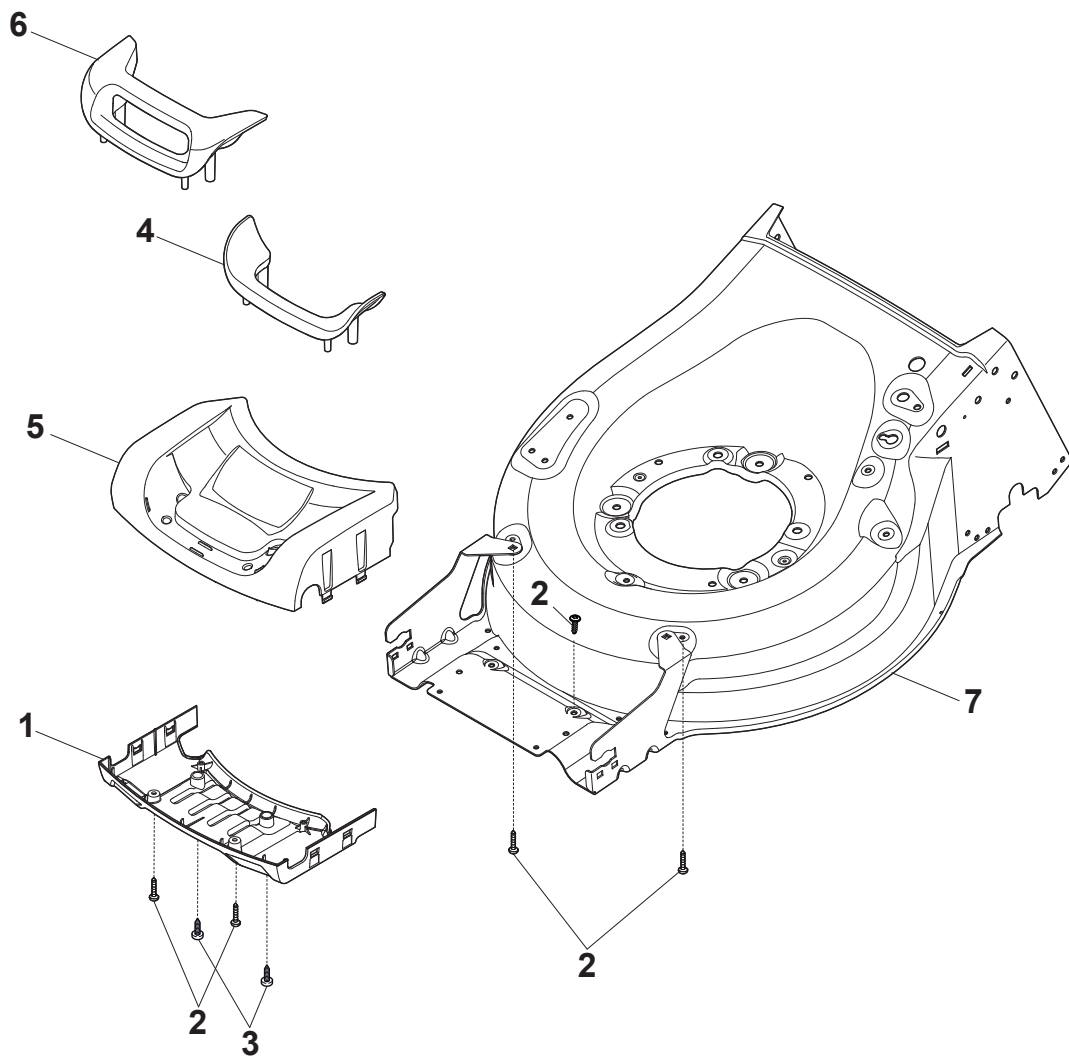

THIS INFORMATION IS NOT INTENDED FOR SALE OR RESALE, AND THIS NOTICE MUST REMAIN ON ALL COPIES.

Fig.	Q.ty	Part No	Description	Notes
1	1	322055264/0	Lower Cover	
2	1	322055265/0	Upper Cover	
3	1	322602026/0	Button	
4	5	112728699/0	Screw	
5	1	125943004/0	Screw	
6	1	122450477/0	Spring	
7	1	322981471/1	Plate	
8	5	112728697/0	Screw	
9	1	322602027/0	Lens	
10	1	322602028/0	Visualizer	
11	1	112154510/0	Nut	
12	1	112523040/0	Washer	
13	1	122517873/0	Pin	
14	1	381003475/1	Lever, Height Adjustment	
15	1	322778475/0	Bracket	
16	1	112815270/0	Screw	
17	1	122450480/0	Spring	
18	2	322545152/0	Plate	
19	4	112728697/0	Screw	
20	1	322778477/0	Bracket	
21	1	181003116/0	Gear Box	
23	1	381302883/0	Front Wheel Axle	
24	1	381302889/0	Rear Wheel Axle	
25	1	322806647/0	Bracket	
26	2	119216035/0	Bearing	
27	1	122570134/0	Left Pinion	
28	1	122570133/0	Right Pinion	
29	4	112608600/0	Seeger	
30	2	122753000/0	Pin	
31	1	381002046/0	Wheels Control Rod	
32	2	122519823/0	Pin	
33	2	322785305/1	Support	
34	4	112728697/0	Screw	
35	2	112436051/0	Plate	
36	1	112645708/0	Pin	
37	2	322600247/0	Protection, Wheel	Not for DELTA Wheels
38	2	322600208/0	Protection, Wheel	
41	2	112523050/0	Washer	
42	1	135064379/0	Belt	
43	5	112728704/1	Screw	
44	1	112674550/0	Screw	
45	2	112154210/0	Nut	
46	1	122671656/0	Washer	
47	2	112792611/0	Screw	
48	2	112689500/0	Screw	
49	1	322806649/0	Bracket	
50	1	322608567/0	Axle	
51	2	112735120/0	Screw	
60	1	122601914/0	Pulley	
61	1	122601915/0	Pulley	
62	1	122601932/0	Pulley	

MP1 554 WSVQ

Petrol Lawn Mower Mask

Issue 10 - 2017

Fig.	Q.ty	Part No	Description	Notes
1	1	322393741/0	Handle	
2	1	322226216/0	Mask, White	
3	1	322500112/0	Front Combi	
4	6	112728697/0	Screw	
5	2	112728699/0	Screw	
6	1	381004788/0	White Deck	