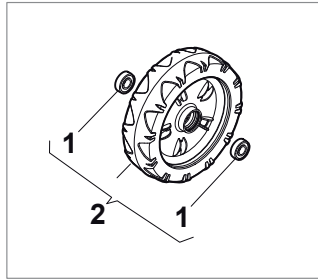

Bushing - Ø180

Ball Bearing - Ø180

Bushing - Ø240

Ball Bearing - Ø240

Fig.	Q.ty	Part No	Description	Notes
1	6	112728706/0	Screw	
2	2	381007462/1	Wheel	
3	8	322042064/0	Bushing	
4	2	381007442/1	Wheel - Short Hub	
5	2	381007466/1	Wheel	
6	2	381007445/1	Wheel - Short Hub	
7	2	381007463/1	Wheel	
8	8	119216035/0	Bearing	
9	2	381007448/1	Wheel - Short Hub	
10	2	381007467/1	Wheel	
11	2	381007455/1	Wheel - Short Hub	
12	2	322120117/0	Wheels Crown Ø240	
13	2	122170848/0	Spacer	

Ball Bearing Ø200 - Wheels NTD

Ball Bearing Ø280 - Wheels NTD

Fig.	Q.ty	Part No	Description	Notes
1	8	119216035/0	Bearing	
2	4	381007416/2	Wheel	
4	2	381007417/2	Wheel	
5	6	112728706/0	Screw	
6	2	322120115/0	Wheels Crown	
7	2	122170845/0	Spacer	