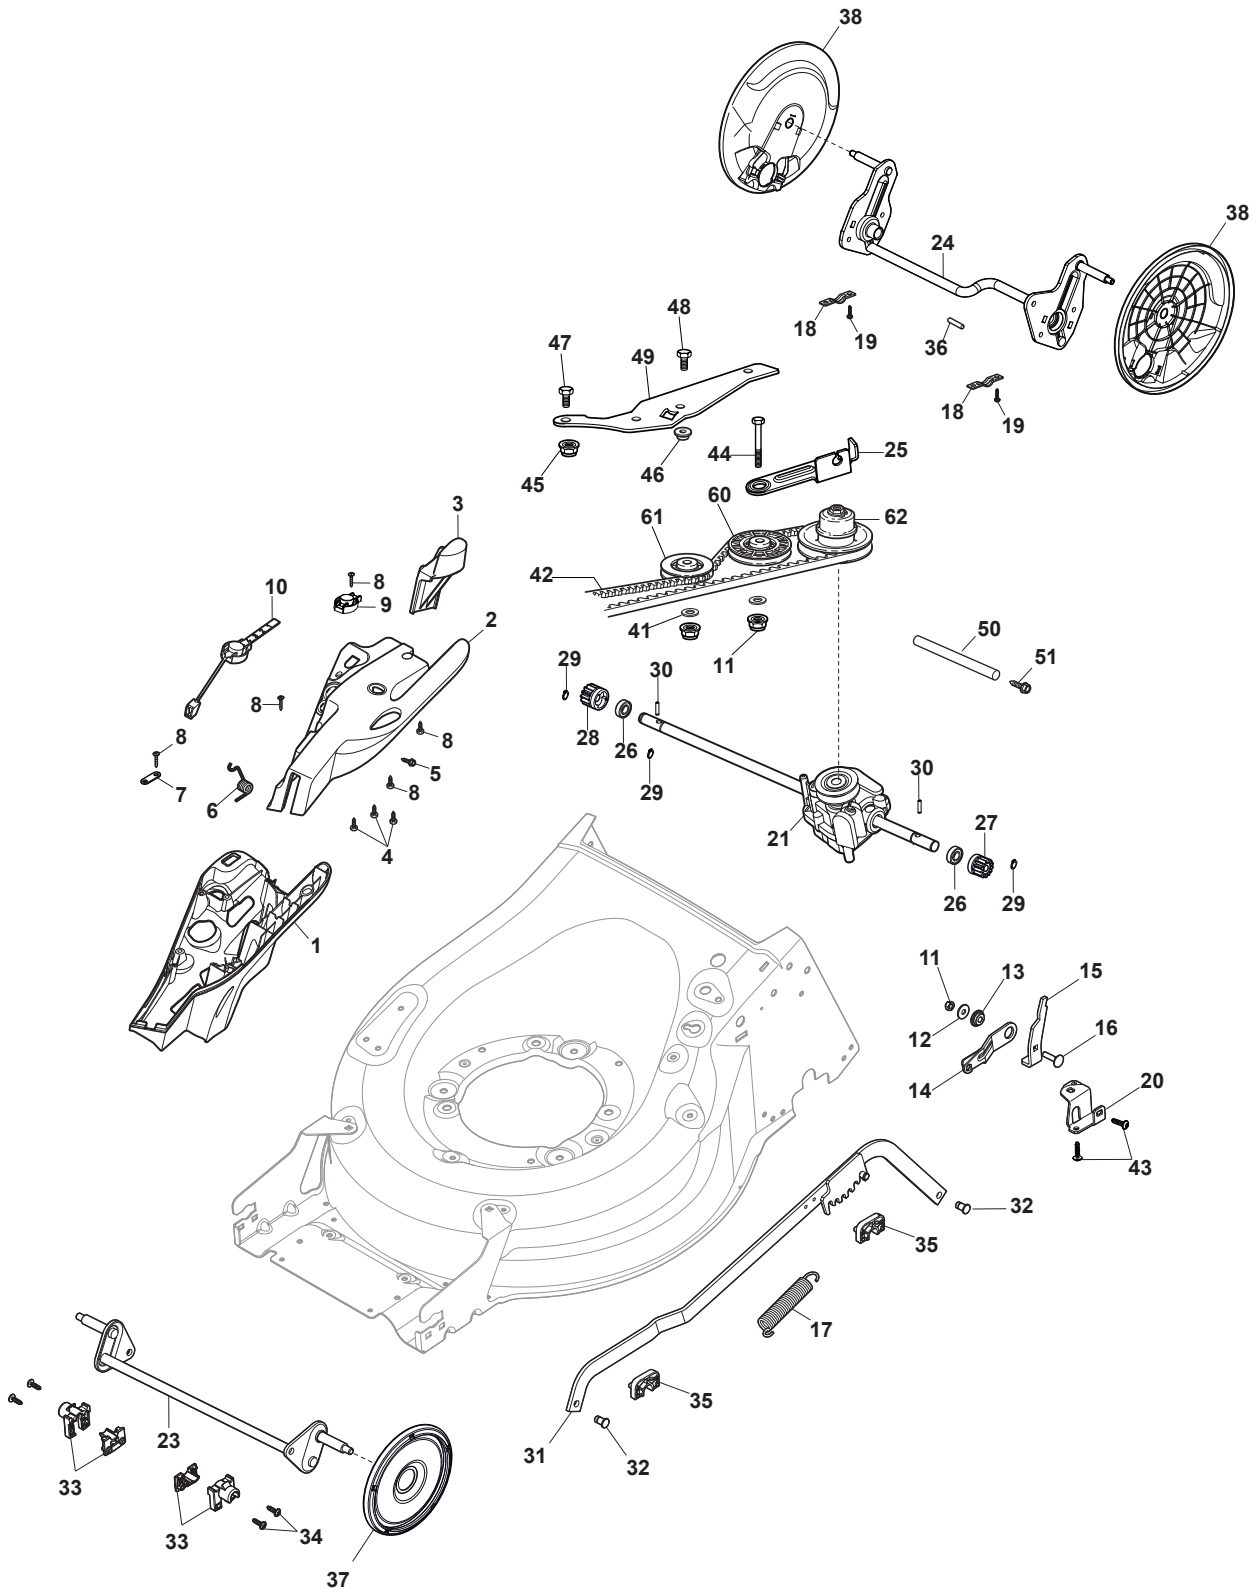

THIS INFORMATION IS NOT INTENDED FOR SALE OR RESALE, AND THIS NOTICE MUST REMAIN ON ALL COPIES.

Fig.	Q.ty	Part No	Description	Notes
1	1	322055264/0	Lower Cover	
2	1	322055265/0	Upper Cover	
3	1	322602026/0	Button	
4	5	112728699/0	Screw	
5	1	125943004/0	Screw	
6	1	122450477/0	Spring	
7	1	322981471/1	Plate	
8	5	112728697/0	Screw	
9	1	322602027/0	Lens	
10	1	322602028/0	Visualizer	
11	1	112154510/0	Nut	
12	1	112523040/0	Washer	
13	1	122517873/0	Pin	
14	1	381003475/1	Lever, Height Adjustment	
15	1	322778475/0	Bracket	
16	1	112815270/0	Screw	
17	1	122450480/0	Spring	
18	2	322545152/0	Plate	
19	4	112728697/0	Screw	
20	1	322778477/0	Bracket	
21	1	181003116/0	Gear Box	
23	1	381302883/0	Front Wheel Axle	
24	1	381302889/0	Rear Wheel Axle	
25	1	322806647/0	Bracket	
26	2	119216035/0	Bearing	
27	1	122570134/0	Left Pinion	
28	1	122570133/0	Right Pinion	
29	4	112608600/0	Seeger	
30	2	122753000/0	Pin	
31	1	381002046/0	Wheels Control Rod	
32	2	122519823/0	Pin	
33	2	322785305/1	Support	
34	4	112728697/0	Screw	
35	2	112436051/0	Plate	
36	1	112645708/0	Pin	
37	2	322600247/0	Protection, Wheel	Not for DELTA Wheels
38	2	322600208/0	Protection, Wheel	
41	2	112523050/0	Washer	
42	1	135064379/0	Belt	
43	5	112728704/1	Screw	
44	1	112674550/0	Screw	
45	2	112154210/0	Nut	
46	1	122671656/0	Washer	
47	2	112792611/0	Screw	
48	2	112689500/0	Screw	
49	1	322806649/0	Bracket	
50	1	322608567/0	Axle	
51	2	112735120/0	Screw	
60	1	122601914/0	Pulley	
61	1	122601915/0	Pulley	
62	1	122601932/0	Pulley	

MP1 554 WSVQ

Petrol Lawn Mower Mask

Issue 10 - 2017

Fig.	Q.ty	Part No	Description	Notes
1	1	322393741/0	Handle	
2	1	322226216/0	Mask, White	
3	1	322500112/0	Front Combi	
4	6	112728697/0	Screw	
5	2	112728699/0	Screw	
6	1	381004788/0	White Deck	

Fig.	Q.ty	Part No	Description	Notes
1	1	322108315/0	Conveyor	
2	1	322600309/0	Stone Guard, Black	
3	1	122450456/0	Spring	
4	2	112604896/0	Crown Fastener	
5	2	112727803/0	Screw	
6	1	322806639/0	Fulcrum Pin	
7	2	112154510/0	Nut	
8	1	122517869/1	Pin	
9	2	118203853/0	Cap	