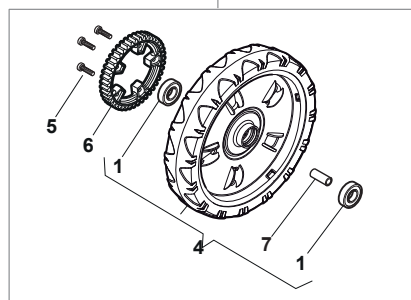

Bushing - Ø180

Ball Bearing - Ø180

Bushing - Ø240

Ball Bearing - Ø240

Fig.	Q.ty	Part No	Description	Notes
1	6	112728706/0	Screw	
2	2	381007462/1	Wheel	
3	8	322042064/0	Bushing	
4	2	381007442/1	Wheel - Short Hub	
5	2	381007466/1	Wheel	
6	2	381007445/1	Wheel - Short Hub	
7	2	381007463/1	Wheel	
8	8	119216035/0	Bearing	
9	2	381007448/1	Wheel - Short Hub	
10	2	381007467/1	Wheel	
11	2	381007455/1	Wheel - Short Hub	
12	2	322120117/0	Wheels Crown Ø240	
13	2	122170848/0	Spacer	

Ball Bearing Ø200 - Wheels NTD

Ball Bearing Ø280 - Wheels NTD

Fig.	Q.ty	Part No	Description	Notes
1	8	119216035/0	Bearing	
2	4	381007416/2	Wheel	
4	2	381007417/2	Wheel	
5	6	112728706/0	Screw	
6	2	322120115/0	Wheels Crown	
7	2	122170845/0	Spacer	