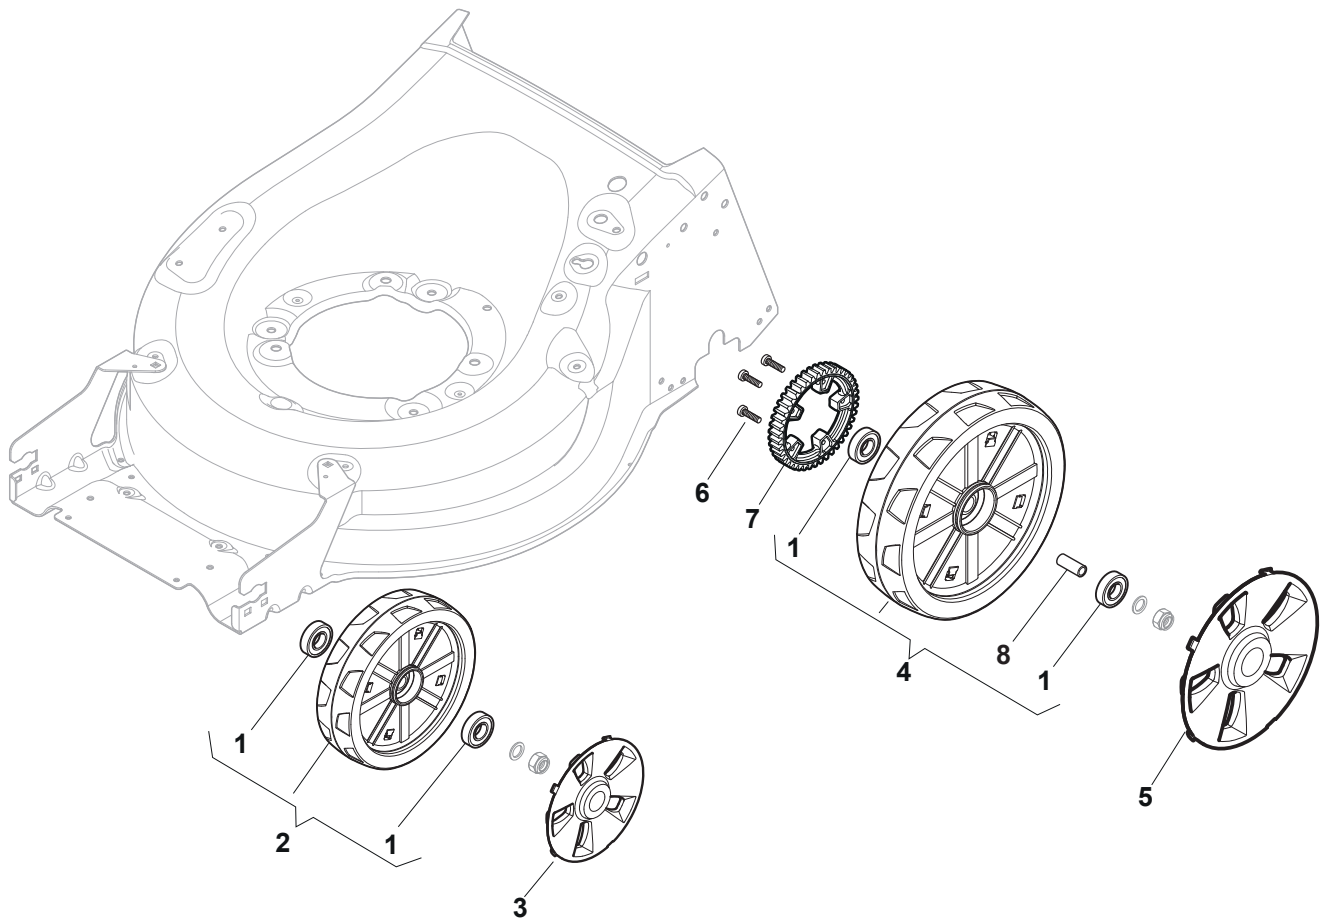

Fig.	Q.ty	Part No	Description	Notes
1	1	381007571/0	Handle, Upper Part	Black with Sponge
2	1	122430313/0	Guide Spring	
3	1	112521330/0	Washer	
4	1	112154510/0	Nut	
5	1	118390020/0	Conduit Clip	
6	1	381003365/0	Lever, Engine Brake Yellow	Yellow
7	1	181030106/0	Cable, Thread Engine Brake	For Honda Engine
8	1	112727783/0	Screw	
9	1	112154510/0	Nut	
10	1	381003366/0	Lever, Driving Yellow	Yellow
11	1	381030104/0	Clutch Cable	
12	1	322551640/0	Plate	
13	1	381007563/0	Lower handle	Black
14	4	322399835/0	Knob	
15	4	122131750/0	Nut	
16	4	322680016/0	Washer	
17	2	381103350/0	Handle	Black
18	2	381003253/0	Handle	Black

Fig.	Q.ty	Part No	Description	Notes
1	1	322722817/0	External Protection	
2	1	381007227/0	Variator Lever Assy	
3	1	322820086/0	Cap	
4	1	322722816/0	Internal Protection	
5	1	112727788/0	Screw	
6	1	112154510/0	Nut	
7	2	122450487/0	Spring	
8	1	381030117/0	Variator Cable	

Fig.	Q.ty	Part No	Description	Notes
1	4	119216035/0	Bearing	
2	2	381007483/1	Wheel	
3	2	322110643/0	Hub Cap Grey	Grey
4	2	381007478/1	Wheel	
5	2	322110644/0	Hub Cap Grey	Grey
6	6	112728706/0	Screw	
7	2	322120115/0	Wheels Crown	
8	2	122170845/0	Spacer	

Fig.	Q.ty	Part No	Description	Notes
1	1	322108315/0	Conveyor	
2	1	322600309/0	Stone Guard, Black	
3	1	122450456/0	Spring	
4	2	112604896/0	Crown Fastener	
5	2	112727803/0	Screw	
6	1	322806639/0	Fulcrum Pin	
7	2	112154510/0	Nut	
8	1	122517869/1	Pin	
9	2	118203853/0	Cap	