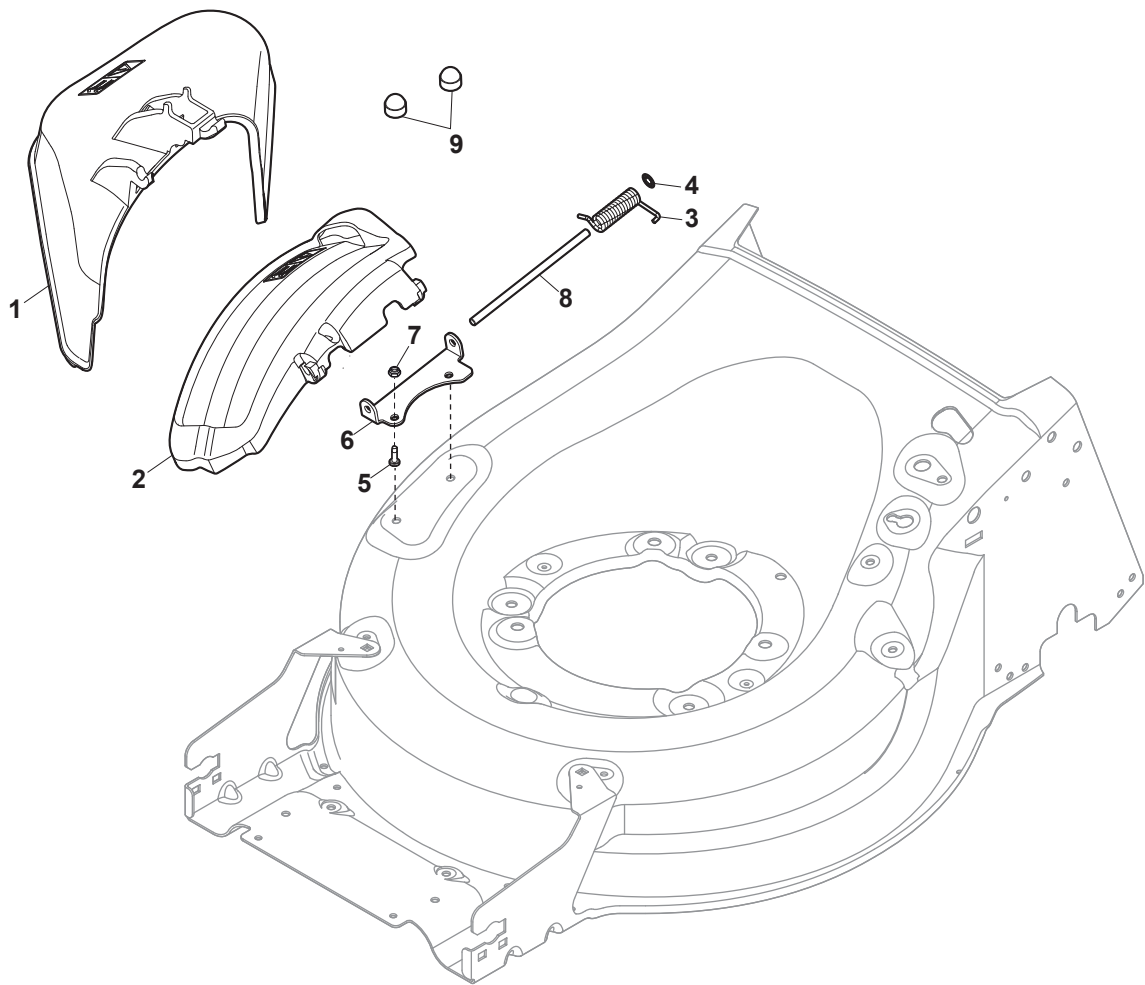

Fig.	Q.ty	Part No	Description	Notes
1	4	119216035/0	Bearing	
2	2	381007483/1	Wheel	
3	2	322110643/0	Hub Cap Grey	Grey
4	2	381007478/1	Wheel	
5	2	322110644/0	Hub Cap Grey	Grey
6	6	112728706/0	Screw	
7	2	322120115/0	Wheels Crown	
8	2	122170845/0	Spacer	

Fig.	Q.ty	Part No	Description	Notes
1	1	381005195/0	Right Bracket	
2	1	381005197/0	Left Bracket	
3	6	112727801/0	Screw	
4	2	322545213/0	Plate	
5	1	322600310/0	Rear door	Not for TR/E models
6	1	322108316/0	Conveyor	
7	6	112728699/0	Screw	
8	1	322060271/1	Carter Mulching	
9	2	112735645/0	Screw	
10	2	112154510/0	Nut	
11	2	112815205/0	Screw	
12	2	112521330/0	Washer	
13	1	119035000/0	Or Ring	
14	1	112728697/0	Screw	
15	1	322034002/0	Washing Connection	
16	1	322140246/0	Deflector	
17	1	112645708/0	Pin	

Fig.	Q.ty	Part No	Description	Notes
1	1	322108315/0	Conveyor	
2	1	322600309/0	Stone Guard, Black	
3	1	122450456/0	Spring	
4	2	112604896/0	Crown Fastener	
5	2	112727803/0	Screw	
6	1	322806639/0	Fulcrum Pin	
7	2	112154510/0	Nut	
8	1	122517869/1	Pin	
9	2	118203853/0	Cap	