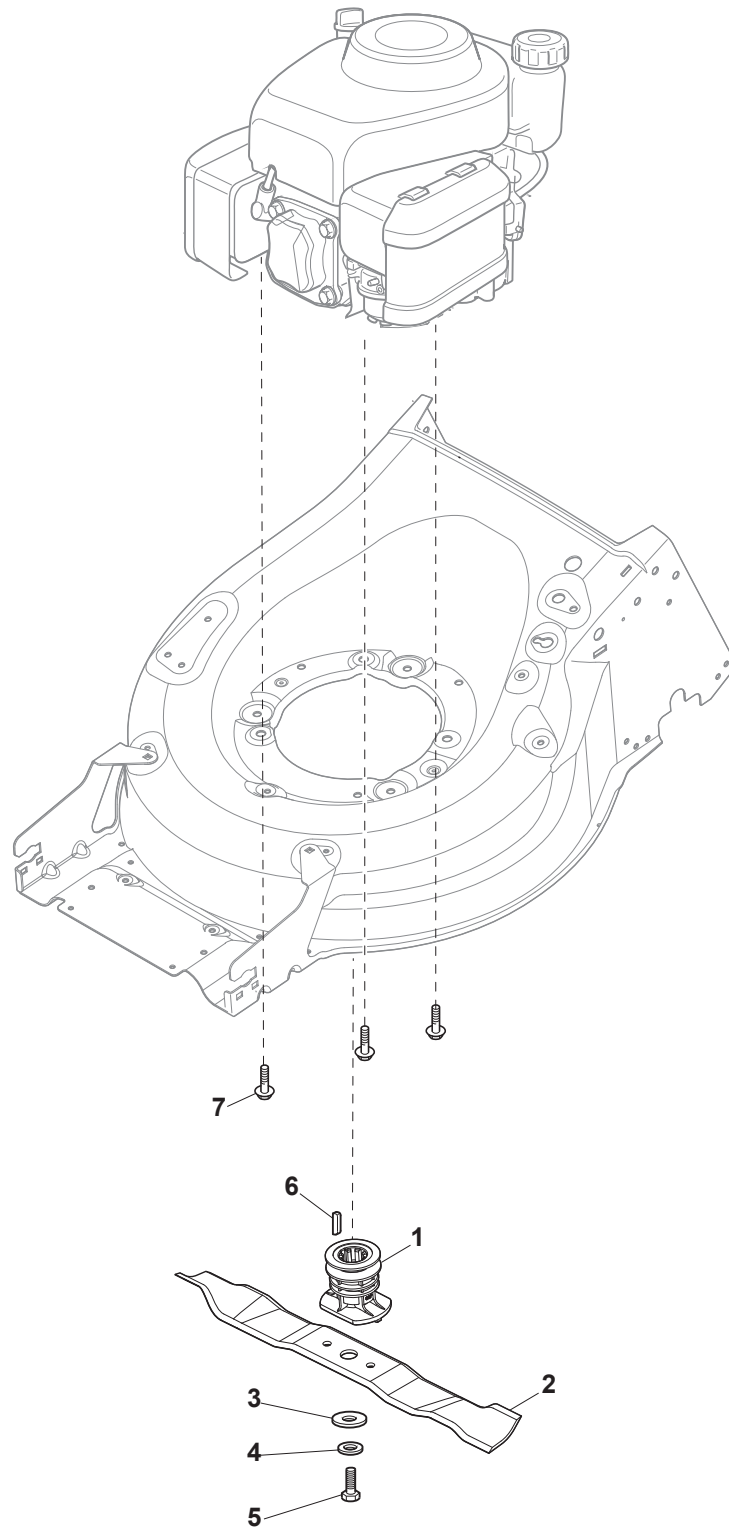

Fig.	Q.ty	Part No	Description	Notes
1	1	322108315/0	Conveyor	
2	1	322600309/0	Stone Guard, Black	
3	1	122450456/0	Spring	
4	2	112604896/0	Crown Fastener	
5	2	112727803/0	Screw	
6	1	322806639/0	Fulcrum Pin	
7	2	112154510/0	Nut	
8	1	122517869/1	Pin	
9	2	118203853/0	Cap	

# MP1 554 WSHQV

Petrol Lawn Mower Honda Engine Cover

Issue 5 - 2017

Fig.	Q.ty	Part No	Description	Notes
1	1	322055514/0	Grey Cover	
2	1	322055515/1	Yellow Engine Cowling	

Fig.	Q.ty	Part No	Description	Notes
1	1	122465608/2	Hub With Pulley, Crankshaft Ø 25	for HONDA Engines
2	1	181004409/0	Mulching Blade	
3	1	112508125/0	Elastic Washer	
4	1	112523080/0	Washer	
5	1	112735698/0	Screw	for GGP-B&S-HONDA Engines
6	1	112139150/0	Feather, Crankshaft Ø 25	for HONDA Engines
7	3	112735108/1	Screw	for GGP-B&S-HONDA Engines