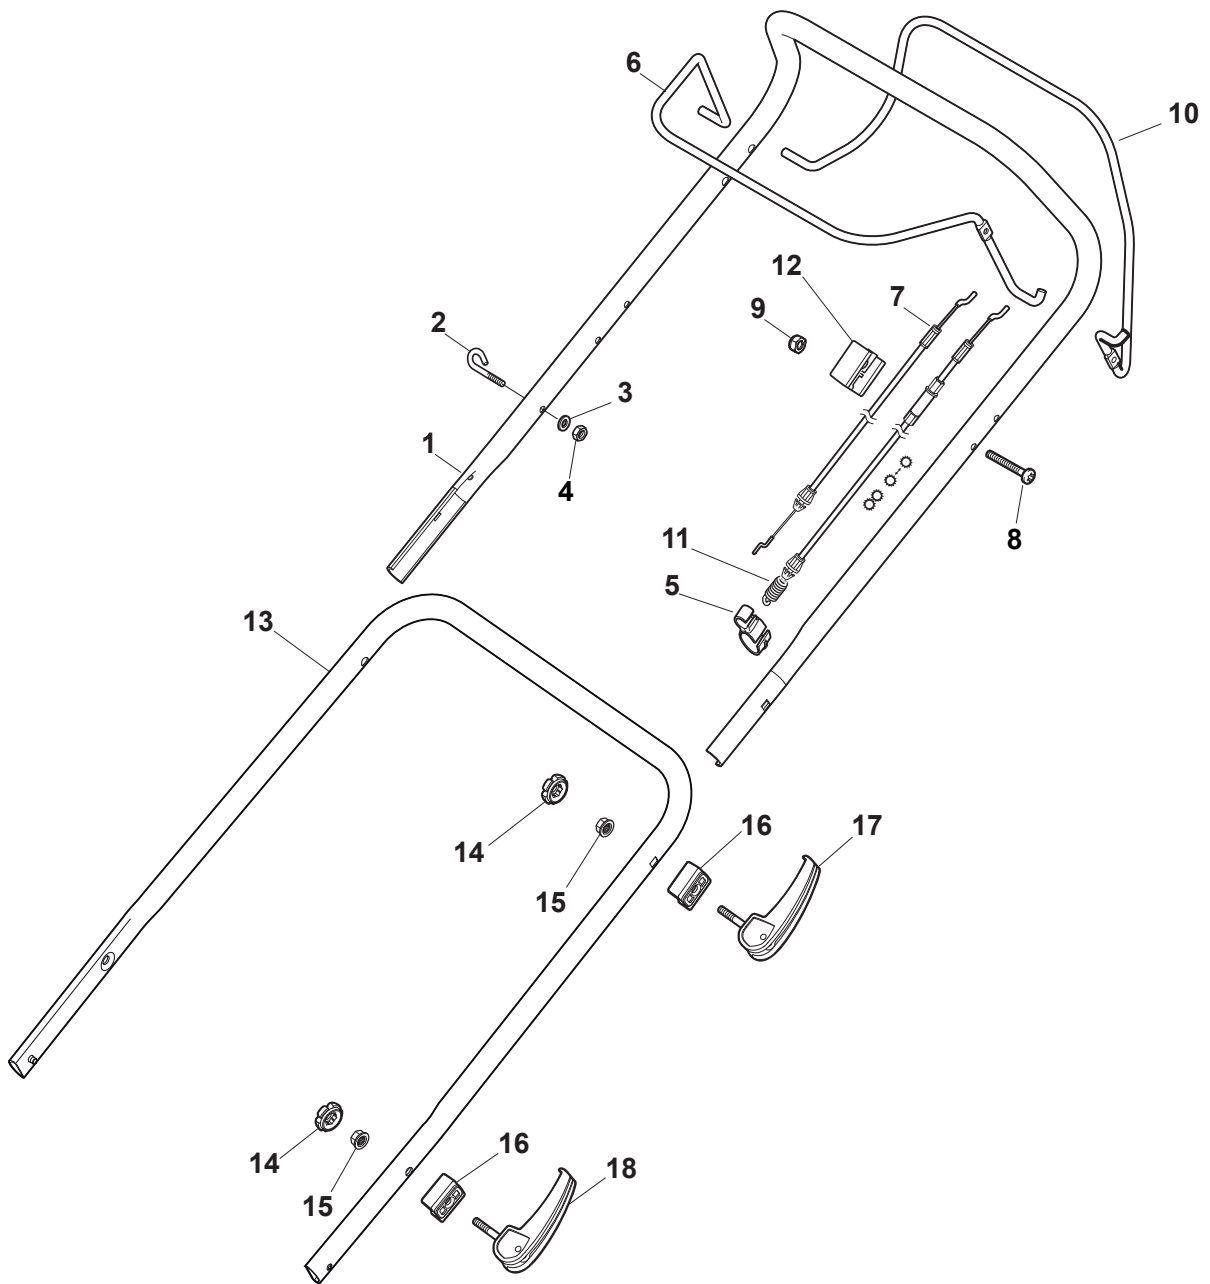

Fig.	Q.ty	Part No	Description	Notes
1	1	381007571/0	Handle, Upper Part	Black with Sponge
2	1	122430313/0	Guide Spring	
3	1	112521330/0	Washer	
4	1	112154510/0	Nut	
5	1	118390020/0	Conduit Clip	
6	1	381003365/0	Lever, Engine Brake Yellow	Yellow
7	1	181030106/0	Cable, Thread Engine Brake	For Honda Engine
8	1	112727783/0	Screw	
9	1	112154510/0	Nut	
10	1	381003366/0	Lever, Driving Yellow	Yellow
11	1	381030104/0	Clutch Cable	
12	1	322551640/0	Plate	
13	1	381007563/0	Lower handle	Black
14	4	322399835/0	Knob	
15	4	122131750/0	Nut	
16	4	322680016/0	Washer	
17	2	381103350/0	Handle	Black
18	2	381003253/0	Handle	Black

Fig.	Q.ty	Part No	Description	Notes
1	4	119216035/0	Bearing	
2	2	381007483/1	Wheel	
3	2	322110643/0	Hub Cap Grey	Grey
4	2	381007478/1	Wheel	
5	2	322110644/0	Hub Cap Grey	Grey
6	6	112728706/0	Screw	
7	2	322120115/0	Wheels Crown	
8	2	122170845/0	Spacer	

Fig.	Q.ty	Part No	Description	Notes
1	1	322108315/0	Conveyor	
2	1	322600309/0	Stone Guard, Black	
3	1	122450456/0	Spring	
4	2	112604896/0	Crown Fastener	
5	2	112727803/0	Screw	
6	1	322806639/0	Fulcrum Pin	
7	2	112154510/0	Nut	
8	1	122517869/1	Pin	
9	2	118203853/0	Cap	