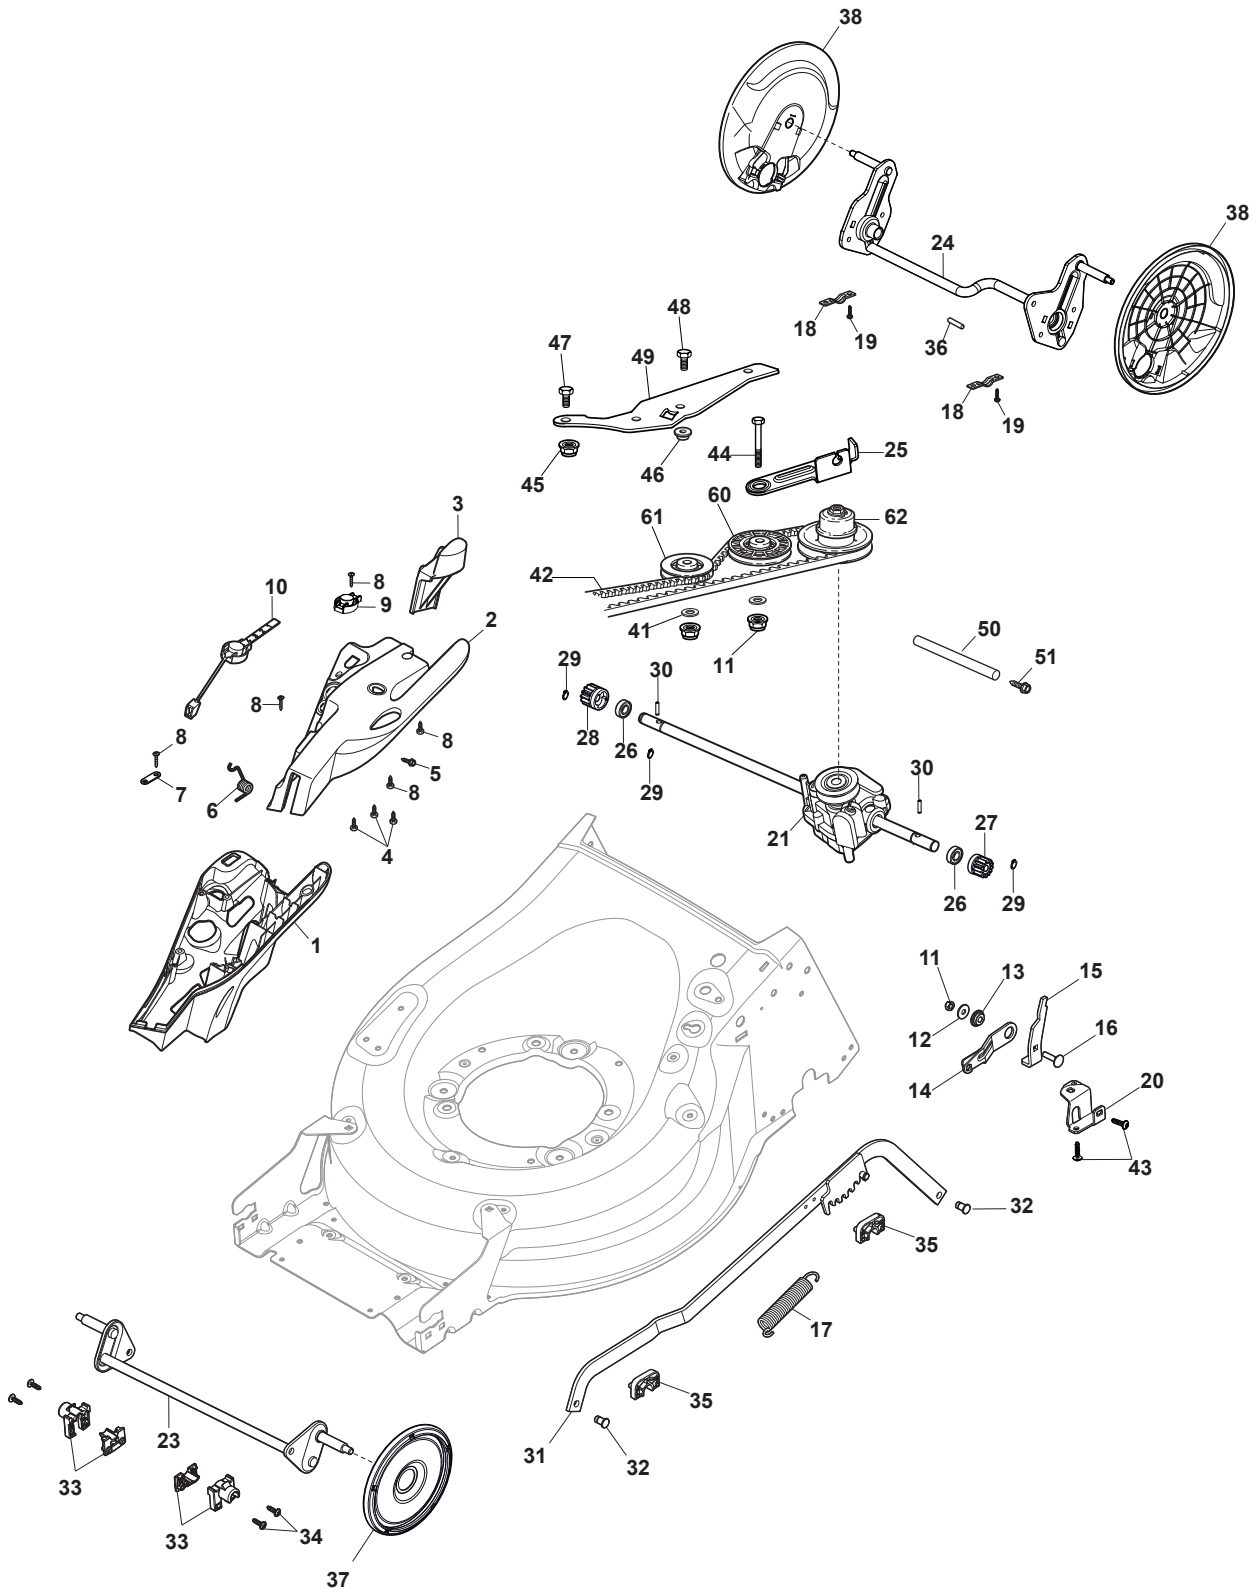

THIS INFORMATION IS NOT INTENDED FOR SALE OR RESALE, AND THIS NOTICE MUST REMAIN ON ALL COPIES.

Fig.	Q.ty	Part No	Description	Notes
1	1	322055264/0	Lower Cover	
2	1	322055265/0	Upper Cover	
3	1	322602026/0	Button	
4	5	112728699/0	Screw	
5	1	125943004/0	Screw	
6	1	122450477/0	Spring	
7	1	322981471/1	Plate	
8	5	112728697/0	Screw	
9	1	322602027/0	Lens	
10	1	322602028/0	Visualizer	
11	1	112154510/0	Nut	
12	1	112523040/0	Washer	
13	1	122517873/0	Pin	
14	1	381003475/1	Lever, Height Adjustment	
15	1	322778475/0	Bracket	
16	1	112815270/0	Screw	
17	1	122450480/0	Spring	
18	2	322545152/0	Plate	
19	4	112728697/0	Screw	
20	1	322778477/0	Bracket	
21	1	181003116/0	Gear Box	
23	1	381302883/0	Front Wheel Axle	
24	1	381302889/0	Rear Wheel Axle	
25	1	322806647/0	Bracket	
26	2	119216035/0	Bearing	
27	1	122570134/0	Left Pinion	
28	1	122570133/0	Right Pinion	
29	4	112608600/0	Seeger	
30	2	122753000/0	Pin	
31	1	381002046/0	Wheels Control Rod	
32	2	122519823/0	Pin	
33	2	322785305/1	Support	
34	4	112728697/0	Screw	
35	2	112436051/0	Plate	
36	1	112645708/0	Pin	
37	2	322600247/0	Protection, Wheel	Not for DELTA Wheels
38	2	322600208/0	Protection, Wheel	
41	2	112523050/0	Washer	
42	1	135064379/0	Belt	
43	5	112728704/1	Screw	
44	1	112674550/0	Screw	
45	2	112154210/0	Nut	
46	1	122671656/0	Washer	
47	2	112792611/0	Screw	
48	2	112689500/0	Screw	
49	1	322806649/0	Bracket	
50	1	322608567/0	Axle	
51	2	112735120/0	Screw	
60	1	122601914/0	Pulley	
61	1	122601915/0	Pulley	
62	1	122601932/0	Pulley	