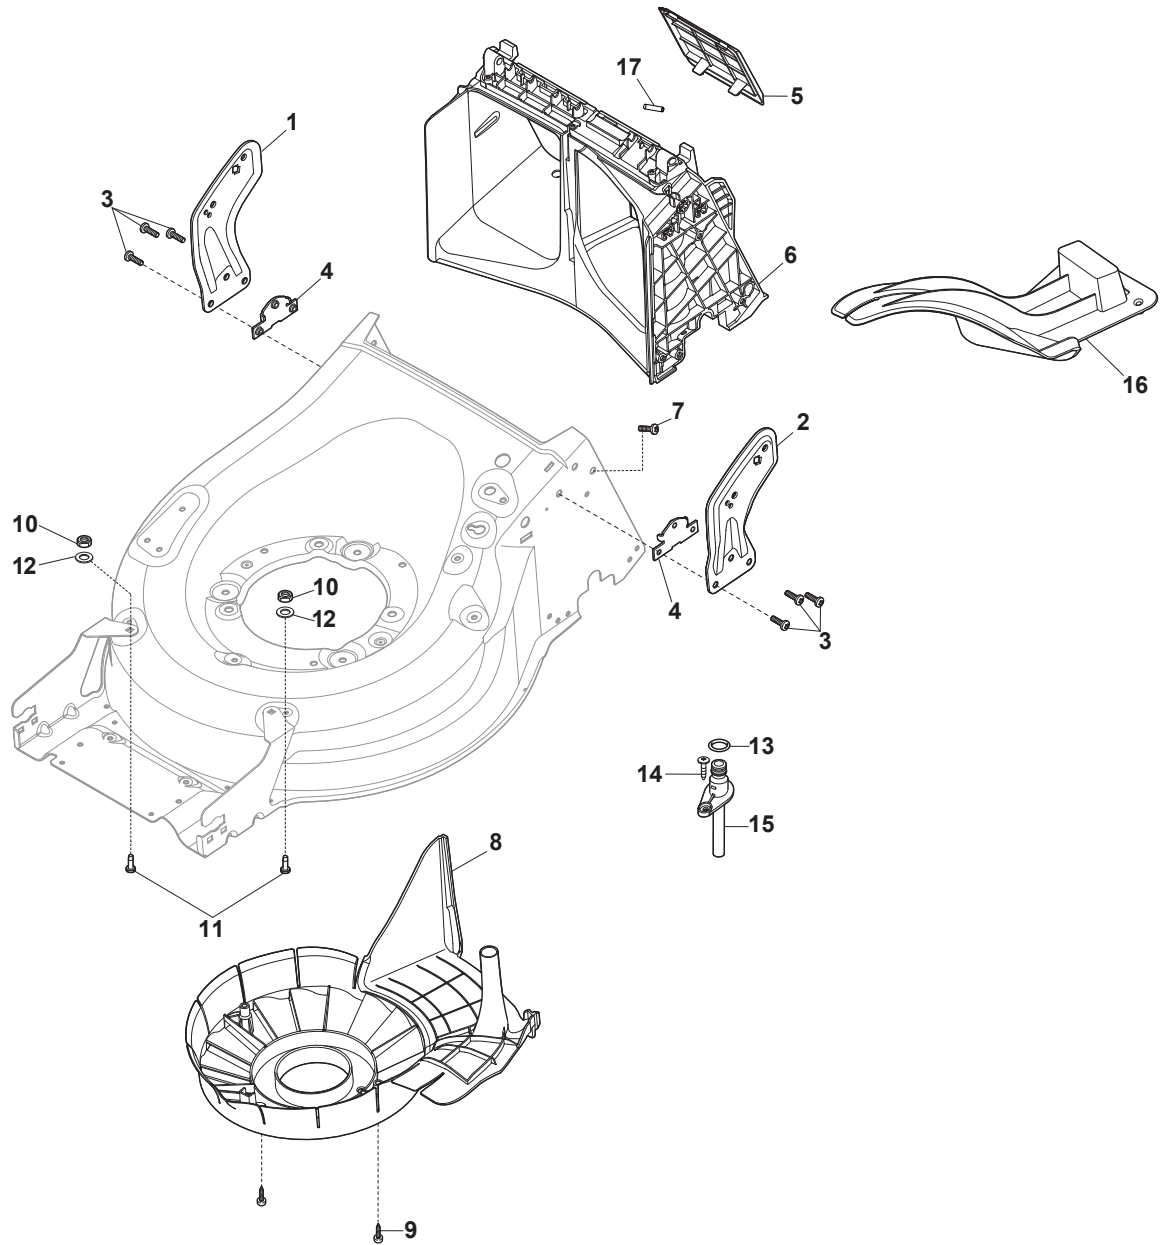

Fig.	Q.ty	Part No	Description	Notes
1	1	381007571/0	Handle, Upper Part	Black with Sponge
2	1	122430313/0	Guide Spring	
3	1	112521330/0	Washer	
4	1	112154510/0	Nut	
5	1	118390020/0	Conduit Clip	
6	1	381003365/0	Lever, Engine Brake Yellow	Yellow
7	1	181030106/0	Cable, Thread Engine Brake	For Honda Engine
8	1	112727783/0	Screw	
9	1	112154510/0	Nut	
10	1	381003366/0	Lever, Driving Yellow	Yellow
11	1	381030104/0	Clutch Cable	
12	1	322551640/0	Plate	
13	1	381007563/0	Lower handle	Black
14	4	322399835/0	Knob	
15	4	122131750/0	Nut	
16	4	322680016/0	Washer	
17	2	381103350/0	Handle	Black
18	2	381003253/0	Handle	Black

Fig.	Q.ty	Part No	Description	Notes
1	4	119216035/0	Bearing	
2	2	381007483/1	Wheel	
3	2	322110643/0	Hub Cap Grey	Grey
4	2	381007478/1	Wheel	
5	2	322110644/0	Hub Cap Grey	Grey
6	6	112728706/0	Screw	
7	2	322120115/0	Wheels Crown	
8	2	122170845/0	Spacer	

Fig.	Q.ty	Part No	Description	Notes
1	1	381005195/0	Right Bracket	
2	1	381005197/0	Left Bracket	
3	6	112727801/0	Screw	
4	2	322545213/0	Plate	
5	1	322600310/0	Rear door	Not for TR/E models
6	1	322108316/0	Conveyor	
7	6	112728699/0	Screw	
8	1	322060271/1	Carter Mulching	
9	2	112735645/0	Screw	
10	2	112154510/0	Nut	
11	2	112815205/0	Screw	
12	2	112521330/0	Washer	
13	1	119035000/0	Or Ring	
14	1	112728697/0	Screw	
15	1	322034002/0	Washing Connection	
16	1	322140246/0	Deflector	
17	1	112645708/0	Pin	

Fig.	Q.ty	Part No	Description	Notes
1	1	322108315/0	Conveyor	
2	1	322600309/0	Stone Guard, Black	
3	1	122450456/0	Spring	
4	2	112604896/0	Crown Fastener	
5	2	112727803/0	Screw	
6	1	322806639/0	Fulcrum Pin	
7	2	112154510/0	Nut	
8	1	122517869/1	Pin	
9	2	118203853/0	Cap	