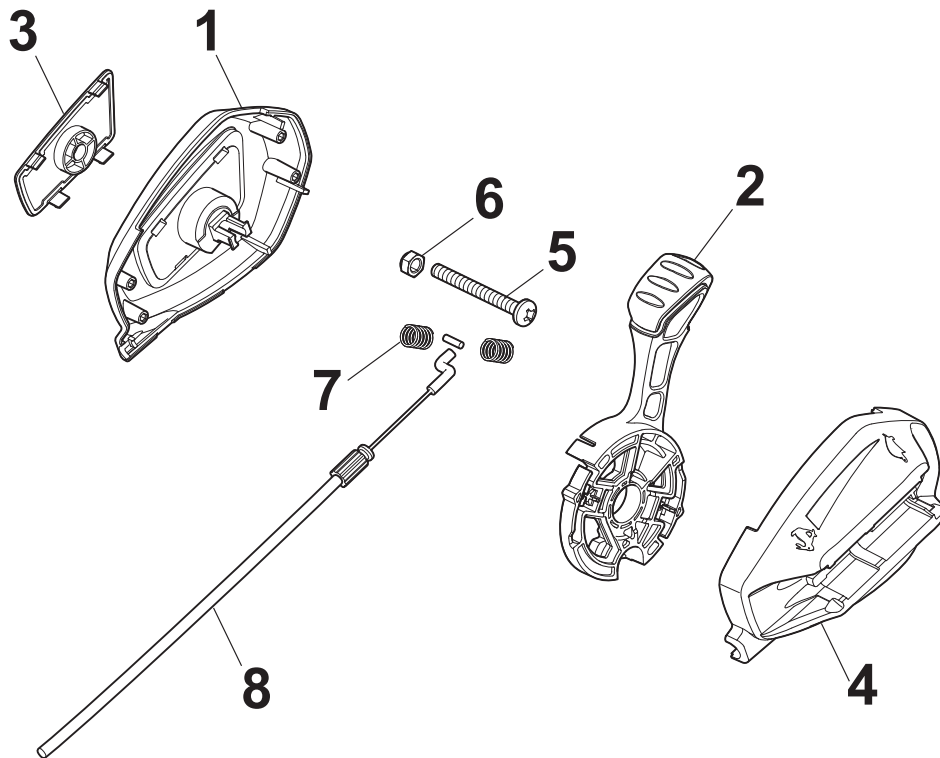

Fig.	Q.ty	Part No	Description	Notes
1	1	381007571/0	Handle, Upper Part	Black with Sponge
2	1	122430313/0	Guide Spring	
3	1	112521330/0	Washer	
4	1	112154510/0	Nut	
5	1	118390020/0	Conduit Clip	
6	1	381003365/0	Lever, Engine Brake Yellow	Yellow
7	1	181030106/0	Cable, Thread Engine Brake	For Honda Engine
8	1	112727783/0	Screw	
9	1	112154510/0	Nut	
10	1	381003366/0	Lever, Driving Yellow	Yellow
11	1	381030104/0	Clutch Cable	
12	1	322551640/0	Plate	
13	1	381007563/0	Lower handle	Black
14	4	322399835/0	Knob	
15	4	122131750/0	Nut	
16	4	322680016/0	Washer	
17	2	381103350/0	Handle	Black
18	2	381003253/0	Handle	Black

Fig.	Q.ty	Part No	Description	Notes
1	1	322722817/0	External Protection	
2	1	381007227/0	Variator Lever Assy	
3	1	322820086/0	Cap	
4	1	322722816/0	Internal Protection	
5	1	112727788/0	Screw	
6	1	112154510/0	Nut	
7	2	122450487/0	Spring	
8	1	381030117/0	Variator Cable	