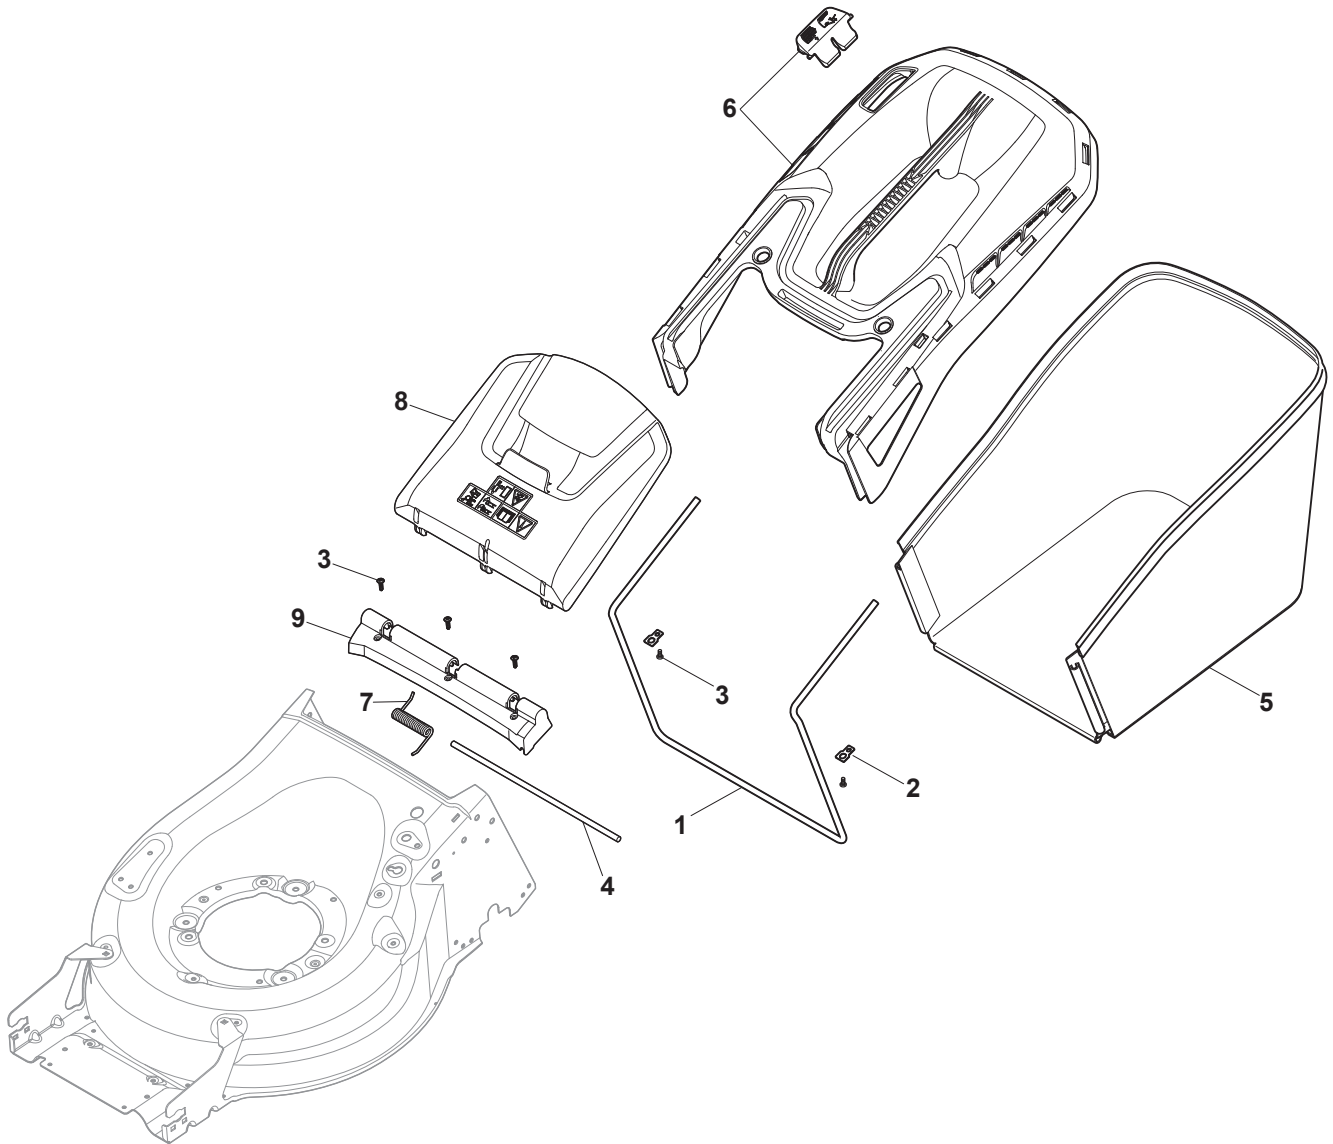

Fig.	Q.ty	Part No	Description	Notes
1	1	181006411/0	Fabric Box Frame	
2	2	322557177/0	Plate	
3	5	112728697/0	Screw	
4	1	122517884/0	Pin	
5	1	181102349/0	Cancas GrassCatcher	
6	1	381486039/0	Box, Upper Side Black	Black with Red Indicator
7	1	122450479/0	Spring	
8	1	322600308/0	Stone Guard, Black	
8	1	322600339/0	Stone Guard, Yellow	
9	1	322109569/0	Black Stone Guard Support	
9	1	322109584/0	Yellow Stone Guard Support