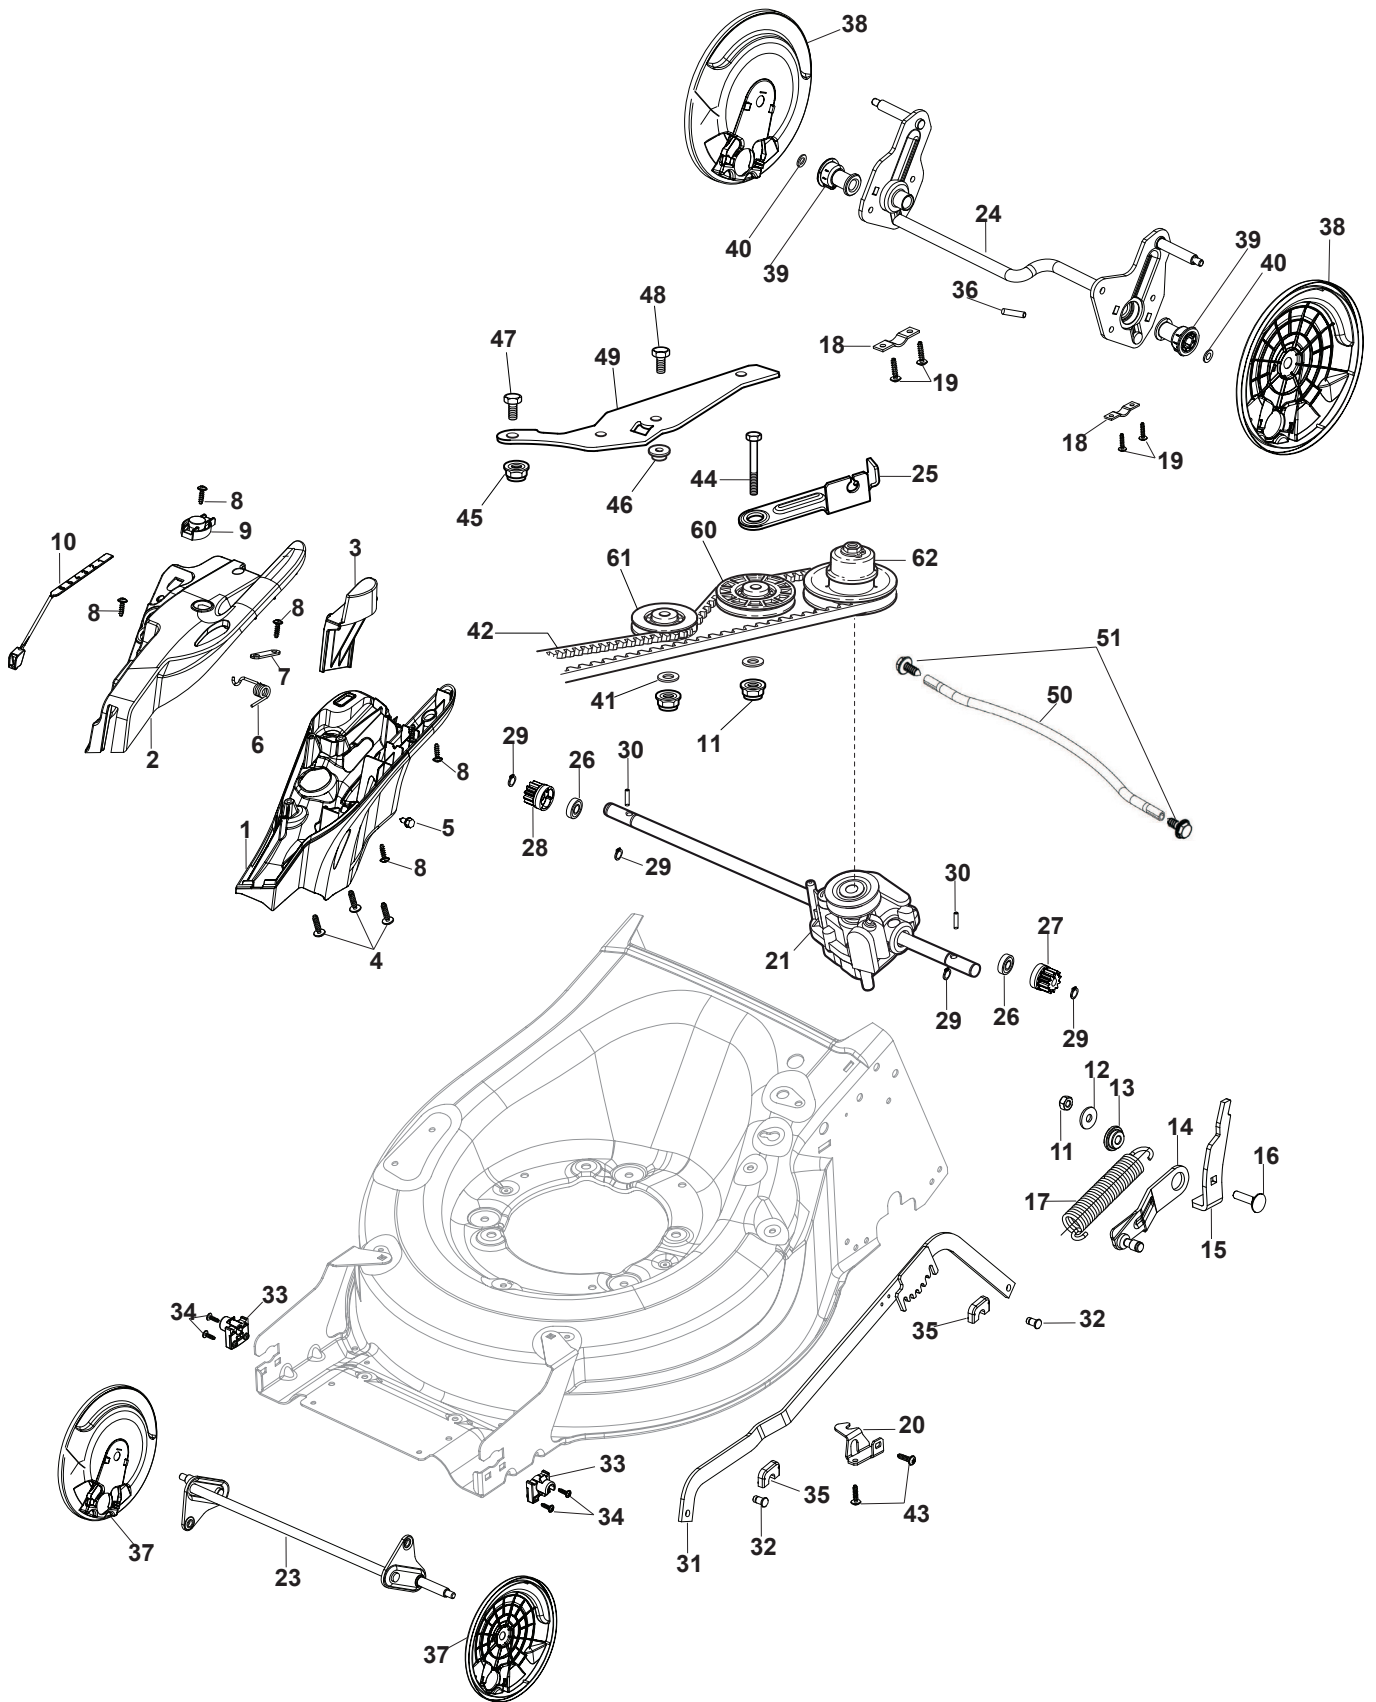

THIS INFORMATION IS NOT INTENDED FOR SALE OR RESALE, AND THIS NOTICE MUST REMAIN ON ALL COPIES.

Fig.	Q.ty	Part No	Description	Notes
1	1	322055262/0	Lower Cover	
2	1	322055263/0	Upper Cover	
3	1	322602026/0	Button	
4	5	112728699/0	Screw	
5	1	125943004/0	Screw	
6	1	122450477/0	Spring	
7	1	322981471/1	Plate	
8	5	112728697/0	Screw	
9	1	322602027/0	Lens	
10	1	322602028/0	Visualizer	
11	1	112154510/0	Nut	
12	1	112523040/0	Washer	
13	1	122517873/0	Pin	
14	1	381003475/0	Lever, Height Adjustment	
15	1	322778475/0	Bracket	
16	1	112815270/0	Screw	
17	1	122450480/0	Spring	
18	2	322545152/0	Plate	
19	4	112728698/0	Screw	
20	1	322778477/0	Bracket	
21	1	181003116/0	Gear Box	
23	1	381302883/0	Front Wheel Axle	
24	1	381302889/0	Rear Wheel Axle	
25	1	322806647/0	Bracket	
26	2	119216035/0	Bearing	
27	1	122570110/1	Pinion Right	
28	1	122570120/1	Pinion Left	
29	4	112608600/0	Seeger	
30	2	122753000/0	Pin	
31	1	381002046/0	Wheels Control Rod	
32	2	122519820/0	Pin	
33	2	322785305/1	Support	
34	4	112728697/0	Screw	
35	2	112436051/0	Plate	
37	2	322600145/0	Protection, Wheel	
38	2	322600208/0	Protection, Wheel	
39	2	322042068/0	Bushing	
40	2	112521371/0	Washer	
41	2	112523050/0	Washer	
42	1	135064379/0	Belt	
43	5	112728704/1	Screw	
44	1	112674550/0	Screw	
45	2	112154210/0	Nut	
46	1	122671656/0	Washer	
47	2	112792611/0	Screw	
48	2	112689500/0	Screw	
49	1	322806649/0	Bracket	
50	1	322608567/0	Axle	
51	2	112735120/0	Screw	
60	1	122601914/0	Pulley	
61	1	122601915/0	Pulley	
62	1	122601932/0	Pulley	

Fig.	Q.ty	Part No	Description	Notes
1	1	322108315/0	Conveyor	
2	1	322600309/0	Stone Guard, Black	
3	1	122450456/0	Spring	
4	2	112604896/0	Crown Fastener	
5	2	112727803/0	Screw	
6	1	322806639/0	Fulcrum Pin	
7	2	112154510/0	Nut	
8	1	122517869/1	Pin	
9	2	118203853/0	Cap	