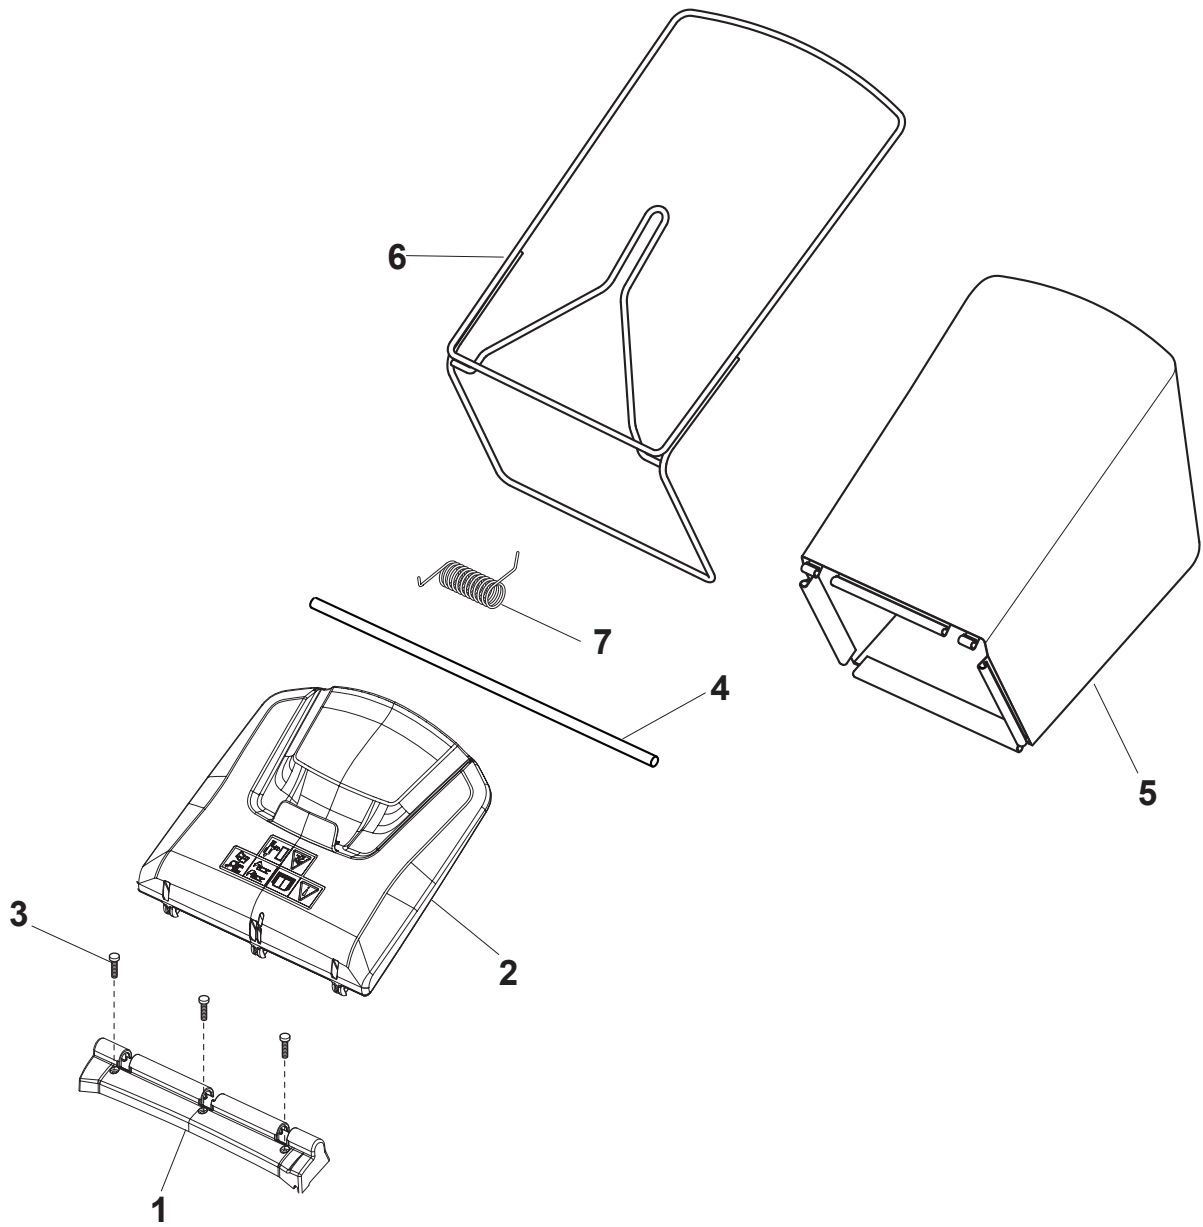

Fig.	Q.ty	Part No	Description	Notes
1	8	119216035/0	Bearing	
2	4	381007416/2	Wheel	
3	2	322110643/0	Hub Cap Grey	Grey
4	2	381007417/2	Wheel	
5	2	322110644/0	Hub Cap Grey	Grey
6	6	112728706/0	Screw	
7	2	322120115/0	Wheel Crown	
8	2	122170845/0	Spacer	

Fig.	Q.ty	Part No	Description	Notes
1	1	381005195/0	Bracket-Rh	
2	1	381005197/0	Bracket-Lh	
3	6	112727801/0	Screw	
4	2	322545213/0	Plate	
5	1	322600310/0	Rear door	Not for TR/E models
6	1	322108316/0	Conveyor	
7	6	112728699/0	Screw	
8	1	322060271/1	Carter Mulching	
9	2	112728531/1	Screw	
10	2	112154510/0	Nut	
11	2	112815200/0	Screw	
12	2	112521330/0	Washer	
13	1	119035000/0	Or Ring	
14	1	112728697/0	Screw	
15	1	322034002/0	Washing Connection	
16	1	322140246/0	Deflector	
17	1	112645708/0	Pin	

Fig.	Q.ty	Part No	Description	Notes
1	1	322108315/0	Conveyor	
2	1	322600309/0	Stone Guard, Black	
3	1	122450456/0	Spring	
4	2	112604896/0	Crown Fastener	
5	2	112727803/0	Screw	
6	1	322806639/0	Fulcrum Pin	
7	2	112154510/0	Nut	
8	1	122517869/1	Pin	
9	2	118203853/0	Cap	

Fig.	Q.ty	Part No	Description	Notes
1	1	122465608/2	Hub With Pulley, Crankshaft Ø 25	for HONDA Engines
2	1	181004409/0	Mulching Blade	
3	1	112508125/0	Elastic Washer	
4	1	112523080/0	Washer	
5	1	112735698/0	Screw	for GGP-B&S-HONDA Engines
6	1	112139150/0	Feather, Crankshaft Ø 25	for HONDA Engines
7	3	112735108/1	Screw	for GGP-B&S-HONDA Engines