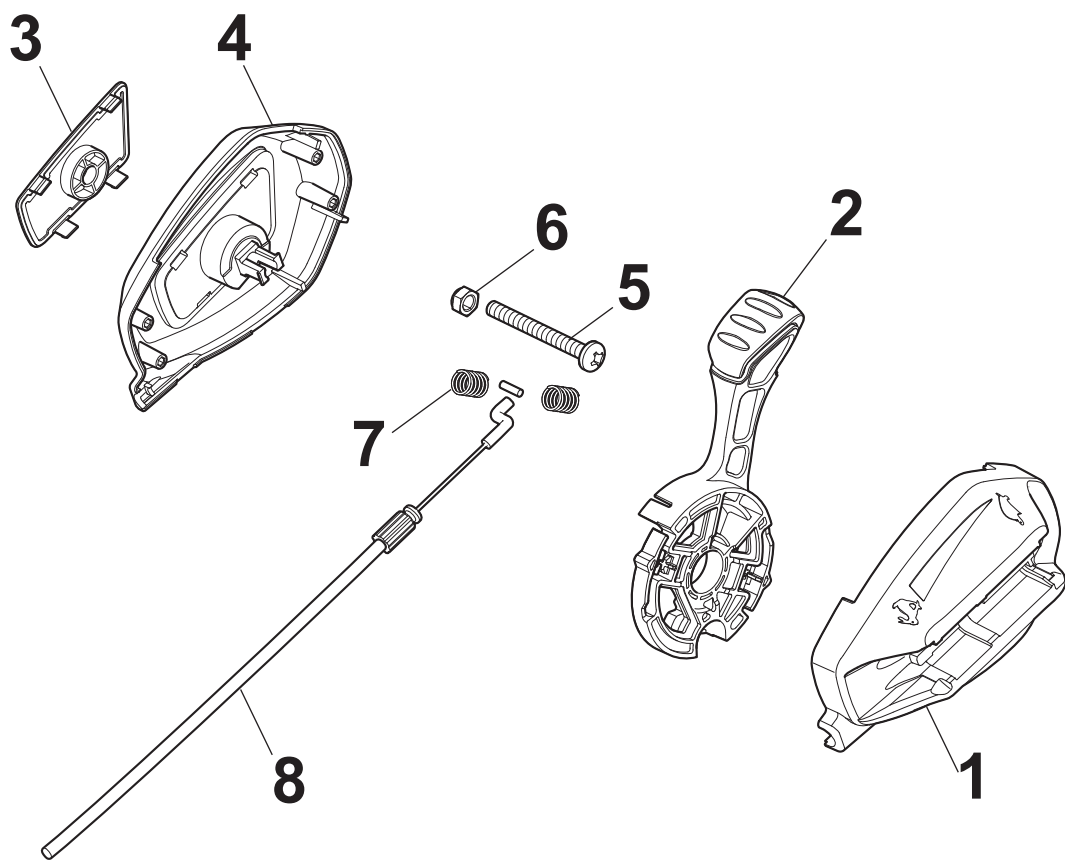

Fig.	Q.ty	Part No	Description	Notes
1	1	381006739/1	Handle, Upper Part	without Sponge
1	1	381006745/1	Handle, Upper Part with sponge handgrip	with Sponge
2	1	122430313/0	Guide Spring	
3	1	112521330/0	Washer	
4	1	112154510/0	Nut	
5	1	118390020/0	Conduit Clip Caproeuope (28-1495)	
6	1	181003363/1	Lever, Engine Brake Black	Black
7	1	181030106/0	Cable, Thread Engine Brake	Handle w/Lever - For Honda Engine
8	1	112727783/0	Screw	
9	1	112154510/0	Nut	
10	1	181003364/0	Drive Control Lever	Black
11	1	381030104/0	Clutch Cable	
12	1	322551640/0	Plate	

Fig.	Q.ty	Part No	Description	Notes
1	1	322722817/0	External Protection	
2	1	381007227/0	Variator Lever	
3	1	322820086/0	Cap	
4	1	322722816/0	Internal Protection	
5	1	112727788/0	Screw	
6	1	112154510/0	Nut	
7	2	122450487/0	Spring	
8	1	381030117/0	Variator Cable	