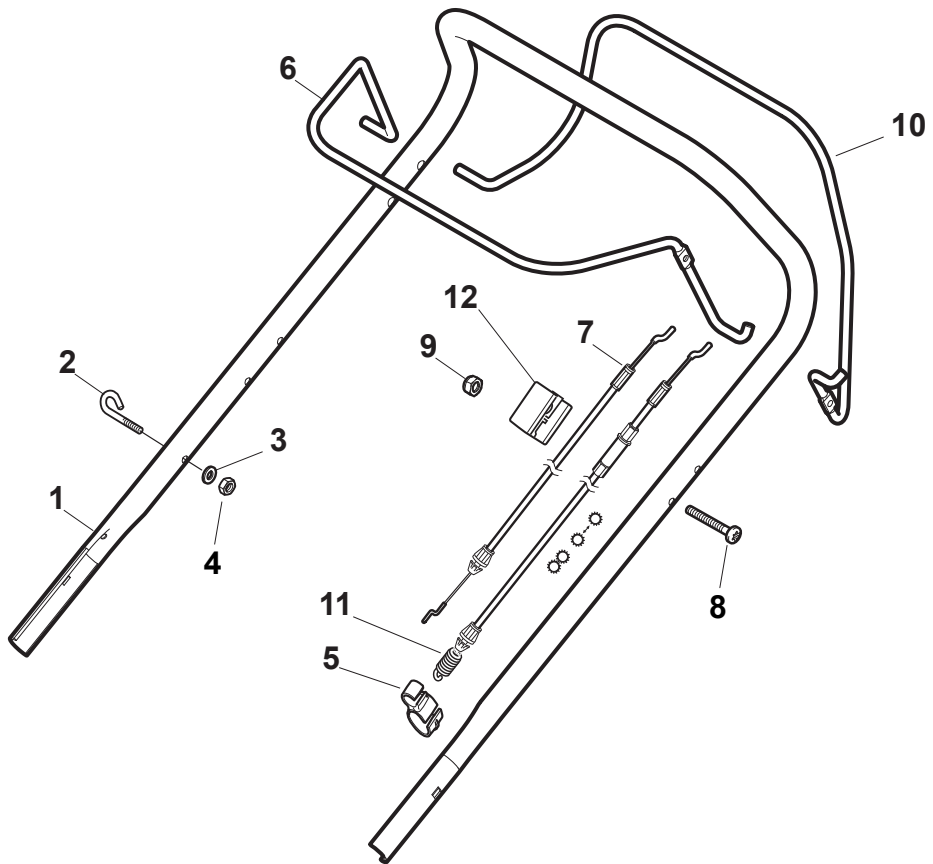

MLMP160H-53SP

Petrol Lawn Mower Handle, Lower Part

Issue 2 - 2016

Fig.	Q.ty	Part No	Description	Notes
1	1	381007563/0	Lower handle	
2	4	122131750/0	Nut	
3	4	322399835/0	Knob	
4	4	322680016/0	Washer	
5	2	381103350/0	Handle	Black
6	2	381003253/0	Handle	Black

Fig.	Q.ty	Part No	Description	Notes
1	1	381006739/1	Handle, Upper Part	without Sponge
1	1	381006745/1	Handle, Upper Part with sponge handgrip	with Sponge
2	1	122430313/0	Guide Spring	
3	1	112521330/0	Washer	
4	1	112154510/0	Nut	
5	1	118390020/0	Conduit Clip Caproeuope (28-1495)	
6	1	181003363/1	Lever, Engine Brake Black	Black
7	1	181030106/0	Cable, Thread Engine Brake	Handle w/Lever - For Honda Engine
8	1	112727783/0	Screw	
9	1	112154510/0	Nut	
10	1	181003364/0	Drive Control Lever	Black
11	1	381030104/0	Clutch Cable	
12	1	322551640/0	Plate	

Fig.	Q.ty	Part No	Description	Notes
1	8	119216035/0	Bearing	
2	4	381007416/2	Wheel	
3	2	322110643/0	Hub Cap Grey	Grey
4	2	381007417/2	Wheel	
5	2	322110644/0	Hub Cap Grey	Grey
6	6	112728706/0	Screw	
7	2	322120115/0	Wheel Crown	
8	2	122170845/0	Spacer	

Fig.	Q.ty	Part No	Description	Notes
1	1	322108315/0	Conveyor	
2	1	322600309/0	Stone Guard, Black	
3	1	122450456/0	Spring	
4	2	112604896/0	Crown Fastener	
5	2	112727803/0	Screw	
6	1	322806639/0	Fulcrum Pin	
7	2	112154510/0	Nut	
8	1	122517869/1	Pin	
9	2	118203853/0	Cap	