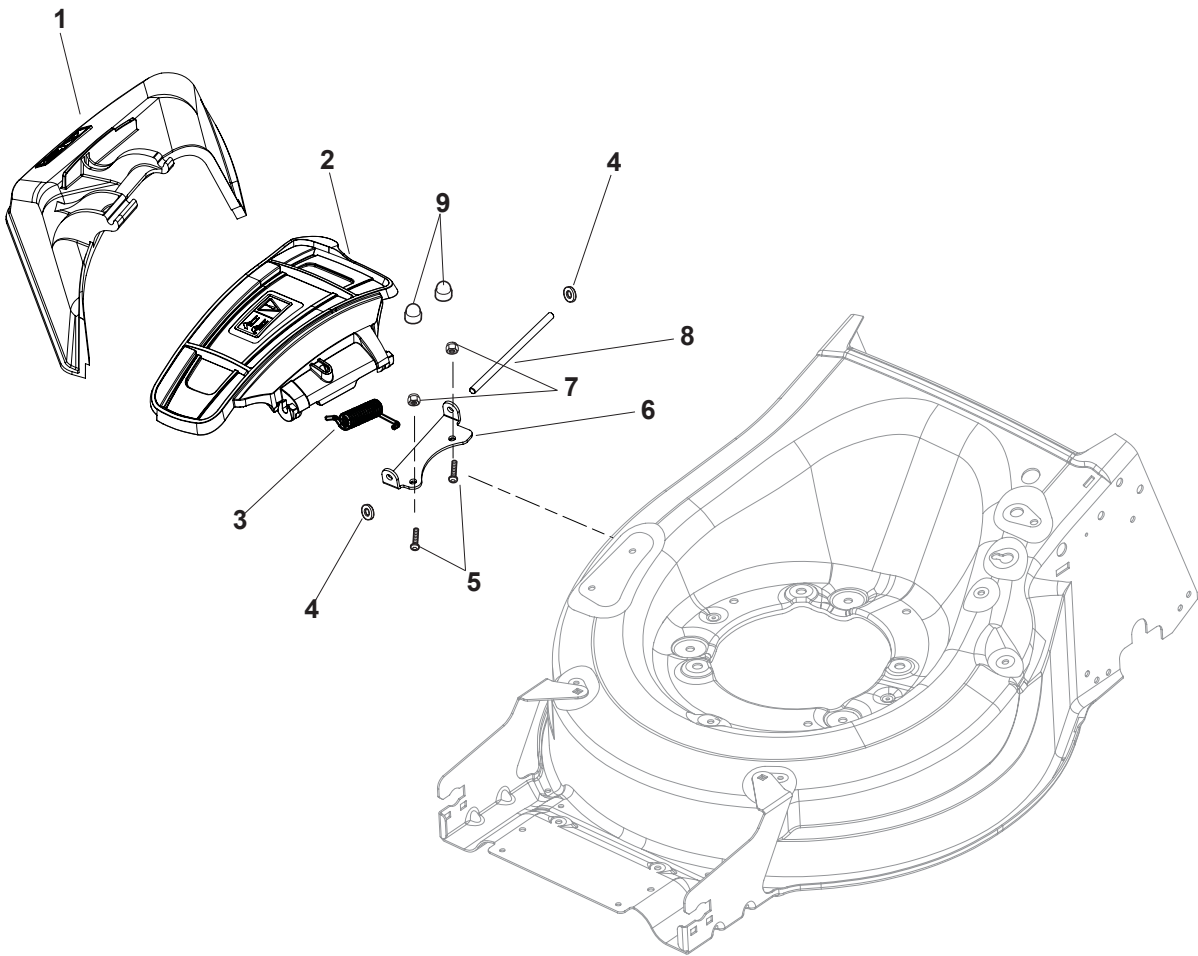

Fig.	Q.ty	Part No	Description	Notes
1	8	119216035/0	Bearing	
2	4	381007416/2	Wheel	
3	2	322110643/0	Hub Cap Grey	Grey
4	2	381007417/2	Wheel	
5	2	322110644/0	Hub Cap Grey	Grey
6	6	112728706/0	Screw	
7	2	322120115/0	Wheel Crown	
8	2	122170845/0	Spacer	

Fig.	Q.ty	Part No	Description	Notes
1	1	381005195/0	Bracket-Rh	
2	1	381005197/0	Bracket-Lh	
3	6	112727801/0	Screw	
4	2	322545213/0	Plate	
5	1	322600310/0	Rear door	Not for TR/E models
6	1	322108316/0	Conveyor	
7	6	112728699/0	Screw	
8	1	322060271/1	Carter Mulching	
9	2	112728531/1	Screw	
10	2	112154510/0	Nut	
11	2	112815200/0	Screw	
12	2	112521330/0	Washer	
13	1	119035000/0	Or Ring	
14	1	112728697/0	Screw	
15	1	322034002/0	Washing Connection	
16	1	322140246/0	Deflector	
17	1	112645708/0	Pin	

Fig.	Q.ty	Part No	Description	Notes
1	1	322108315/0	Conveyor	
2	1	322600309/0	Stone Guard, Black	
3	1	122450456/0	Spring	
4	2	112604896/0	Crown Fastener	
5	2	112727803/0	Screw	
6	1	322806639/0	Fulcrum Pin	
7	2	112154510/0	Nut	
8	1	122517869/1	Pin	
9	2	118203853/0	Cap	