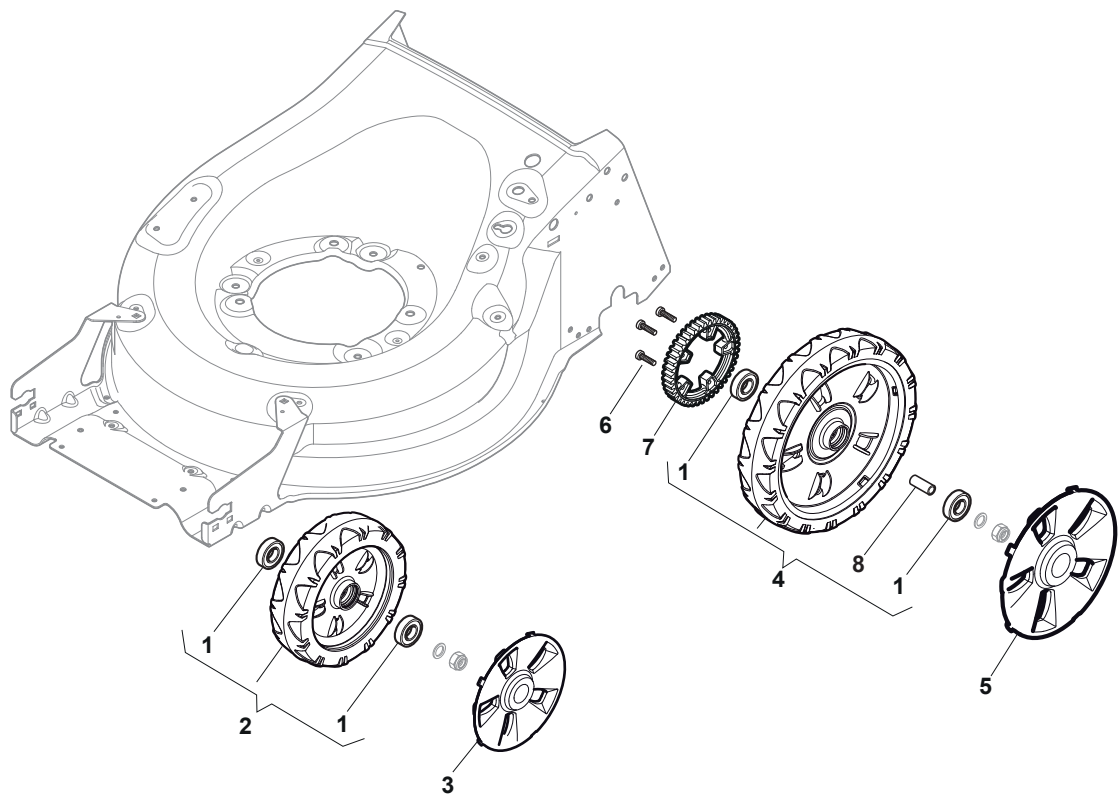

Fig.	Q.ty	Part No	Description	Notes
1	1	381006739/1	Handle, Upper Part	without Sponge
1	1	381006745/1	Handle, Upper Part with sponge handgrip	with Sponge
2	1	122430313/0	Guide Spring	
3	1	112521330/0	Washer	
4	1	112154510/0	Nut	
5	1	118390020/0	Conduit Clip Caproeuope (28-1495)	
6	1	181003363/1	Lever, Engine Brake Black	Black
7	1	181030106/0	Cable, Thread Engine Brake	Handle w/Lever - For Honda Engine
8	1	112727783/0	Screw	
9	1	112154510/0	Nut	
10	1	181003364/0	Drive Control Lever	Black
11	1	381030104/0	Clutch Cable	
12	1	322551640/0	Plate	

Fig.	Q.ty	Part No	Description	Notes
1	1	322722817/0	External Protection	
2	1	381007227/0	Variator Lever	
3	1	322820086/0	Cap	
4	1	322722816/0	Internal Protection	
5	1	112727788/0	Screw	
6	1	112154510/0	Nut	
7	2	122450487/0	Spring	
8	1	381030117/0	Variator Cable	

Fig.	Q.ty	Part No	Description	Notes
1	8	119216035/0	Bearing	
2	4	381007416/2	Wheel	
3	2	322110643/0	Hub Cap Grey	Grey
4	2	381007417/2	Wheel	
5	2	322110644/0	Hub Cap Grey	Grey
6	6	112728706/0	Screw	
7	2	322120115/0	Wheel Crown	
8	2	122170845/0	Spacer	

Fig.	Q.ty	Part No	Description	Notes
1	1	322108315/0	Conveyor	
2	1	322600309/0	Stone Guard, Black	
3	1	122450456/0	Spring	
4	2	112604896/0	Crown Fastener	
5	2	112727803/0	Screw	
6	1	322806639/0	Fulcrum Pin	
7	2	112154510/0	Nut	
8	1	122517869/1	Pin	
9	2	118203853/0	Cap	