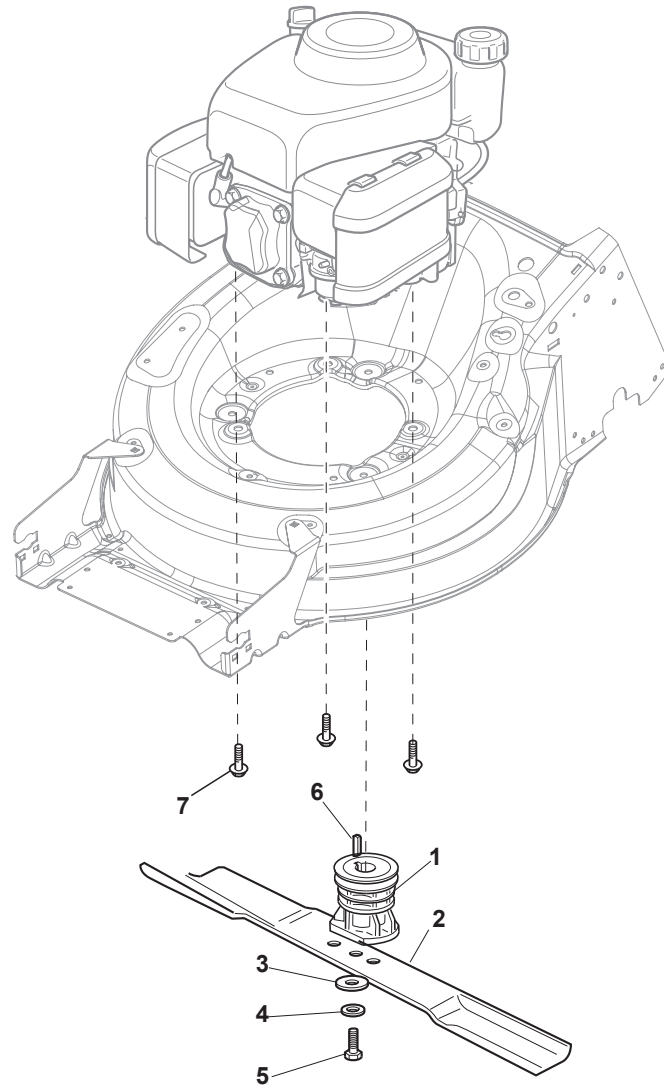

Fig.	Q.ty	Part No	Description	Notes
1	8	119216035/0	Bearing	
2	4	381007416/2	Wheel	
3	2	322110643/0	Hub Cap Grey	Grey
4	2	381007417/2	Wheel	
5	2	322110644/0	Hub Cap Grey	Grey
6	6	112728706/0	Screw	
7	2	322120115/0	Wheel Crown	
8	2	122170845/0	Spacer	

Fig.	Q.ty	Part No	Description	Notes
1	1	381005195/0	Bracket-Rh	
2	1	381005197/0	Bracket-Lh	
3	6	112727801/0	Screw	
4	2	322545213/0	Plate	
5	1	322600310/0	Rear door	Not for TR/E models
6	1	322108316/0	Conveyor	
7	6	112728699/0	Screw	
8	1	322060271/1	Carter Mulching	
9	2	112728531/1	Screw	
10	2	112154510/0	Nut	
11	2	112815200/0	Screw	
12	2	112521330/0	Washer	
13	1	119035000/0	Or Ring	
14	1	112728697/0	Screw	
15	1	322034002/0	Washing Connection	
16	1	322140246/0	Deflector	
17	1	112645708/0	Pin	

Fig.	Q.ty	Part No	Description	Notes
1	1	322108315/0	Conveyor	
2	1	322600309/0	Stone Guard, Black	
3	1	122450456/0	Spring	
4	2	112604896/0	Crown Fastener	
5	2	112727803/0	Screw	
6	1	322806639/0	Fulcrum Pin	
7	2	112154510/0	Nut	
8	1	122517869/1	Pin	
9	2	118203853/0	Cap	

Fig.	Q.ty	Part No	Description	Notes
1	1	122465608/2	Hub With Pulley, Crankshaft Ø 25	for HONDA Engines
2	1	181004409/0	Mulching Blade	
3	1	112508125/0	Elastic Washer	
4	1	112523080/0	Washer	
5	1	112735698/0	Screw	for GGP-B&S-HONDA Engines
6	1	112139150/0	Feather, Crankshaft Ø 25	for HONDA Engines
7	3	112735108/1	Screw	for GGP-B&S-HONDA Engines