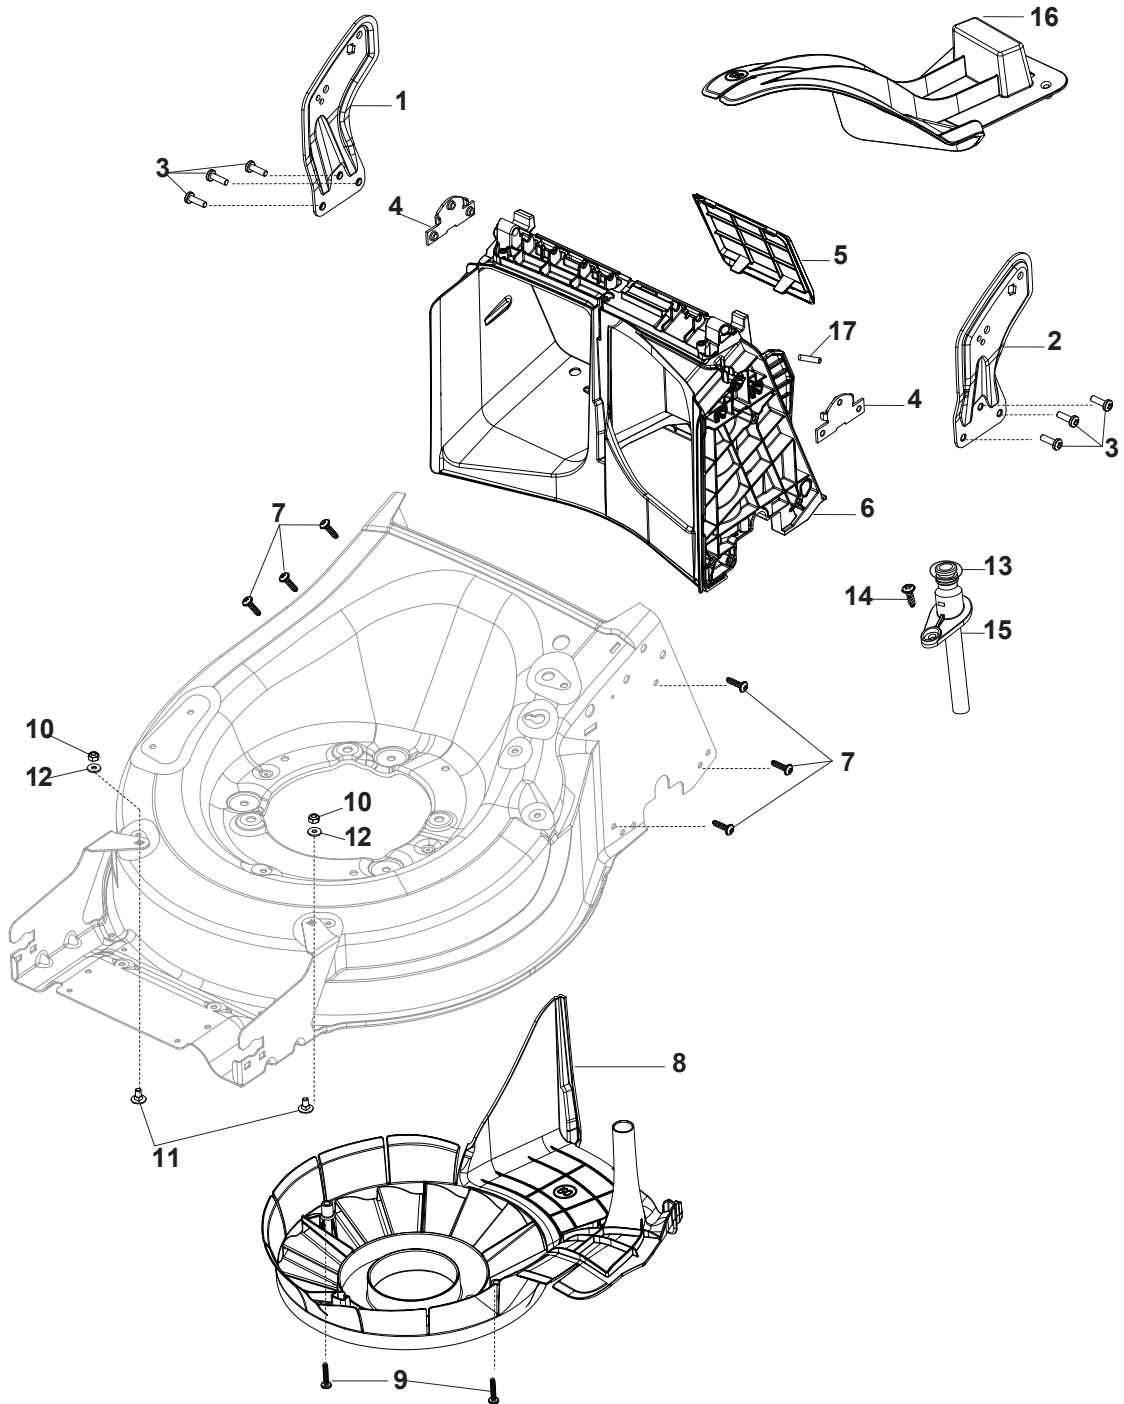

Fig.	Q.ty	Part No	Description	Notes
1	1	322722817/0	External Protection	
2	1	381007227/0	Variator Lever	
3	1	322820086/0	Cap	
4	1	322722816/0	Internal Protection	
5	1	112727788/0	Screw	
6	1	112154510/0	Nut	
7	2	122450487/0	Spring	
8	1	381030117/0	Variator Cable	

Fig.	Q.ty	Part No	Description	Notes
1	8	119216035/0	Bearing	
2	4	381007416/2	Wheel	
3	2	322110643/0	Hub Cap Grey	Grey
4	2	381007417/2	Wheel	
5	2	322110644/0	Hub Cap Grey	Grey
6	6	112728706/0	Screw	
7	2	322120115/0	Wheel Crown	
8	2	122170845/0	Spacer	

Fig.	Q.ty	Part No	Description	Notes
1	1	381005195/0	Bracket-Rh	
2	1	381005197/0	Bracket-Lh	
3	6	112727801/0	Screw	
4	2	322545213/0	Plate	
5	1	322600310/0	Rear door	Not for TR/E models
6	1	322108316/0	Conveyor	
7	6	112728699/0	Screw	
8	1	322060271/1	Carter Mulching	
9	2	112728531/1	Screw	
10	2	112154510/0	Nut	
11	2	112815200/0	Screw	
12	2	112521330/0	Washer	
13	1	119035000/0	Or Ring	
14	1	112728697/0	Screw	
15	1	322034002/0	Washing Connection	
16	1	322140246/0	Deflector	
17	1	112645708/0	Pin	

Fig.	Q.ty	Part No	Description	Notes
1	1	322108315/0	Conveyor	
2	1	322600309/0	Stone Guard, Black	
3	1	122450456/0	Spring	
4	2	112604896/0	Crown Fastener	
5	2	112727803/0	Screw	
6	1	322806639/0	Fulcrum Pin	
7	2	112154510/0	Nut	
8	1	122517869/1	Pin	
9	2	118203853/0	Cap	