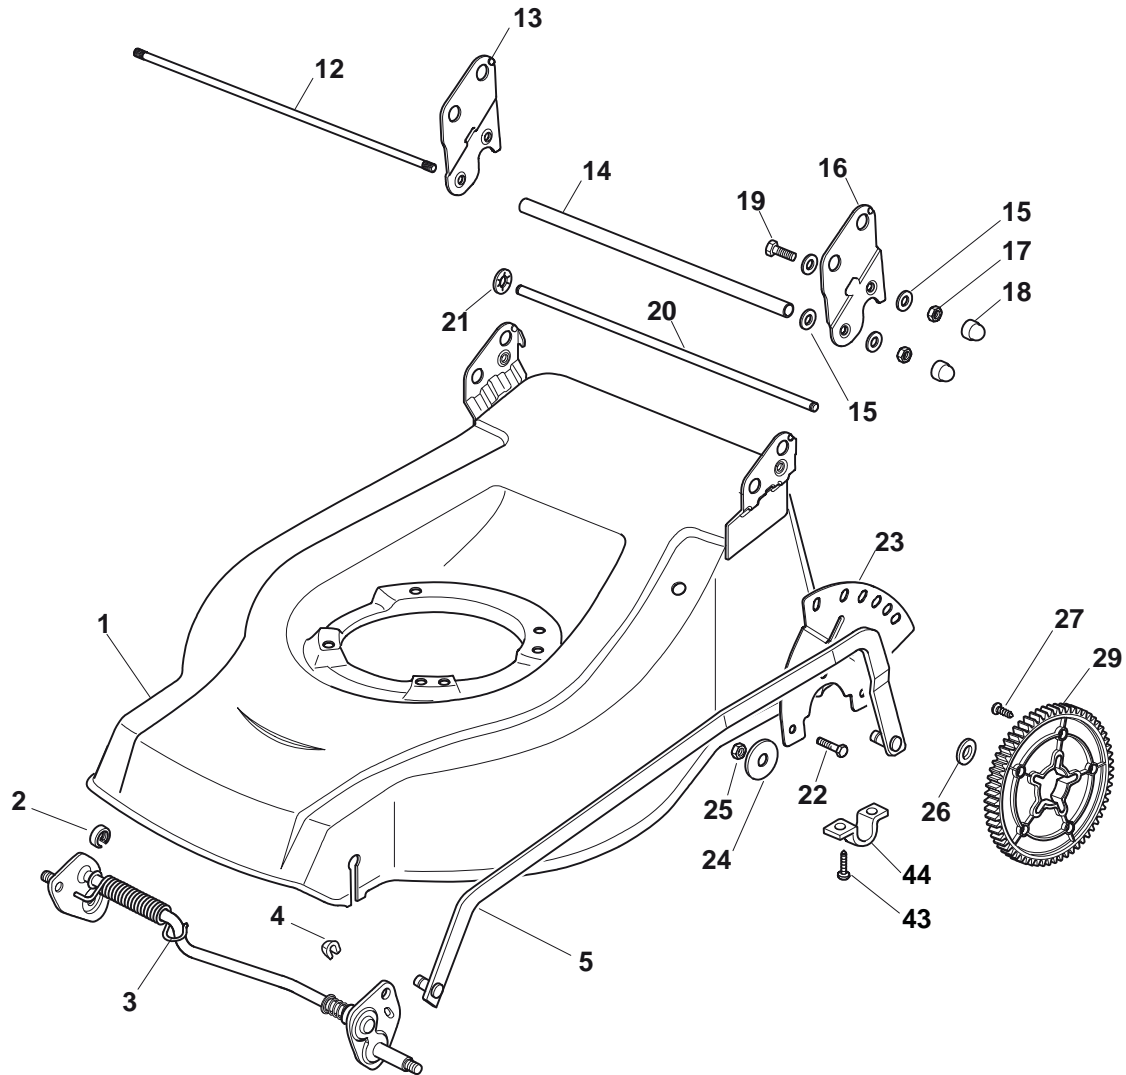

CAL 534 W TR 4S - CAL 534 W TR/E 4S

N.	CODE	Q.TY	DESCRIZIONE	DESCRIPTION	DESCRIPTION	BESCHREIBUNG	REMARK
1	381003618/1	1	Chassis INOX	Deck INOX	Châssis INOX	Gehäuse INOX	
1	81002356/1	1	Chassis Rosso	Deck Red	Châssis Rouge	Gehäuse Rot	
2	22171002/0	2	Distanziale	Spacer	Entretoise	Distanzring	
3	381002859/0	1	Asse Ruote Anteriori	Axle, Front Wheels	Axe Roues Avant	Achse, Vorderrad	
4	12436050/0	2	Piastrina	Plate	Plaquette	Plättchen	
5	381002017/0	1	Asta Comando Regol. Altezza	Rod, Height Adjustment	Tige Commande Reglage Hauteur	Stange, Höheverstellung	
12	22517702/1	1	Fulcro Parasassi	Stone Guard Fulcrum	Point D'Appui Parepierres	Drehpunkt Prallblech	
13	22778427/0	1	Staffa Dx	Bracket, R	Bride D	Pratze, Rechte	
14	22869717/0	1	Distanziale	Spacer	Entretoise	Distanzring	
15	22671653/0	8	Rosetta	Washer	Rondelle	Scheibe	
16	22778429/0	1	Staffa Sx	Bracket, L	Bride G	Pratze, Linke	
17	12155000/0	4	Dado	Nut	Ecrou	Mutter	
18	18203854/0	4	Cappuccio	Protection	Capuchon	Stecker	
19	12793301/0	2	Vite	Screw	Vis	Schraube	
20	22517860/0	1	Perno	Pin	Pivot	Bolzen	
21	12604899/0	2	Fissatore A Corona	Crown Fastener	Fixateur A Couronne	Kronenscheibe	
22	12792611/0	3	Vite	Screw	Vis	Schraube	
23	322735579/1	1	Settore Regolazione Altezza	Sector, Height Adjustment	Secteur Reglage Hauteur	Sektor, Höheverstellung	
24	12523060/0	3	Rosetta	Washer	Rondelle	Scheibe	
25	12155000/0	3	Dado	Nut	Ecrou	Mutter	
26	22675100/0	2	Rosetta	Washer	Rondelle	Scheibe	
27	12728691/0	6	Vite	Screw	Vis	Schraube	
28	22120110/0	2	Ruota Dentata	Sprocket	Couronne	Zahnkettenrad	
43	12731350/0	4	Vite	Screw	Vis	Schraube	
44	22545152/0	2	Piastrina	Plate	Plaquette	Platte