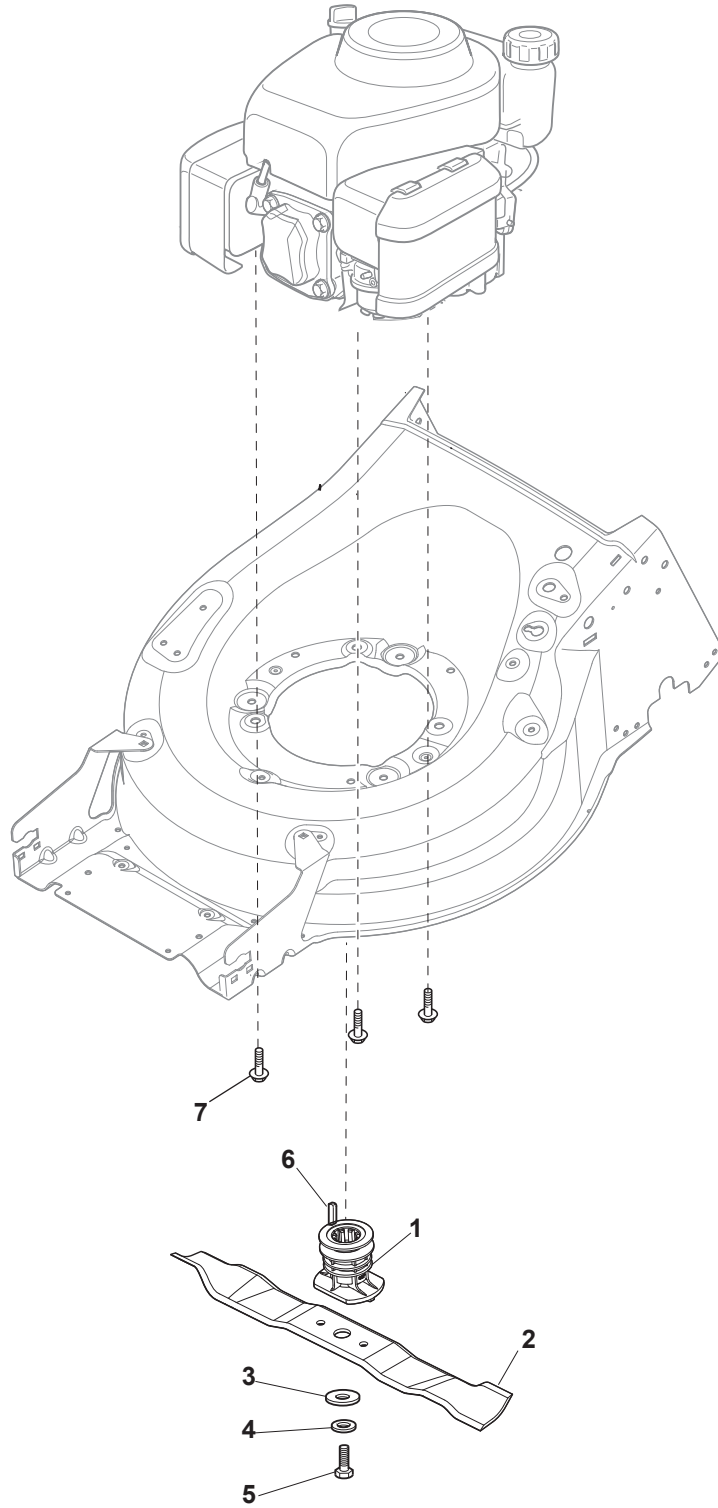

Fig.	Q.ty	Part No	Description	Notes
1	1	381007571/0	Handle, Upper Part	Black with Sponge
2	1	122430313/0	Guide Spring	
3	1	112521330/0	Washer	
4	1	112154510/0	Nut	
5	1	118390020/0	Conduit Clip	
6	1	181003363/1	Lever, Engine Brake Black	Black
7	1	181030106/0	Cable, Thread Engine Brake	
8	1	112727783/0	Screw	
9	1	112154510/0	Nut	
10	1	181003364/0	Drive Control Lever	Black
11	1	381030104/0	Clutch Cable	
12	1	322551640/0	Plate	
13	1	381007563/0	Lower handle	Black
14	4	322399835/0	Knob	
15	4	122131750/0	Nut	
16	4	322680016/0	Washer	
17	2	381103350/0	Handle	Black
18	2	381003253/0	Handle	Black

DELTA Wheel (Pierced) - Ø 200

DELTA Wheel - Ø 280

Fig.	Q.ty	Part No	Description	Notes
1	2	381007477/0	Wheel	
2	8	119216035/0	Bearing	
3	2	322110640/0	Hub Cap Grey	
4	2	381007478/1	Wheel	
5	2	322110641/0	Hub Cap Grey	
6	6	112728706/0	Screw	
7	2	322120115/0	Wheels Crown	

Fig.	Q.ty	Part No	Description	Notes
1	1	381005195/0	Bracket-Rh	Black
2	1	381005197/0	Bracket-Lh	Black
3	6	112727801/0	Screw	
4	2	322545213/0	Plate	
5	1	322600310/0	Rear door	Not for TR/E models
6	1	322108316/0	Conveyor	
7	6	112728699/0	Screw	
8	1	322060271/1	Carter Mulching	
9	2	112735645/0	Screw	
10	2	112154510/0	Nut	
11	2	112815205/0	Screw	
12	2	112521330/0	Washer	
13	1	119035000/0	Or Ring	
14	1	112728697/0	Screw	
15	1	322034002/0	Washing Connection	
16	1	322140246/0	Deflector	
17	1	112645708/0	Pin	

Fig.	Q.ty	Part No	Description	Notes
1	1	322108315/0	Conveyor	
2	1	322600309/0	Stone Guard, Black	
3	1	122450456/0	Spring	
4	2	112604896/0	Crown Fastener	
5	2	112727803/0	Screw	
6	1	322806639/0	Fulcrum Pin	
7	2	112154510/0	Nut	
8	1	122517869/1	Pin	
9	2	118203853/0	Cap	