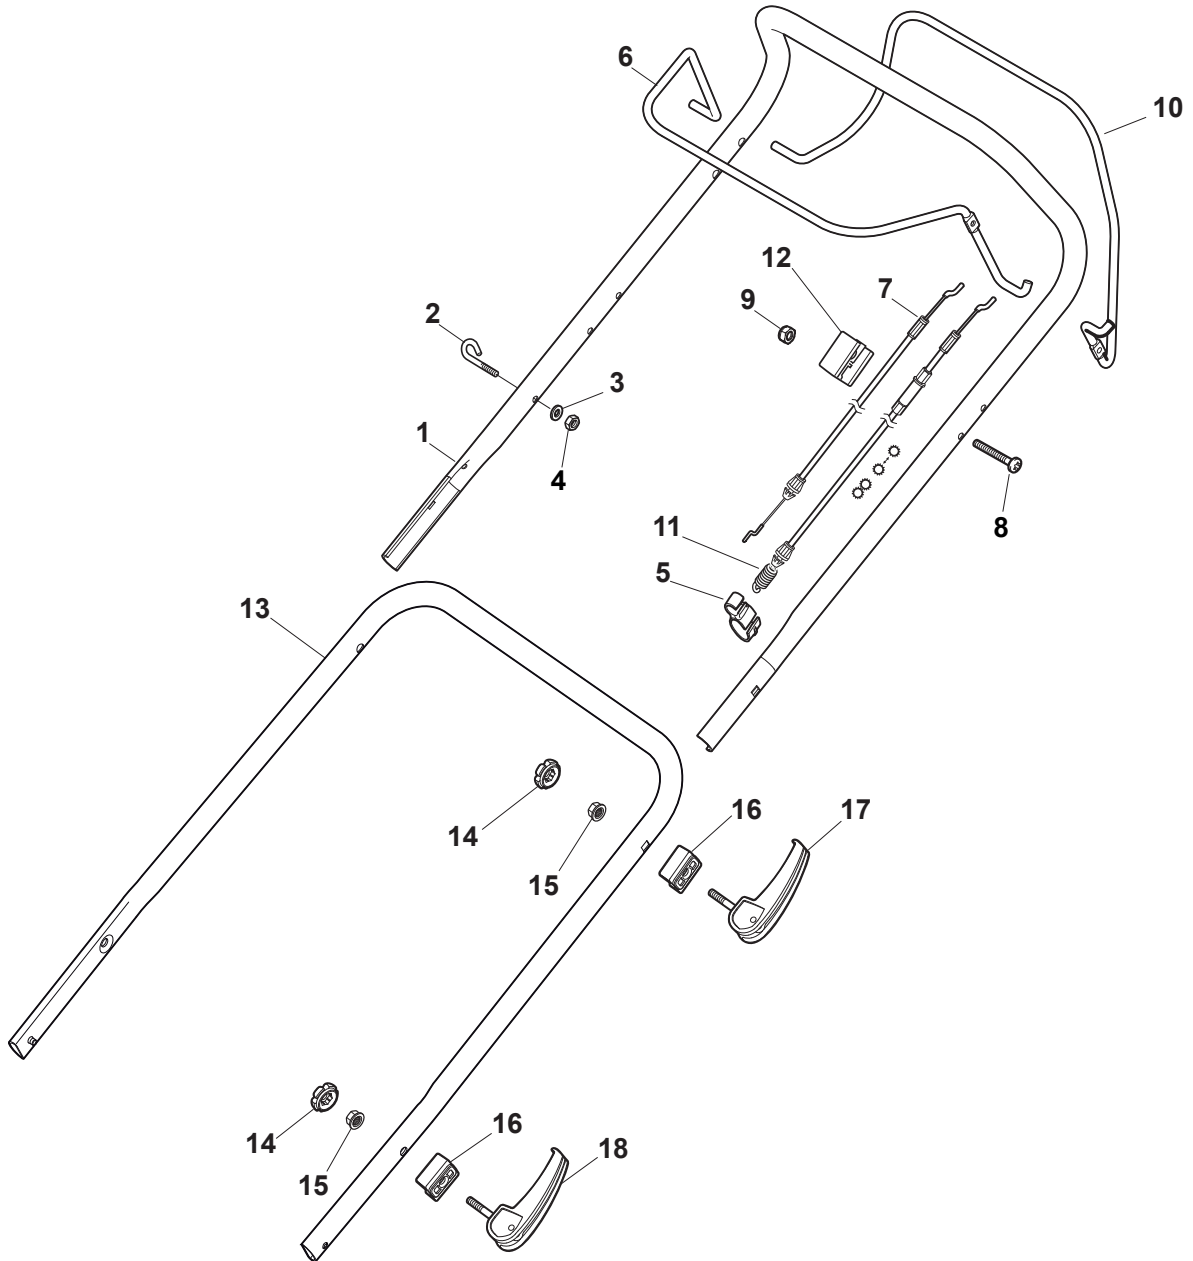

AL6 53 VBQ

Petrol Lawn Mower Deck And Height Adjusting

Issue 44 - 2016

Fig.	Q.ty	Part No	Description	Notes
62	1	122601932/0	Pulley	

AL6 53 VBQ

Petrol Lawn Mower Mask

Issue 44 - 2016

Fig.	Q.ty	Part No	Description	Notes
1	1	322393741/0	Handle	
2	1	322226216/0	Mask, White	
3	1	322500112/0	Front Combi	
4	6	112728697/0	Screw	
5	2	112728699/0	Screw	
6	1	381004788/0	White Deck	

Fig.	Q.ty	Part No	Description	Notes
1	1	381007571/0	Handle, Upper Part	Black with Sponge
2	1	122430313/0	Guide Spring	
3	1	112521330/0	Washer	
4	1	112154510/0	Nut	
5	1	118390020/0	Conduit Clip	
6	1	181003363/1	Lever, Engine Brake Black	Black
7	1	181030106/0	Cable, Thread Engine Brake	
8	1	112727783/0	Screw	
9	1	112154510/0	Nut	
10	1	181003364/0	Drive Control Lever	Black
11	1	381030104/0	Clutch Cable	
12	1	322551640/0	Plate	
13	1	381007563/0	Lower handle	Black
14	4	322399835/0	Knob	
15	4	122131750/0	Nut	
16	4	322680016/0	Washer	
17	2	381103350/0	Handle	Black
18	2	381003253/0	Handle	Black

DELTA Wheel (Pierced) - Ø 200

DELTA Wheel - Ø 280

Fig.	Q.ty	Part No	Description	Notes
1	2	381007477/0	Wheel	
2	8	119216035/0	Bearing	
3	2	322110640/0	Hub Cap Grey	
4	2	381007478/1	Wheel	
5	2	322110641/0	Hub Cap Grey	
6	6	112728706/0	Screw	
7	2	322120115/0	Wheels Crown	

Fig.	Q.ty	Part No	Description	Notes
1	1	322108315/0	Conveyor	
2	1	322600309/0	Stone Guard, Black	
3	1	122450456/0	Spring	
4	2	112604896/0	Crown Fastener	
5	2	112727803/0	Screw	
6	1	322806639/0	Fulcrum Pin	
7	2	112154510/0	Nut	
8	1	122517869/1	Pin	
9	2	118203853/0	Cap	