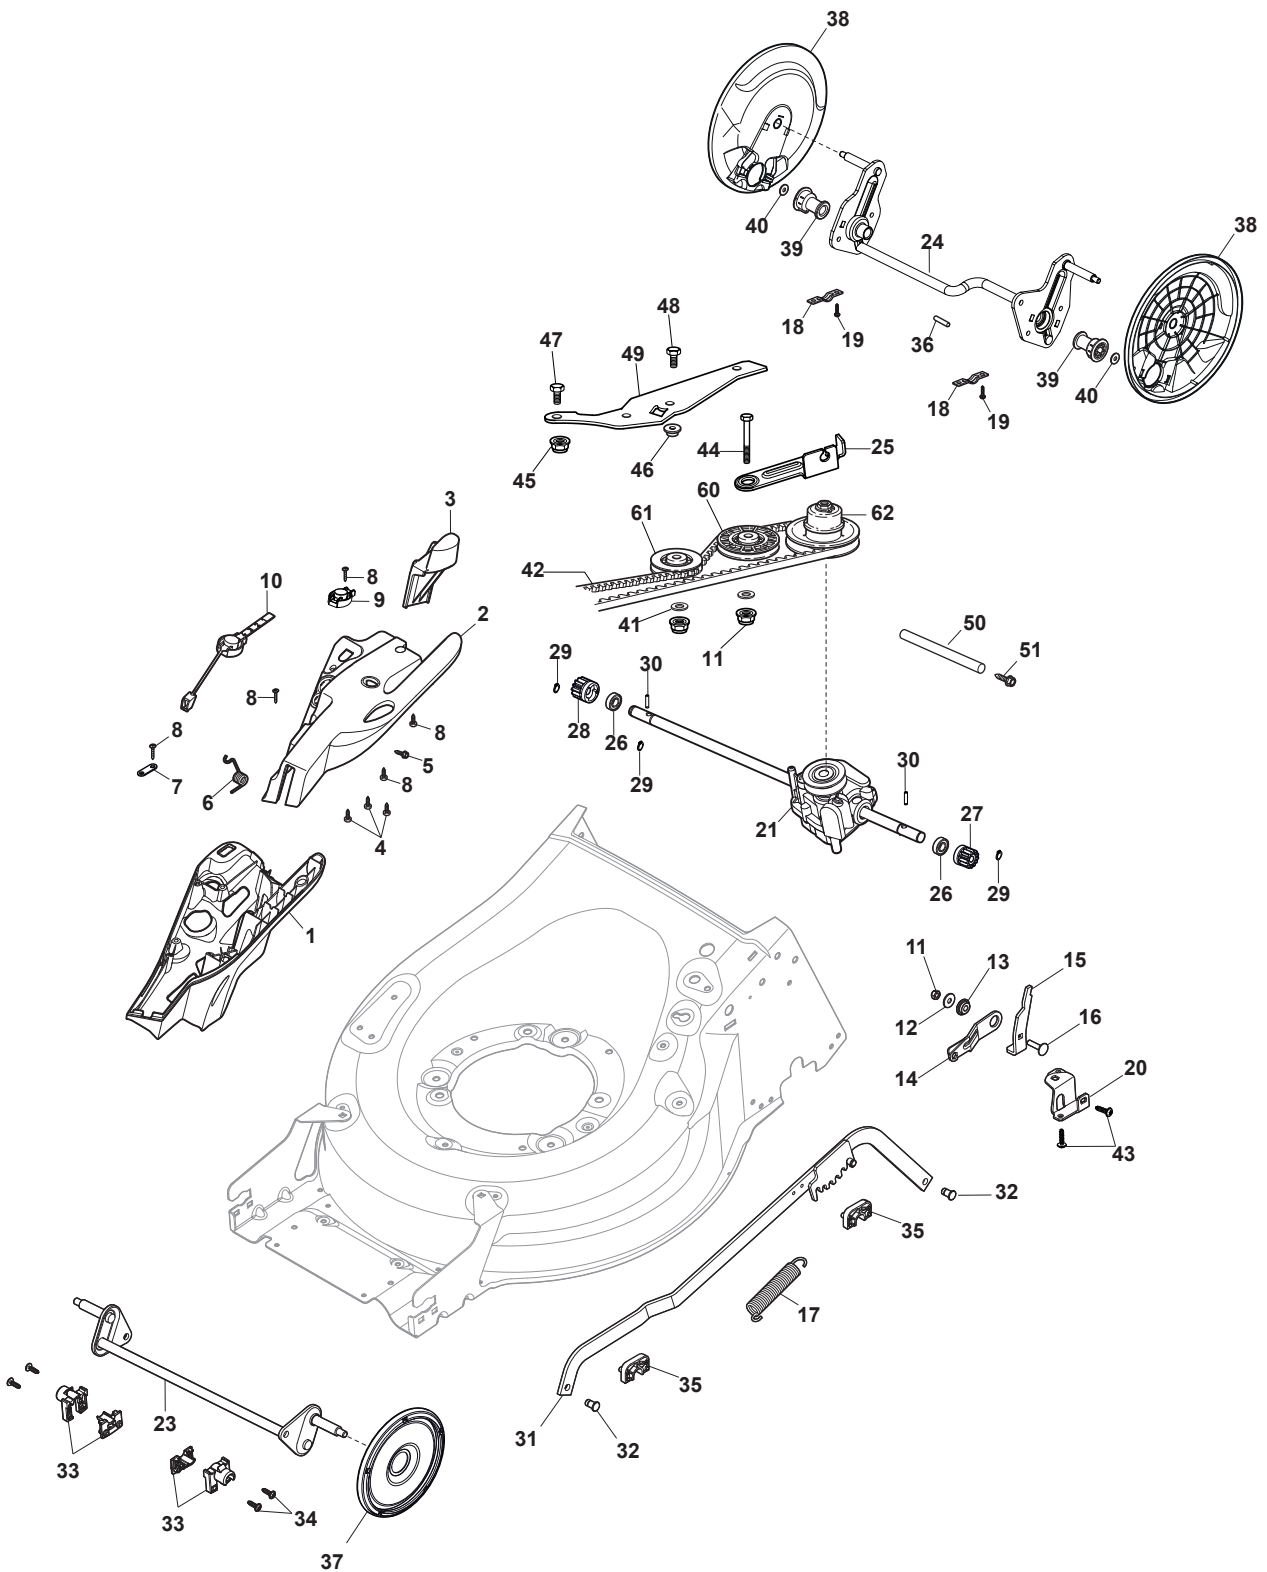

Fig.	Q.ty	Part No	Description	Notes
1	1	322055264/0	Lower Cover	
2	1	322055265/0	Upper Cover	
3	1	322602026/0	Button	
4	5	112728699/0	Screw	
5	1	125943004/0	Screw	
6	1	122450477/0	Spring	
7	1	322981471/1	Plate	
8	5	112728697/0	Screw	
9	1	322602027/0	Lens	
10	1	322602028/0	Visualizer	
11	1	112154510/0	Nut	
12	1	112523040/0	Washer	
13	1	122517873/0	Pin	
14	1	381003475/1	Lever, Height Adjustment	
15	1	322778475/0	Bracket	
16	1	112815270/0	Screw	
17	1	122450480/0	Spring	
18	2	322545152/0	Plate	
19	4	112728697/0	Screw	
20	1	322778477/0	Bracket	
21	1	181003116/0	Gear Box	
23	1	381302883/0	Front Wheel Axle	
24	1	381302889/0	Rear Wheel Axle	
25	1	322806647/0	Bracket	
26	2	119216035/0	Bearing	
27	1	122570134/0	Pinion Left	
28	1	122570133/0	Pinion Right	
29	4	112608600/0	Seeger	
30	2	122753000/0	Pin	
31	1	381002046/0	Wheels Control Rod	
32	2	122519820/0	Pin	
33	2	322785305/1	Support	
34	4	112728697/0	Screw	
35	2	112436051/0	Plate	
36	1	112645708/0	Pin	
37	2	322600247/0	Protection, Wheel	
38	2	322600208/0	Protection, Wheel	
39	2	322042068/0	Bushing	
40	2	112521371/0	Washer	
41	2	112523050/0	Washer	
42	1	135064379/0	Belt	
43	5	112728704/1	Screw	
44	1	112674550/0	Screw	
45	2	112154210/0	Nut	
46	1	122671656/0	Washer	
47	2	112792611/0	Screw	
48	2	112689500/0	Screw	
49	1	322806649/0	Bracket	
50	1	322608567/0	Axle	
51	2	112735120/0	Screw	
60	1	122601914/0	Pulley	
61	1	122601915/0	Pulley