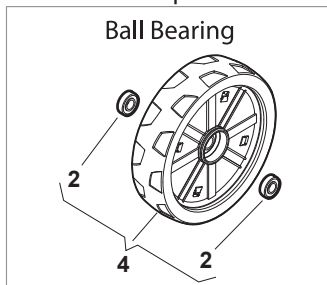

AL6 53 VBQ

Petrol Lawn Mower Deck And Height Adjusting

Issue 44 - 2016

Fig.	Q.ty	Part No	Description	Notes
62	1	122601932/0	Pulley	

AL6 53 VBQ

Petrol Lawn Mower Mask

Issue 44 - 2016

Fig.	Q.ty	Part No	Description	Notes
1	1	322393741/0	Handle	
2	1	322226216/0	Mask, White	
3	1	322500112/0	Front Combi	
4	6	112728697/0	Screw	
5	2	112728699/0	Screw	
6	1	381004788/0	White Deck	

Fig.	Q.ty	Part No	Description	Notes
1	1	381007571/0	Handle, Upper Part	Black with Sponge
2	1	122430313/0	Guide Spring	
3	1	112521330/0	Washer	
4	1	112154510/0	Nut	
5	1	118390020/0	Conduit Clip	
6	1	181003363/1	Lever, Engine Brake Black	Black
7	1	181030106/0	Cable, Thread Engine Brake	
8	1	112727783/0	Screw	
9	1	112154510/0	Nut	
10	1	181003364/0	Drive Control Lever	Black
11	1	381030104/0	Clutch Cable	
12	1	322551640/0	Plate	
13	1	381007563/0	Lower handle	Black
14	4	322399835/0	Knob	
15	4	122131750/0	Nut	
16	4	322680016/0	Washer	
17	2	381103350/0	Handle	Black
18	2	381003253/0	Handle	Black

DELTA Wheel (Pierced) - Ø 200

DELTA Wheel - Ø 280

Fig.	Q.ty	Part No	Description	Notes
1	2	381007477/0	Wheel	
2	8	119216035/0	Bearing	
3	2	322110640/0	Hub Cap Grey	
4	2	381007478/1	Wheel	
5	2	322110641/0	Hub Cap Grey	
6	6	112728706/0	Screw	
7	2	322120115/0	Wheels Crown	

Fig.	Q.ty	Part No	Description	Notes
1	1	322108315/0	Conveyor	
2	1	322600309/0	Stone Guard, Black	
3	1	122450456/0	Spring	
4	2	112604896/0	Crown Fastener	
5	2	112727803/0	Screw	
6	1	322806639/0	Fulcrum Pin	
7	2	112154510/0	Nut	
8	1	122517869/1	Pin	
9	2	118203853/0	Cap	