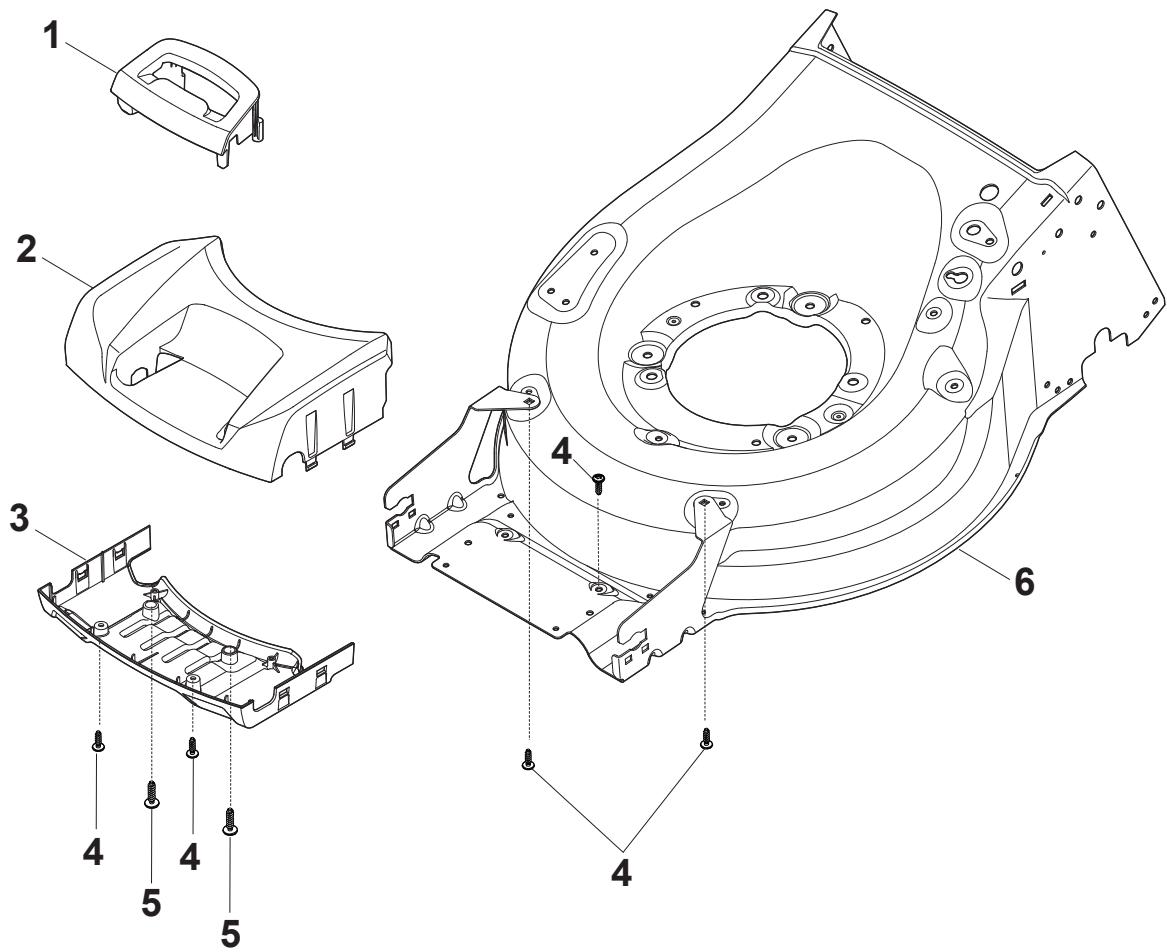

AL6 53 VBQ

Petrol Lawn Mower Mask

Issue 44 - 2016

Fig.	Q.ty	Part No	Description	Notes
1	1	322393741/0	Handle	
2	1	322226216/0	Mask, White	
3	1	322500112/0	Front Combi	
4	6	112728697/0	Screw	
5	2	112728699/0	Screw	
6	1	381004788/0	White Deck