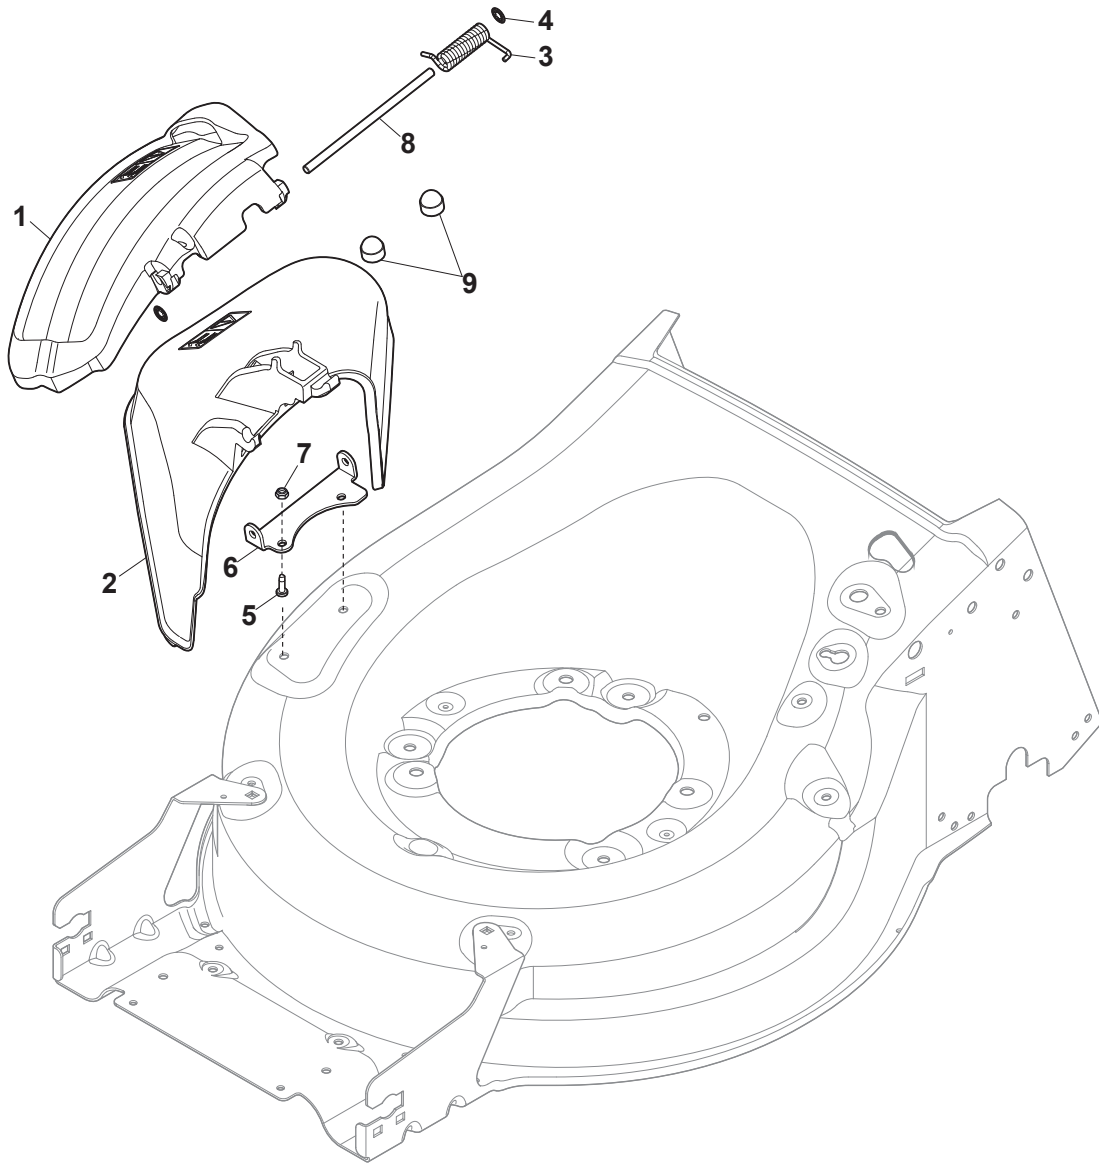

DELTA Wheel (Pierced) - Ø 200

DELTA Wheel - Ø 280

Fig.	Q.ty	Part No	Description	Notes
1	2	381007477/0	Wheel	
2	8	119216035/0	Bearing	
3	2	322110640/0	Hub Cap Grey	
4	2	381007478/1	Wheel	
5	2	322110641/0	Hub Cap Grey	
6	6	112728706/0	Screw	
7	2	322120115/0	Wheels Crown	

Fig.	Q.ty	Part No	Description	Notes
1	1	322108315/0	Conveyor	
2	1	322600309/0	Stone Guard, Black	
3	1	122450456/0	Spring	
4	2	112604896/0	Crown Fastener	
5	2	112727803/0	Screw	
6	1	322806639/0	Fulcrum Pin	
7	2	112154510/0	Nut	
8	1	122517869/1	Pin	
9	2	118203853/0	Cap	