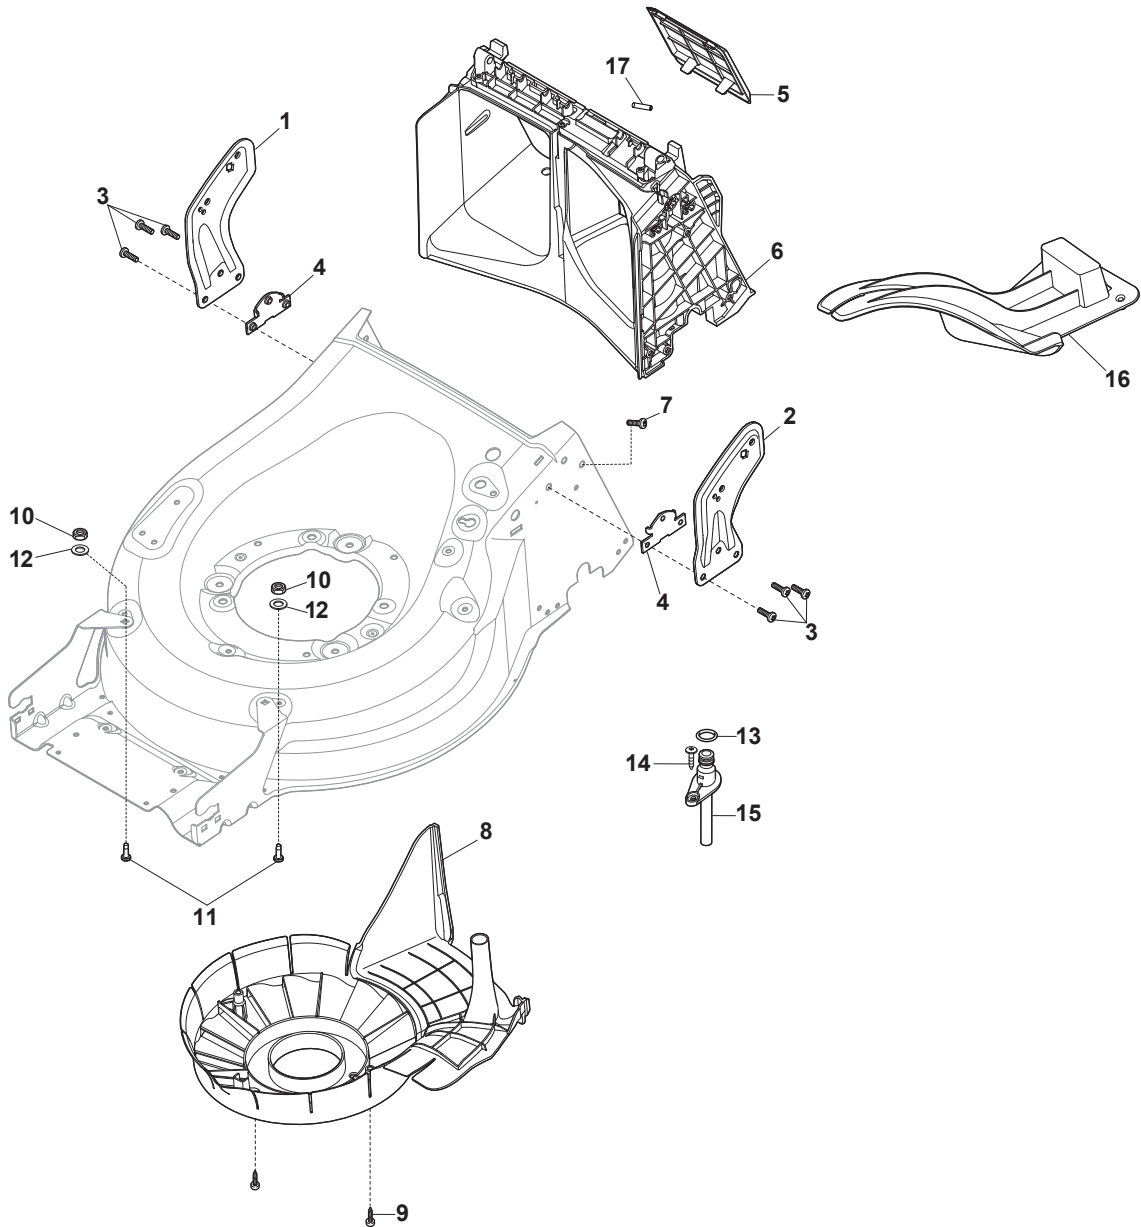

Fig.	Q.ty	Part No	Description	Notes
1	1	381007571/0	Handle, Upper Part	Black with Sponge
2	1	122430313/0	Guide Spring	
3	1	112521330/0	Washer	
4	1	112154510/0	Nut	
5	1	118390020/0	Conduit Clip	
6	1	181003363/1	Lever, Engine Brake Black	Black
7	1	181030106/0	Cable, Thread Engine Brake	
8	1	112727783/0	Screw	
9	1	112154510/0	Nut	
10	1	181003364/0	Drive Control Lever	Black
11	1	381030104/0	Clutch Cable	
12	1	322551640/0	Plate	
13	1	381007563/0	Lower handle	Black
14	4	322399835/0	Knob	
15	4	122131750/0	Nut	
16	4	322680016/0	Washer	
17	2	381103350/0	Handle	Black
18	2	381003253/0	Handle	Black

DELTA Wheel (Pierced) - Ø 200

DELTA Wheel - Ø 280

Fig.	Q.ty	Part No	Description	Notes
1	2	381007477/0	Wheel	
2	8	119216035/0	Bearing	
3	2	322110640/0	Hub Cap Grey	
4	2	381007478/1	Wheel	
5	2	322110641/0	Hub Cap Grey	
6	6	112728706/0	Screw	
7	2	322120115/0	Wheels Crown	

Fig.	Q.ty	Part No	Description	Notes
1	1	381005195/0	Bracket-Rh	Black
2	1	381005197/0	Bracket-Lh	Black
3	6	112727801/0	Screw	
4	2	322545213/0	Plate	
5	1	322600310/0	Rear door	Not for TR/E models
6	1	322108316/0	Conveyor	
7	6	112728699/0	Screw	
8	1	322060271/1	Carter Mulching	
9	2	112735645/0	Screw	
10	2	112154510/0	Nut	
11	2	112815205/0	Screw	
12	2	112521330/0	Washer	
13	1	119035000/0	Or Ring	
14	1	112728697/0	Screw	
15	1	322034002/0	Washing Connection	
16	1	322140246/0	Deflector	
17	1	112645708/0	Pin	

Fig.	Q.ty	Part No	Description	Notes
1	1	322108315/0	Conveyor	
2	1	322600309/0	Stone Guard, Black	
3	1	122450456/0	Spring	
4	2	112604896/0	Crown Fastener	
5	2	112727803/0	Screw	
6	1	322806639/0	Fulcrum Pin	
7	2	112154510/0	Nut	
8	1	122517869/1	Pin	
9	2	118203853/0	Cap	