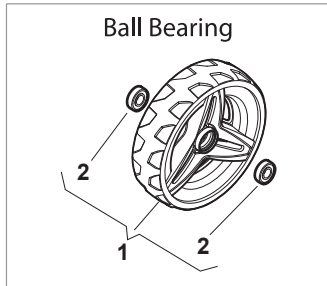

DELTA Wheel (Pierced) - Ø 200

DELTA Wheel - Ø 280

Fig.	Q.ty	Part No	Description	Notes
1	2	381007477/0	Wheel	
2	8	119216035/0	Bearing	
3	2	322110640/0	Hub Cap Grey	
4	2	381007478/1	Wheel	
5	2	322110641/0	Hub Cap Grey	
6	6	112728706/0	Screw	
7	2	322120115/0	Wheels Crown