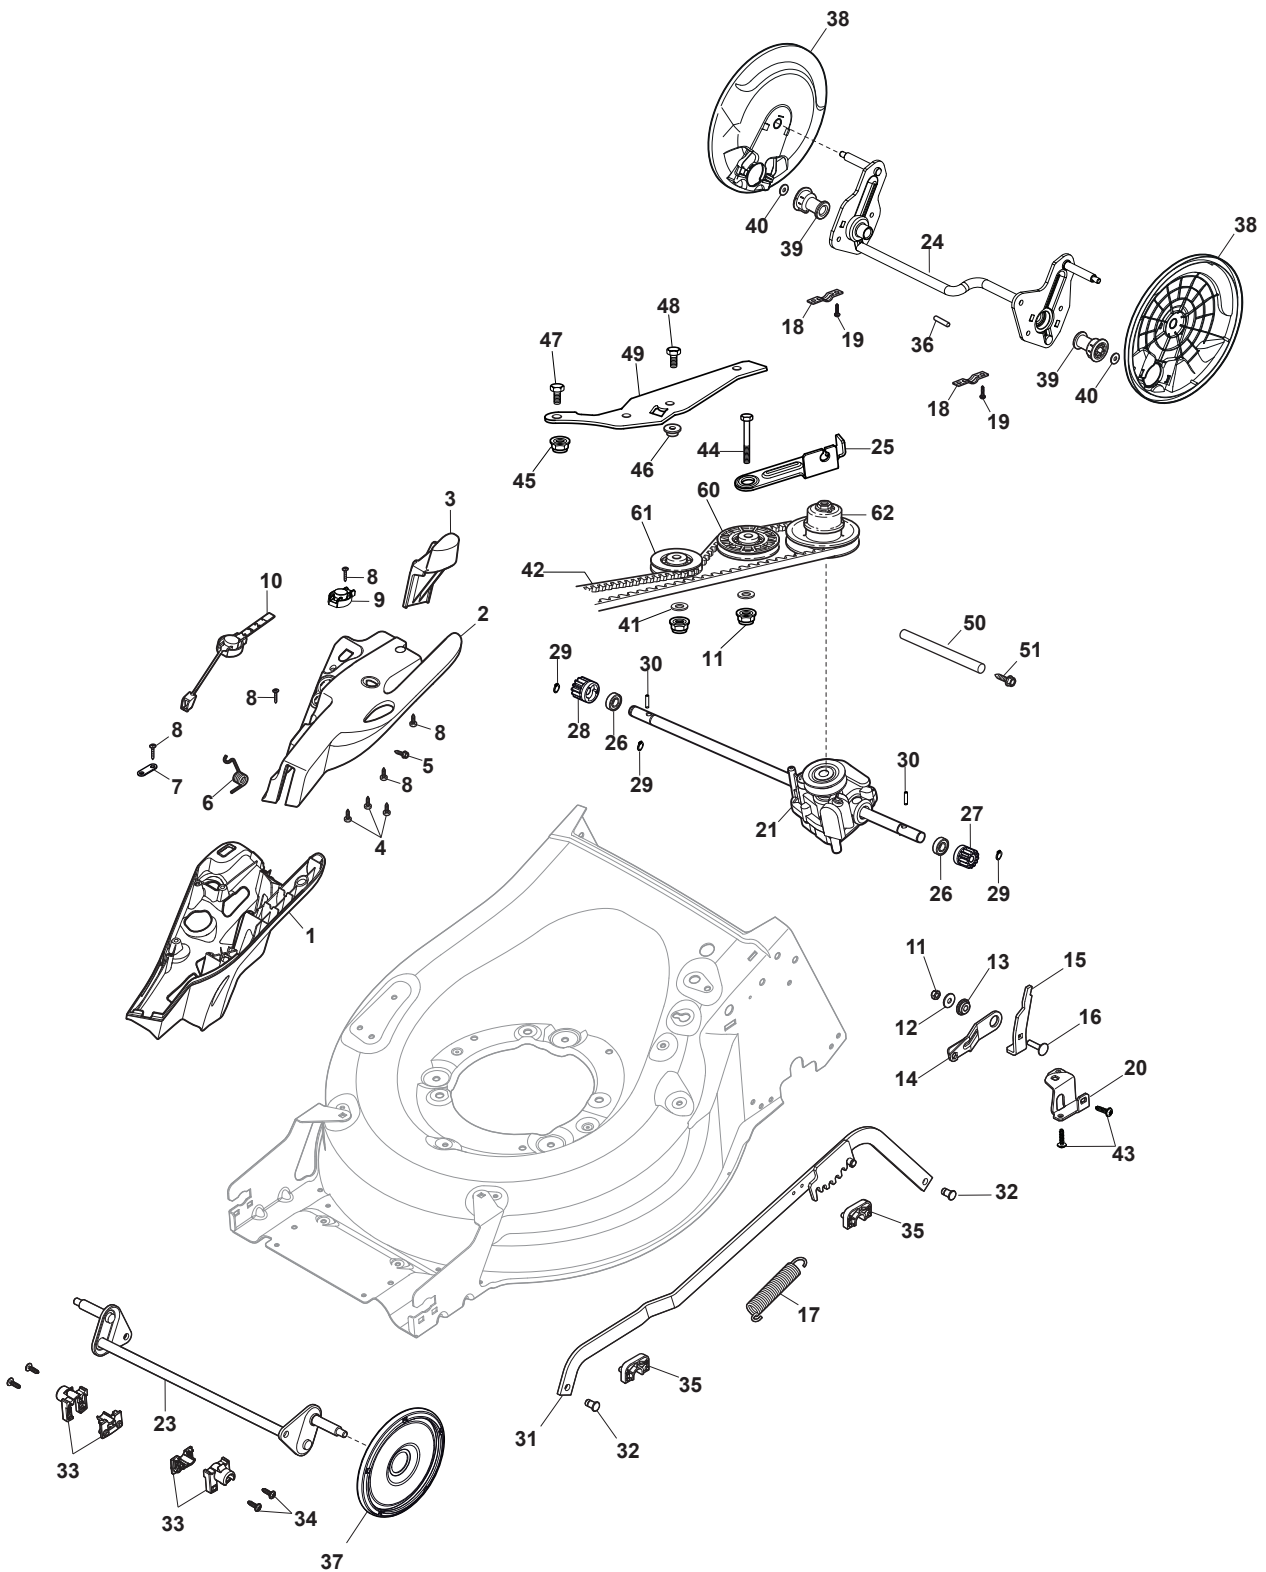

Fig.	Q.ty	Part No	Description	Notes
1	1	322055264/0	Lower Cover	
2	1	322055265/0	Upper Cover	
3	1	322602026/0	Button	
4	5	112728699/0	Screw	
5	1	125943004/0	Screw	
6	1	122450477/0	Spring	
7	1	322981471/1	Plate	
8	5	112728697/0	Screw	
9	1	322602027/0	Lens	
10	1	322602028/0	Visualizer	
11	1	112154510/0	Nut	
12	1	112523040/0	Washer	
13	1	122517873/0	Pin	
14	1	381003475/1	Lever, Height Adjustment	
15	1	322778475/0	Bracket	
16	1	112815270/0	Screw	
17	1	122450480/0	Spring	
18	2	322545152/0	Plate	
19	4	112728697/0	Screw	
20	1	322778477/0	Bracket	
21	1	181003116/0	Gear Box	
23	1	381302883/0	Front Wheel Axle	
24	1	381302889/0	Rear Wheel Axle	
25	1	322806647/0	Bracket	
26	2	119216035/0	Bearing	
27	1	122570134/0	Pinion Left	
28	1	122570133/0	Pinion Right	
29	4	112608600/0	Seeger	
30	2	122753000/0	Pin	
31	1	381002046/0	Wheels Control Rod	
32	2	122519820/0	Pin	
33	2	322785305/1	Support	
34	4	112728697/0	Screw	
35	2	112436051/0	Plate	
36	1	112645708/0	Pin	
37	2	322600247/0	Protection, Wheel	
38	2	322600208/0	Protection, Wheel	
39	2	322042068/0	Bushing	
40	2	112521371/0	Washer	
41	2	112523050/0	Washer	
42	1	135064379/0	Belt	
43	5	112728704/1	Screw	
44	1	112674550/0	Screw	
45	2	112154210/0	Nut	
46	1	122671656/0	Washer	
47	2	112792611/0	Screw	
48	2	112689500/0	Screw	
49	1	322806649/0	Bracket	
50	1	322608567/0	Axle	
51	2	112735120/0	Screw	
60	1	122601914/0	Pulley	
61	1	122601915/0	Pulley