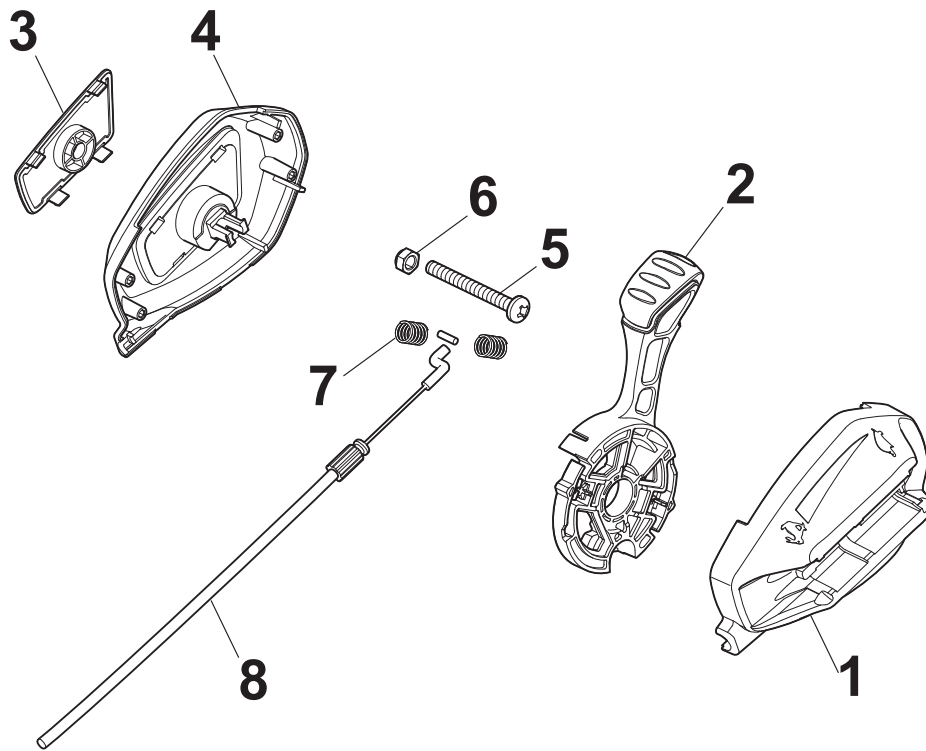

AL6 53 VBQ

Petrol Lawn Mower Deck And Height Adjusting

Issue 44 - 2016

Fig.	Q.ty	Part No	Description	Notes
62	1	122601932/0	Pulley	

AL6 53 VBQ

Petrol Lawn Mower Mask

Issue 44 - 2016

Fig.	Q.ty	Part No	Description	Notes
1	1	322393741/0	Handle	
2	1	322226216/0	Mask, White	
3	1	322500112/0	Front Combi	
4	6	112728697/0	Screw	
5	2	112728699/0	Screw	
6	1	381004788/0	White Deck	

Fig.	Q.ty	Part No	Description	Notes
1	1	381007571/0	Handle, Upper Part	Black with Sponge
2	1	122430313/0	Guide Spring	
3	1	112521330/0	Washer	
4	1	112154510/0	Nut	
5	1	118390020/0	Conduit Clip	
6	1	181003363/1	Lever, Engine Brake Black	Black
7	1	181030106/0	Cable, Thread Engine Brake	
8	1	112727783/0	Screw	
9	1	112154510/0	Nut	
10	1	181003364/0	Drive Control Lever	Black
11	1	381030104/0	Clutch Cable	
12	1	322551640/0	Plate	
13	1	381007563/0	Lower handle	Black
14	4	322399835/0	Knob	
15	4	122131750/0	Nut	
16	4	322680016/0	Washer	
17	2	381103350/0	Handle	Black
18	2	381003253/0	Handle	Black

Fig.	Q.ty	Part No	Description	Notes
1	1	322722817/0	External Protection	
2	1	381007227/0	Variator Lever Assy	
3	1	322820086/0	Cap	
4	1	322722816/0	Internal Protection	
5	1	112727788/0	Screw	
6	1	112154510/0	Nut	
7	2	122450487/0	Spring	
8	1	381030117/0	Variator Cable	

DELTA Wheel (Pierced) - Ø 200

DELTA Wheel - Ø 280

Fig.	Q.ty	Part No	Description	Notes
1	2	381007477/0	Wheel	
2	8	119216035/0	Bearing	
3	2	322110640/0	Hub Cap Grey	
4	2	381007478/1	Wheel	
5	2	322110641/0	Hub Cap Grey	
6	6	112728706/0	Screw	
7	2	322120115/0	Wheels Crown	