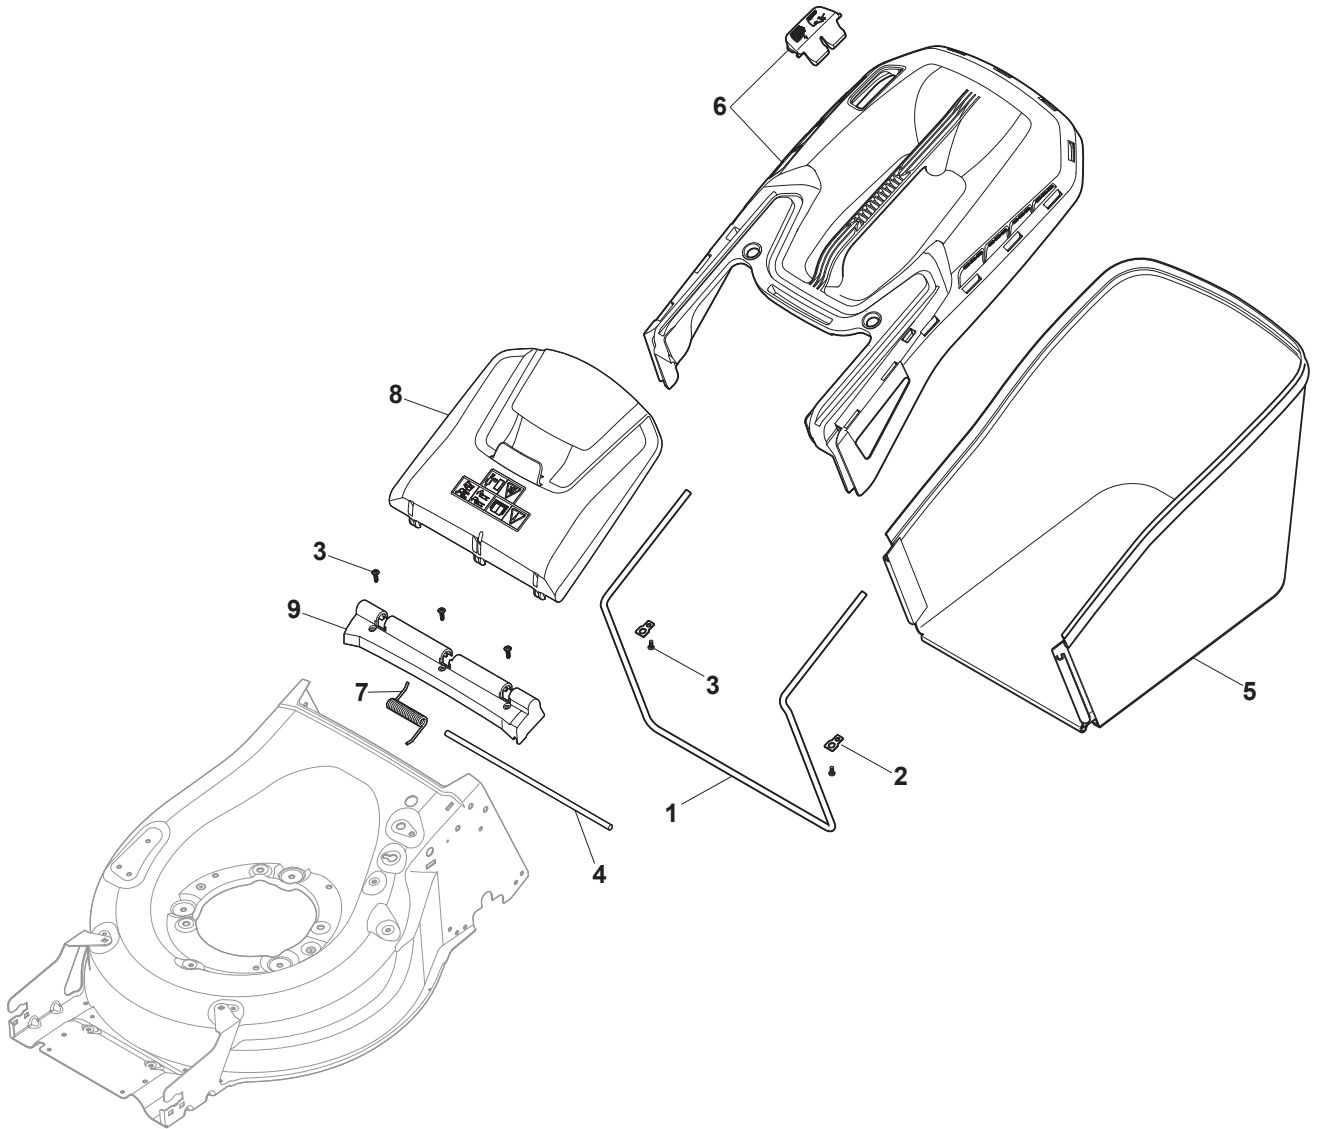

AL6 53 VBQ

Petrol Lawn Mower Grass-Catcher

Issue 44 - 2016

Fig.	Q.ty	Part No	Description	Notes
1	1	181006411/0	Fabric Box Frame	
2	2	322557177/0	Plate	
3	5	112728697/0	Screw	
4	1	122517884/0	Pin	
5	1	181102349/0	Cancas GrassCatcher	
6	1	381486039/0	Box, Upper Side	with indicator
7	1	122450479/0	Spring	
8	1	322600308/0	Stone Guard, Black	
8	1	322600312/0	Stone Guard, White	
9	1	322109569/0	Black Stone Guard Support