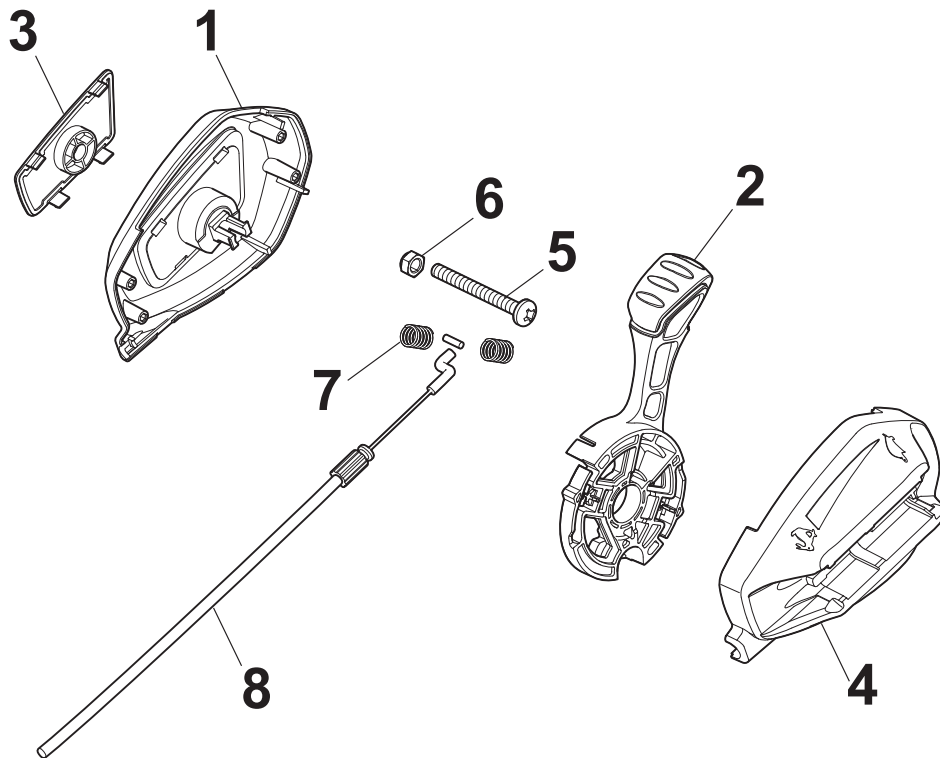

Fig.	Q.ty	Part No	Description	Notes
1	1	381006720/0	Handle Lower Part	
2	1	381005149/0	Right Bracket	Black
3	1	381005151/0	Left Bracket	Black
4	4	381003253/0	Handle	
5	4	322680016/0	Washer	
6	4	122131750/0	Nut	
7	4	322399835/0	Knob	
10	2	112760605/0	Screw	
11	2	125038002/1	Bushing	
12	2	112155000/0	Nut	
13	1	322192156/0	Clip	
14	2	381103350/0	Handle	

Fig.	Q.ty	Part No	Description	Notes
1	1	381007574/0	Handle, Upper Part	(for STEPLESS Variator)
2	1	122430313/0	Guide Spring	
3	1	112521330/0	Washer	
4	1	112154510/0	Nut	
5	1	118390020/0	Conduit Clip	
6	1	181030070/0	Cable, Thread Engine Brake	
7	1	322545204/0	Fulcrum Pin	
8	1	122041966/0	Bushing	
9	1	181003300/1	Lever, Engine Brake	
10	1	381030092/1	Cable Rear Drive	
11	1	122041966/0	Bushing	
12	1	181003301/0	Drive Control Lever	
13	1	122291050/0	Handgrip Black	

Fig.	Q.ty	Part No	Description	Notes
1	1	322722817/0	External Protection	
2	1	381007227/0	Variator Lever Assy	
3	1	322820086/0	Cap	
4	1	322722816/0	Internal Protection	
5	1	112727788/0	Screw	
6	1	112154510/0	Nut	
7	2	122450487/0	Spring	
8	1	381030110/0	Variator Cable	