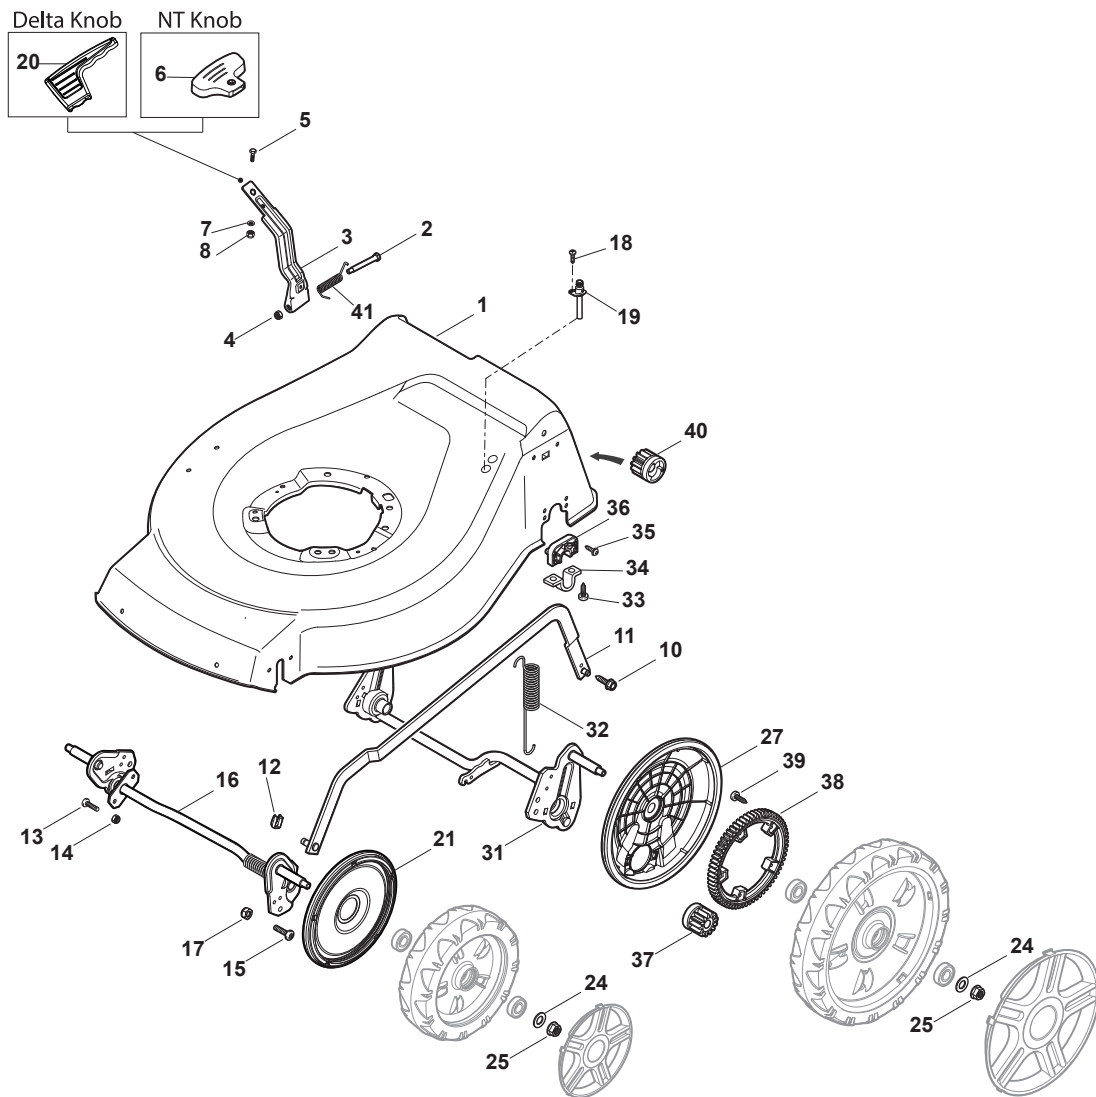

THIS INFORMATION IS NOT INTENDED FOR SALE OR RESALE, AND THIS NOTICE MUST REMAIN ON ALL COPIES.

Fig.	Q.ty	Part No	Description	Notes
1	1	381004732/0	Grey Deck	
2	1	122534131/0	Pin	
3	1	381003398/0	Lever, Height Adjustment	Galvanized - Black
3	1	381003399/0	Lever, Height Adjustment	Galvanized - White
4	1	112154510/0	Nut	
5	1	112788512/0	Screw	
6	1	322394503/0	Knob	NT Knob
7	1	112521310/0	Washer	
8	1	112150000/0	Nut	
10	1	122943013/0	Screw	
11	1	381002032/0	Rod, Height Adjustment	
12	1	112436051/0	Plate	
13	3	112727803/0	Screw	
14	1	381003351/0	Wheels Adjusting Lever	
15	1	112727801/0	Screw	
16	1	381002887/1	Front Wheel Axle	
17	1	112154510/0	Nut	
18	1	112728450/0	Screw	
19	1	322034002/0	Washing Connection	
20	1	322394522/0	Knob	Delta Knob
21	2	322600145/0	Protection, Wheel	
24	4	112521350/0	Washer	
25	4	112155000/0	Nut	
27	2	322600208/0	Protection, Wheel	
31	1	381302835/1	Axle, Rear Wheels	
32	1	122450460/0	Spring	
33	4	112728697/0	Screw	
34	2	322545152/0	Plate	
35	4	112728697/0	Screw	
36	2	322785304/1	Support	
37	1	122570134/0	Left Pinion	
38	2	322120115/0	Wheels Crown	
39	6	112728706/0	Screw	
40	1	122570133/0	Right Pinion	
41	1	122446192/0	Spring	

Fig.	Q.ty	Part No	Description	Notes
1	1	381007574/0	Handle, Upper Part	(for STEPLESS Variator)
2	1	122430313/0	Guide Spring	
3	1	112521330/0	Washer	
4	1	112154510/0	Nut	
5	1	118390020/0	Conduit Clip	
6	1	181030070/0	Cable, Thread Engine Brake	
7	1	322545204/0	Fulcrum Pin	
8	1	122041966/0	Bushing	
9	1	181003300/1	Lever, Engine Brake	
10	1	381030092/1	Cable Rear Drive	
11	1	122041966/0	Bushing	
12	1	181003301/0	Drive Control Lever	
13	1	122291050/0	Handgrip Black	