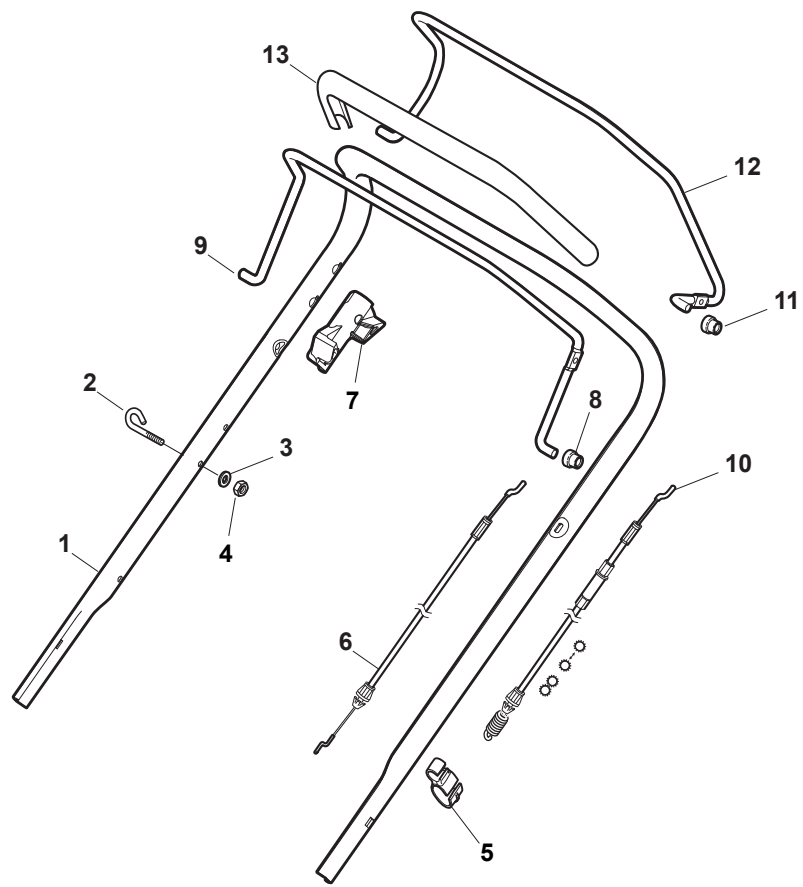

Fig.	Q.ty	Part No	Description	Notes
1	1	381006720/0	Handle Lower Part	
2	1	381005149/0	Right Bracket	Black
3	1	381005151/0	Left Bracket	Black
4	4	381003253/0	Handle	
5	4	322680016/0	Washer	
6	4	122131750/0	Nut	
7	4	322399835/0	Knob	
10	2	112760605/0	Screw	
11	2	125038002/1	Bushing	
12	2	112155000/0	Nut	
13	1	322192156/0	Clip	
14	2	381103350/0	Handle	

Fig.	Q.ty	Part No	Description	Notes
1	1	381007574/0	Handle, Upper Part	(for STEPLESS Variator)
2	1	122430313/0	Guide Spring	
3	1	112521330/0	Washer	
4	1	112154510/0	Nut	
5	1	118390020/0	Conduit Clip	
6	1	181030070/0	Cable, Thread Engine Brake	
7	1	322545204/0	Fulcrum Pin	
8	1	122041966/0	Bushing	
9	1	181003300/1	Lever, Engine Brake	
10	1	381030092/1	Cable Rear Drive	
11	1	122041966/0	Bushing	
12	1	181003301/0	Drive Control Lever	
13	1	122291050/0	Handgrip Black	

Fig.	Q.ty	Part No	Description	Notes
1	2	112608600/0	Seeger	
2	2	119216035/0	Bearing	
3	2	122753000/0	Pin	
4	1	181003096/3	Gear Box	
5	1	122033285/0	Adjustment Rod	
6	1	122601932/0	Pulley	
7	1	112645700/0	Elastic Pin	
8	1	135064010/0	Belt	
9	1	322675113/0	Washer	
10	1	112154510/0	Nut	
11	1	112791011/0	Screw	
12	1	322806625/2	Support	
13	1	112292102/0	Nut	
14	1	112689500/0	Screw	
15	1	112523050/0	Washer	
16	1	122601915/0	Pulley	
17	1	322806623/0	Pulley Support	
18	1	122671656/0	Washer	
19	1	112154510/0	Nut	
20	1	112674700/0	Screw	
21	1	112523050/0	Washer	
22	1	122601914/0	Pulley	
23	1	112154510/0	Nut	