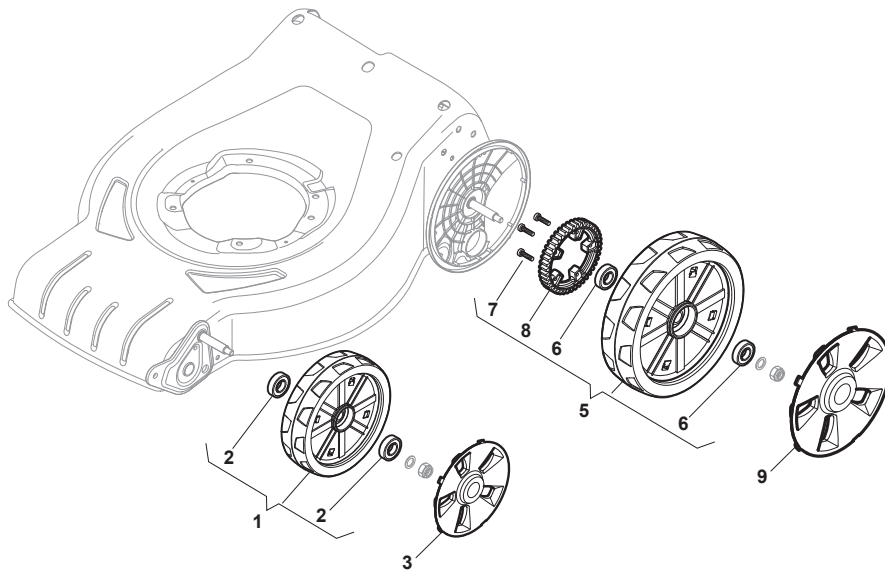

Fig.	Q.ty	Part No	Description	Notes
1	1	381007574/0	Handle, Upper Part	(for STEPLESS Variator)
2	1	122430313/0	Guide Spring	
3	1	112521330/0	Washer	
4	1	112154510/0	Nut	
5	1	118390020/0	Conduit Clip	
6	1	181030070/0	Cable, Thread Engine Brake	
7	1	322545204/0	Fulcrum Pin	
8	1	122041966/0	Bushing	
9	1	181003300/1	Lever, Engine Brake	
10	1	381030092/1	Cable Rear Drive	
11	1	122041966/0	Bushing	
12	1	181003301/0	Drive Control Lever	
13	1	122291050/0	Handgrip Black	

Fig.	Q.ty	Part No	Description	Notes
1	2	112608600/0	Seeger	
2	2	119216035/0	Bearing	
3	2	122753000/0	Pin	
4	1	181003096/3	Gear Box	
5	1	122033285/0	Adjustment Rod	
6	1	122601932/0	Pulley	
7	1	112645700/0	Elastic Pin	
8	1	135064010/0	Belt	
9	1	322675113/0	Washer	
10	1	112154510/0	Nut	
11	1	112791011/0	Screw	
12	1	322806625/2	Support	
13	1	112292102/0	Nut	
14	1	112689500/0	Screw	
15	1	112523050/0	Washer	
16	1	122601915/0	Pulley	
17	1	322806623/0	Pulley Support	
18	1	122671656/0	Washer	
19	1	112154510/0	Nut	
20	1	112674700/0	Screw	
21	1	112523050/0	Washer	
22	1	122601914/0	Pulley	
23	1	112154510/0	Nut	

Fig.	Q.ty	Part No	Description	Notes
1	2	381007483/1	Wheel	
2	4	119216035/0	Bearing	
3	2	322110643/0	Hub Cap Grey	Grey
5	2	381007479/1	Wheel	
6	4	119216035/0	Bearing	
7	6	112728706/0	Screw	
8	2	322120115/0	Wheels Crown	
9	2	322110644/0	Hub Cap Grey	Grey

Fig.	Q.ty	Part No	Description	Notes
1	1	322291150/0	Rubber Insert	
2	1	322060197/3	Belt Protection	
3	3	112728531/0	Screw	
4	1	122140222/0	Mulching Deflector	

Fig.	Q.ty	Part No	Description	Notes
1	1	322108295/1	Side Ejection Conveyor	
2	1	322600313/0	Ejection Guard	
3	2	112727803/0	Screw	
4	1	322806639/0	Fulcrum Pin	
5	2	112154510/0	Nut	
6	2	118203853/0	Cap	
7	1	122450456/0	Spring	
8	1	122517869/1	Pin	
9	2	112604896/0	Crown Fastener	