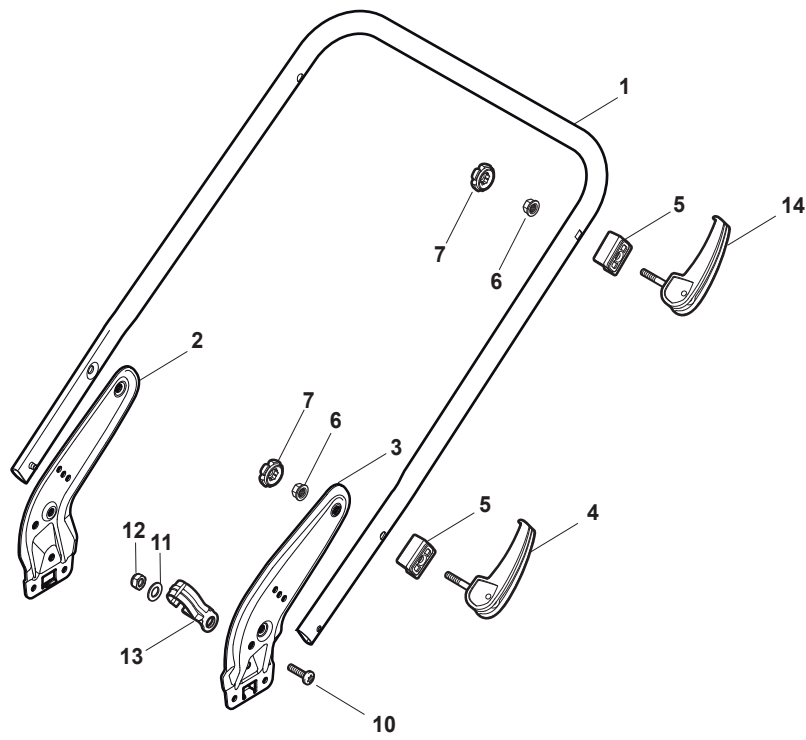

THIS INFORMATION IS NOT INTENDED FOR SALE OR RESALE, AND THIS NOTICE MUST REMAIN ON ALL COPIES.

Fig.	Q.ty	Part No	Description	Notes
1	1	381004732/0	Grey Deck	
2	1	122534131/0	Pin	
3	1	381003398/0	Lever, Height Adjustment	Galvanized - Black
3	1	381003399/0	Lever, Height Adjustment	Galvanized - White
4	1	112154510/0	Nut	
5	1	112788512/0	Screw	
6	1	322394503/0	Knob	NT Knob
7	1	112521310/0	Washer	
8	1	112150000/0	Nut	
10	1	122943013/0	Screw	
11	1	381002032/0	Rod, Height Adjustment	
12	1	112436051/0	Plate	
13	3	112727803/0	Screw	
14	1	381003351/0	Wheels Adjusting Lever	
15	1	112727801/0	Screw	
16	1	381002887/1	Front Wheel Axle	
17	1	112154510/0	Nut	
18	1	112728450/0	Screw	
19	1	322034002/0	Washing Connection	
20	1	322394522/0	Knob	Delta Knob
21	2	322600145/0	Protection, Wheel	
24	4	112521350/0	Washer	
25	4	112155000/0	Nut	
27	2	322600208/0	Protection, Wheel	
31	1	381302835/1	Axle, Rear Wheels	
32	1	122450460/0	Spring	
33	4	112728697/0	Screw	
34	2	322545152/0	Plate	
35	4	112728697/0	Screw	
36	2	322785304/1	Support	
37	1	122570134/0	Left Pinion	
38	2	322120115/0	Wheels Crown	
39	6	112728706/0	Screw	
40	1	122570133/0	Right Pinion	
41	1	122446192/0	Spring	

Fig.	Q.ty	Part No	Description	Notes
1	1	381006720/0	Handle Lower Part	
2	1	381005149/0	Right Bracket	Black
3	1	381005151/0	Left Bracket	Black
4	4	381003253/0	Handle	
5	4	322680016/0	Washer	
6	4	122131750/0	Nut	
7	4	322399835/0	Knob	
10	2	112760605/0	Screw	
11	2	125038002/1	Bushing	
12	2	112155000/0	Nut	
13	1	322192156/0	Clip	
14	2	381103350/0	Handle	

Fig.	Q.ty	Part No	Description	Notes
1	1	381007574/0	Handle, Upper Part	(for STEPLESS Variator)
2	1	122430313/0	Guide Spring	
3	1	112521330/0	Washer	
4	1	112154510/0	Nut	
5	1	118390020/0	Conduit Clip	
6	1	181030070/0	Cable, Thread Engine Brake	
7	1	322545204/0	Fulcrum Pin	
8	1	122041966/0	Bushing	
9	1	181003300/1	Lever, Engine Brake	
10	1	381030092/1	Cable Rear Drive	
11	1	122041966/0	Bushing	
12	1	181003301/0	Drive Control Lever	
13	1	122291050/0	Handgrip Black	