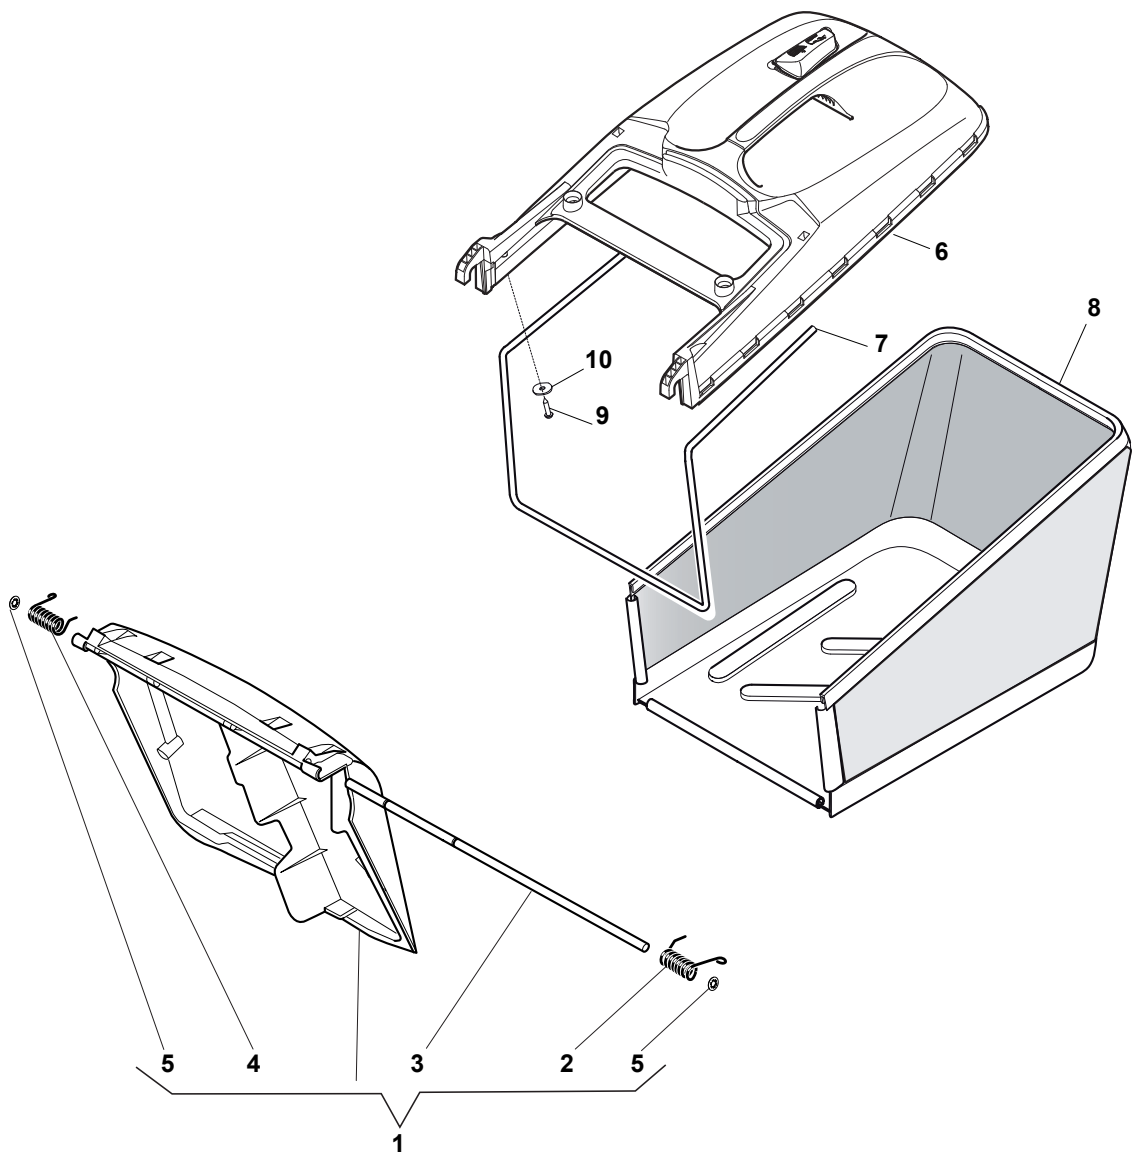

# 510HSPV160-3

Petrol Lawn Mower Honda Engine Cover

Issue 5 - 2017

Fig.	Q.ty	Part No	Description	Notes
1	1	322055514/0	Grey Cover	
2	1	322055515/1	Yellow Engine Cowling	

Fig.	Q.ty	Part No	Description	Notes
1	3	112735108/1	Screw	
2	1	122465608/2	Hub With Pulley, Crankshaft Ø 25	
3	1	181004381/1	Blade Standard	
4	1	122160400/0	Elastic Disc	
5	1	112523080/0	Washer	
6	1	112735698/0	Screw	
7	1	112139150/0	Feather, Crankshaft Ø 25	

Fig.	Q.ty	Part No	Description	Notes
1	1	381008081/2	Stone Guard, Black	Black
2	1	122450466/0	Left Spring	
3	1	122517882/0	Pin	
4	1	122450465/0	Right Spring	
5	2	112604899/0	Crown Fastener	
6	1	381486008/0	Grass-Box, Upper Part	Black with Red Indicator
7	1	122608525/1	Stiffening Lower	
8	1	181002211/0	Box, Fabric	
9	2	112728680/0	Screw	
10	2	112523050/0	Washer	