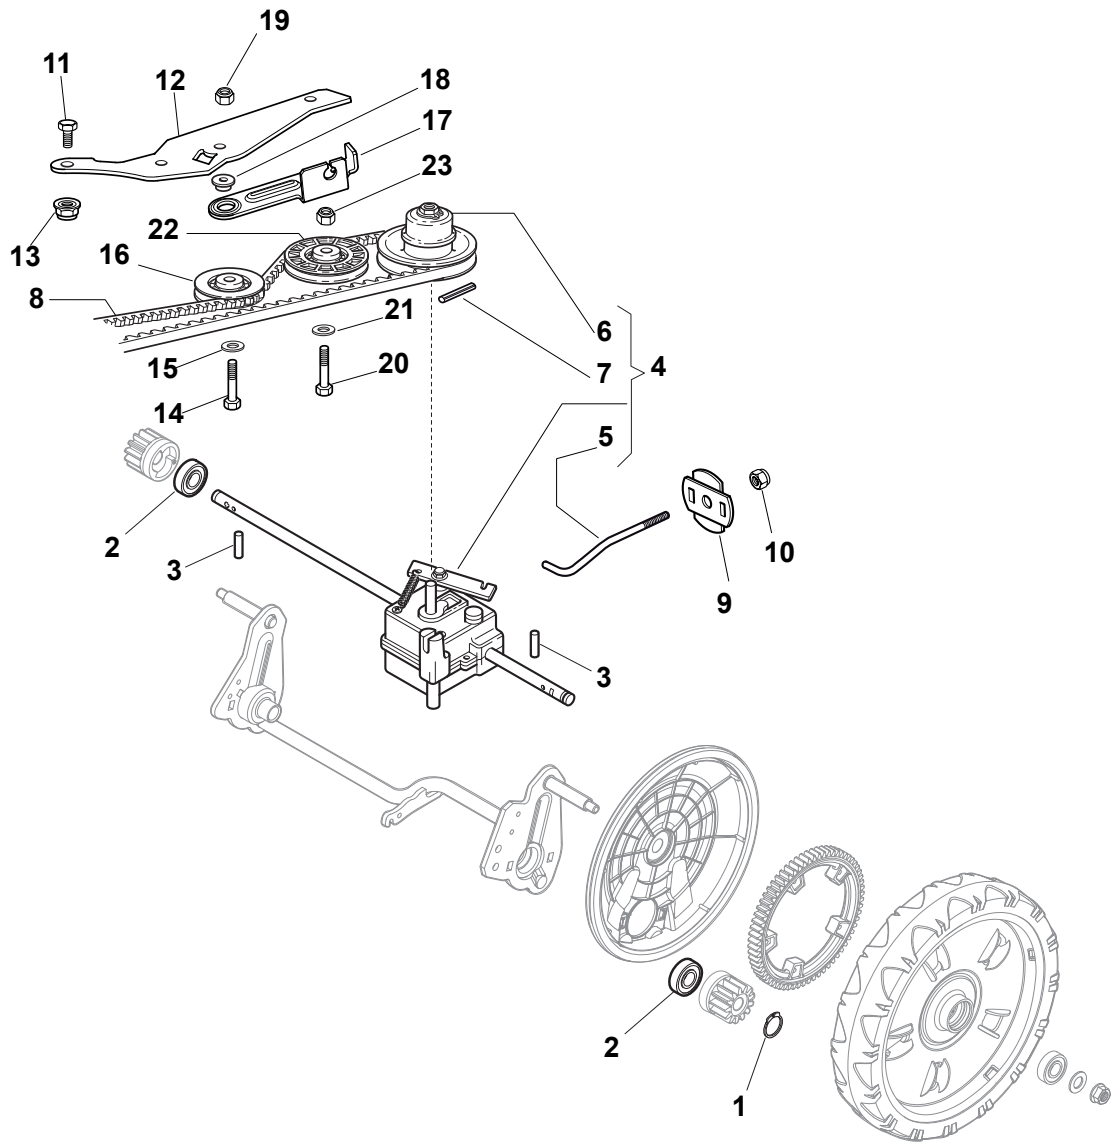

Fig.	Q.ty	Part No	Description	Notes
1	1	381007574/0	Handle, Upper Part	(for STEPLESS Variator)
2	1	122430313/0	Guide Spring	
3	1	112521330/0	Washer	
4	1	112154510/0	Nut	
5	1	118390020/0	Conduit Clip	
6	1	181030070/0	Cable, Thread Engine Brake	
7	1	322545204/0	Fulcrum Pin	
8	1	122041966/0	Bushing	
9	1	181003300/1	Lever, Engine Brake	
10	1	381030092/1	Cable Rear Drive	
11	1	122041966/0	Bushing	
12	1	181003301/0	Drive Control Lever	
13	1	122291050/0	Handgrip Black	

Fig.	Q.ty	Part No	Description	Notes
1	2	112608600/0	Seeger	
2	2	119216035/0	Bearing	
3	2	122753000/0	Pin	
4	1	181003096/3	Gear Box	
5	1	122033285/0	Adjustment Rod	
6	1	122601932/0	Pulley	
7	1	112645700/0	Elastic Pin	
8	1	135064010/0	Belt	
9	1	322675113/0	Washer	
10	1	112154510/0	Nut	
11	1	112791011/0	Screw	
12	1	322806625/2	Support	
13	1	112292102/0	Nut	
14	1	112689500/0	Screw	
15	1	112523050/0	Washer	
16	1	122601915/0	Pulley	
17	1	322806623/0	Pulley Support	
18	1	122671656/0	Washer	
19	1	112154510/0	Nut	
20	1	112674700/0	Screw	
21	1	112523050/0	Washer	
22	1	122601914/0	Pulley	
23	1	112154510/0	Nut	

Fig.	Q.ty	Part No	Description	Notes
1	2	381007483/1	Wheel	
2	4	119216035/0	Bearing	
3	2	322110643/0	Hub Cap Grey	Grey
5	2	381007479/1	Wheel	
6	4	119216035/0	Bearing	
7	6	112728706/0	Screw	
8	2	322120115/0	Wheels Crown	
9	2	322110644/0	Hub Cap Grey	Grey

Fig.	Q.ty	Part No	Description	Notes
1	1	322291150/0	Rubber Insert	
2	1	322060197/3	Belt Protection	
3	3	112728531/0	Screw	
4	1	122140222/0	Mulching Deflector	

Fig.	Q.ty	Part No	Description	Notes
1	1	322108295/1	Side Ejection Conveyor	
2	1	322600313/0	Ejection Guard	
3	2	112727803/0	Screw	
4	1	322806639/0	Fulcrum Pin	
5	2	112154510/0	Nut	
6	2	118203853/0	Cap	
7	1	122450456/0	Spring	
8	1	122517869/1	Pin	
9	2	112604896/0	Crown Fastener	