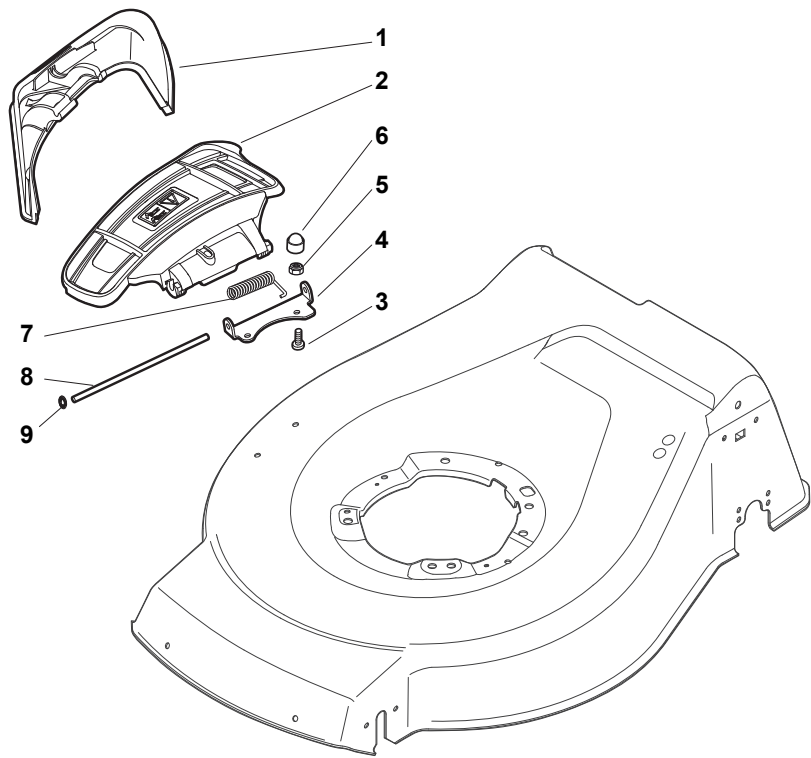

Fig.	Q.ty	Part No	Description	Notes
1	2	381007483/1	Wheel	
2	4	119216035/0	Bearing	
3	2	322110643/0	Hub Cap Grey	Grey
5	2	381007479/1	Wheel	
6	4	119216035/0	Bearing	
7	6	112728706/0	Screw	
8	2	322120115/0	Wheels Crown	
9	2	322110644/0	Hub Cap Grey	Grey

Fig.	Q.ty	Part No	Description	Notes
1	1	322291150/0	Rubber Insert	
2	1	322060197/3	Belt Protection	
3	3	112728531/0	Screw	
4	1	122140222/0	Mulching Deflector	

Fig.	Q.ty	Part No	Description	Notes
1	1	322108295/1	Side Ejection Conveyor	
2	1	322600313/0	Ejection Guard	
3	2	112727803/0	Screw	
4	1	322806639/0	Fulcrum Pin	
5	2	112154510/0	Nut	
6	2	118203853/0	Cap	
7	1	122450456/0	Spring	
8	1	122517869/1	Pin	
9	2	112604896/0	Crown Fastener	

Fig.	Q.ty	Part No	Description	Notes
1	1	381008081/2	Stone Guard, Black	Black
2	1	122450466/0	Left Spring	
3	1	122517882/0	Pin	
4	1	122450465/0	Right Spring	
5	2	112604899/0	Crown Fastener	
6	1	381486008/0	Grass-Box, Upper Part	Black with Red Indicator
7	1	122608525/1	Stiffening Lower	
8	1	181002211/0	Box, Fabric	
9	2	112728680/0	Screw	
10	2	112523050/0	Washer	