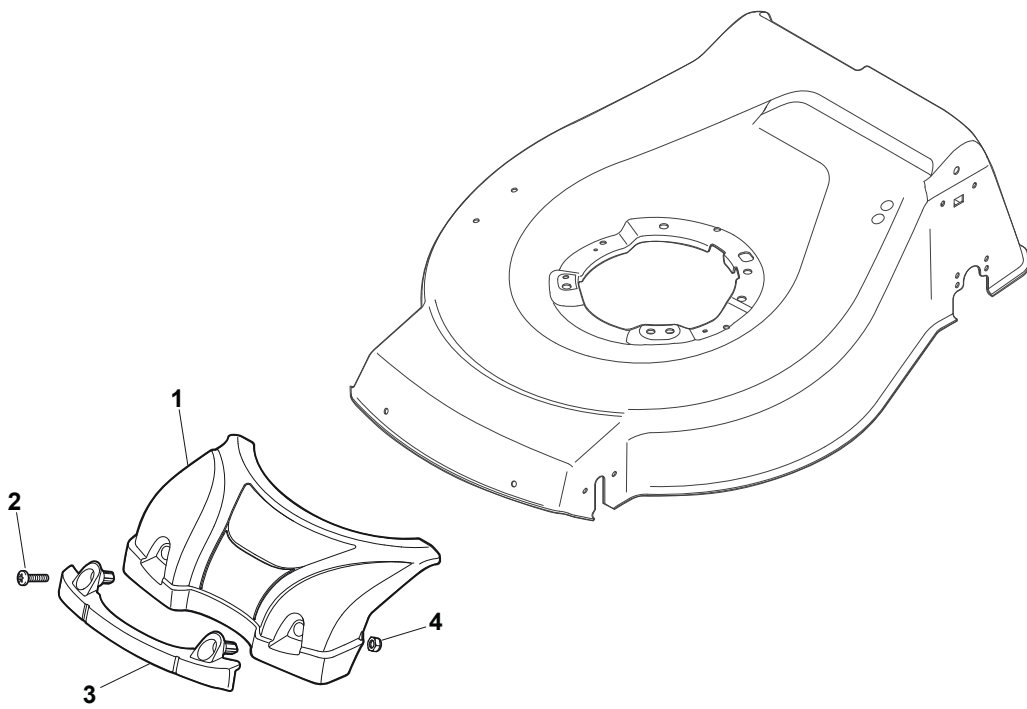

THIS INFORMATION IS NOT INTENDED FOR SALE OR RESALE, AND THIS NOTICE MUST REMAIN ON ALL COPIES.

Fig.	Q.ty	Part No	Description	Notes
1	1	381004732/0	Grey Deck	
2	1	122534131/0	Pin	
3	1	381003398/0	Lever, Height Adjustment	Galvanized - Black
3	1	381003399/0	Lever, Height Adjustment	Galvanized - White
4	1	112154510/0	Nut	
5	1	112788512/0	Screw	
6	1	322394503/0	Knob	NT Knob
7	1	112521310/0	Washer	
8	1	112150000/0	Nut	
10	1	122943013/0	Screw	
11	1	381002032/0	Rod, Height Adjustment	
12	1	112436051/0	Plate	
13	3	112727803/0	Screw	
14	1	381003351/0	Wheels Adjusting Lever	
15	1	112727801/0	Screw	
16	1	381002887/1	Front Wheel Axle	
17	1	112154510/0	Nut	
18	1	112728450/0	Screw	
19	1	322034002/0	Washing Connection	
20	1	322394522/0	Knob	Delta Knob
21	2	322600145/0	Protection, Wheel	
24	4	112521350/0	Washer	
25	4	112155000/0	Nut	
27	2	322600208/0	Protection, Wheel	
31	1	381302835/1	Axle, Rear Wheels	
32	1	122450460/0	Spring	
33	4	112728697/0	Screw	
34	2	322545152/0	Plate	
35	4	112728697/0	Screw	
36	2	322785304/1	Support	
37	1	122570134/0	Left Pinion	
38	2	322120115/0	Wheels Crown	
39	6	112728706/0	Screw	
40	1	122570133/0	Right Pinion	
41	1	122446192/0	Spring	

Fig.	Q.ty	Part No	Description	Notes
1	1	381007574/0	Handle, Upper Part	(for STEPLESS Variator)
2	1	122430313/0	Guide Spring	
3	1	112521330/0	Washer	
4	1	112154510/0	Nut	
5	1	118390020/0	Conduit Clip	
6	1	181030070/0	Cable, Thread Engine Brake	
7	1	322545204/0	Fulcrum Pin	
8	1	122041966/0	Bushing	
9	1	181003300/1	Lever, Engine Brake	
10	1	381030092/1	Cable Rear Drive	
11	1	122041966/0	Bushing	
12	1	181003301/0	Drive Control Lever	
13	1	122291050/0	Handgrip Black	