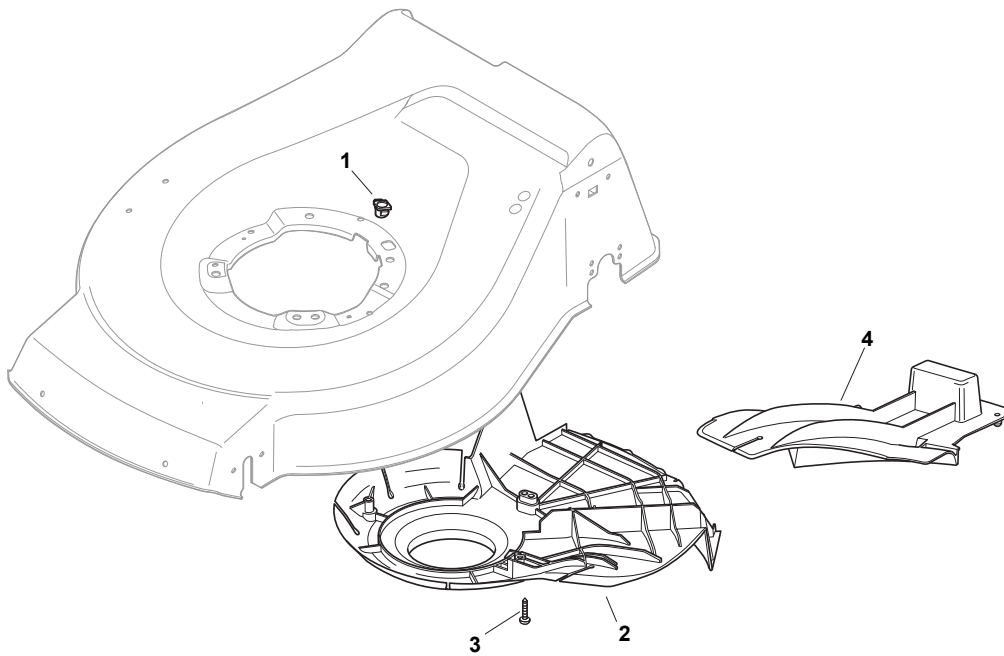

Fig.	Q.ty	Part No	Description	Notes
1	2	112608600/0	Seeger	
2	2	119216035/0	Bearing	
3	2	122753000/0	Pin	
4	1	181003096/3	Gear Box	
5	1	122033285/0	Adjustment Rod	
6	1	122601932/0	Pulley	
7	1	112645700/0	Elastic Pin	
8	1	135064010/0	Belt	
9	1	322675113/0	Washer	
10	1	112154510/0	Nut	
11	1	112791011/0	Screw	
12	1	322806625/2	Support	
13	1	112292102/0	Nut	
14	1	112689500/0	Screw	
15	1	112523050/0	Washer	
16	1	122601915/0	Pulley	
17	1	322806623/0	Pulley Support	
18	1	122671656/0	Washer	
19	1	112154510/0	Nut	
20	1	112674700/0	Screw	
21	1	112523050/0	Washer	
22	1	122601914/0	Pulley	
23	1	112154510/0	Nut	

Fig.	Q.ty	Part No	Description	Notes
1	2	381007483/1	Wheel	
2	4	119216035/0	Bearing	
3	2	322110643/0	Hub Cap Grey	Grey
5	2	381007479/1	Wheel	
6	4	119216035/0	Bearing	
7	6	112728706/0	Screw	
8	2	322120115/0	Wheels Crown	
9	2	322110644/0	Hub Cap Grey	Grey

Fig.	Q.ty	Part No	Description	Notes
1	1	322291150/0	Rubber Insert	
2	1	322060197/3	Belt Protection	
3	3	112728531/0	Screw	
4	1	122140222/0	Mulching Deflector	

Fig.	Q.ty	Part No	Description	Notes
1	1	322108295/1	Side Ejection Conveyor	
2	1	322600313/0	Ejection Guard	
3	2	112727803/0	Screw	
4	1	322806639/0	Fulcrum Pin	
5	2	112154510/0	Nut	
6	2	118203853/0	Cap	
7	1	122450456/0	Spring	
8	1	122517869/1	Pin	
9	2	112604896/0	Crown Fastener	