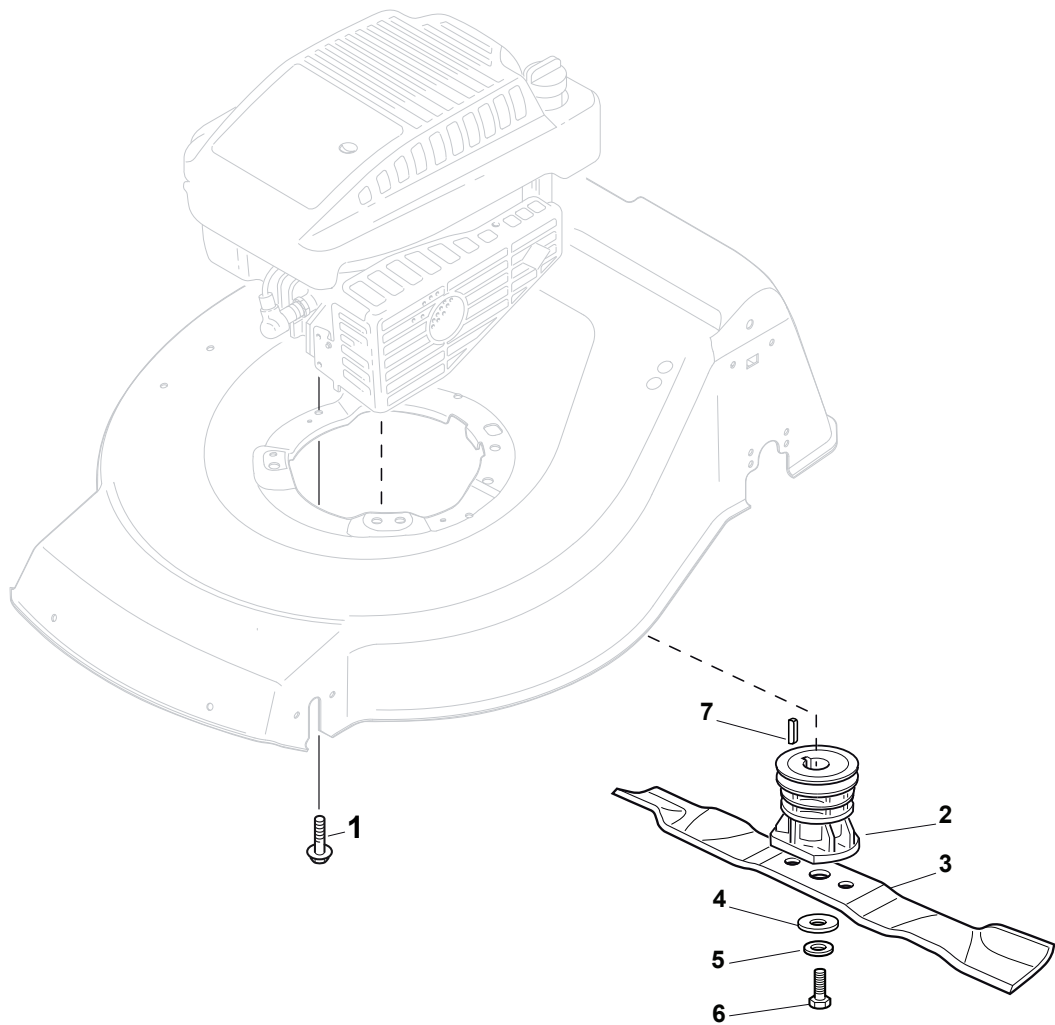

Fig.	Q.ty	Part No	Description	Notes
1	1	322291150/0	Rubber Insert	
2	1	322060197/3	Belt Protection	
3	3	112728531/0	Screw	
4	1	122140222/0	Mulching Deflector	

Fig.	Q.ty	Part No	Description	Notes
1	1	322108295/1	Side Ejection Conveyor	
2	1	322600313/0	Ejection Guard	
3	2	112727803/0	Screw	
4	1	322806639/0	Fulcrum Pin	
5	2	112154510/0	Nut	
6	2	118203853/0	Cap	
7	1	122450456/0	Spring	
8	1	122517869/1	Pin	
9	2	112604896/0	Crown Fastener	

# 510HSPV160-3

Petrol Lawn Mower Honda Engine Cover

Issue 5 - 2017

Fig.	Q.ty	Part No	Description	Notes
1	1	322055514/0	Grey Cover	
2	1	322055515/1	Yellow Engine Cowling	

Fig.	Q.ty	Part No	Description	Notes
1	3	112735108/1	Screw	
2	1	122465608/2	Hub With Pulley, Crankshaft Ø 25	
3	1	181004381/1	Blade Standard	
4	1	122160400/0	Elastic Disc	
5	1	112523080/0	Washer	
6	1	112735698/0	Screw	
7	1	112139150/0	Feather, Crankshaft Ø 25	

Fig.	Q.ty	Part No	Description	Notes
1	1	381008081/2	Stone Guard, Black	Black
2	1	122450466/0	Left Spring	
3	1	122517882/0	Pin	
4	1	122450465/0	Right Spring	
5	2	112604899/0	Crown Fastener	
6	1	381486008/0	Grass-Box, Upper Part	Black with Red Indicator
7	1	122608525/1	Stiffening Lower	
8	1	181002211/0	Box, Fabric	
9	2	112728680/0	Screw	
10	2	112523050/0	Washer	